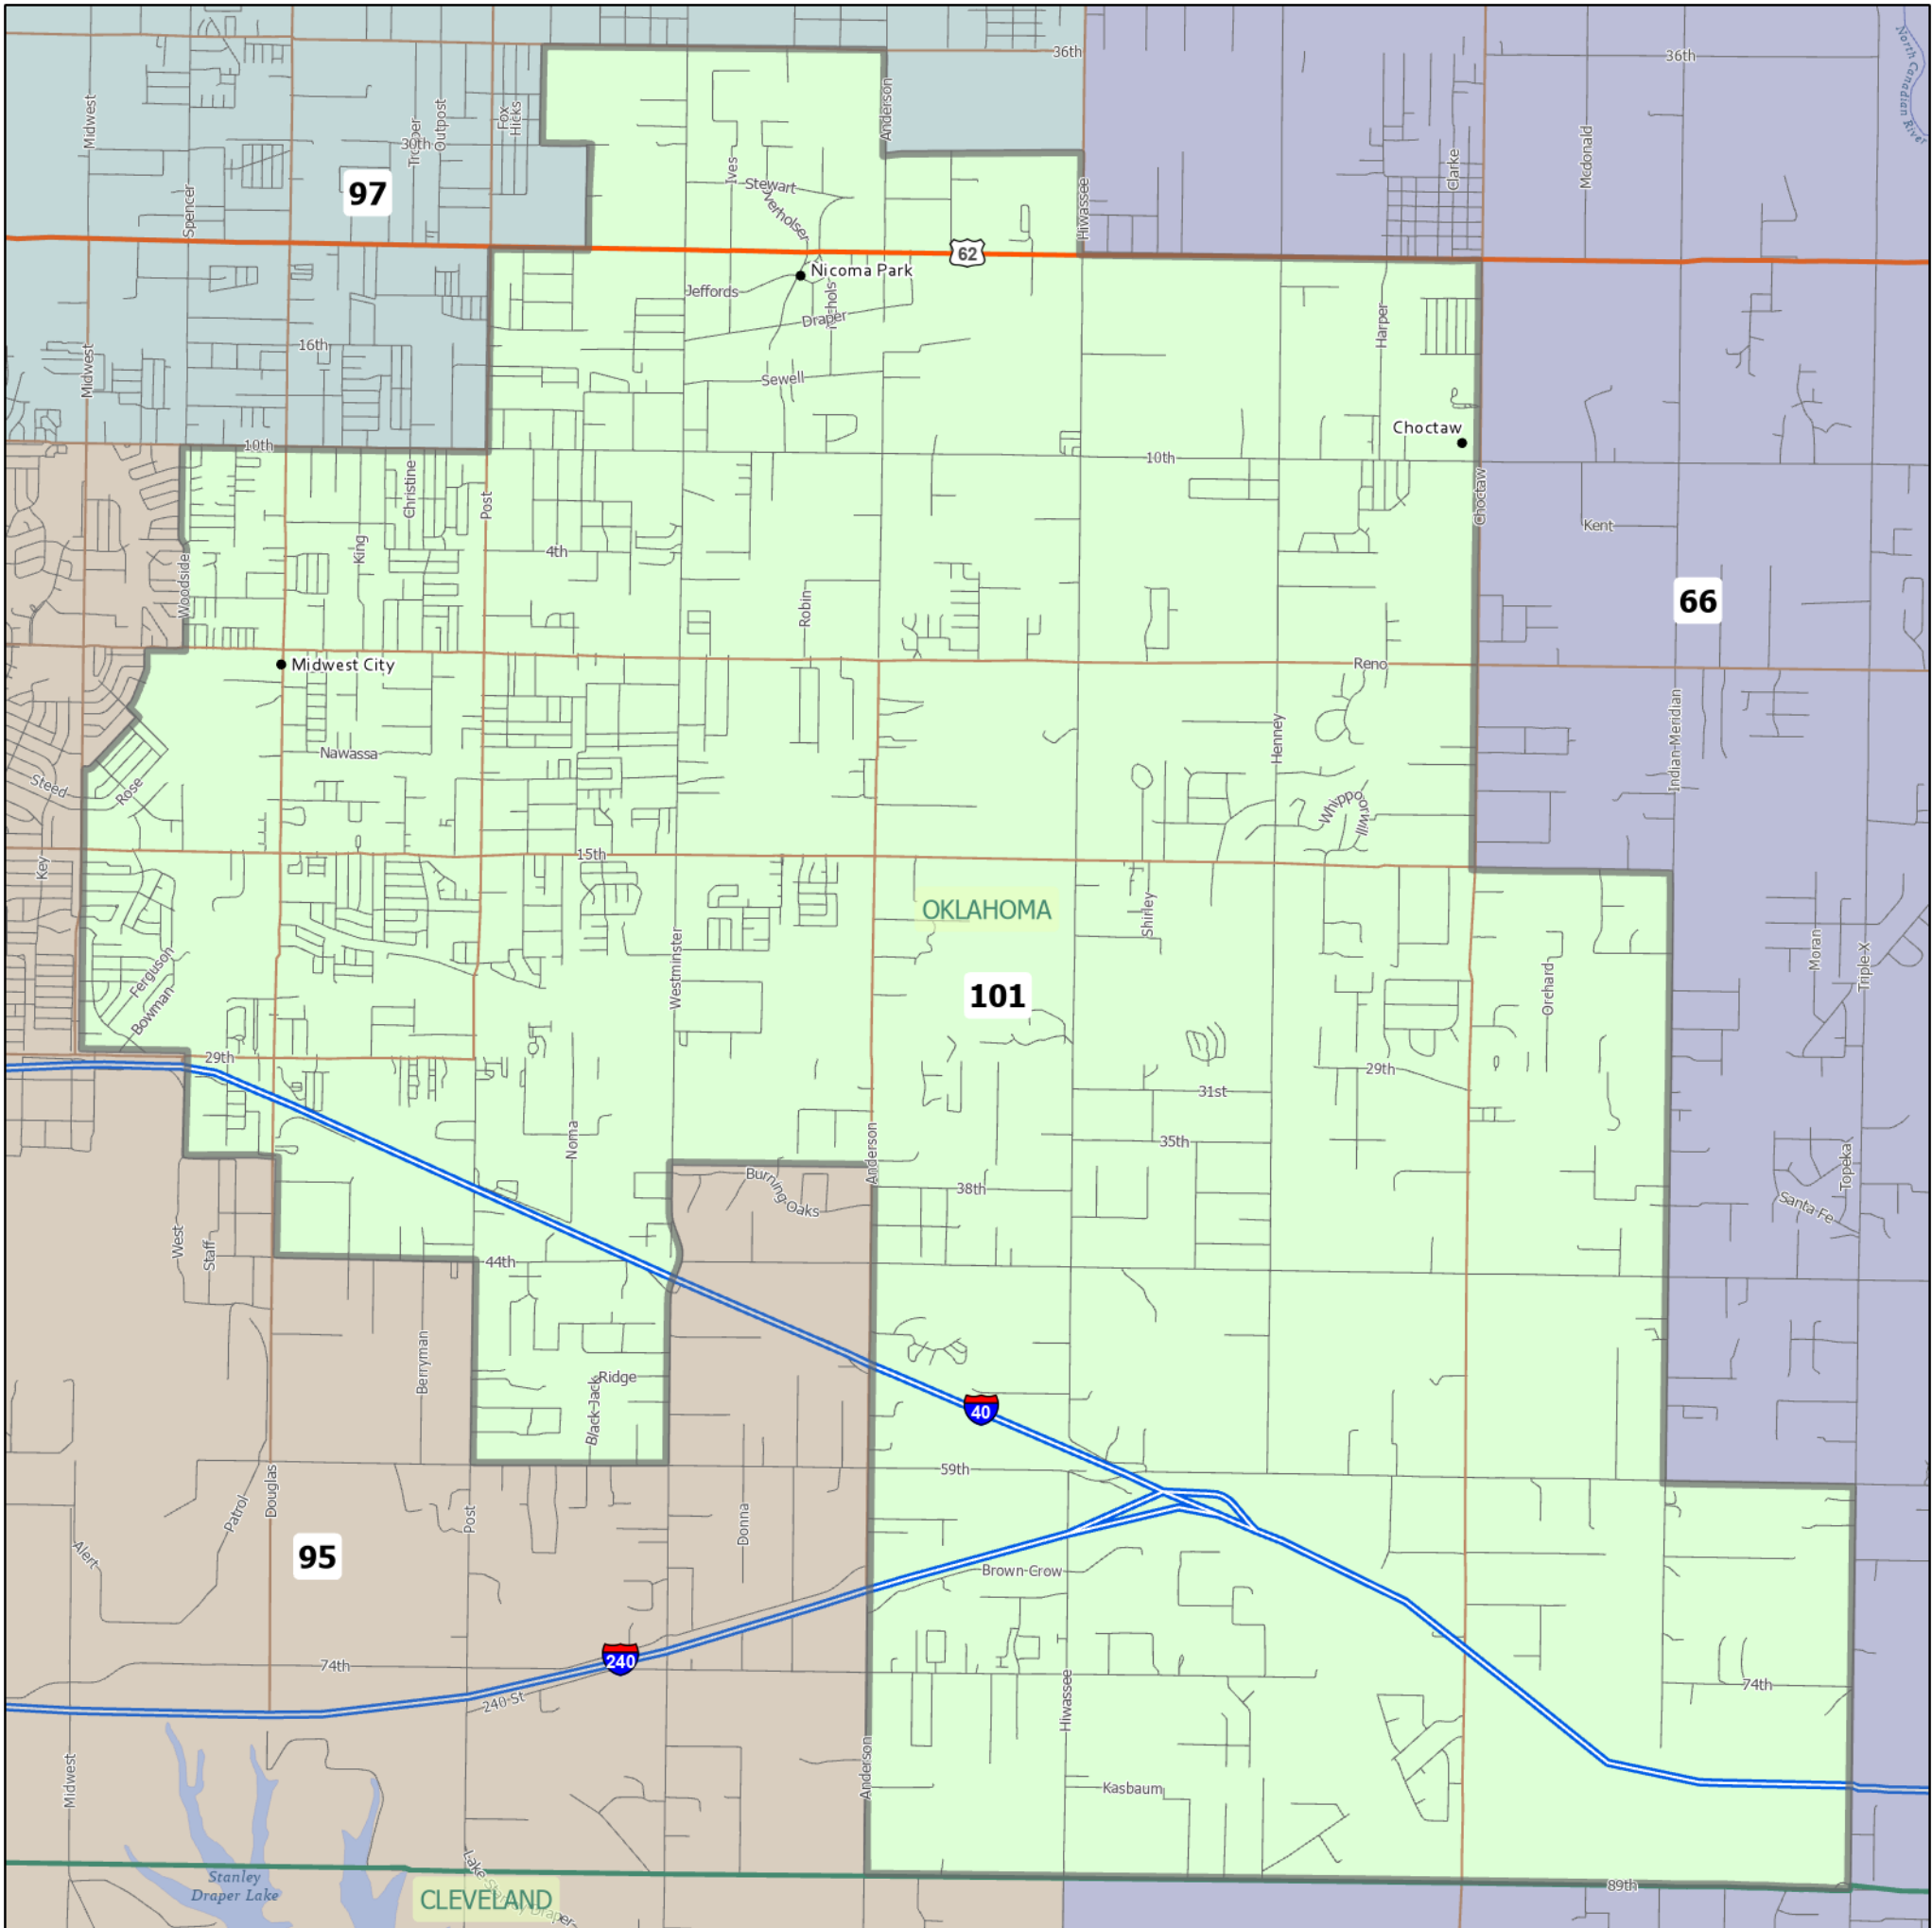

HD 101 | Rep. Robert Manger

The ideal district population, **38,939**, is based on the latest population estimate. **HD 101** has **38,899** people, which is **-0.1%** from the ideal. **10%** of the people in the district are new constituents.

7.58% of the district is American Indian and Alaskan Native, alone or in combination with one or more other races.
 2.4% of the district is Asian, alone or in combination with one or more other races.
 16.77% of the district is Black or African American, alone or in combination with one or more other races.
 0.24% of the district is Native Hawaiian and other Pacific Islander, alone or in combination with one or more other races.
 69.33% of the district is non-Hispanic white.
 1.31% of the district is some other race or ethnicity.
 5.07% of the district is of Hispanic or Latino origin.

Area: 50 square miles
 Perimeter: 39 miles

Counties
 (* indicates partial county)
 Oklahoma*

Cities
 Choctaw, Midwest City, Nicoma Park, Oklahoma City

School Districts
 Choctaw/Nicoma Park, McLoud, Mid-Del City, Oklahoma City

1 inch equals 1 miles

5/19/2021

Data: U.S. Census Bureau, 2015-2019 American Community Survey. ACS data are based on a sample and are subject to sampling variability. Each estimate has a margin of error. The sum of the racial categories sometimes does not equal 100% because of rounding and because survey participants can select more than one racial category. Hispanic origin is of any race.