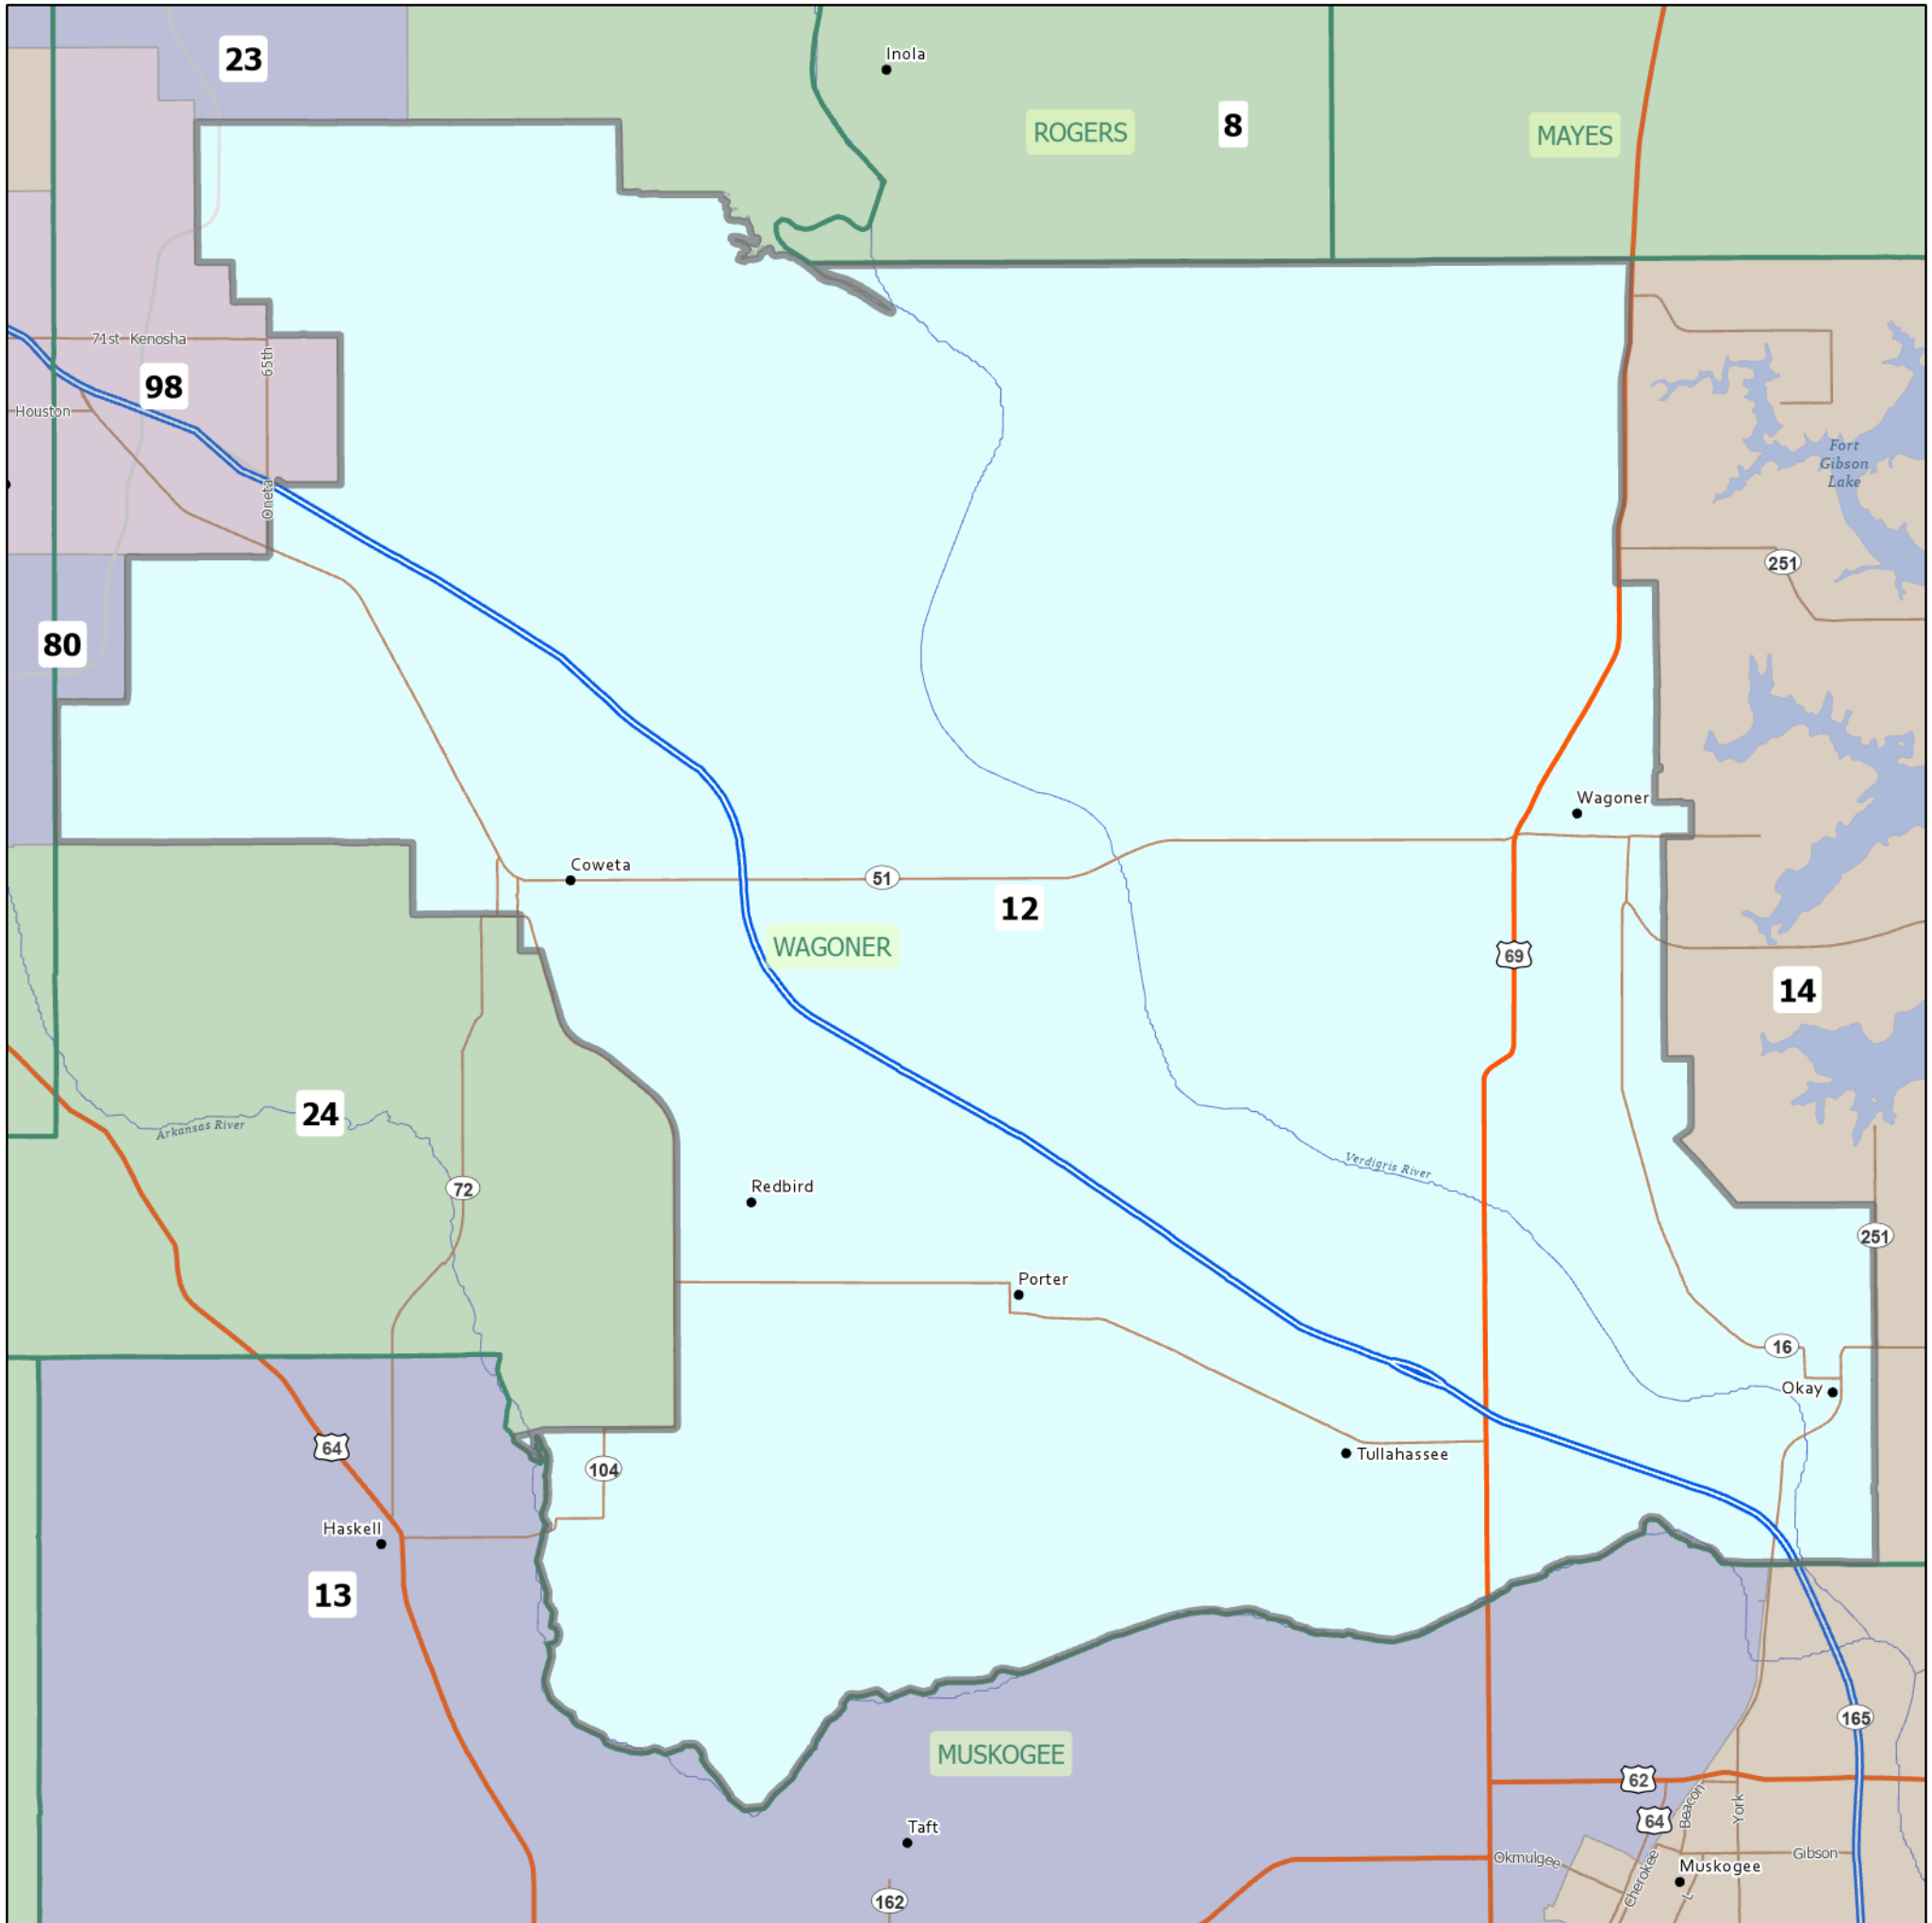

HD 12 | Rep. Kevin McDugle

The ideal district population, **38,939**, is based on the latest population estimate. **HD 12** has **39,009** people, which is **0.18%** from the ideal. **15%** of the people in the district are new constituents.

- 17.32% of the district is American Indian and Alaskan Native, alone or in combination with one or more other races.
- 1.19% of the district is Asian, alone or in combination with one or more other races.
- 4.66% of the district is Black or African American, alone or in combination with one or more other races.
- 0.17% of the district is Native Hawaiian and other Pacific Islander, alone or in combination with one or more other races.
- 73.14% of the district is non-Hispanic white.
- 1.27% of the district is some other race or ethnicity.
- 3.57% of the district is of Hispanic or Latino origin.

Area: 365 square miles
Perimeter: 110 miles

Counties
(* indicates partial county)
Wagoner*

Cities
Broken Arrow, Coweta, Fair Oaks, Okay, Porter, Redbird, Tullahassee, Wagoner

School Districts
Broken Arrow, Catoosa, Coweta, Fort Gibson, Haskell, Inola, Okay, Porter Consolidated, Wagoner

1 inch equals 3 miles

5/19/2021
Data: U.S. Census Bureau, 2015-2019 American Community Survey. ACS data are based on a sample and are subject to sampling variability. Each estimate has a margin of error. The sum of the racial categories sometimes does not equal 100% because of rounding and because survey participants can select more than one racial category. Hispanic origin is of any race.