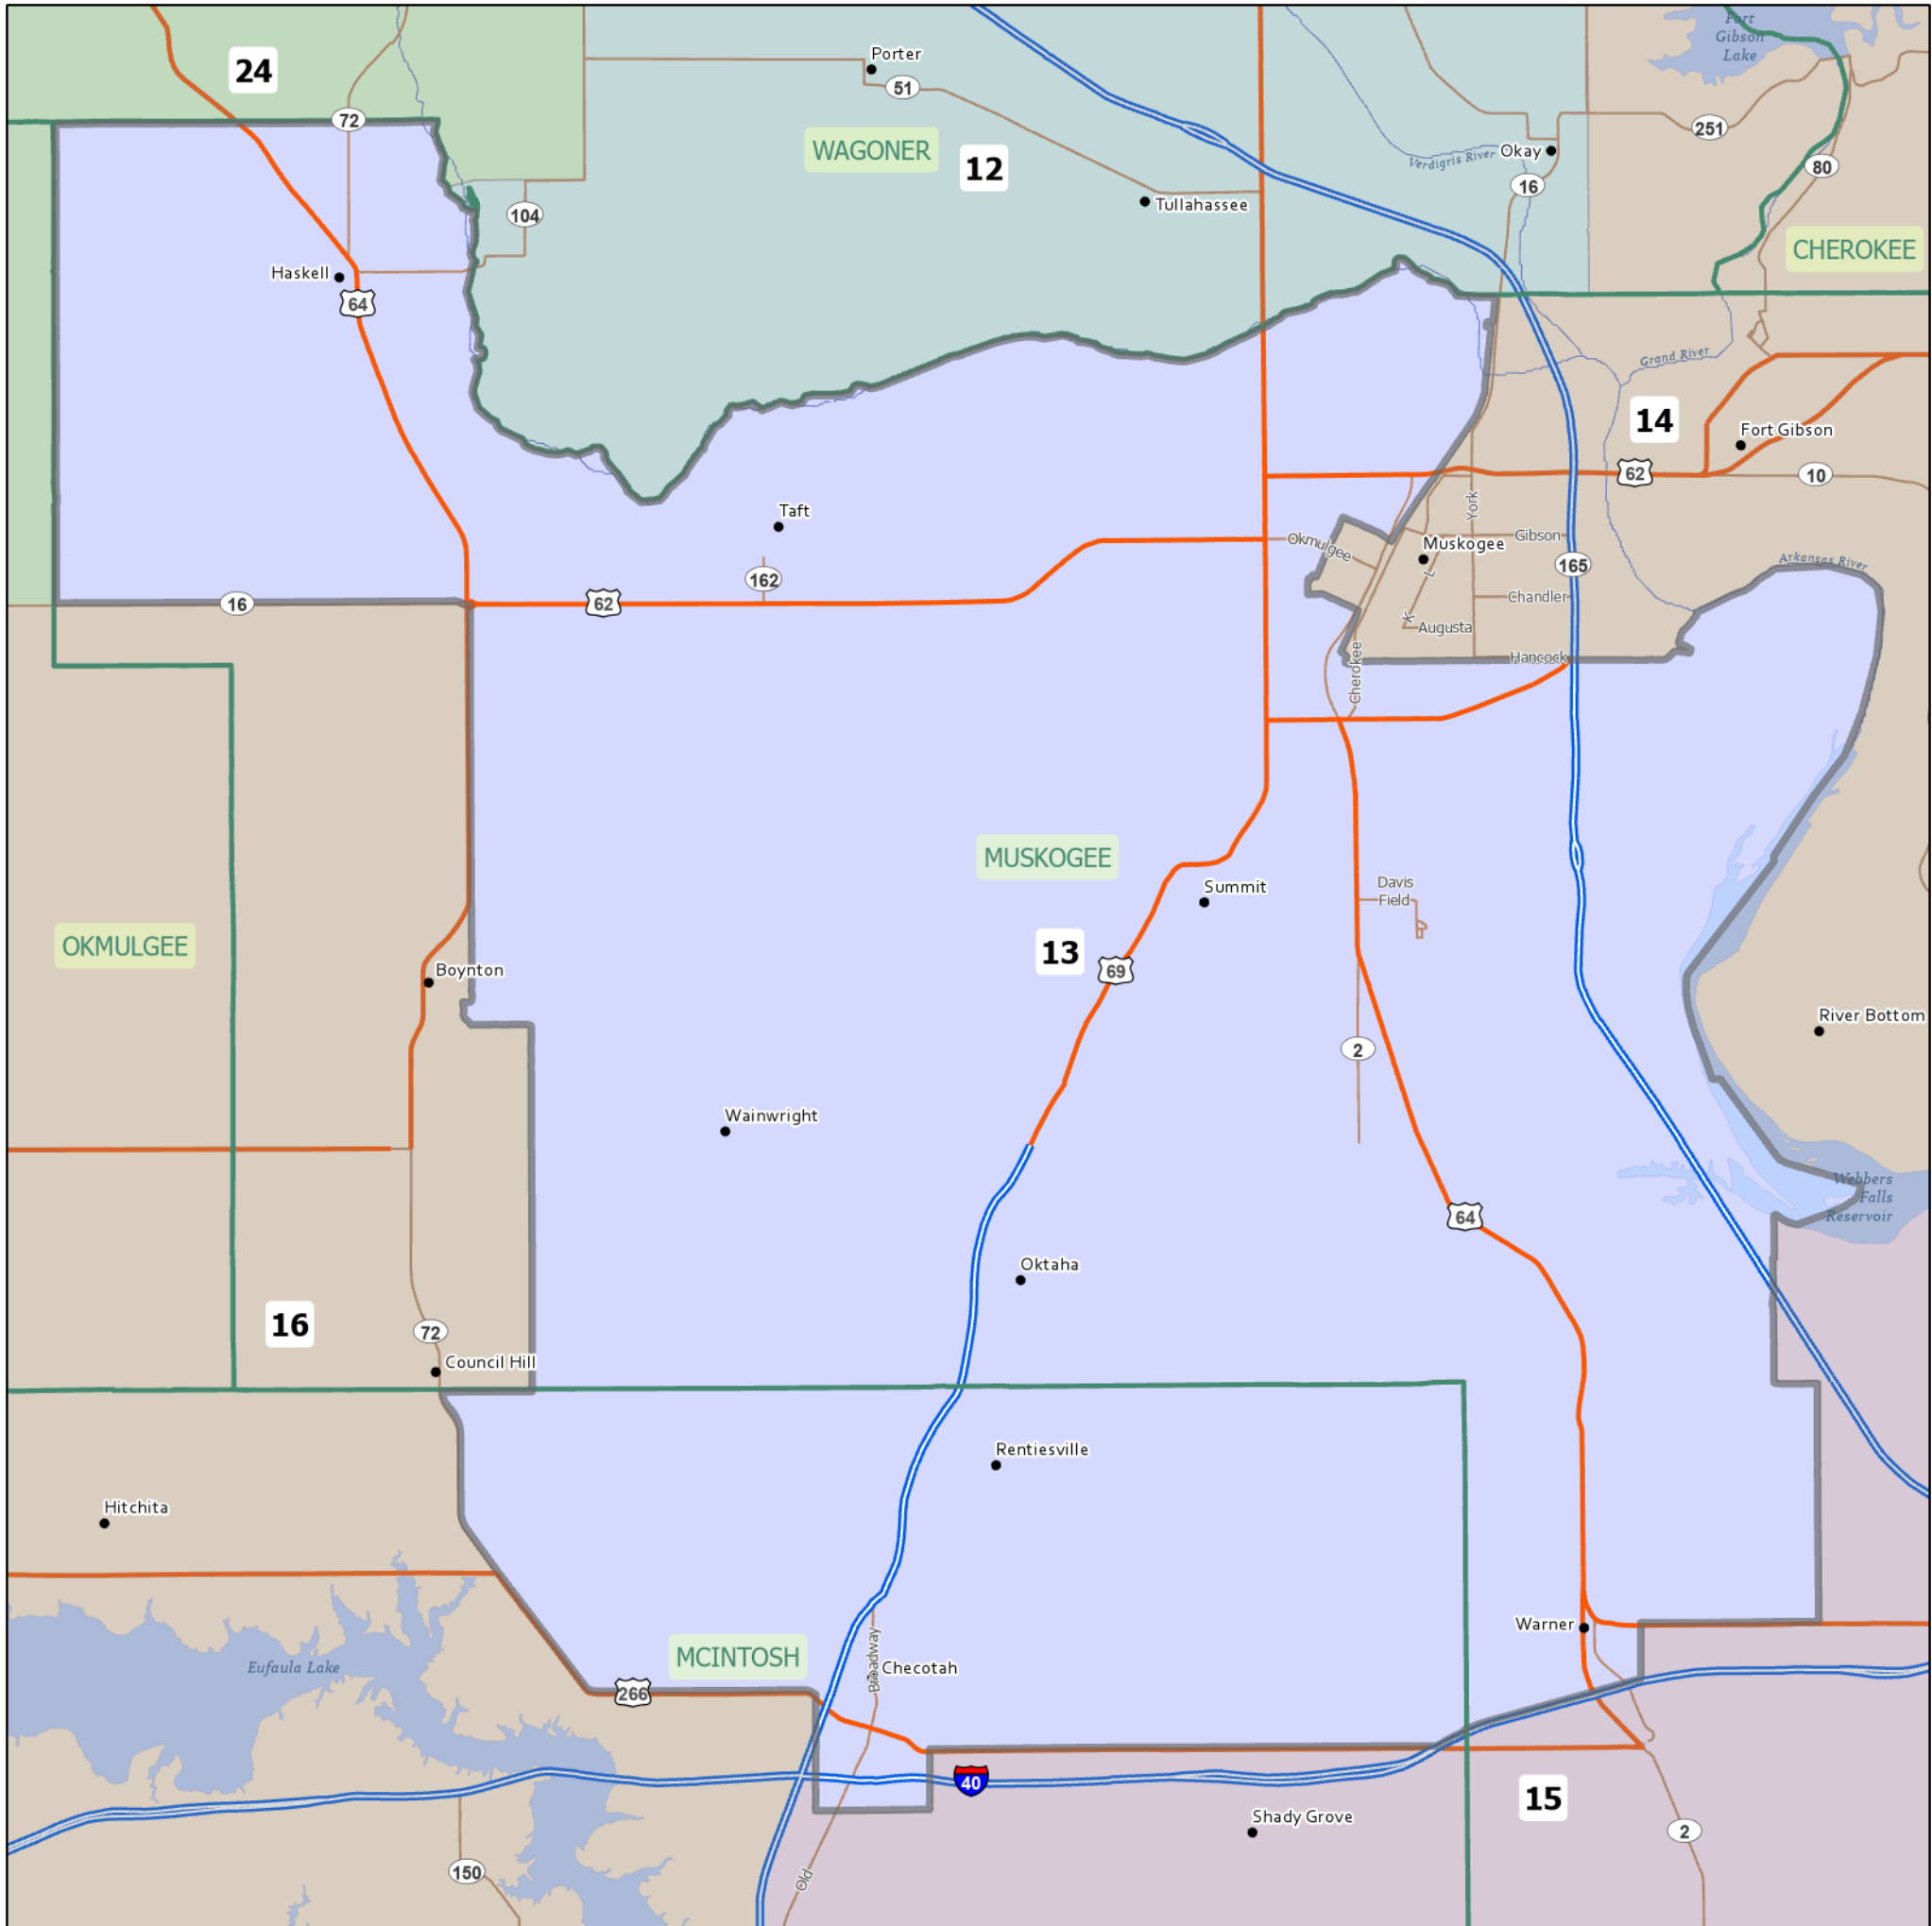

HD 13 | Rep. Avery Carl Frix

The ideal district population, **38,939**, is based on the latest population estimate. **HD 13** has **39,013** people, which is **0.19%** from the ideal. **15%** of the people in the district are new constituents.

- 25.08% of the district is American Indian and Alaskan Native, alone or in combination with one or more other races.
- 1.14% of the district is Asian, alone or in combination with one or more other races.
- 16.09% of the district is Black or African American, alone or in combination with one or more other races.
- 0.09% of the district is Native Hawaiian and other Pacific Islander, alone or in combination with one or more other races.
- 56.31% of the district is non-Hispanic white.
- 2.45% of the district is some other race or ethnicity.
- 4.62% of the district is of Hispanic or Latino origin.

Area: 519 square miles
Perimeter: 135 miles

Counties
(* indicates partial county)
McIntosh*, Muskogee*

Cities
Checotah, Haskell, Muskogee, Oktaha, Rentiesville, Summit, Taft, Wainwright, Warner

School Districts
Checotah, Haskell, Hilldale, Midway, Muskogee, Oktaha, Wainwright, Warner, Webbers Falls

1 inch equals 3 miles

County

House District

5/19/2021
Data: U.S. Census Bureau, 2015-2019 American Community Survey. ACS data are based on a sample and are subject to sampling variability. Each estimate has a margin of error. The sum of the racial categories sometimes does not equal 100% because of rounding and because survey participants can select more than one racial category. Hispanic origin is of any race.