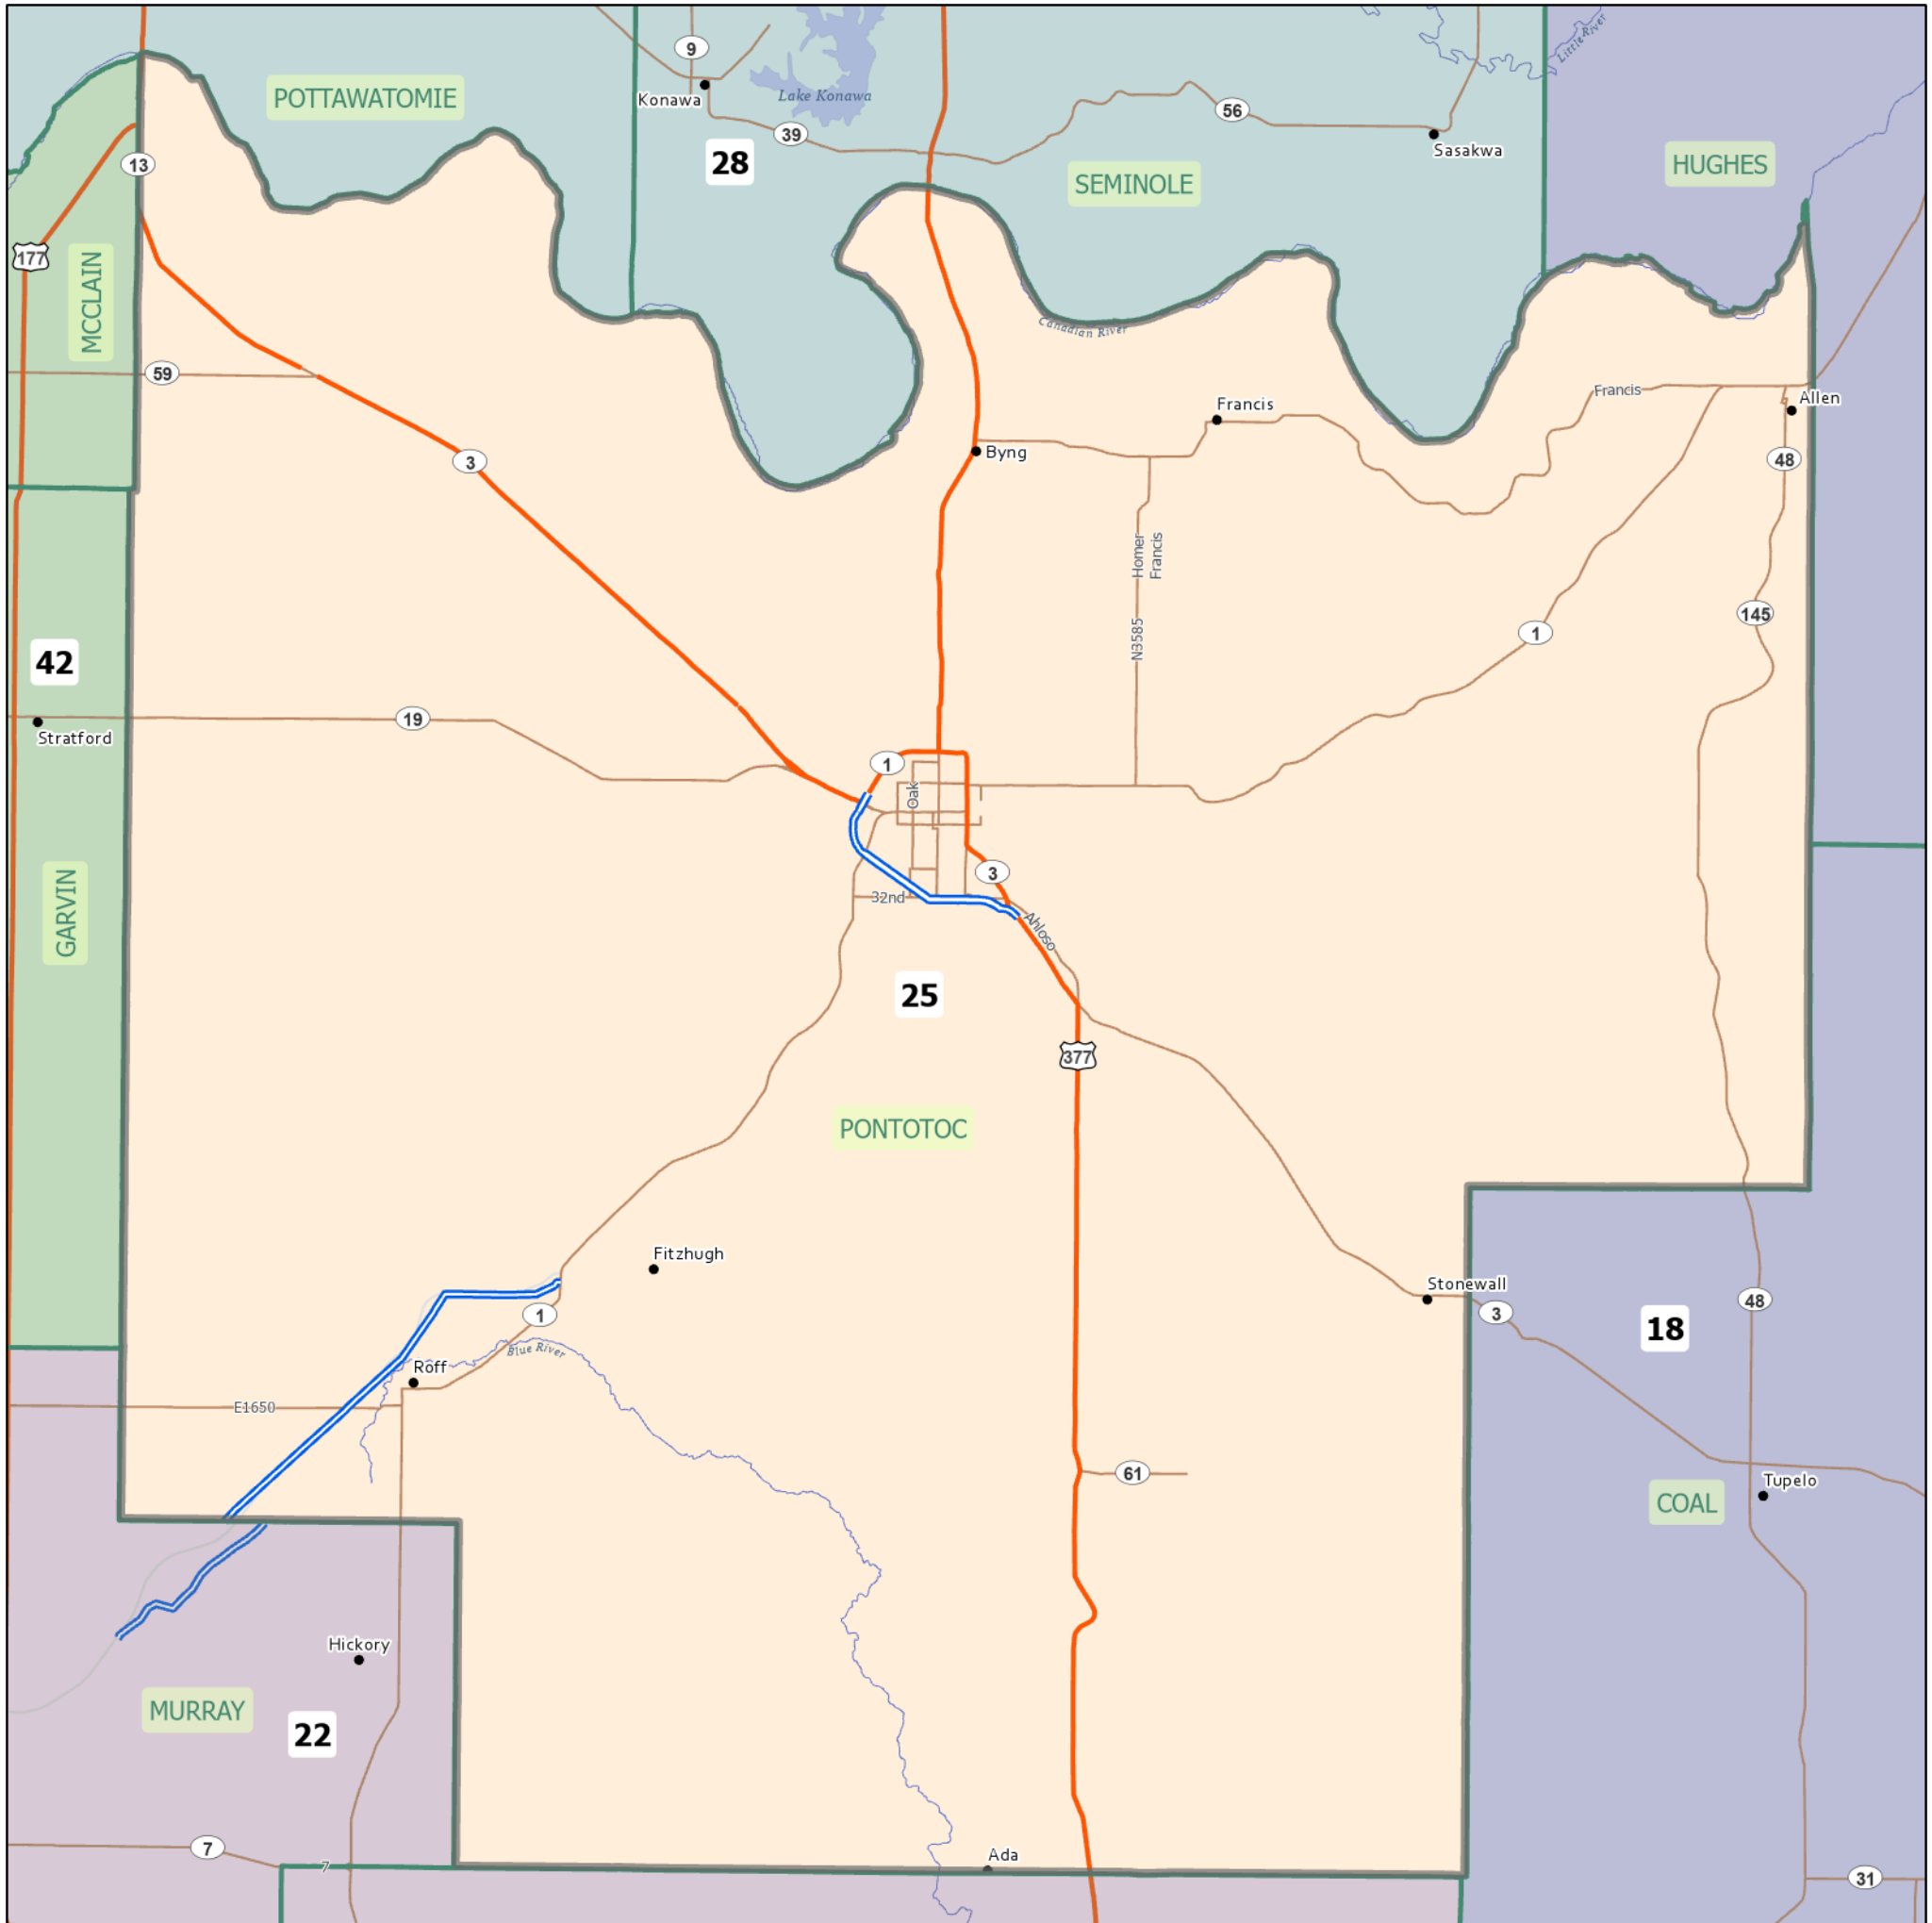

HD 25 | Rep. Ronny Johns

The ideal district population, **38,939**, is based on the latest population estimate. **HD 25** has **38,355** people, which is **-1.5%** from the ideal. **0%** of the people in the district are new constituents.

- 25.53% of the district is American Indian and Alaskan Native, alone or in combination with one or more other races.
- 1.41% of the district is Asian, alone or in combination with one or more other races.
- 4.38% of the district is Black or African American, alone or in combination with one or more other races.
- 0.15% of the district is Native Hawaiian and other Pacific Islander, alone or in combination with one or more other races.
- 65.4% of the district is non-Hispanic white.
- 1.38% of the district is some other race or ethnicity.
- 5.37% of the district is of Hispanic or Latino origin.

Area: 725 square miles
Perimeter: 141 miles

Counties
(* indicates partial county)
Pontotoc

Cities
Ada, Allen, Byng, Fitzhugh, Francis, Roff, Stonewall

School Districts
Ada, Allen, Asher, Byng, Latta, Roff, Stonewall, Tupelo, Vanoss

1 inch equals 3 miles

County
 House District

5/19/2021
Data: U.S. Census Bureau, 2015-2019 American Community Survey. ACS data are based on a sample and are subject to sampling variability. Each estimate has a margin of error. The sum of the racial categories sometimes does not equal 100% because of rounding and because survey participants can select more than one racial category. Hispanic origin is of any race.