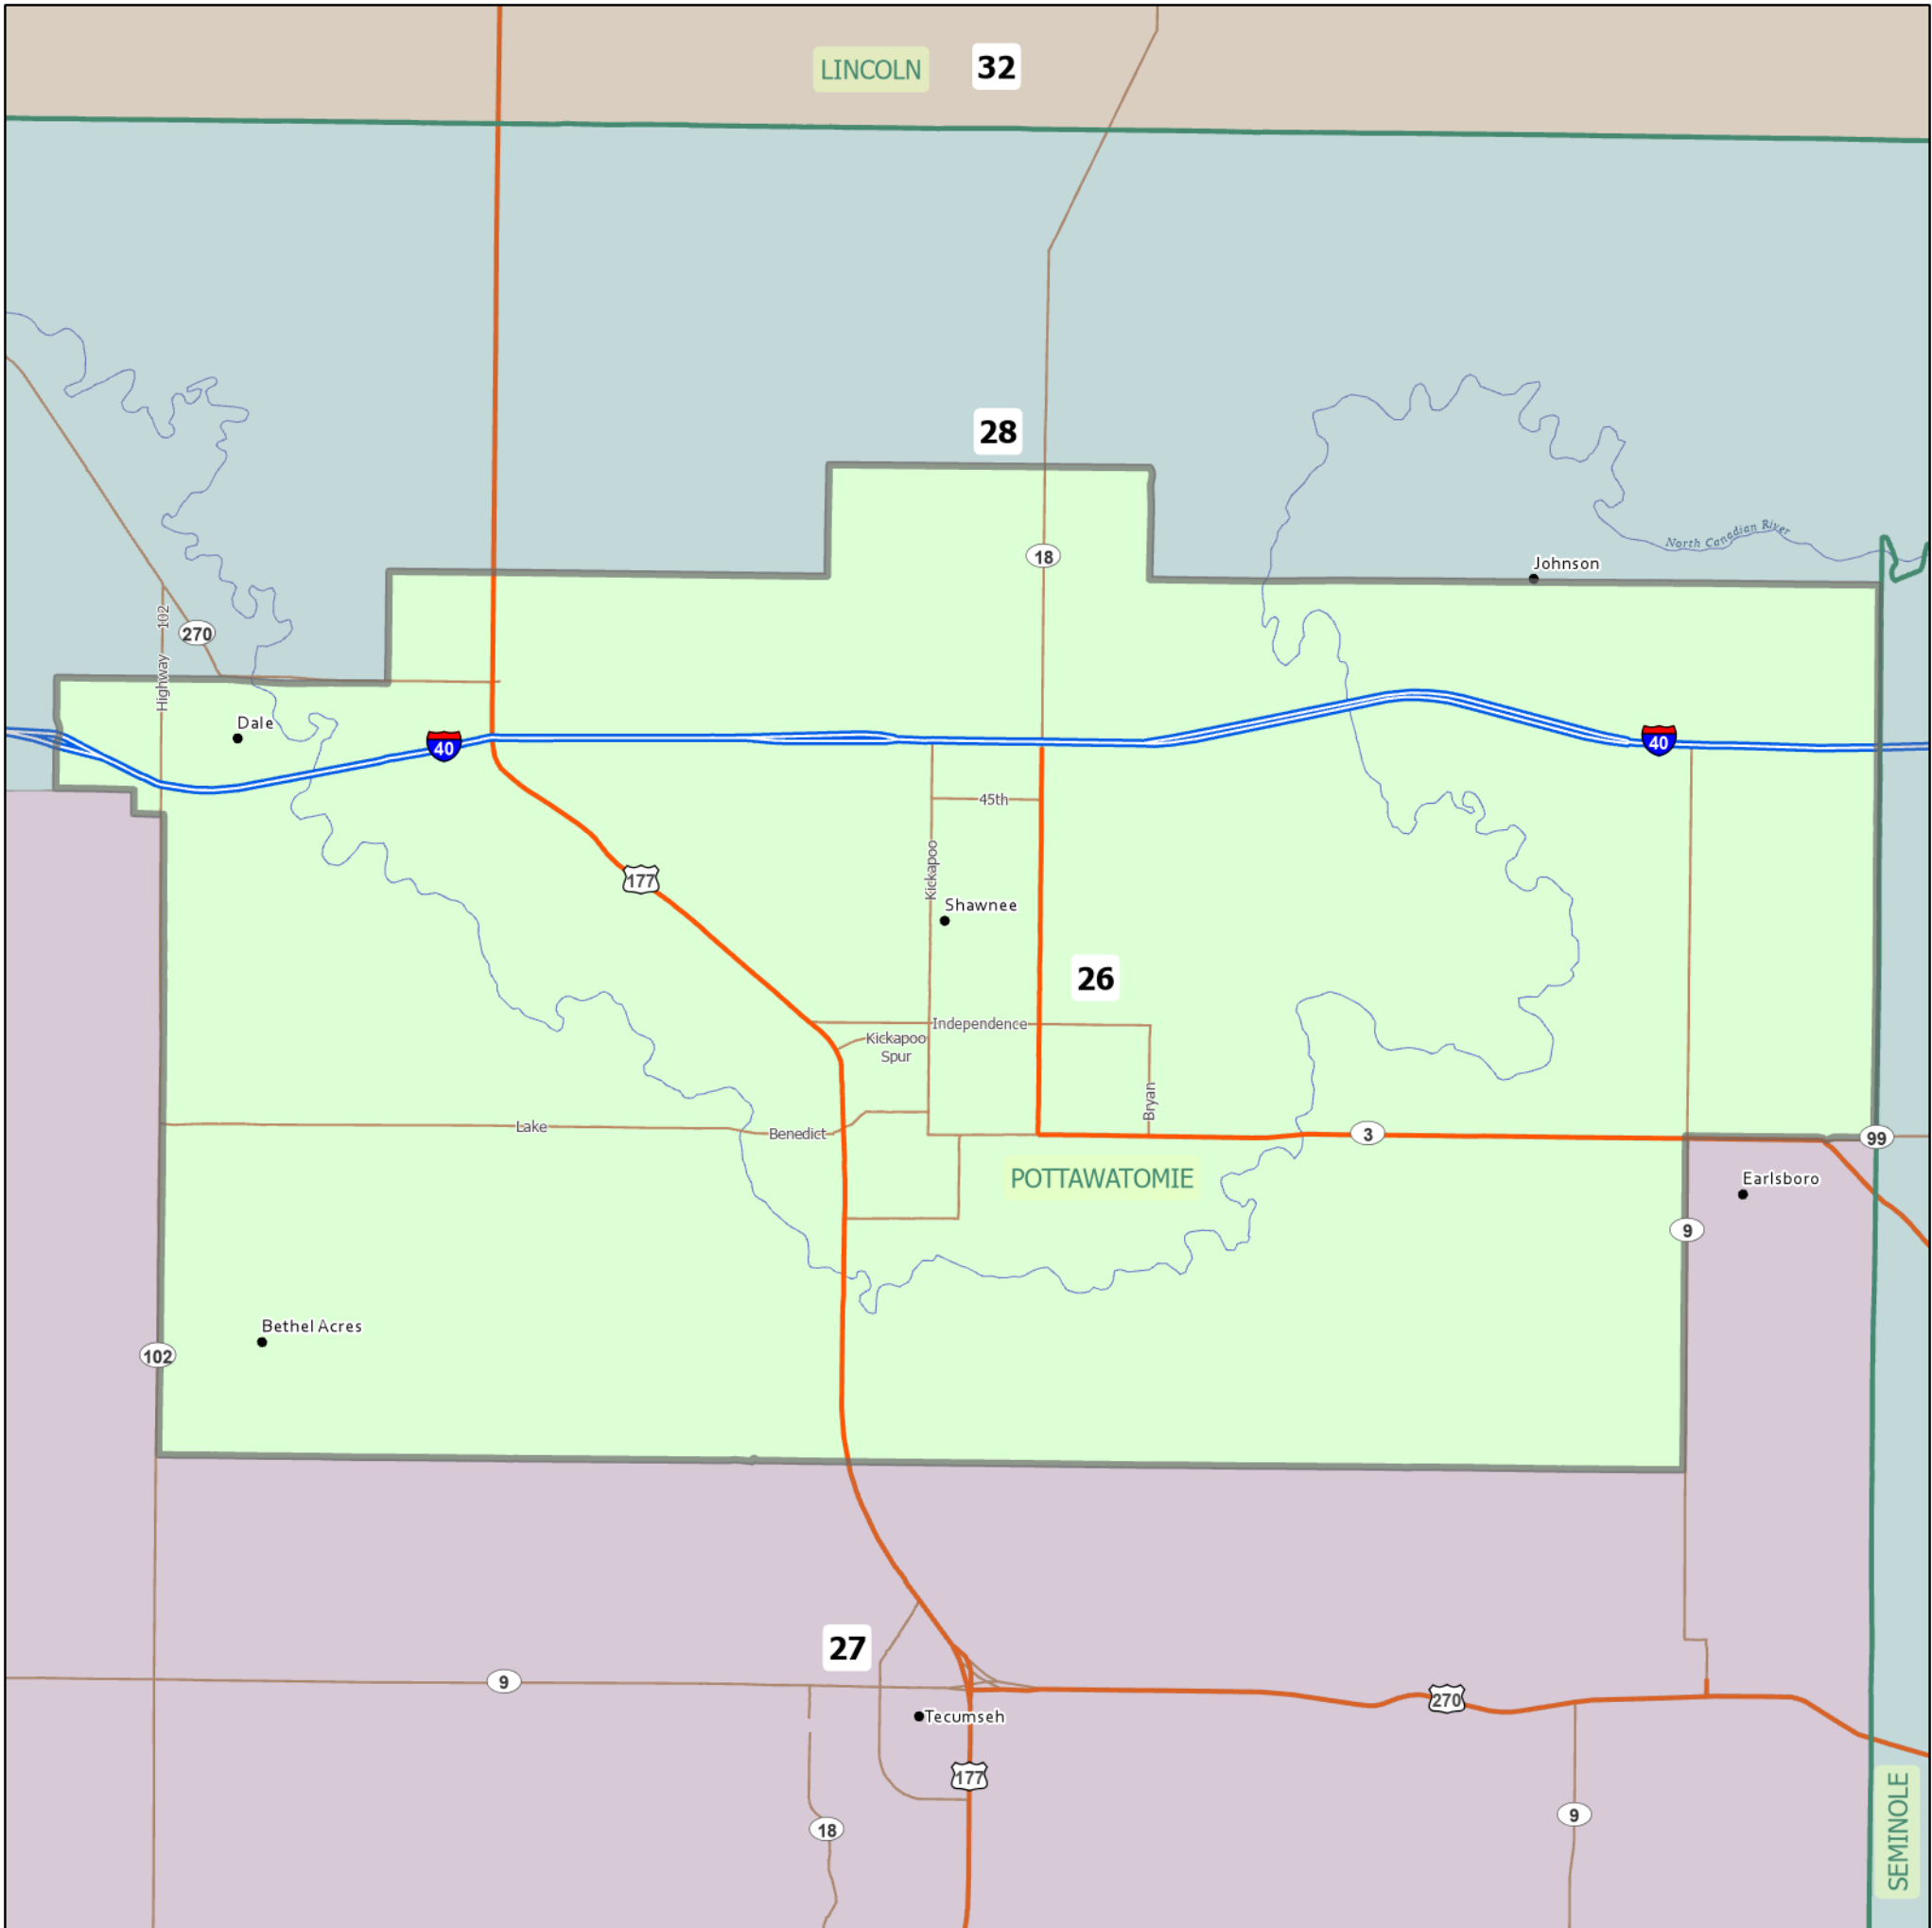

# HD 26 | Rep. Dell Kerbs

The ideal district population, **38,939**, is based on the latest population estimate. **HD 26** has **38,562** people, which is **-0.76%** from the ideal. **1%** of the people in the district are new constituents.

- 19.22% of the district is American Indian and Alaskan Native, alone or in combination with one or more other races.
- 1.22% of the district is Asian, alone or in combination with one or more other races.
- 5.48% of the district is Black or African American, alone or in combination with one or more other races.
- 0.26% of the district is Native Hawaiian and other Pacific Islander, alone or in combination with one or more other races.
- 69.49% of the district is non-Hispanic white.
- 0.99% of the district is some other race or ethnicity.
- 6.51% of the district is of Hispanic or Latino origin.

Area: 121 square miles  
Perimeter: 51 miles

Counties  
(\* indicates partial county)  
Pottawatomie\*

Cities  
Bethel Acres, Dale, Earlsboro, Johnson, McLoud, Shawnee, Tecumseh

School Districts  
Bethel, Dale, Earlsboro, Grove, North Rock Creek, Pleasant Grove, Shawnee, South Rock Creek, Strother

1 inch equals 2 miles

County

House District

The legend shows a green box for County and a row of five colored boxes (pink, light green, light blue, light orange, light purple) for House Districts.

5/19/2021  
Data: U.S. Census Bureau, 2015-2019 American Community Survey. ACS data are based on a sample and are subject to sampling variability. Each estimate has a margin of error. The sum of the racial categories sometimes does not equal 100% because of rounding and because survey participants can select more than one racial category. Hispanic origin is of any race.