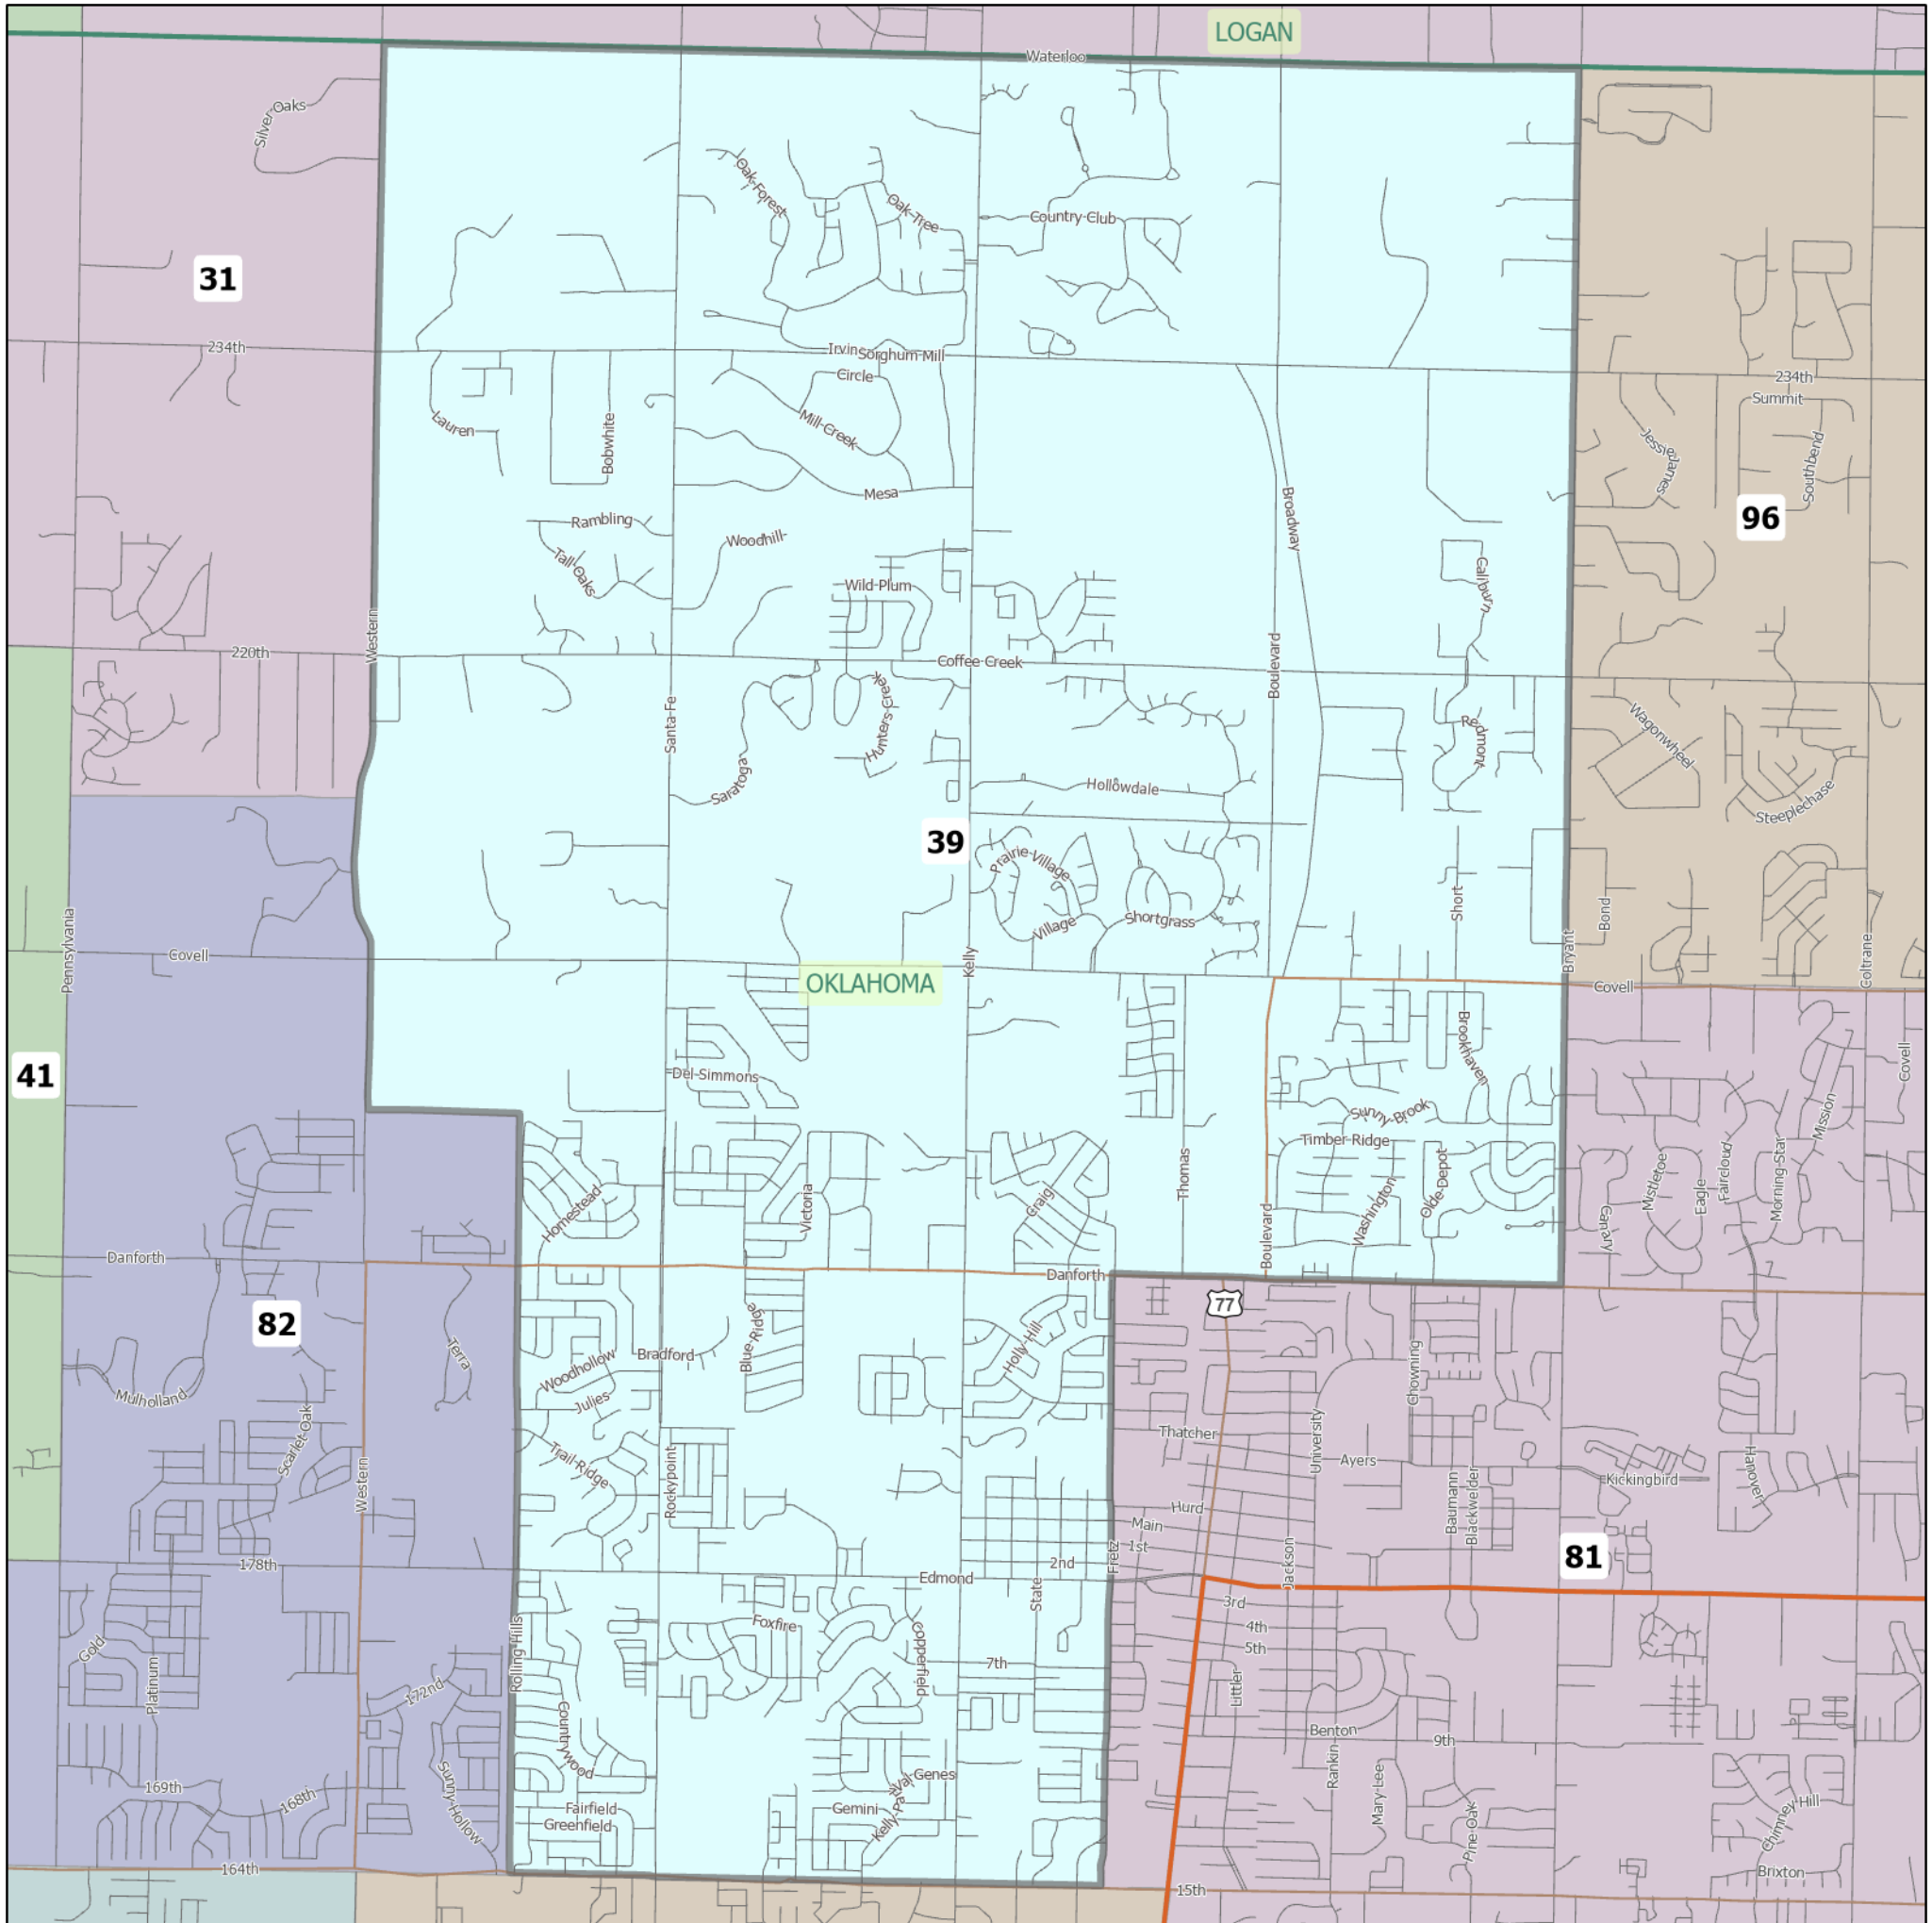

HD 39 | Rep. Ryan Martinez

The ideal district population, **38,939**, is based on the latest population estimate. **HD 39** has **38,233** people, which is **-1.81%** from the ideal. **1%** of the people in the district are new constituents.

6.68% of the district is American Indian and Alaskan Native, alone or in combination with one or more other races.

5% of the district is Asian, alone or in combination with one or more other races.

7.34% of the district is Black or African American, alone or in combination with one or more other races.

6.83% of the district is of Hispanic or Latino origin.

Area: 20 square miles

Perimeter: 20 miles

Counties
(* indicates partial county)
Oklahoma*

Cities
Edmond

School Districts
Deer Creek, Edmond

1 inch equals 1 miles