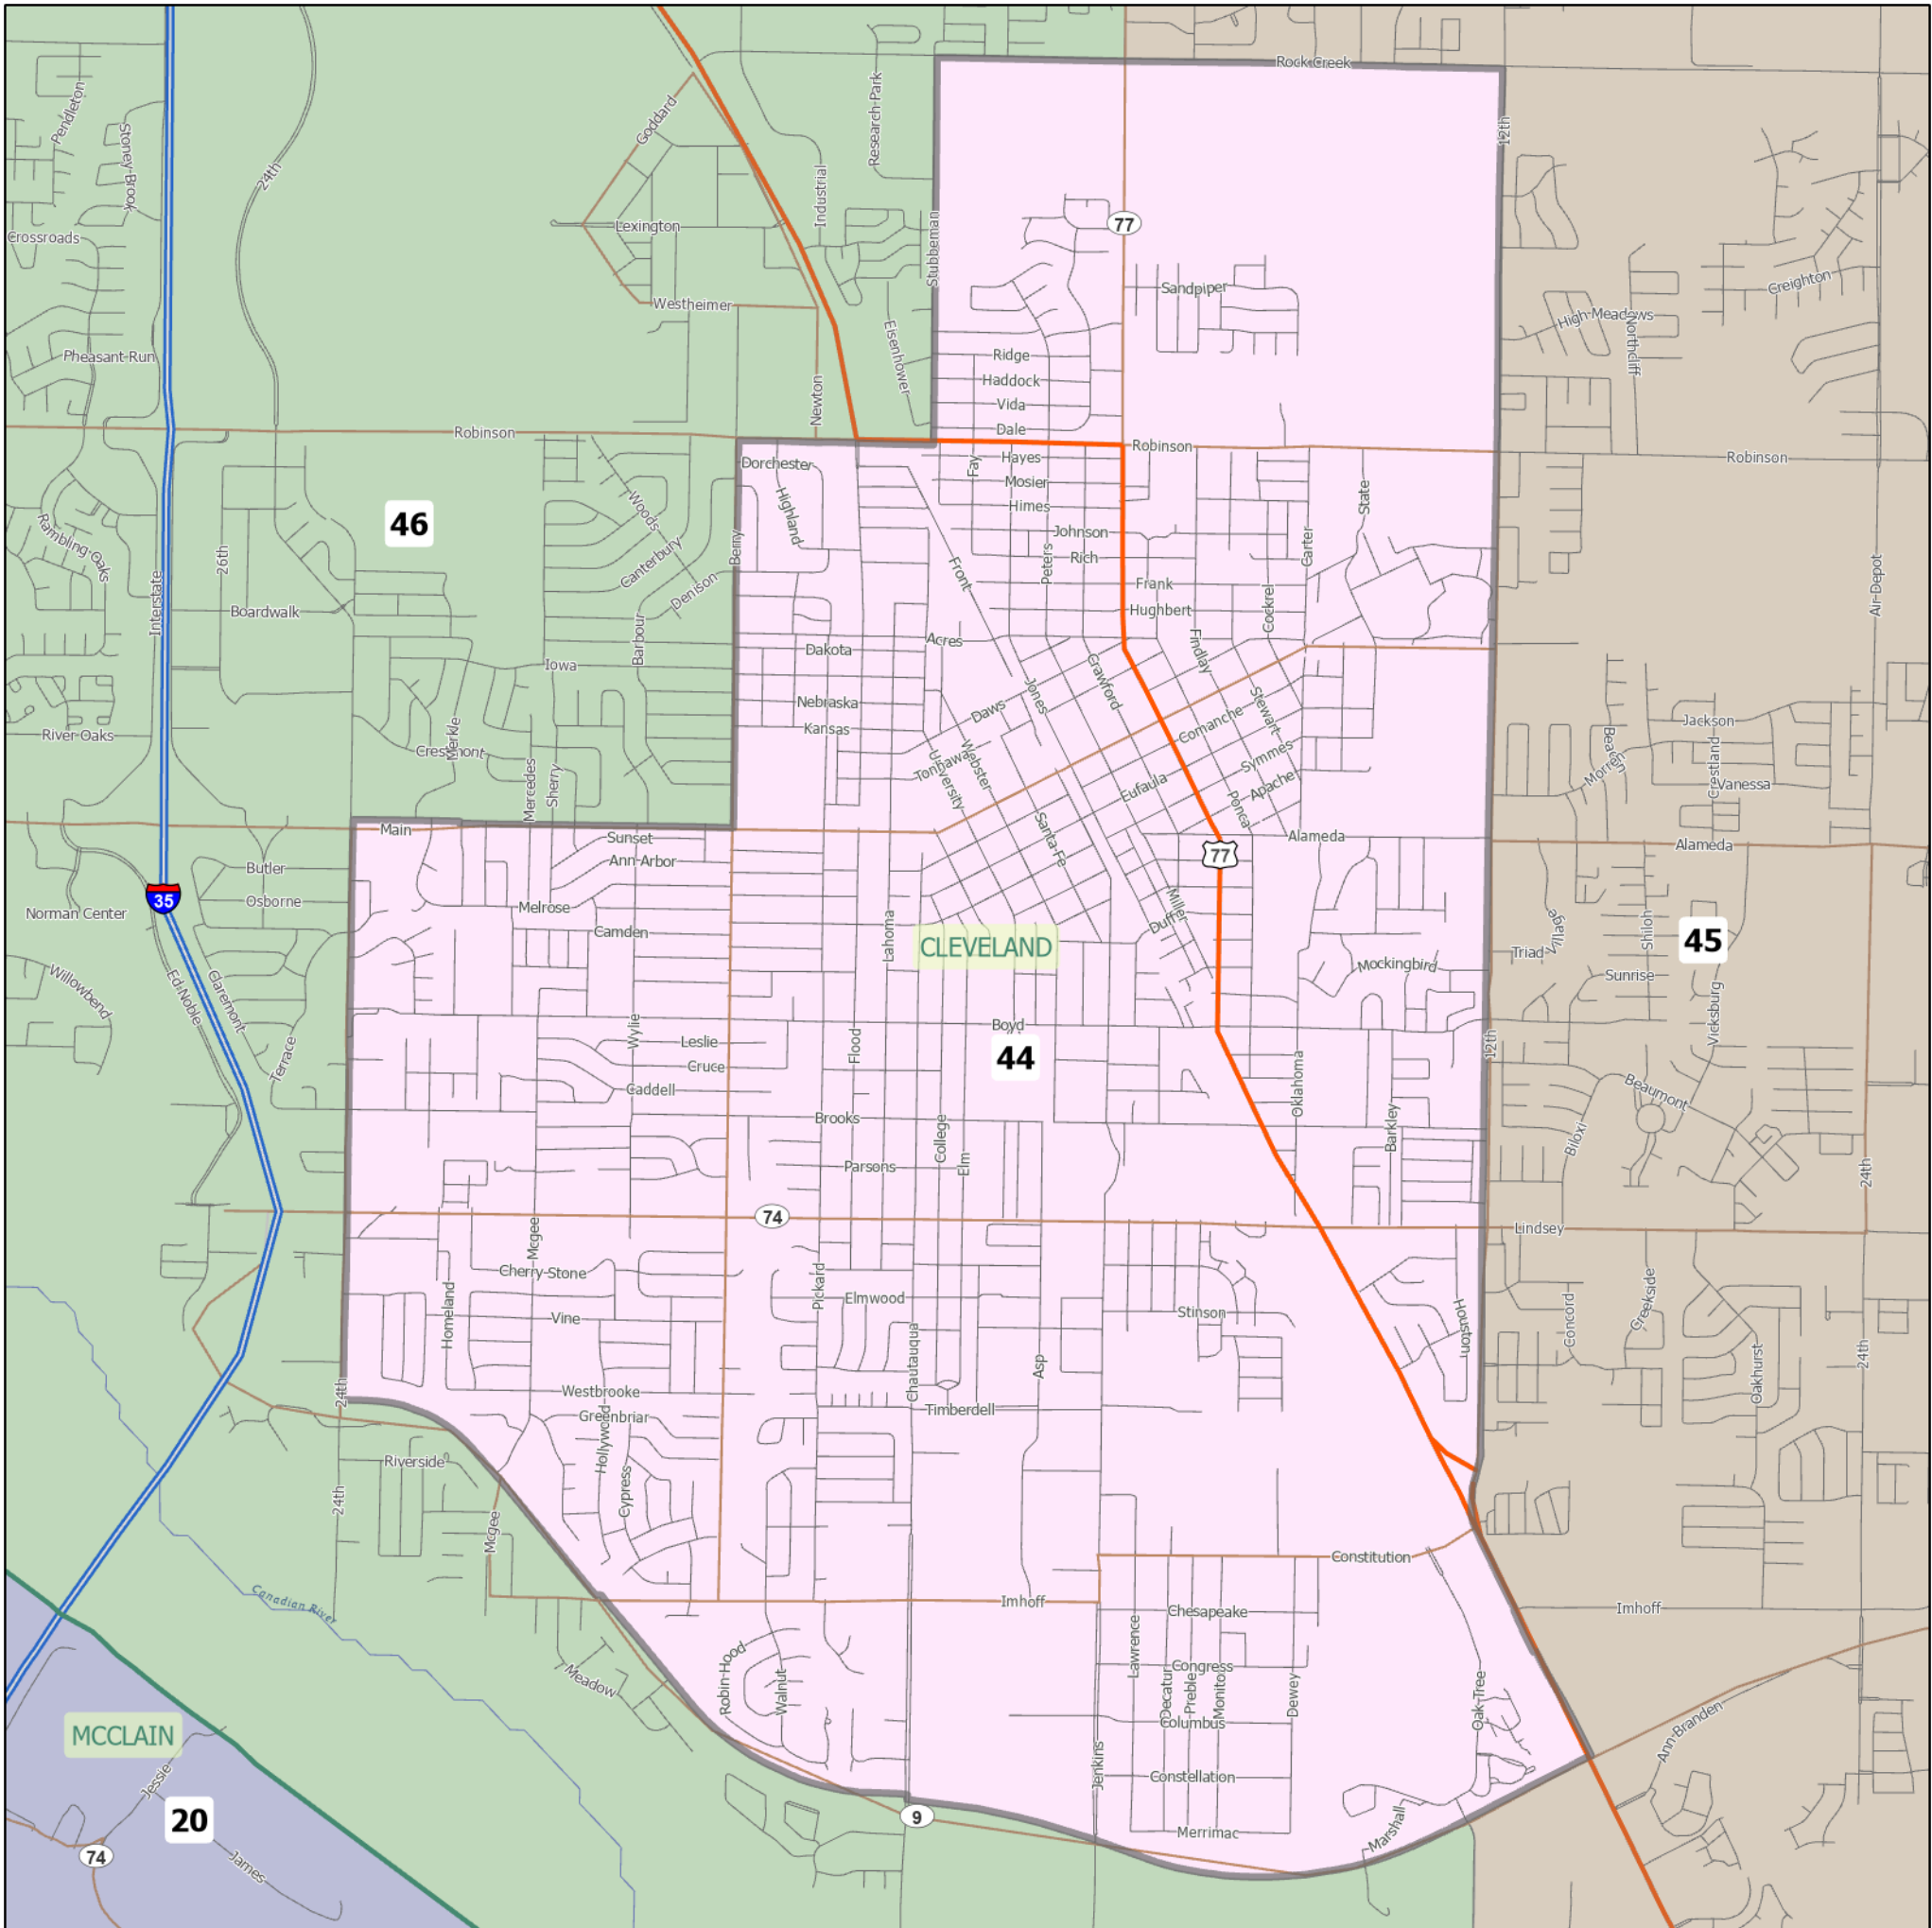

# HD 44 | Rep. Emily Virgin

The ideal district population, **38,939**, is based on the latest population estimate. **HD 44** has **38,668** people, which is **-0.7%** from the ideal. **13%** of the people in the district are new constituents.

- 7.92% of the district is American Indian and Alaskan Native, alone or in combination with one or more other races.
- 7.64% of the district is Asian, alone or in combination with one or more other races.
- 7.92% of the district is Black or African American, alone or in combination with one or more other races.
- 0.19% of the district is Native Hawaiian and other Pacific Islander, alone or in combination with one or more other races.
- 67.87% of the district is non-Hispanic white.
- 2.38% of the district is some other race or ethnicity.
- 9.92% of the district is of Hispanic or Latino origin.

Area: 11 square miles  
Perimeter: 15 miles

**Counties**  
(\* indicates partial county)  
Cleveland\*

**Cities**  
Norman

**School Districts**  
Norman

1 inch equals 0 miles

5/19/2021  
Data: U.S. Census Bureau, 2015-2019 American Community Survey. ACS data are based on a sample and are subject to sampling variability. Each estimate has a margin of error. The sum of the racial categories sometimes does not equal 100% because of rounding and because survey participants can select more than one racial category. Hispanic origin is of any race.