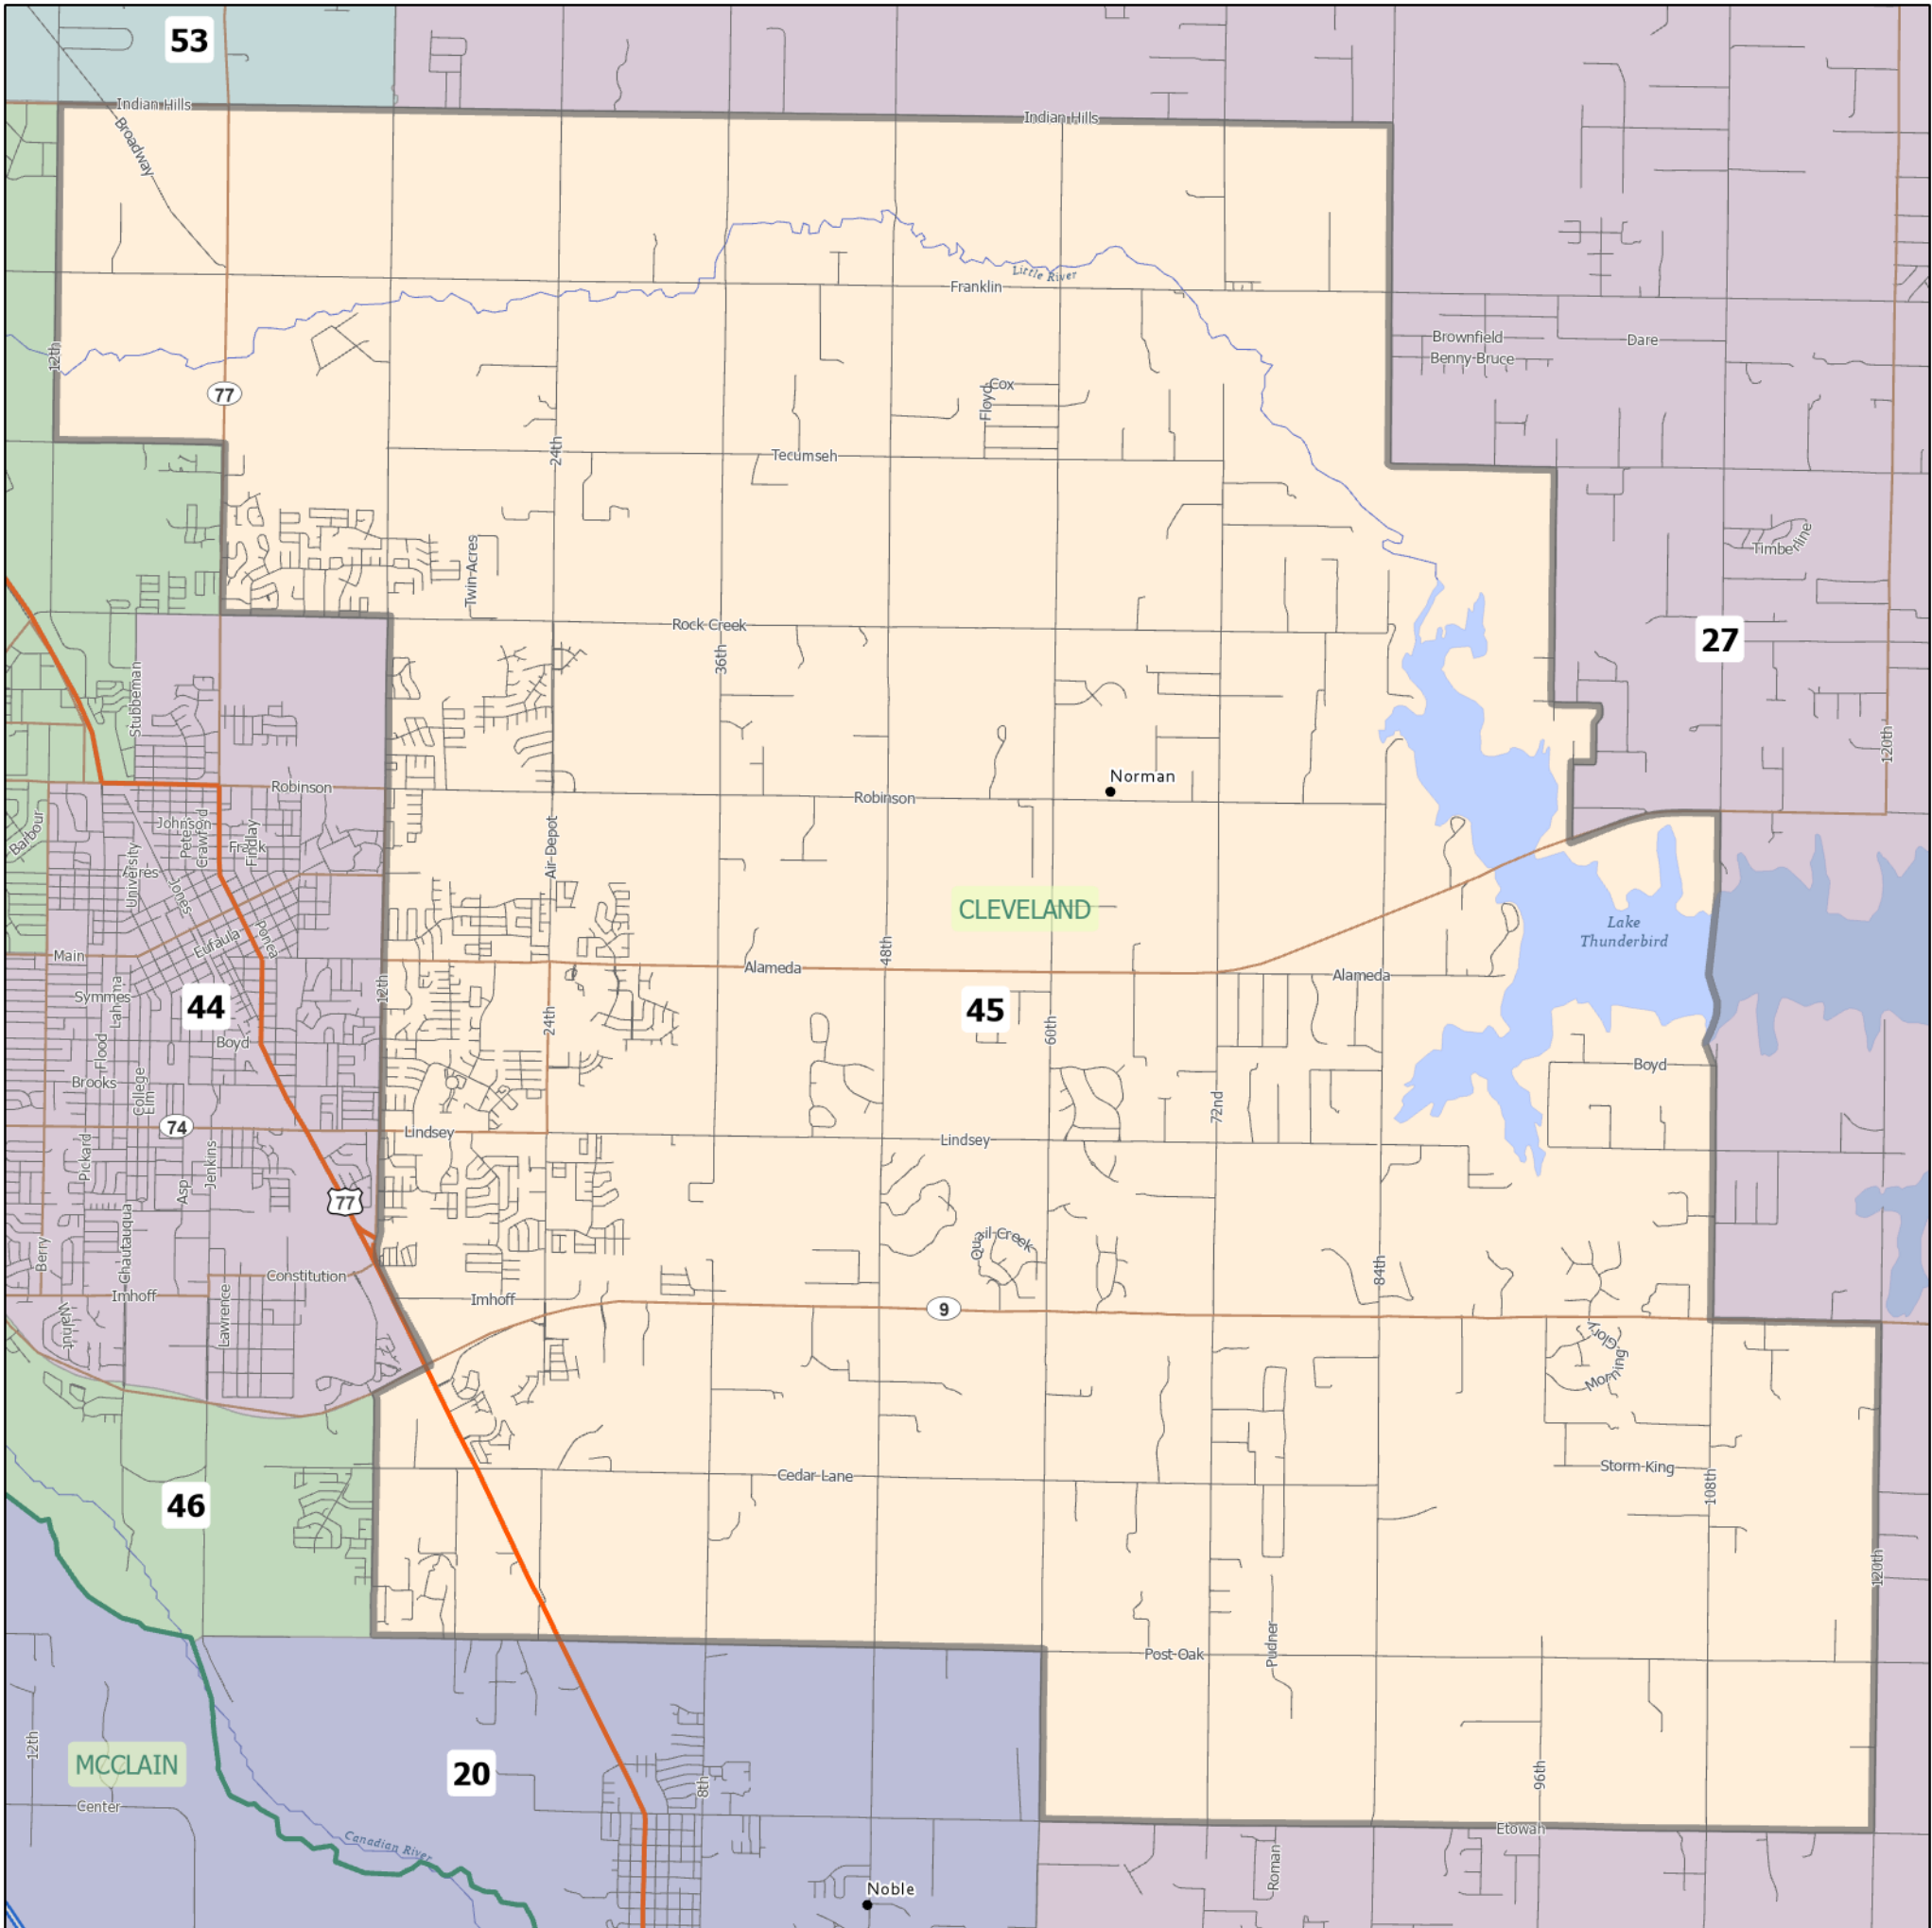

HD 45 | Rep. Merleyn Bell

The ideal district population, **38,939**, is based on the latest population estimate. **HD 45** has **39,176** people, which is **0.61%** from the ideal. **13%** of the people in the district are new constituents.

- 9.45% of the district is American Indian and Alaskan Native, alone or in combination with one or more other races.
- 6.34% of the district is Asian, alone or in combination with one or more other races.
- 8.69% of the district is Black or African American, alone or in combination with one or more other races.
- 0.51% of the district is Native Hawaiian and other Pacific Islander, alone or in combination with one or more other races.
- 69.36% of the district is non-Hispanic white.
- 2.45% of the district is some other race or ethnicity.
- 8.39% of the district is of Hispanic or Latino origin.

Area: 77 square miles
Perimeter: 43 miles

Counties
(* indicates partial county)
Cleveland*

Cities
Norman

School Districts
Moore, Noble, Norman, Robin Hill

1 inch equals 1 miles

5/19/2021

Data: U.S. Census Bureau, 2015-2019 American Community Survey. ACS data are based on a sample and are subject to sampling variability. Each estimate has a margin of error. The sum of the racial categories sometimes does not equal 100% because of rounding and because survey participants can select more than one racial category. Hispanic origin is of any race.