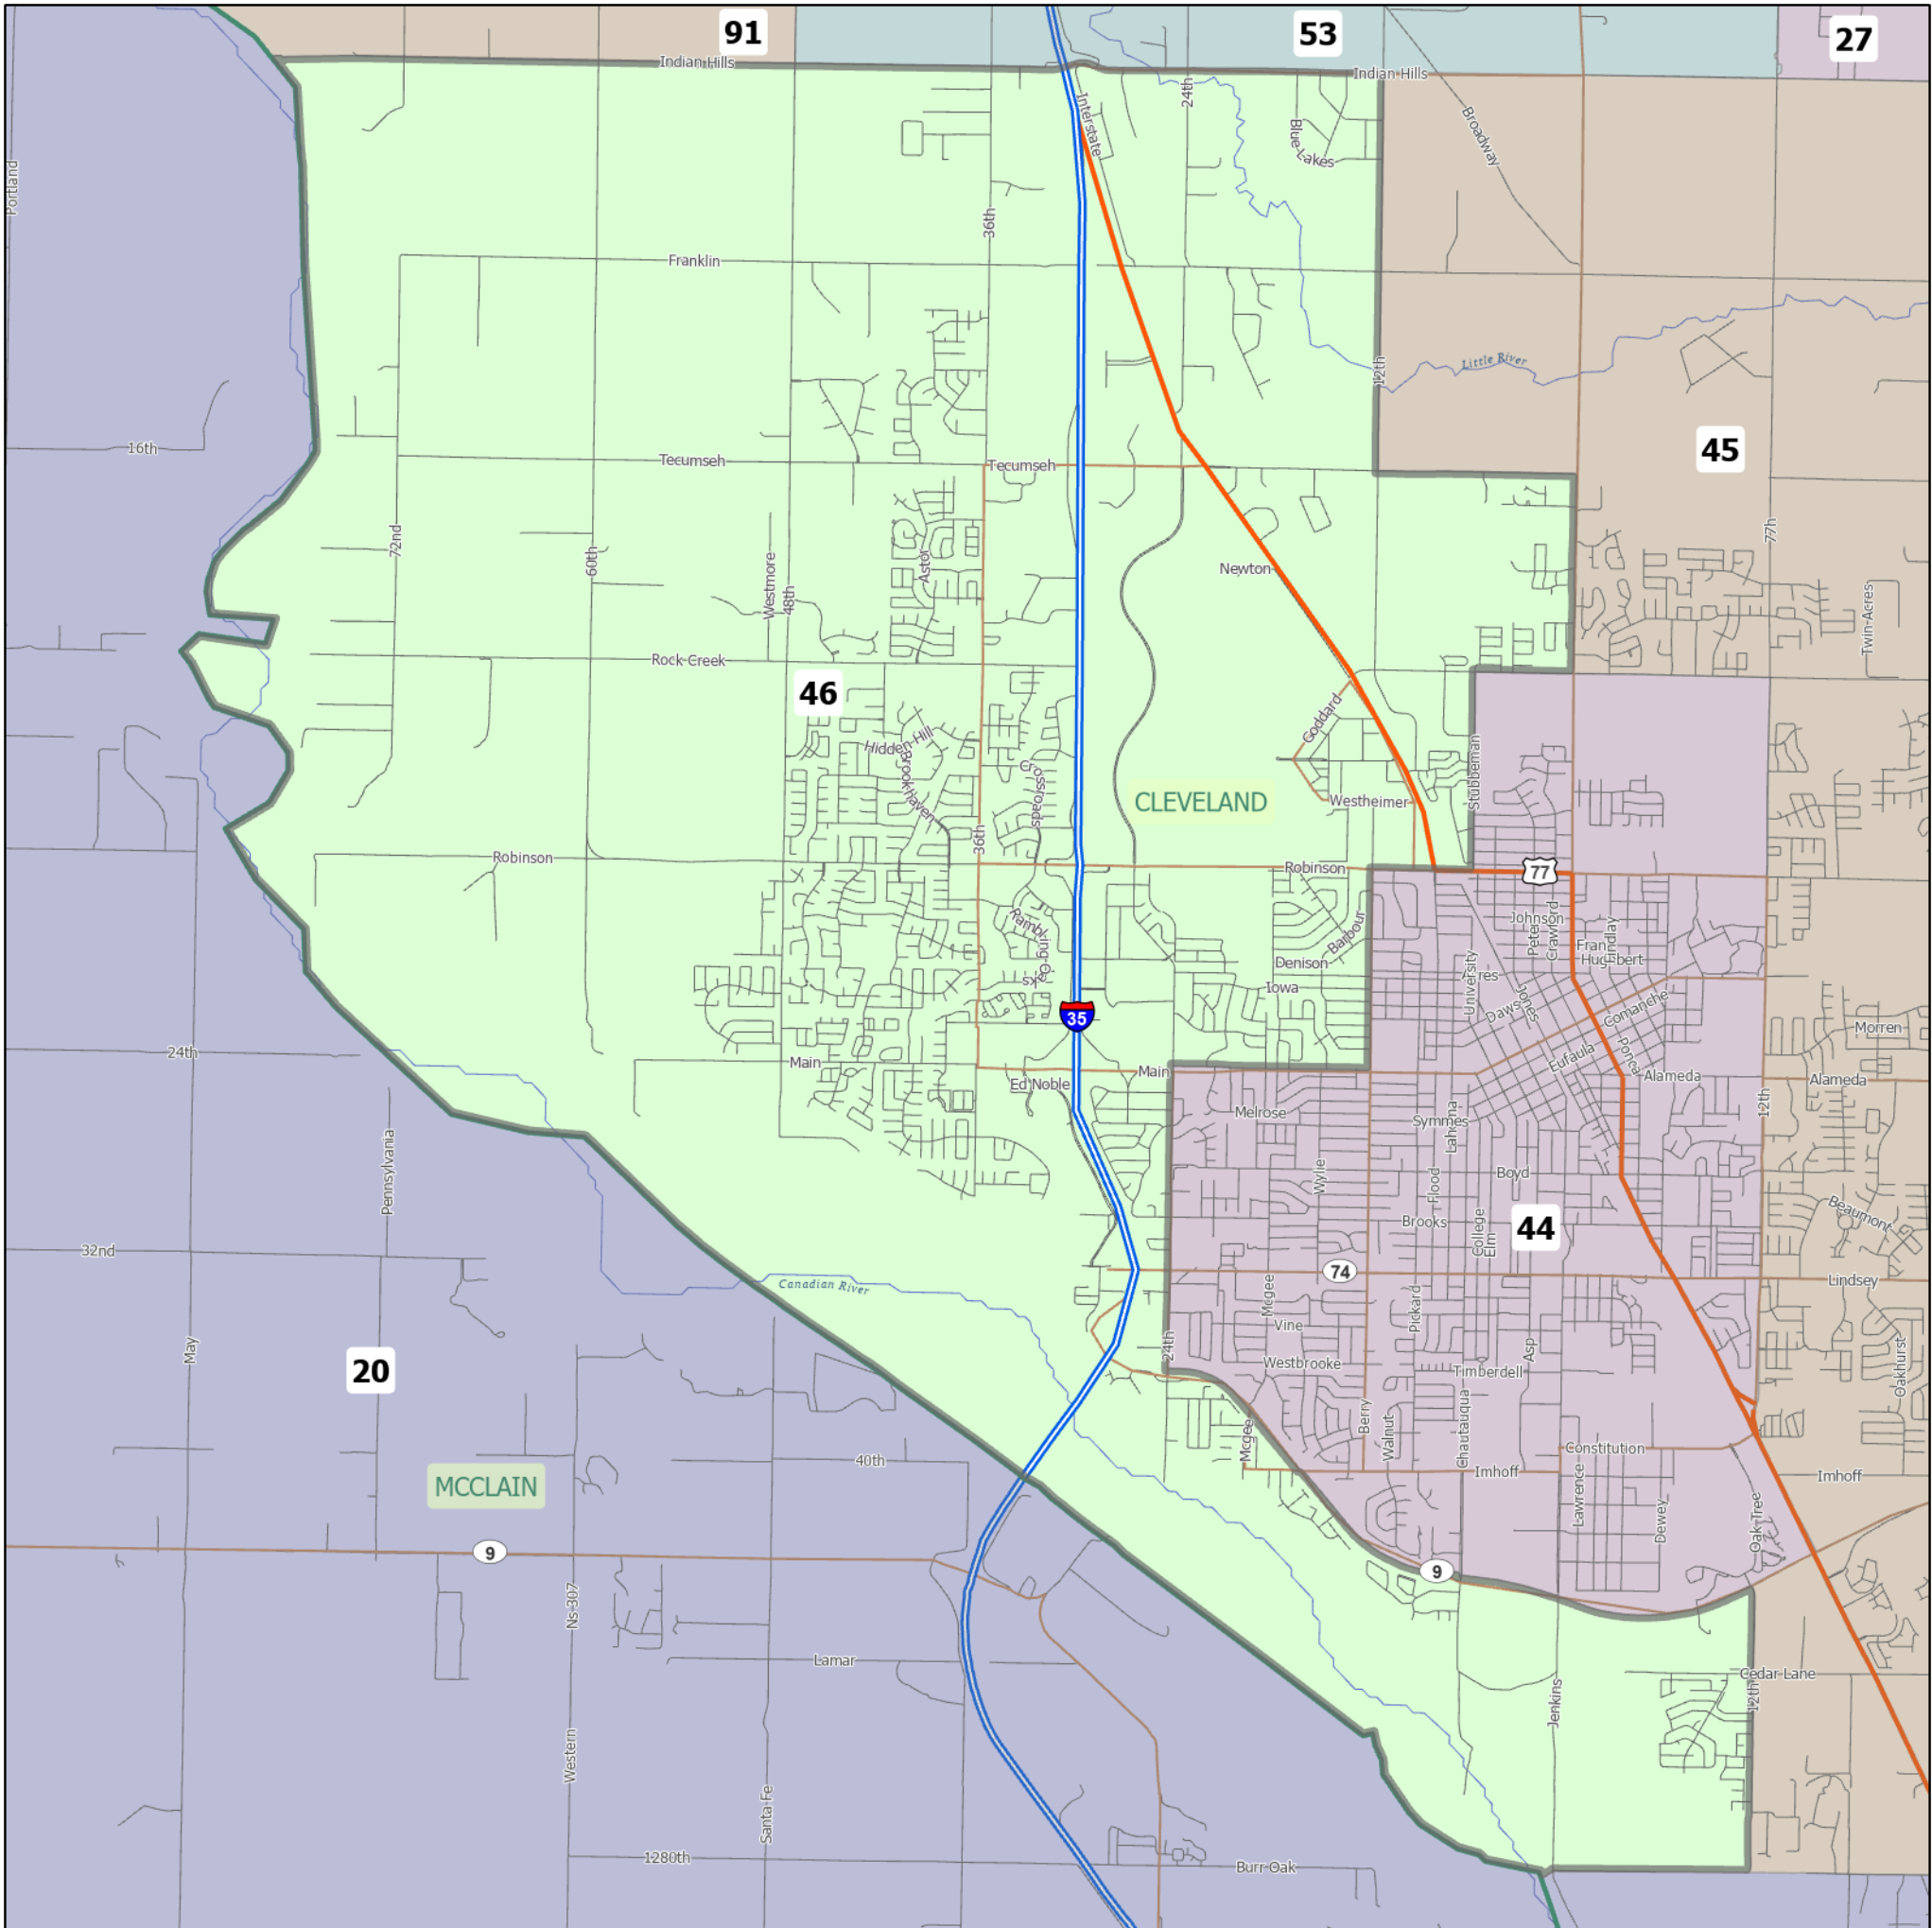

HD 46 | Rep. Jacob Rosecrants

The ideal district population, **38,939**, is based on the latest population estimate. **HD 46** has **39,002** people, which is **0.16%** from the ideal. **18%** of the people in the district are new constituents.

- 7.67% of the district is American Indian and Alaskan Native, alone or in combination with one or more other races.
- 5.92% of the district is Asian, alone or in combination with one or more other races.
- 4.05% of the district is Black or African American, alone or in combination with one or more other races.
- 0.29% of the district is Native Hawaiian and other Pacific Islander, alone or in combination with one or more other races.
- 75.25% of the district is non-Hispanic white.
- 1.92% of the district is some other race or ethnicity.
- 7.59% of the district is of Hispanic or Latino origin.

Area: 38 square miles
Perimeter: 35 miles

Counties
(* indicates partial county)
Cleveland*

Cities
Norman

School Districts
Moore, Norman

1 inch equals 1 miles

5/19/2021

Data: U.S. Census Bureau, 2015-2019 American Community Survey. ACS data are based on a sample and are subject to sampling variability. Each estimate has a margin of error. The sum of the racial categories sometimes does not equal 100% because of rounding and because survey participants can select more than one racial category. Hispanic origin is of any race.