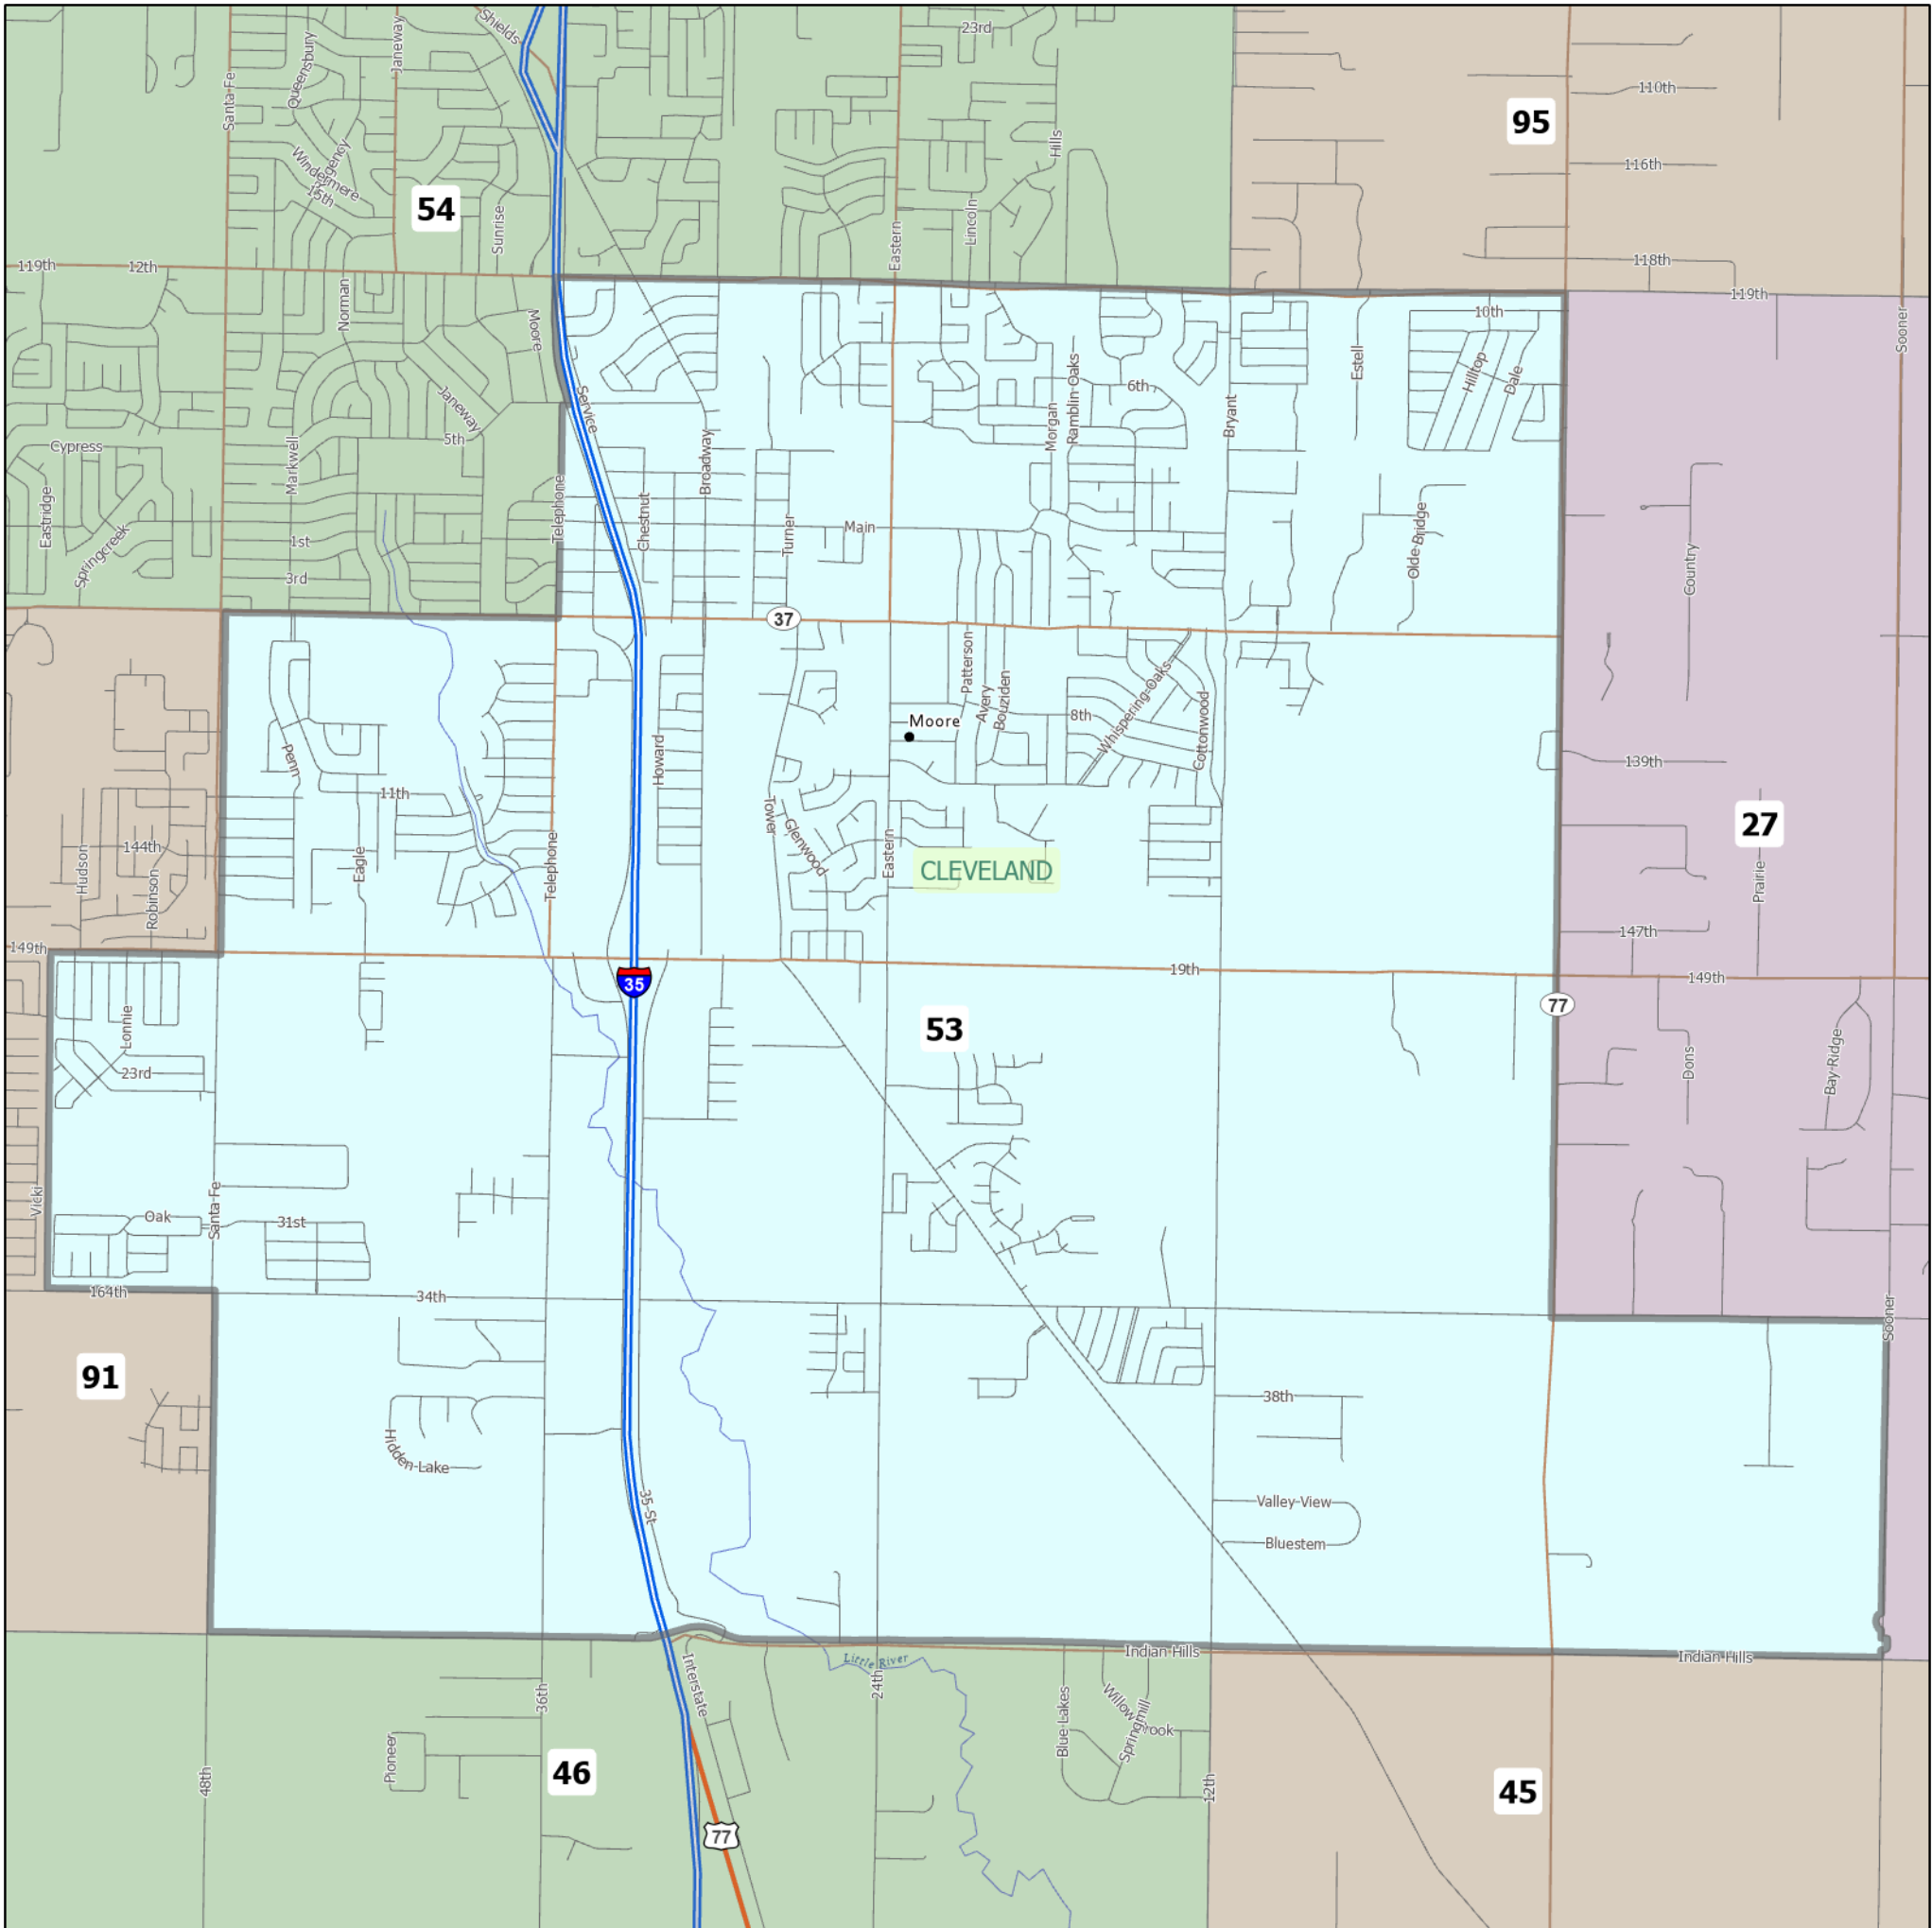

HD 53 | Rep. Mark McBride

The ideal district population, **38,939**, is based on the latest population estimate. **HD 53** has **38,557** people, which is **-0.98%** from the ideal. **0%** of the people in the district are new constituents.

- 9.86% of the district is American Indian and Alaskan Native, alone or in combination with one or more other races.
- 4.62% of the district is Asian, alone or in combination with one or more other races.
- 5.78% of the district is Black or African American, alone or in combination with one or more other races.
- 0.22% of the district is Native Hawaiian and other Pacific Islander, alone or in combination with one or more other races.
- 70.87% of the district is non-Hispanic white.
- 2.48% of the district is some other race or ethnicity.
- 9.86% of the district is of Hispanic or Latino origin.

Area: 16 square miles
Perimeter: 19 miles

Counties
(* indicates partial county)
Cleveland*

Cities
Moore, Norman

School Districts
Moore

1 inch equals 1 miles

5/19/2021
Data: U.S. Census Bureau, 2015-2019 American Community Survey. ACS data are based on a sample and are subject to sampling variability. Each estimate has a margin of error. The sum of the racial categories sometimes does not equal 100% because of rounding and because survey participants can select more than one racial category. Hispanic origin is of any race.