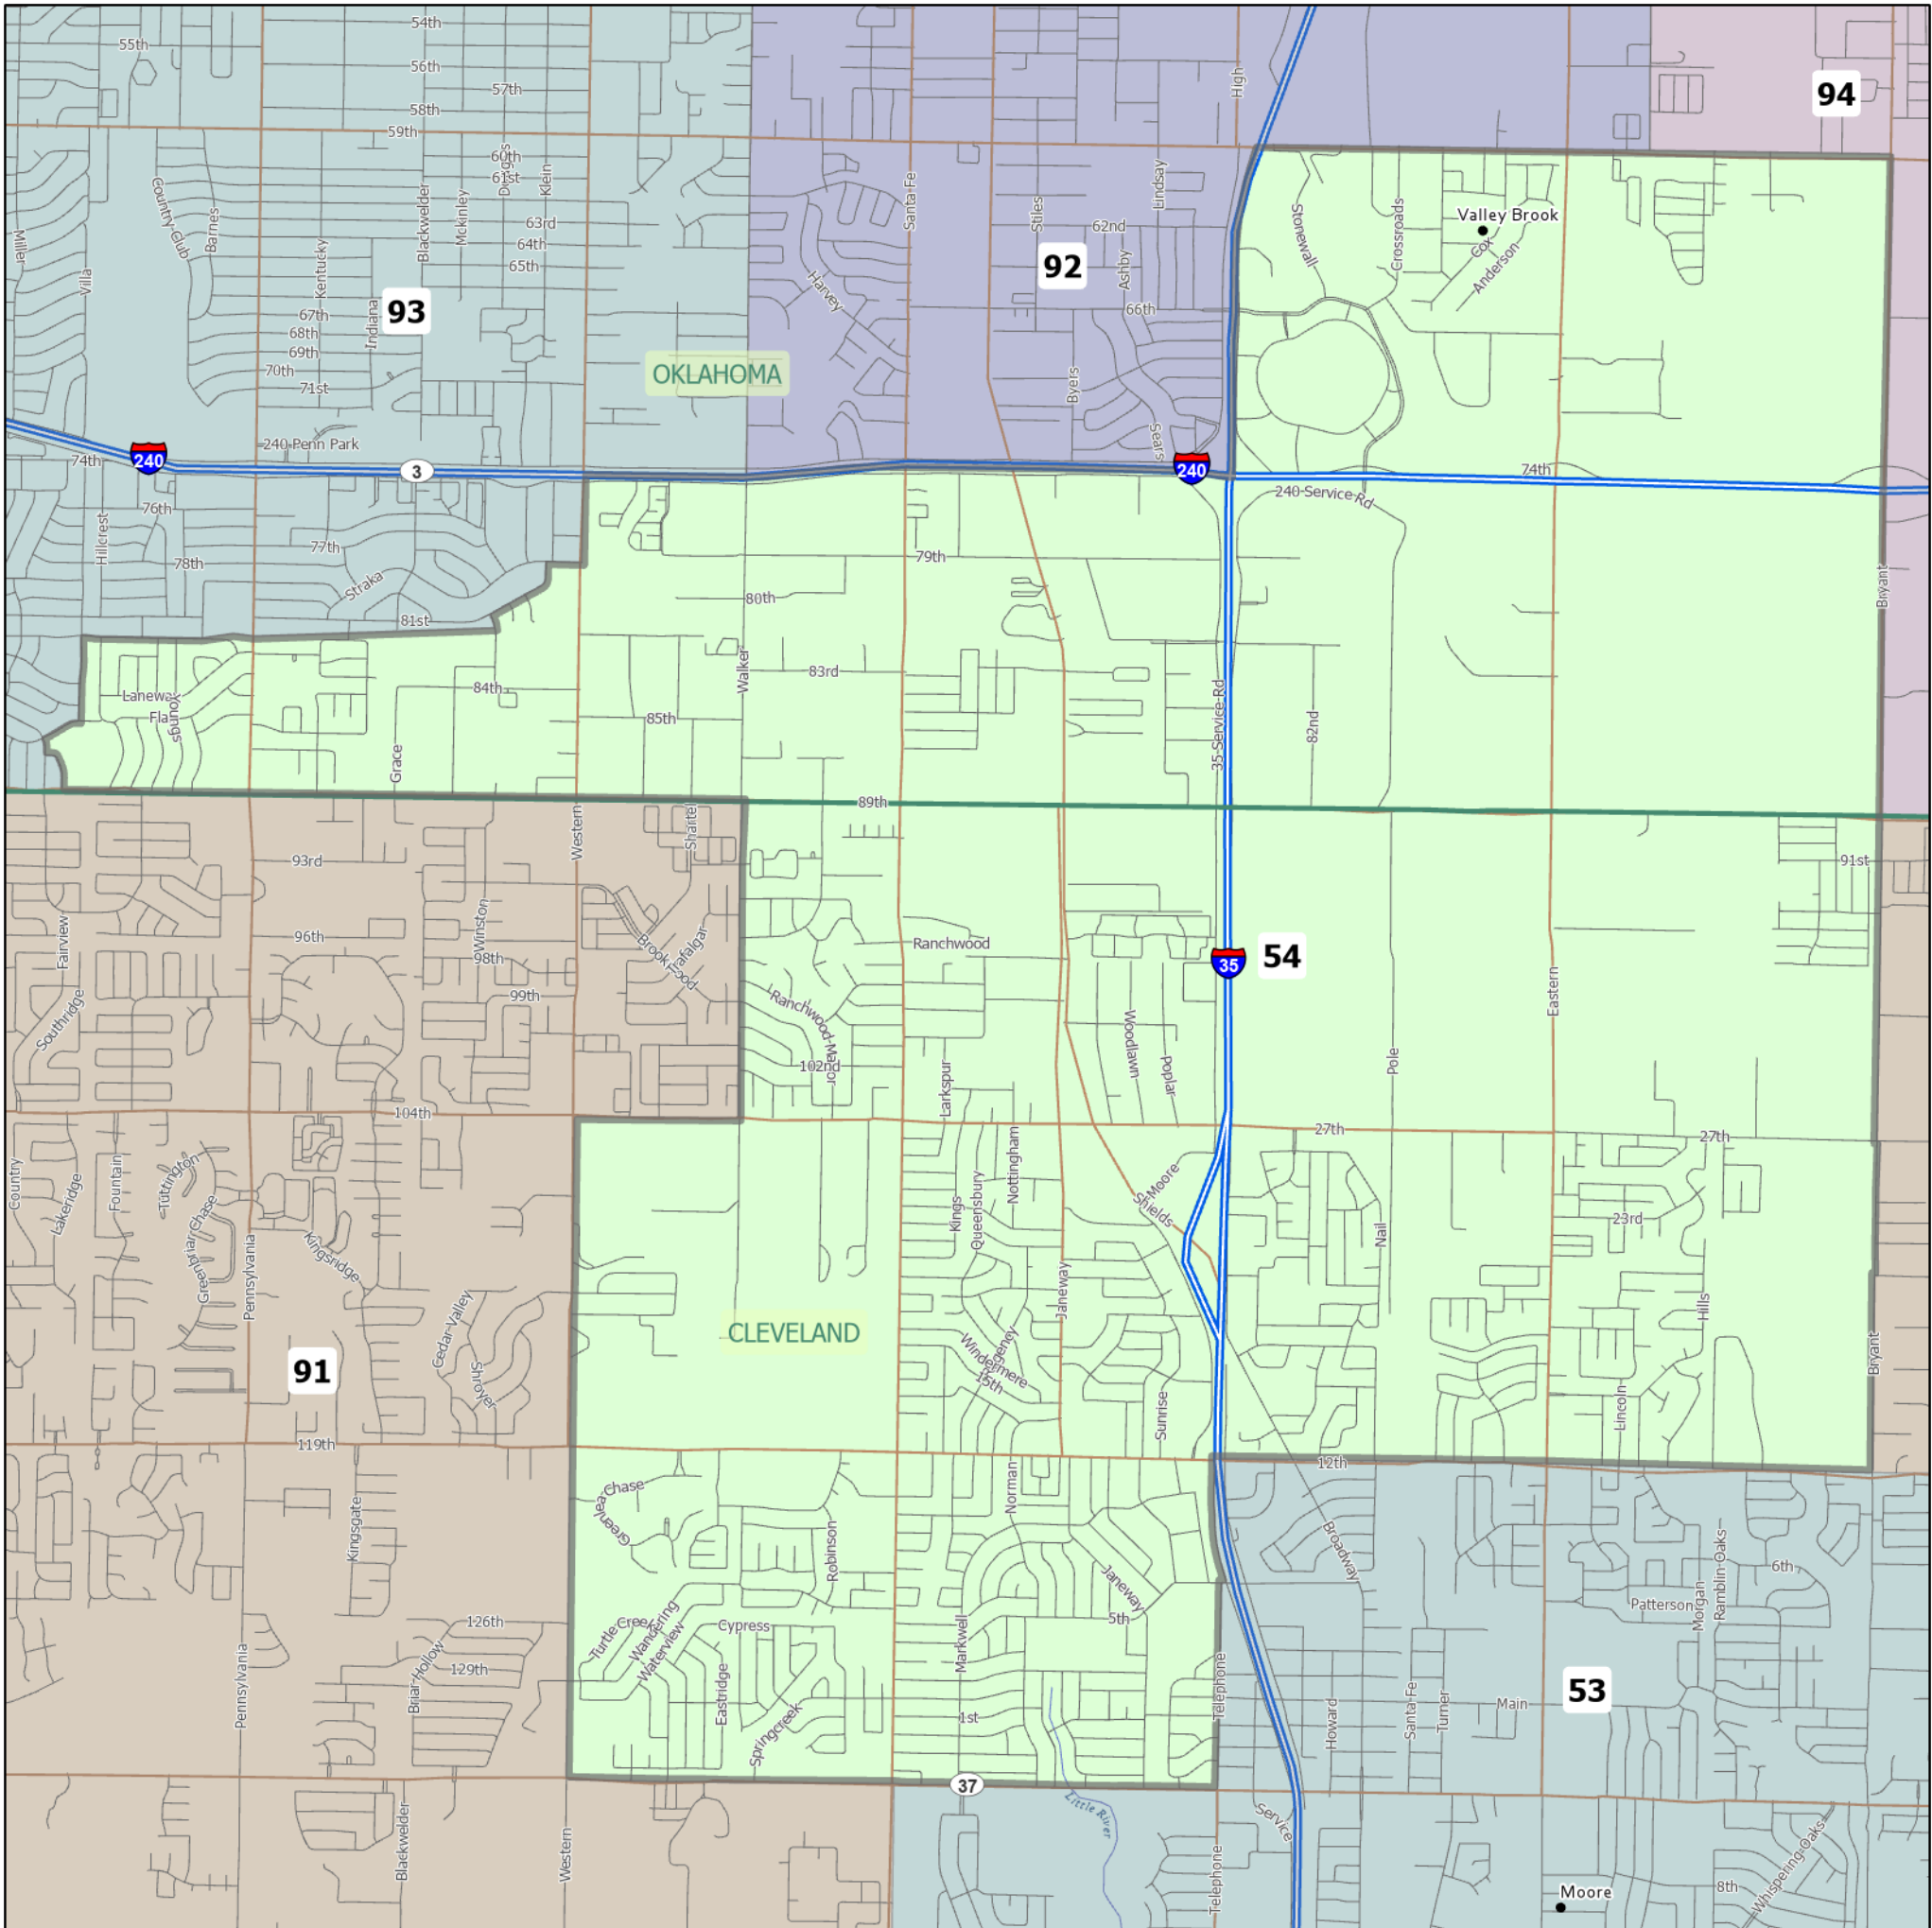

HD 54 | Rep. Kevin West

The ideal district population, **38,939**, is based on the latest population estimate. **HD 54** has **39,144** people, which is **0.53%** from the ideal. **5%** of the people in the district are new constituents.

- 7.18% of the district is American Indian and Alaskan Native, alone or in combination with one or more other races.
- 3.1% of the district is Asian, alone or in combination with one or more other races.
- 12.02% of the district is Black or African American, alone or in combination with one or more other races.
- 0.45% of the district is Native Hawaiian and other Pacific Islander, alone or in combination with one or more other races.
- 66.12% of the district is non-Hispanic white.
- 2.69% of the district is some other race or ethnicity.
- 13.27% of the district is of Hispanic or Latino origin.

Area: 16 square miles
Perimeter: 22 miles

Counties
(* indicates partial county)
Cleveland*, Oklahoma*

Cities
Moore, Oklahoma City, Valley Brook

School Districts
Moore, Oklahoma City

1 inch equals 1 miles

5/19/2021
Data: U.S. Census Bureau, 2015-2019 American Community Survey. ACS data are based on a sample and are subject to sampling variability. Each estimate has a margin of error. The sum of the racial categories sometimes does not equal 100% because of rounding and because survey participants can select more than one racial category. Hispanic origin is of any race.