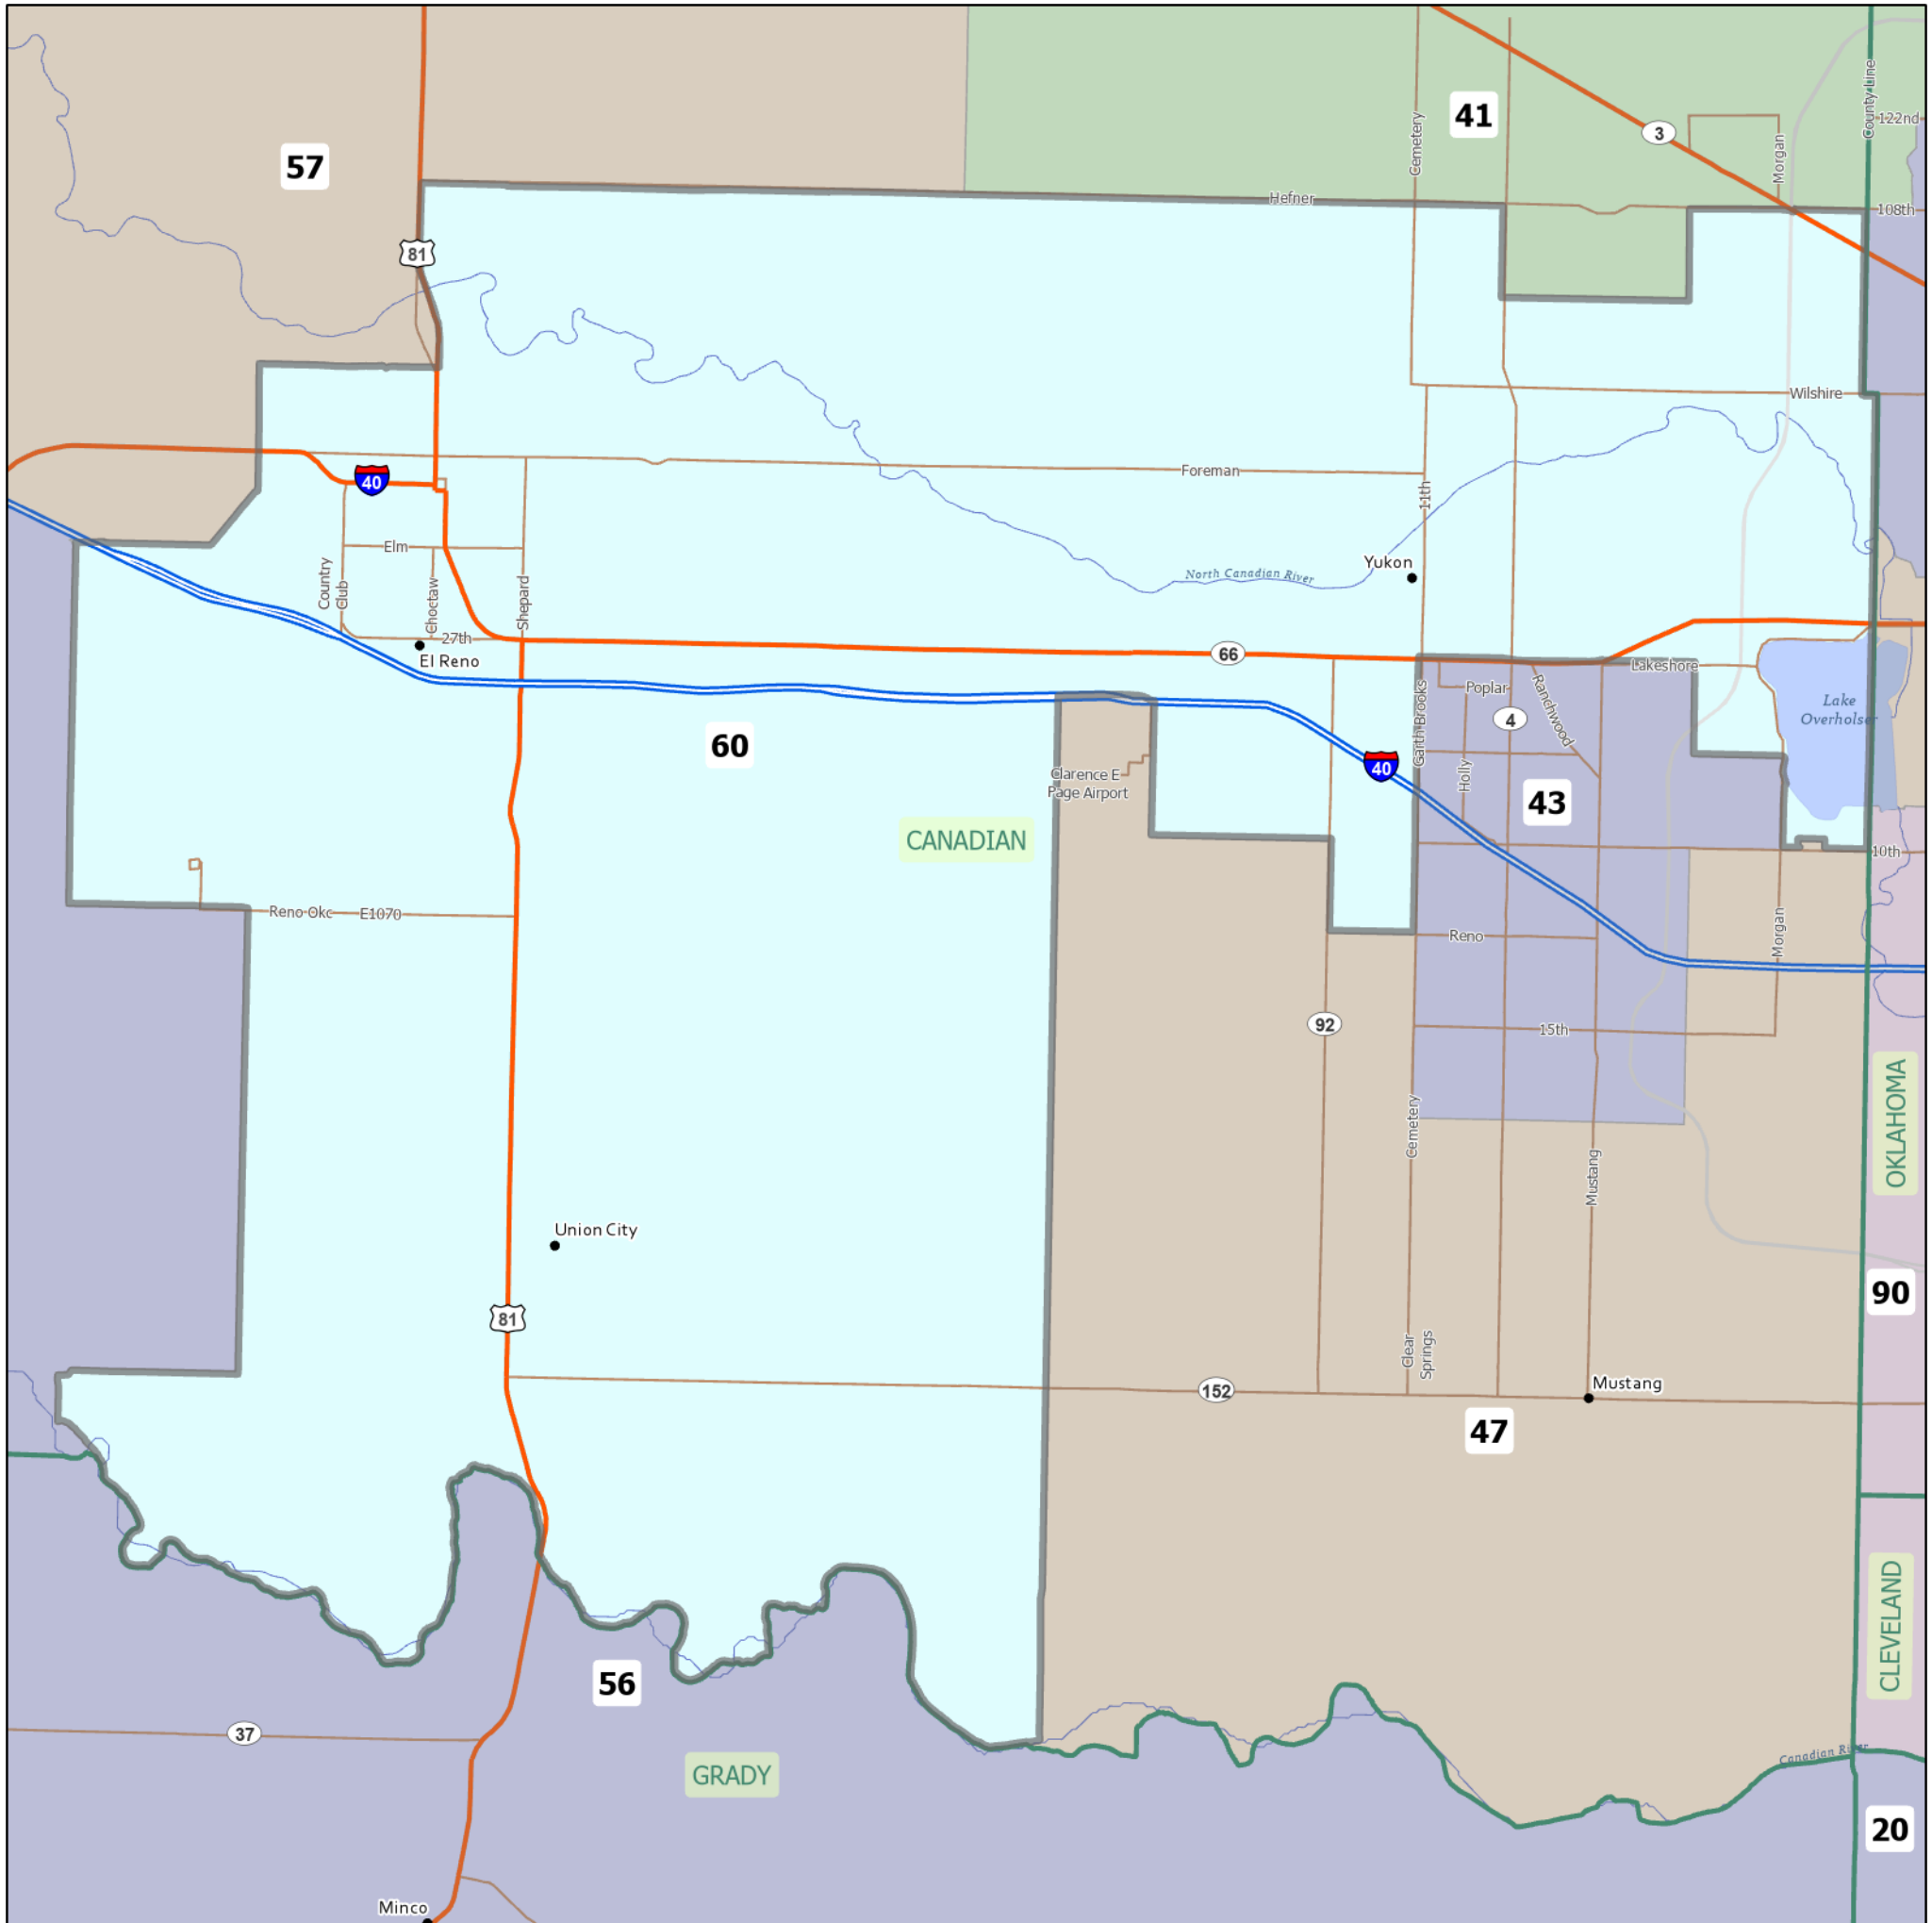

# HD 60 | Rep. Rhonda Baker

The ideal district population, **38,939**, is based on the latest population estimate. **HD 60** has **38,671** people, which is **-0.69%** from the ideal. **23%** of the people in the district are new constituents.

- 10.79% of the district is American Indian and Alaskan Native, alone or in combination with one or more other races.
- 2.37% of the district is Asian, alone or in combination with one or more other races.
- 6.82% of the district is Black or African American, alone or in combination with one or more other races.
- 0.06% of the district is Native Hawaiian and other Pacific Islander, alone or in combination with one or more other races.
- 68.79% of the district is non-Hispanic white.
- 6.58% of the district is some other race or ethnicity.
- 13.3% of the district is of Hispanic or Latino origin.

Area: 201 square miles  
Perimeter: 94 miles

Counties  
(\* indicates partial county)  
Canadian\*

Cities  
El Reno, Oklahoma City, Union City, Yukon

School Districts  
Banner, Darlington, El Reno, Maple, Piedmont, Riverside, Union City, Yukon

1 inch equals 2 miles

County

House District

5/19/2021

Data: U.S. Census Bureau, 2015-2019 American Community Survey. ACS data are based on a sample and are subject to sampling variability. Each estimate has a margin of error. The sum of the racial categories sometimes does not equal 100% because of rounding and because survey participants can select more than one racial category. Hispanic origin is of any race.