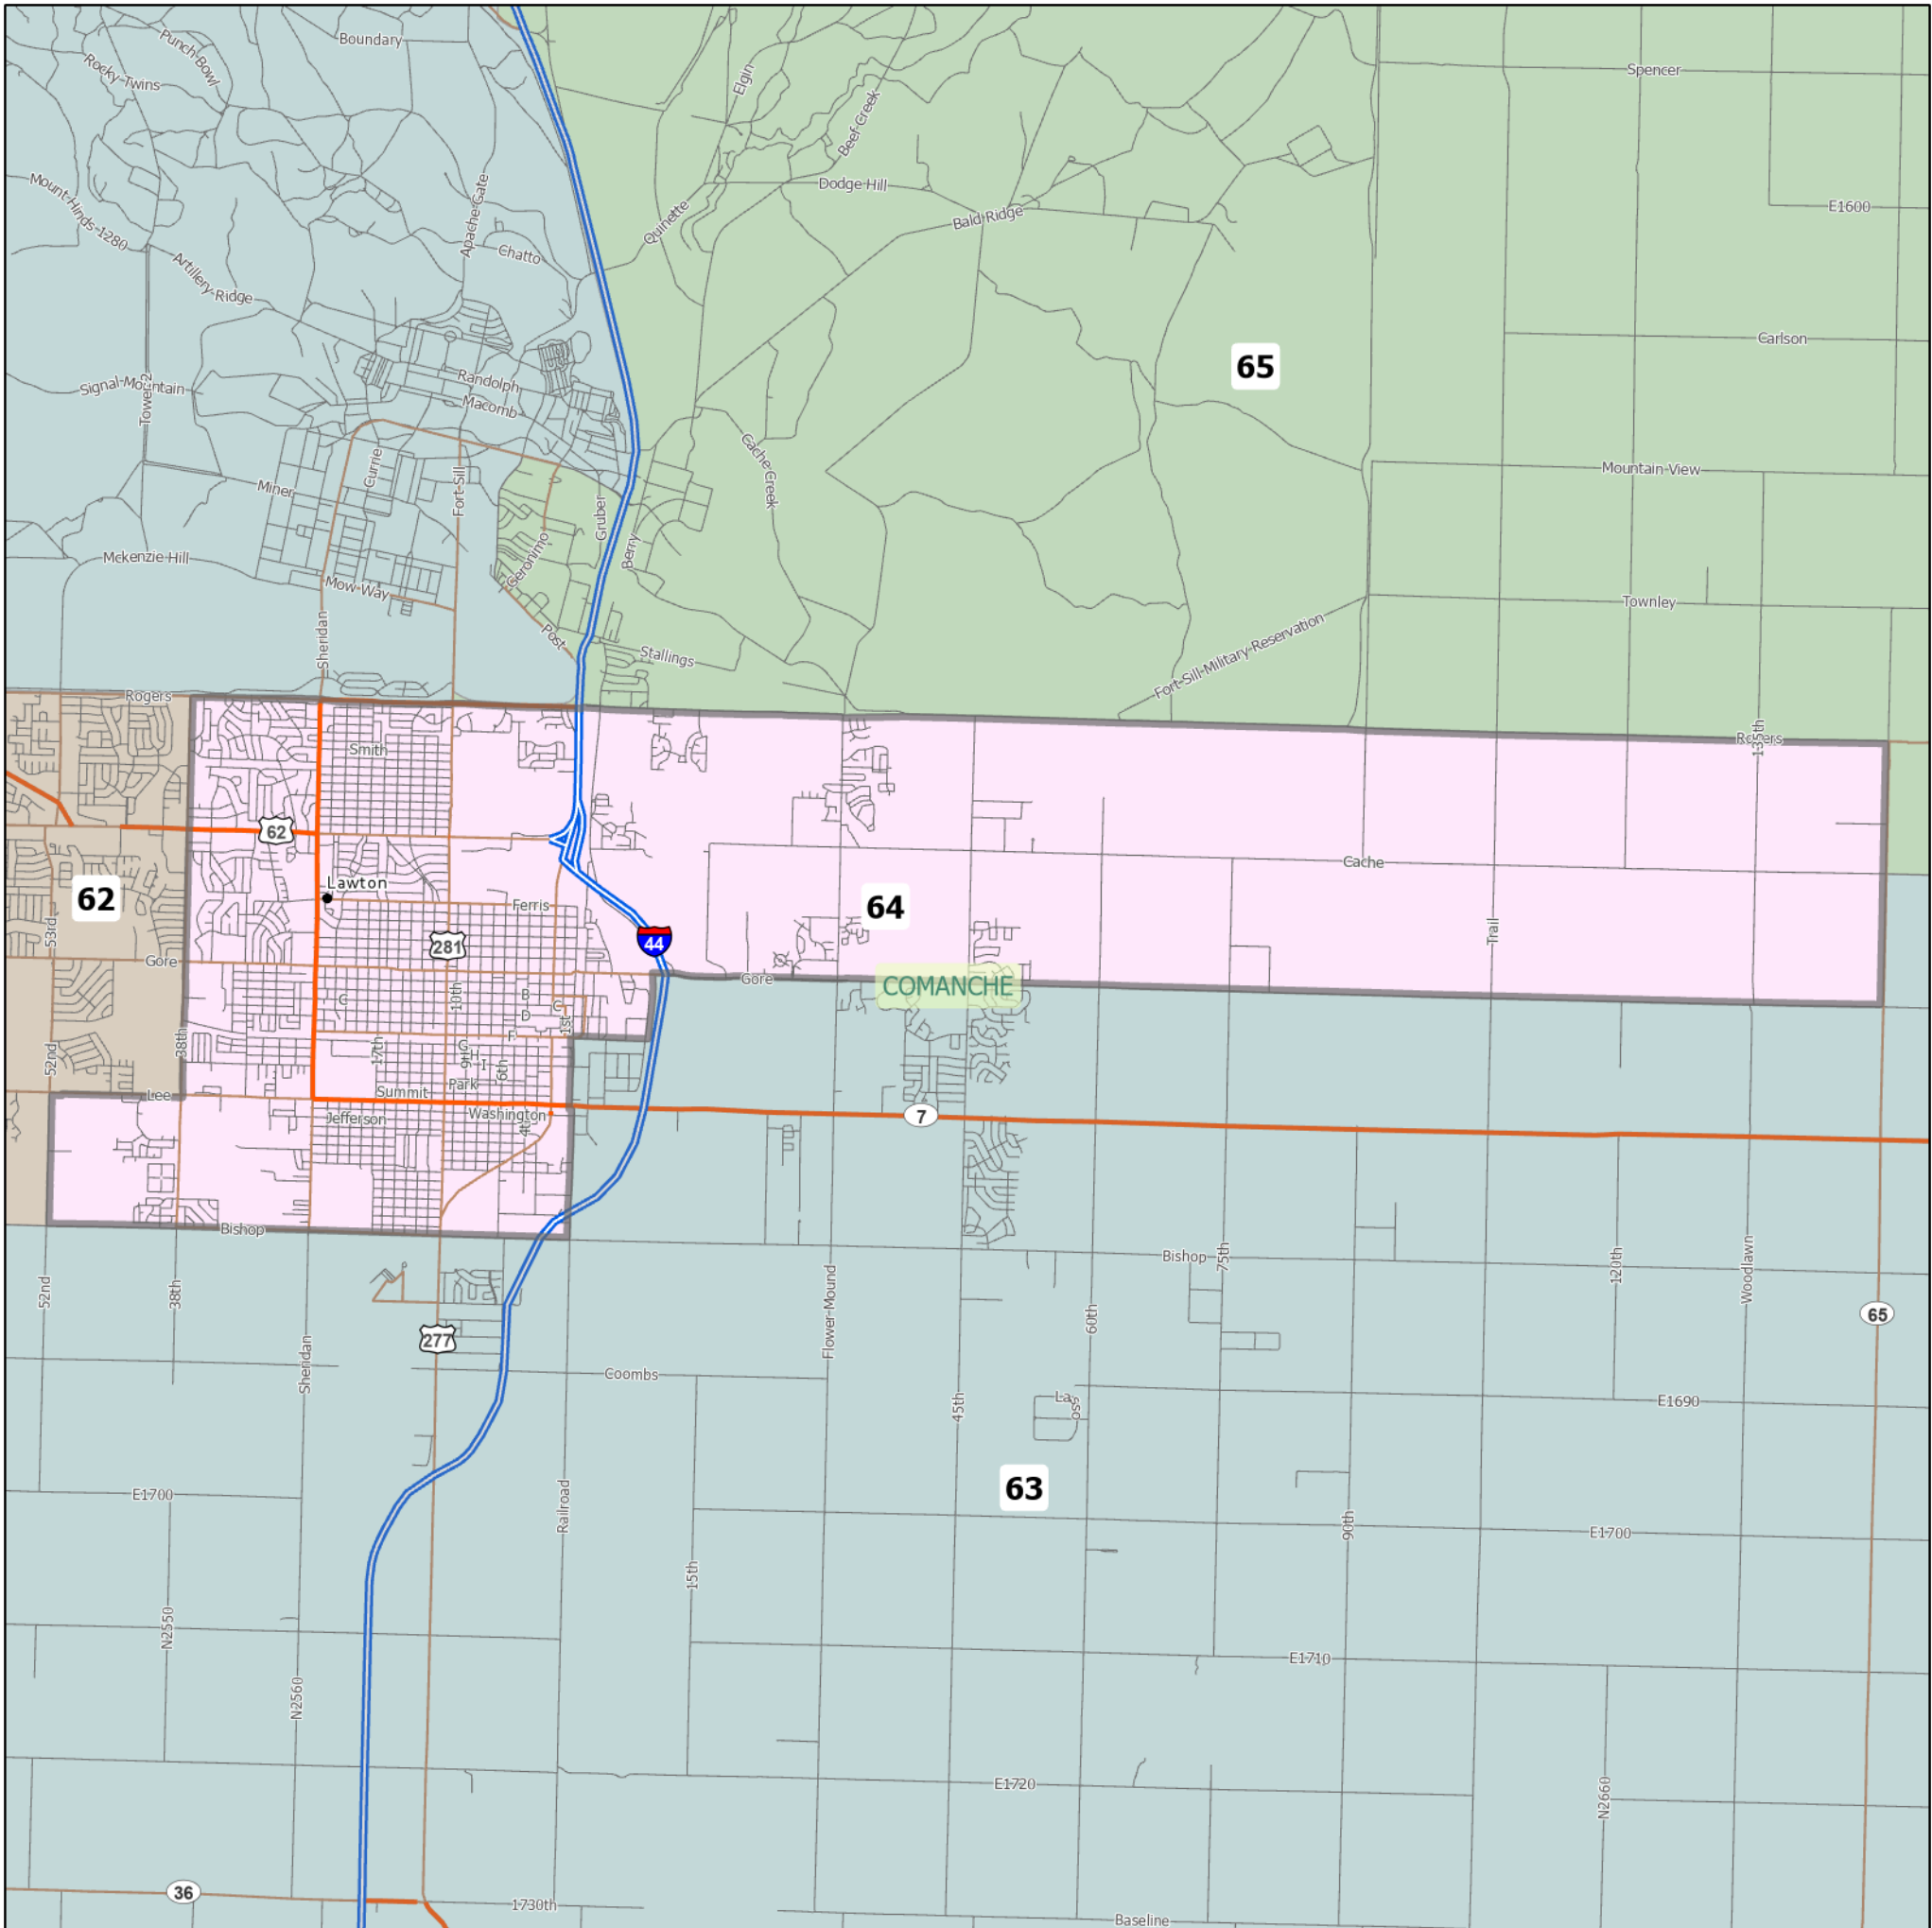

HD 64 | Rep. Rande Worthen

The ideal district population, **38,939**, is based on the latest population estimate. **HD 64** has **38,737** people, which is **-0.52%** from the ideal. **18%** of the people in the district are new constituents.

- 12.98% of the district is American Indian and Alaskan Native, alone or in combination with one or more other races.
- 4.74% of the district is Asian, alone or in combination with one or more other races.
- 23.23% of the district is Black or African American, alone or in combination with one or more other races.
- 0.69% of the district is Native Hawaiian and other Pacific Islander, alone or in combination with one or more other races.
- 51.79% of the district is non-Hispanic white.
- 4.41% of the district is some other race or ethnicity.
- 14.89% of the district is of Hispanic or Latino origin.

Area: 33 square miles
Perimeter: 36 miles

Counties
(* indicates partial county)
Comanche*

Cities
Lawton

School Districts
Bishop, Central High, Elgin, Lawton

1 inch equals 1 miles

5/19/2021

Data: U.S. Census Bureau, 2015-2019 American Community Survey. ACS data are based on a sample and are subject to sampling variability. Each estimate has a margin of error. The sum of the racial categories sometimes does not equal 100% because of rounding and because survey participants can select more than one racial category. Hispanic origin is of any race.