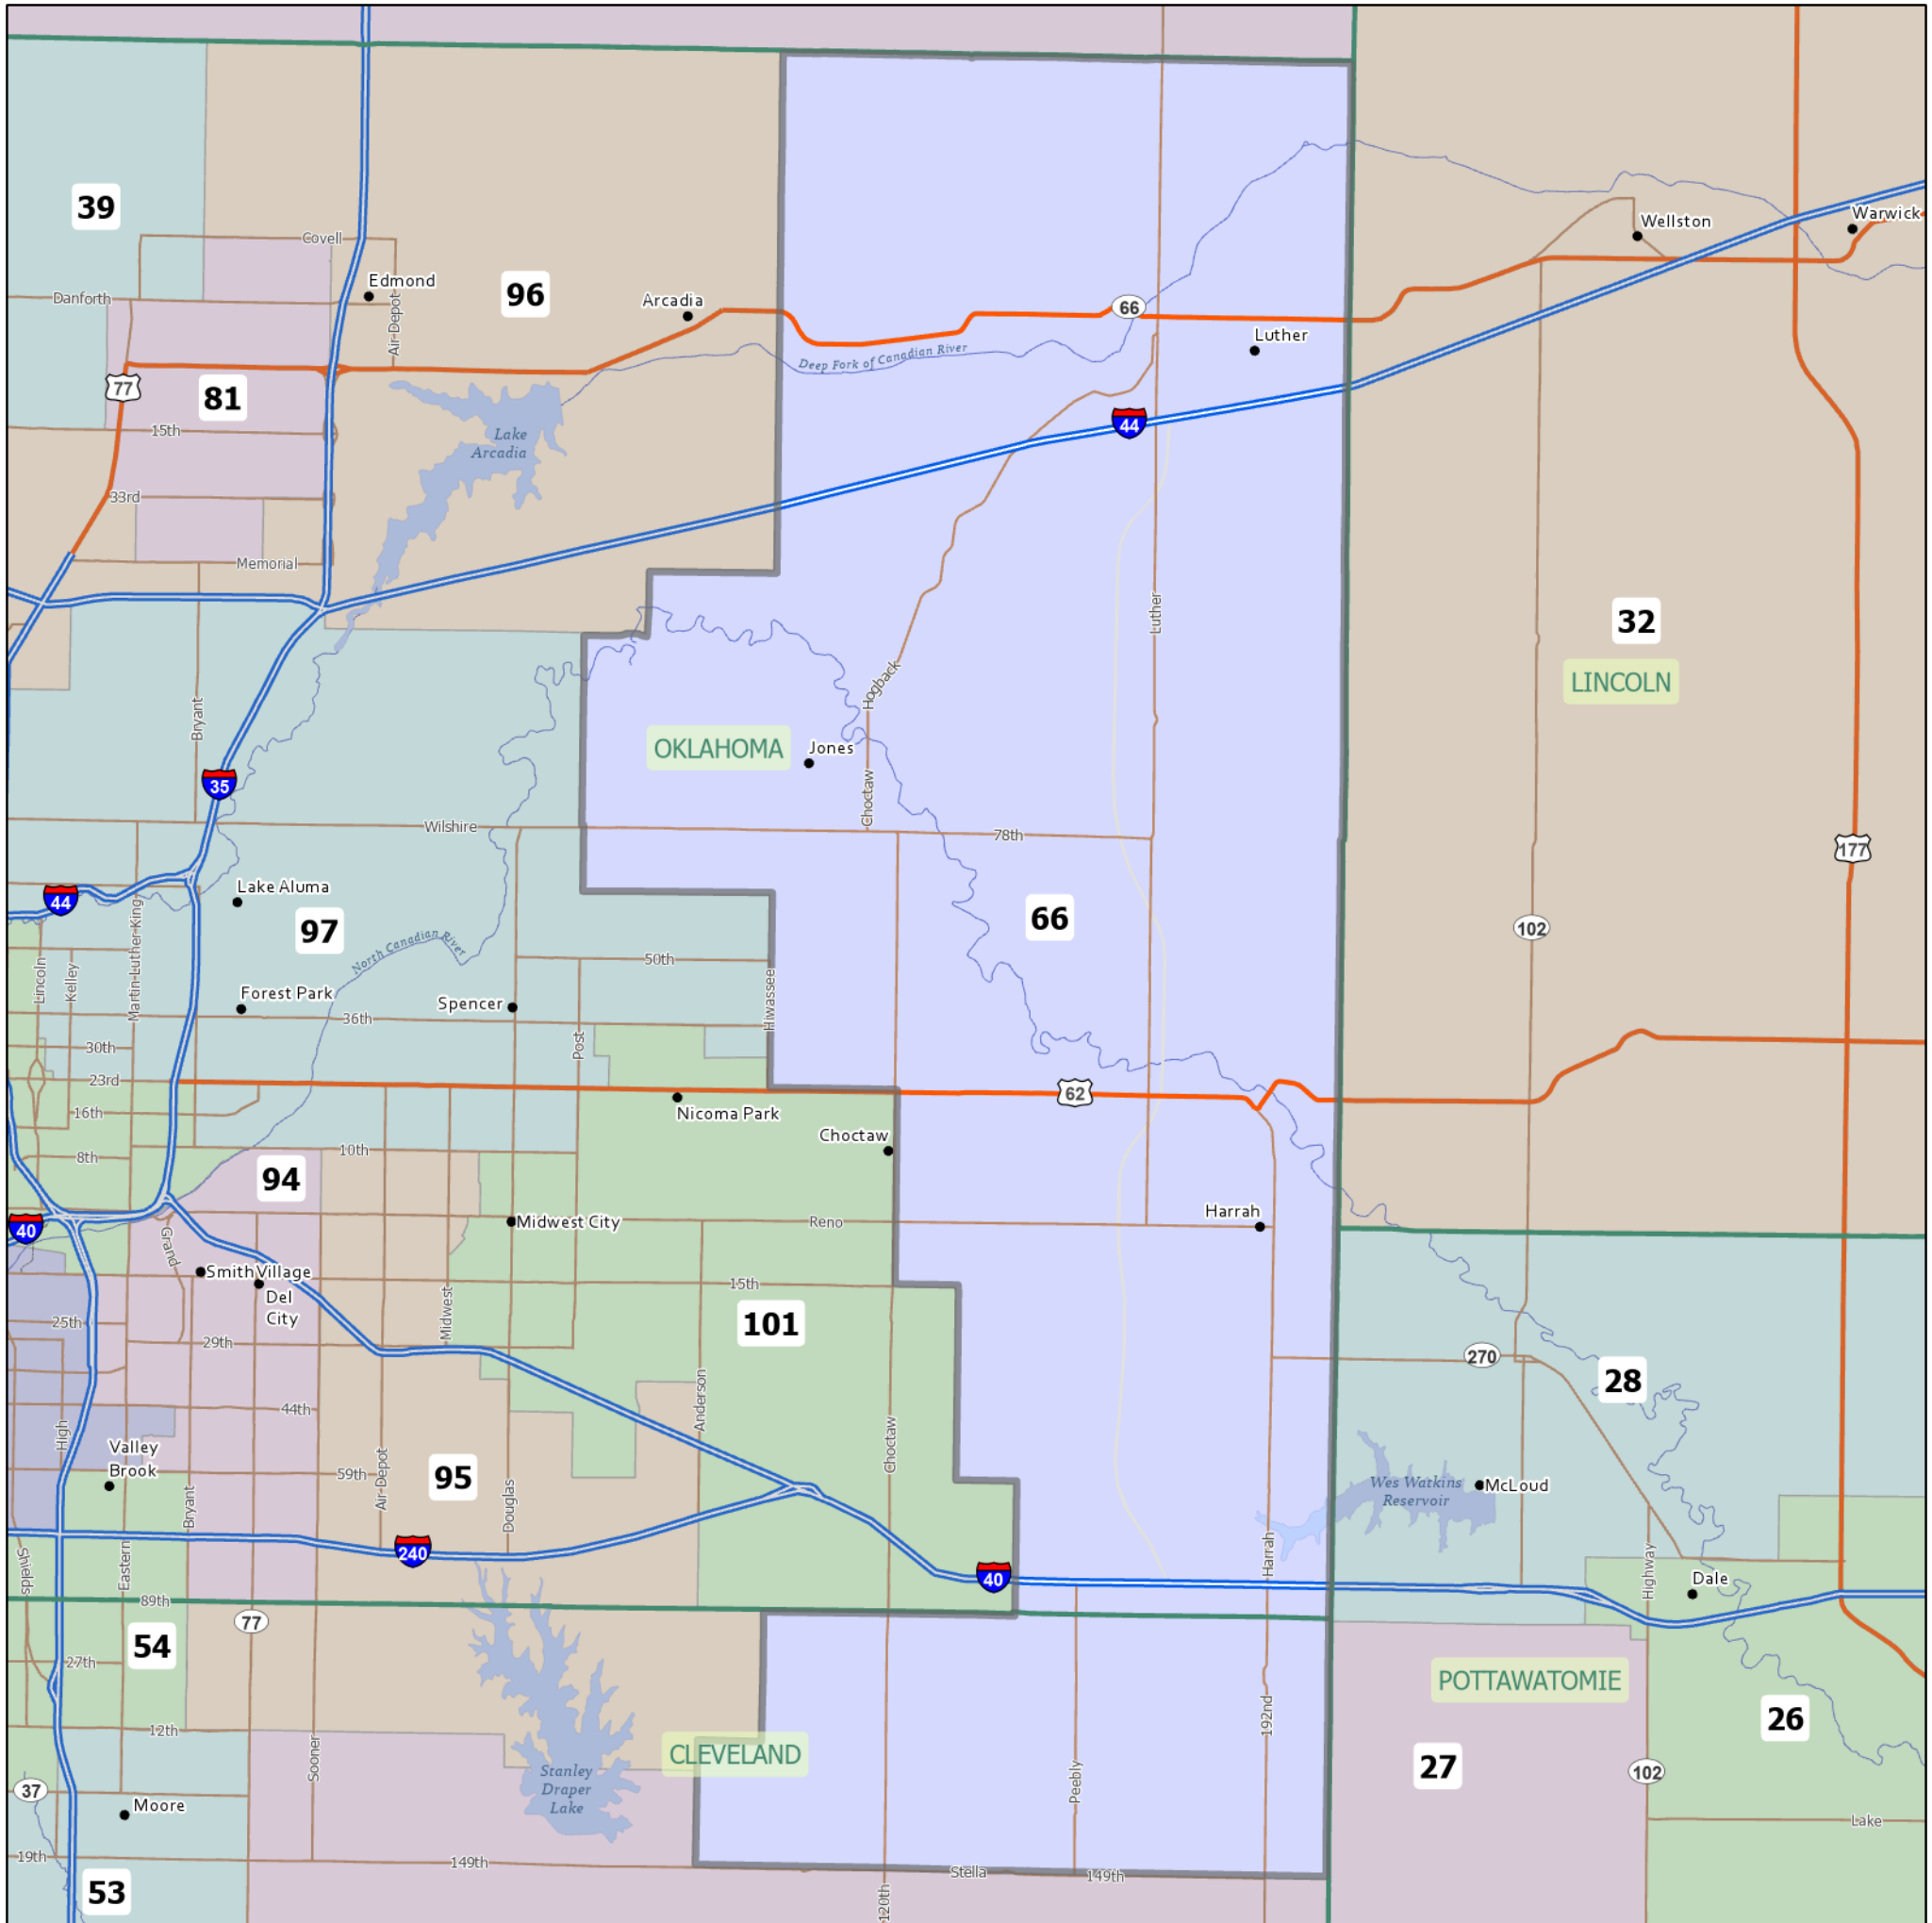

# HD 66 | Rep. Jadine Nollan

The ideal district population, **38,939**, is based on the latest population estimate. **HD 66** has **38,470** people, which is **-1.2%** from the ideal. **100%** of the people in the district are new constituents.

- 9.45% of the district is American Indian and Alaskan Native, alone or in combination with one or more other races.
- 1.04% of the district is Asian, alone or in combination with one or more other races.
- 4.83% of the district is Black or African American, alone or in combination with one or more other races.
- 0.17% of the district is Native Hawaiian and other Pacific Islander, alone or in combination with one or more other races.
- 81.1% of the district is non-Hispanic white.
- 0.8% of the district is some other race or ethnicity.
- 4.82% of the district is of Hispanic or Latino origin.

Area: 244 square miles  
Perimeter: 90 miles

Counties  
(\* indicates partial county)  
Cleveland\*, Oklahoma\*

Cities  
Choctaw, Edmond, Harrah, Jones, Luther, Norman, Oklahoma City

School Districts  
Choctaw/Nicoma Park, Harrah, Jones, Little Axe, Luther, McLoud, Mid-Del City, Moore, Oklahoma City

1 inch equals 3 miles

County

House District

5/19/2021  
Data: U.S. Census Bureau, 2015-2019 American Community Survey. ACS data are based on a sample and are subject to sampling variability. Each estimate has a margin of error. The sum of the racial categories sometimes does not equal 100% because of rounding and because survey participants can select more than one racial category. Hispanic origin is of any race.