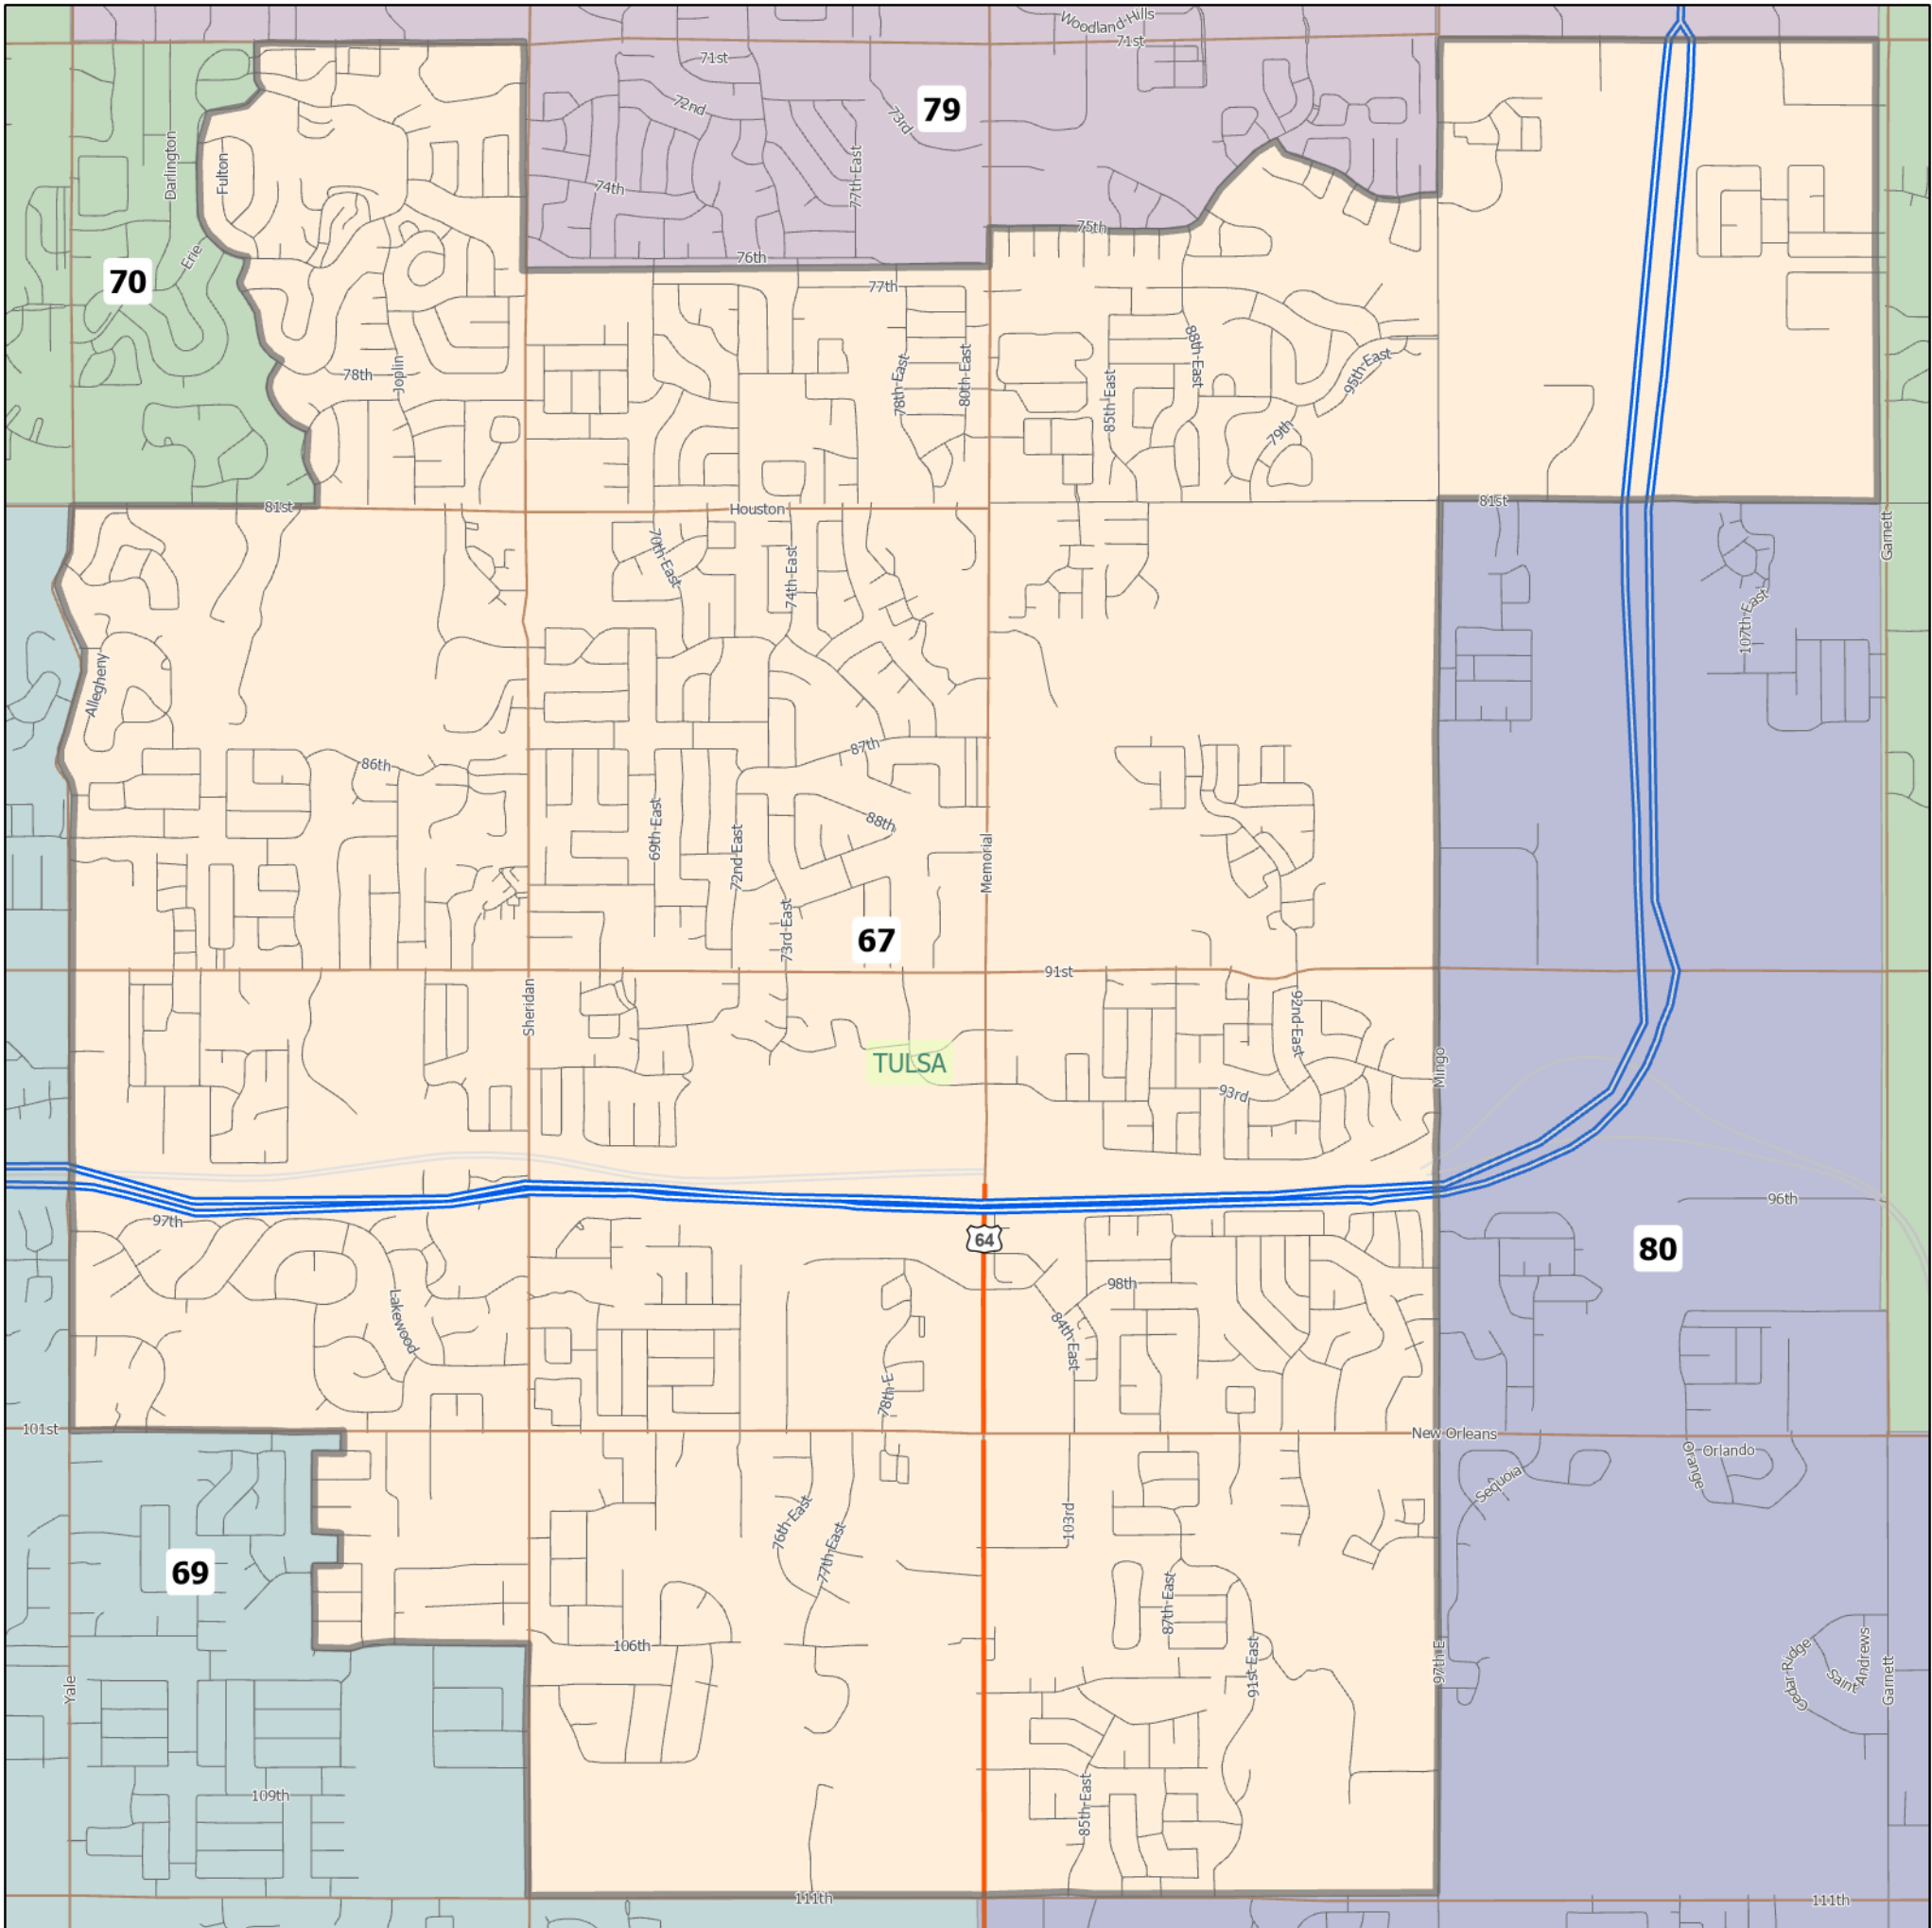

# HD 67 | Rep. Jeff Boatman

The ideal district population, **38,939**, is based on the latest population estimate. **HD 67** has **38,807** people, which is **-0.34%** from the ideal. **27%** of the people in the district are new constituents.

7.01% of the district is American Indian and Alaskan Native, alone or in combination with one or more other races.  
7.94% of the district is Asian, alone or in combination with one or more other races.  
9.42% of the district is Black or African American, alone or in combination with one or more other races.  
0.04% of the district is Native Hawaiian and other Pacific Islander, alone or in combination with one or more other races.  
70.74% of the district is non-Hispanic white.  
1.09% of the district is some other race or ethnicity.  
6.43% of the district is of Hispanic or Latino origin.

Counties  
(\* indicates partial county)  
Tulsa\*

Cities  
Bixby, Tulsa

School Districts  
Bixby, Jenks, Tulsa, Union

Area: 11 square miles  
Perimeter: 18 miles

1 inch equals 0 miles

5/19/2021  
Data: U.S. Census Bureau, 2015-2019 American Community Survey. ACS data are based on a sample and are subject to sampling variability. Each estimate has a margin of error. The sum of the racial categories sometimes does not equal 100% because of rounding and because survey participants can select more than one racial category. Hispanic origin is of any race.