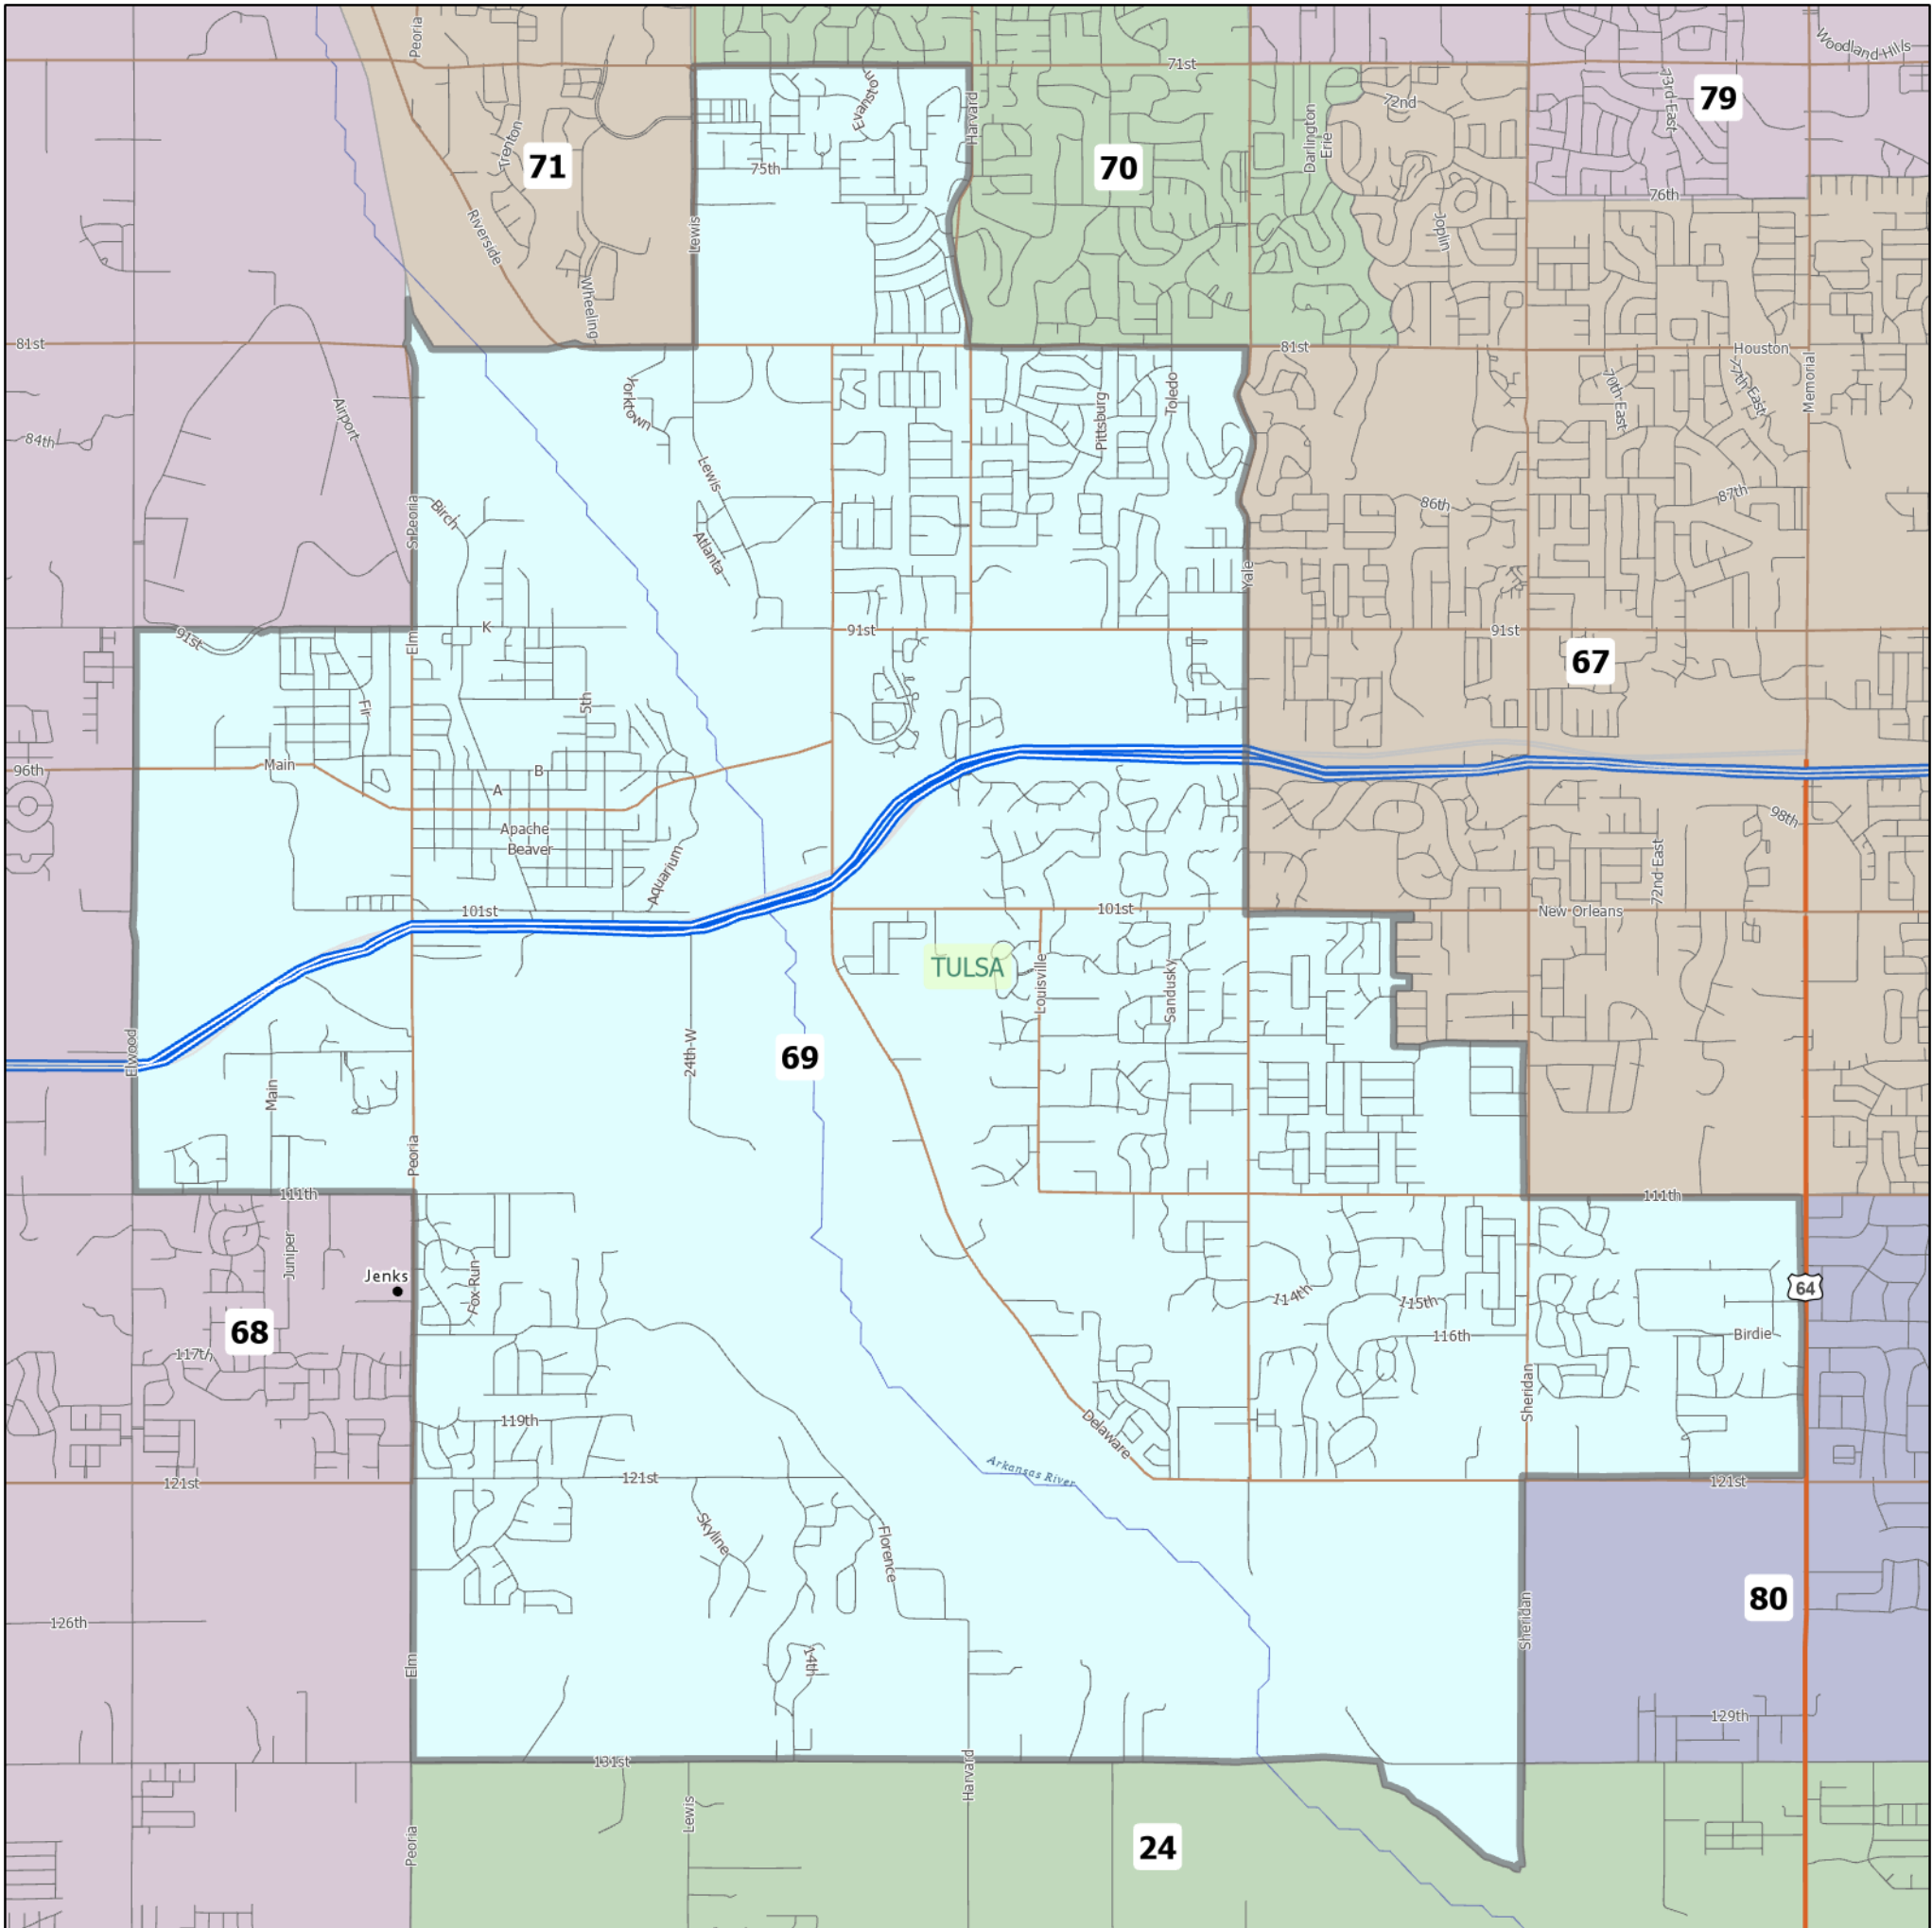

# HD 69 | Rep. Sheila Dills

The ideal district population, **38,939**, is based on the latest population estimate. **HD 69** has **39,131** people, which is **0.49%** from the ideal. **16%** of the people in the district are new constituents.

- 7.2% of the district is American Indian and Alaskan Native, alone or in combination with one or more other races.
- 7.46% of the district is Asian, alone or in combination with one or more other races.
- 5.52% of the district is Black or African American, alone or in combination with one or more other races.
- 0.11% of the district is Native Hawaiian and other Pacific Islander, alone or in combination with one or more other races.
- 72.95% of the district is non-Hispanic white.
- 1.28% of the district is some other race or ethnicity.
- 7.43% of the district is of Hispanic or Latino origin.

Area: 22 square miles  
Perimeter: 25 miles

Counties  
(\* indicates partial county)  
Tulsa\*

Cities  
Bixby, Jenks, Tulsa

School Districts  
Bixby, Jenks

1 inch equals 1 miles

5/19/2021  
Data: U.S. Census Bureau, 2015-2019 American Community Survey. ACS data are based on a sample and are subject to sampling variability. Each estimate has a margin of error. The sum of the racial categories sometimes does not equal 100% because of rounding and because survey participants can select more than one racial category. Hispanic origin is of any race.