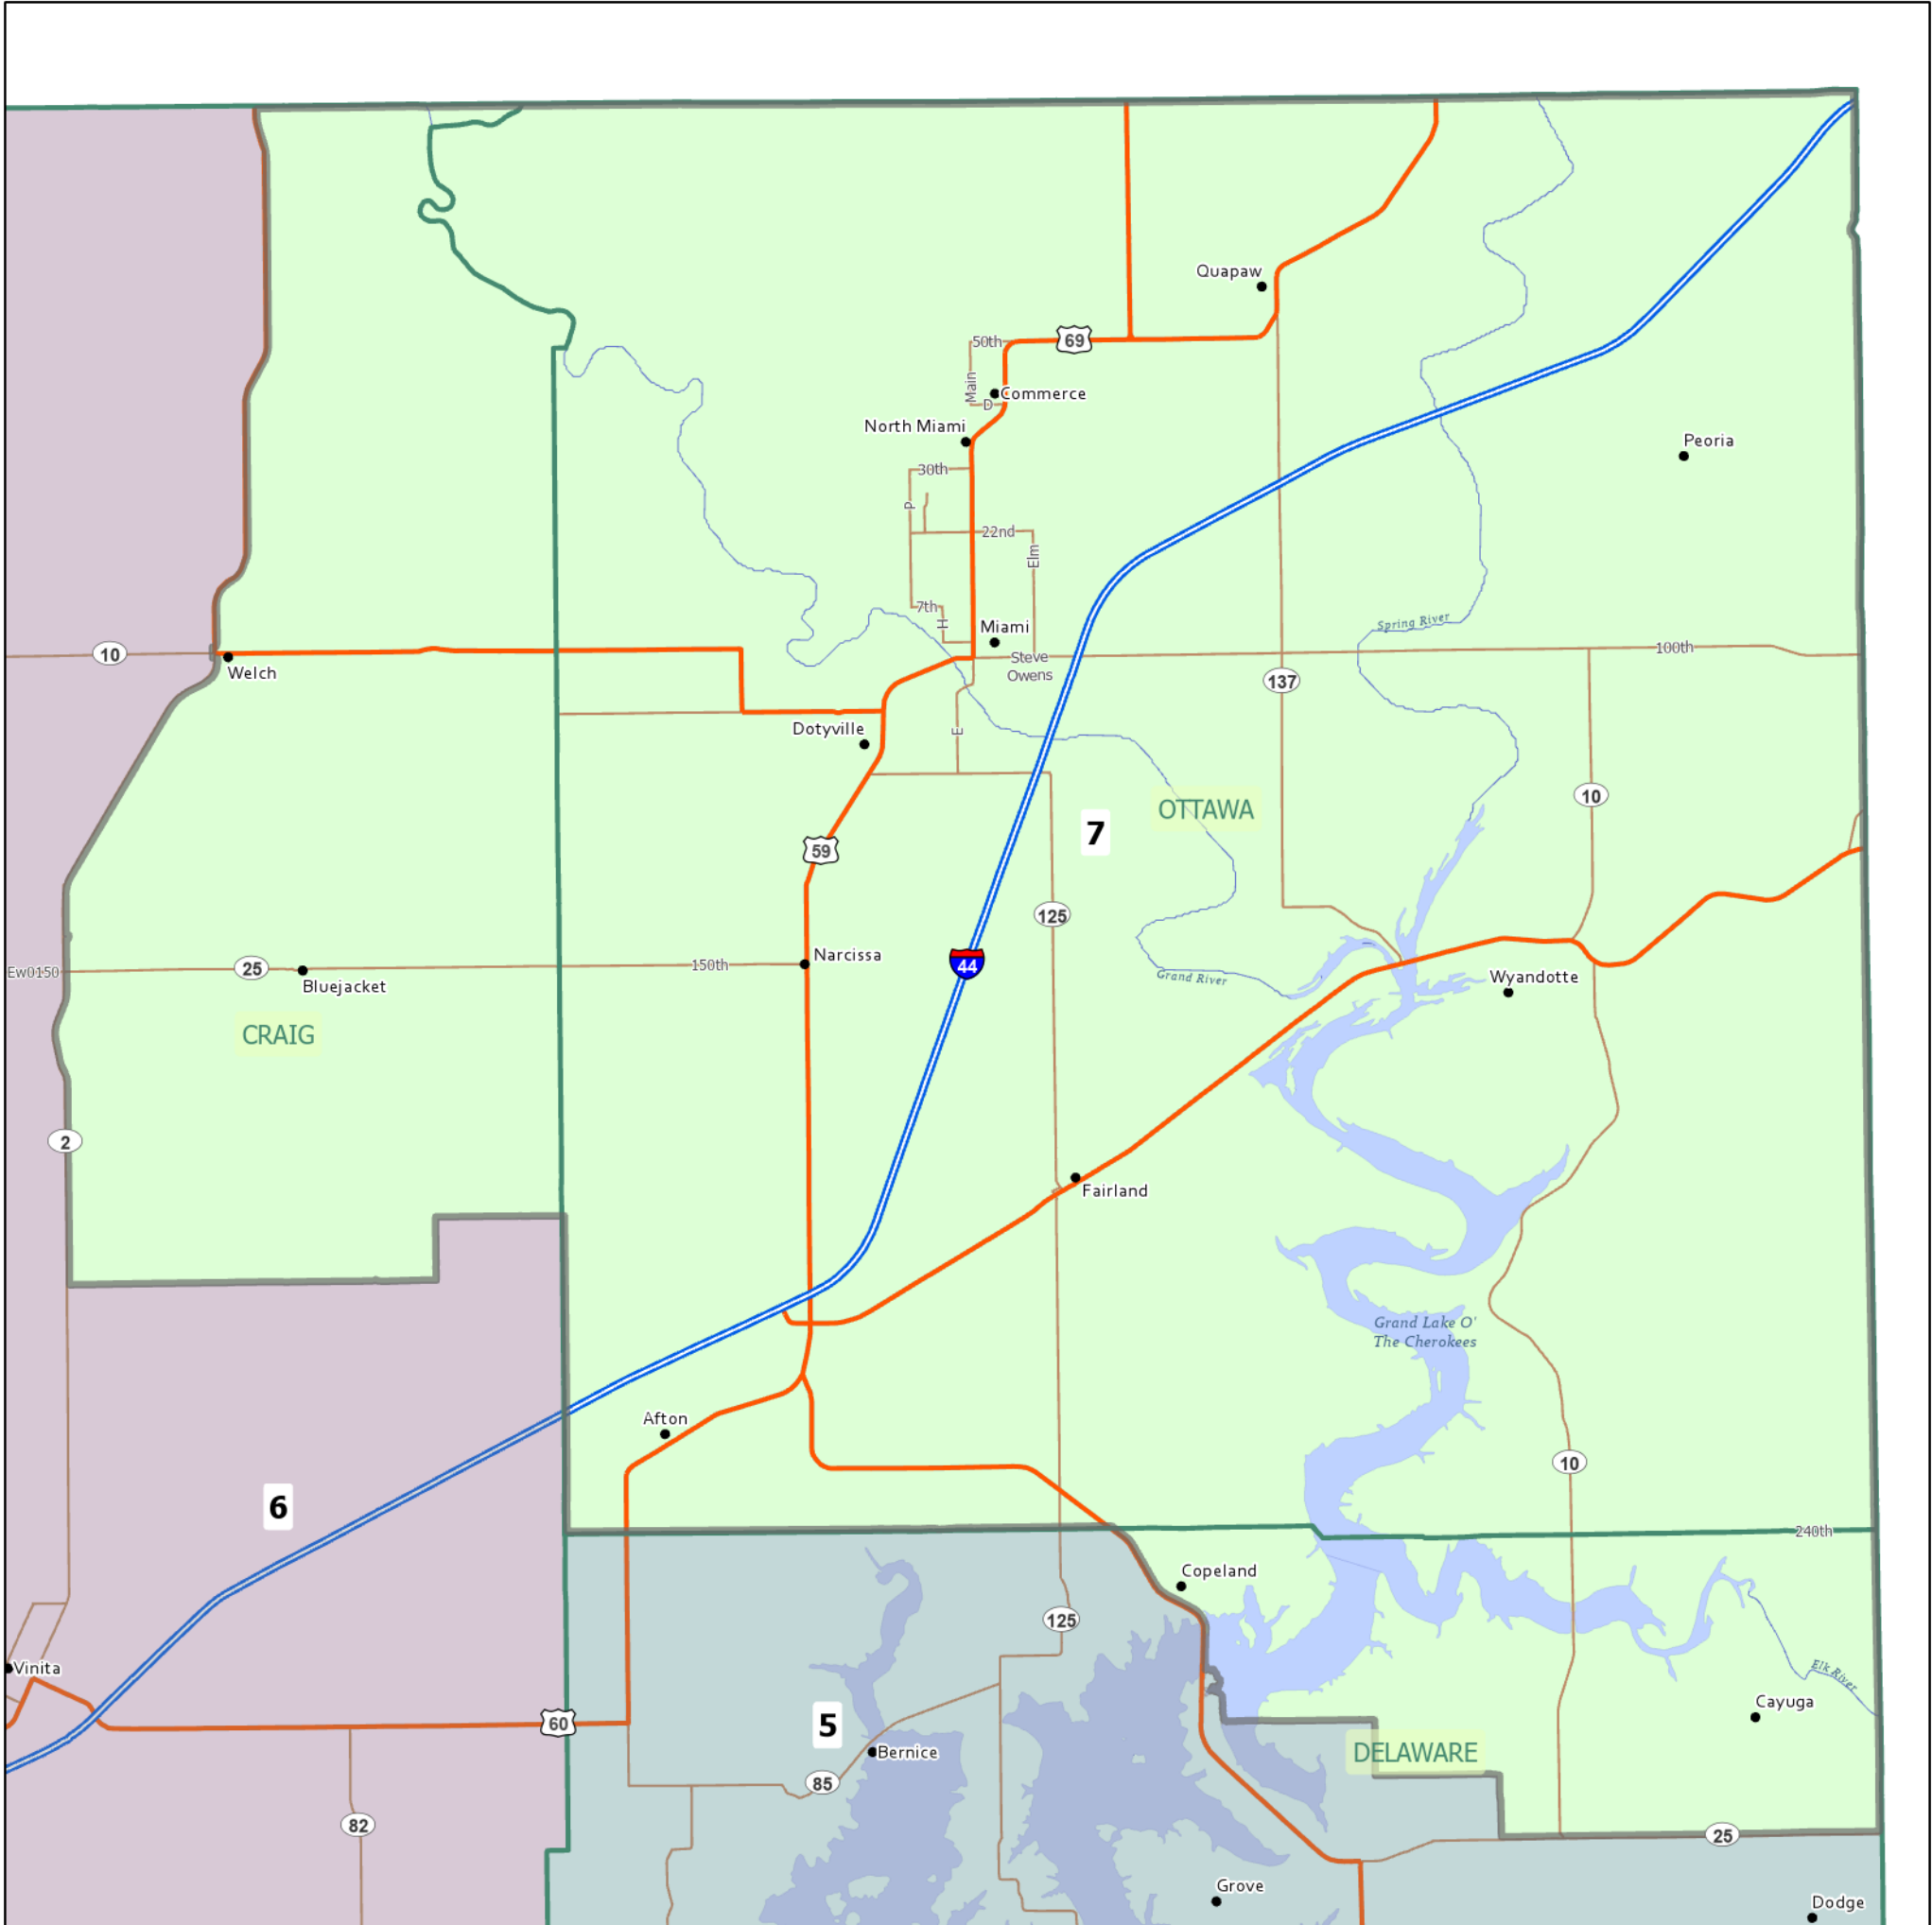

HD 7 | Rep. Steve Bashore

The ideal district population, **38,939**, is based on the latest population estimate. **HD 7** has **38,882** people, which is **-0.15%** from the ideal. **6%** of the people in the district are new constituents.

- 26.06% of the district is American Indian and Alaskan Native, alone or in combination with one or more other races.
- 1.08% of the district is Asian, alone or in combination with one or more other races.
- 1.62% of the district is Black or African American, alone or in combination with one or more other races.
- 0.87% of the district is Native Hawaiian and other Pacific Islander, alone or in combination with one or more other races.
- 66.56% of the district is non-Hispanic white.
- 2.19% of the district is some other race or ethnicity.
- 5.51% of the district is of Hispanic or Latino origin.

Area: 643 square miles
Perimeter: 114 miles

Counties
(* indicates partial county)
Craig*, Delaware*, Ottawa*

Cities
Afton, Bluejacket, Cardin, Cayuga, Commerce, Copeland, Dotyville, Fairland, Miami, Narcissa, North Miami, Peoria, Picher, Quapaw, Welch, Wyandotte

School Districts
Afton, Bluejacket, Commerce, Fairland, Grove, Miami, Quapaw, Turkey Ford, Welch, Wyandotte

1 inch equals 3 miles

County

House District

5/19/2021
Data: U.S. Census Bureau, 2015-2019 American Community Survey. ACS data are based on a sample and are subject to sampling variability. Each estimate has a margin of error. The sum of the racial categories sometimes does not equal 100% because of rounding and because survey participants can select more than one racial category. Hispanic origin is of any race.