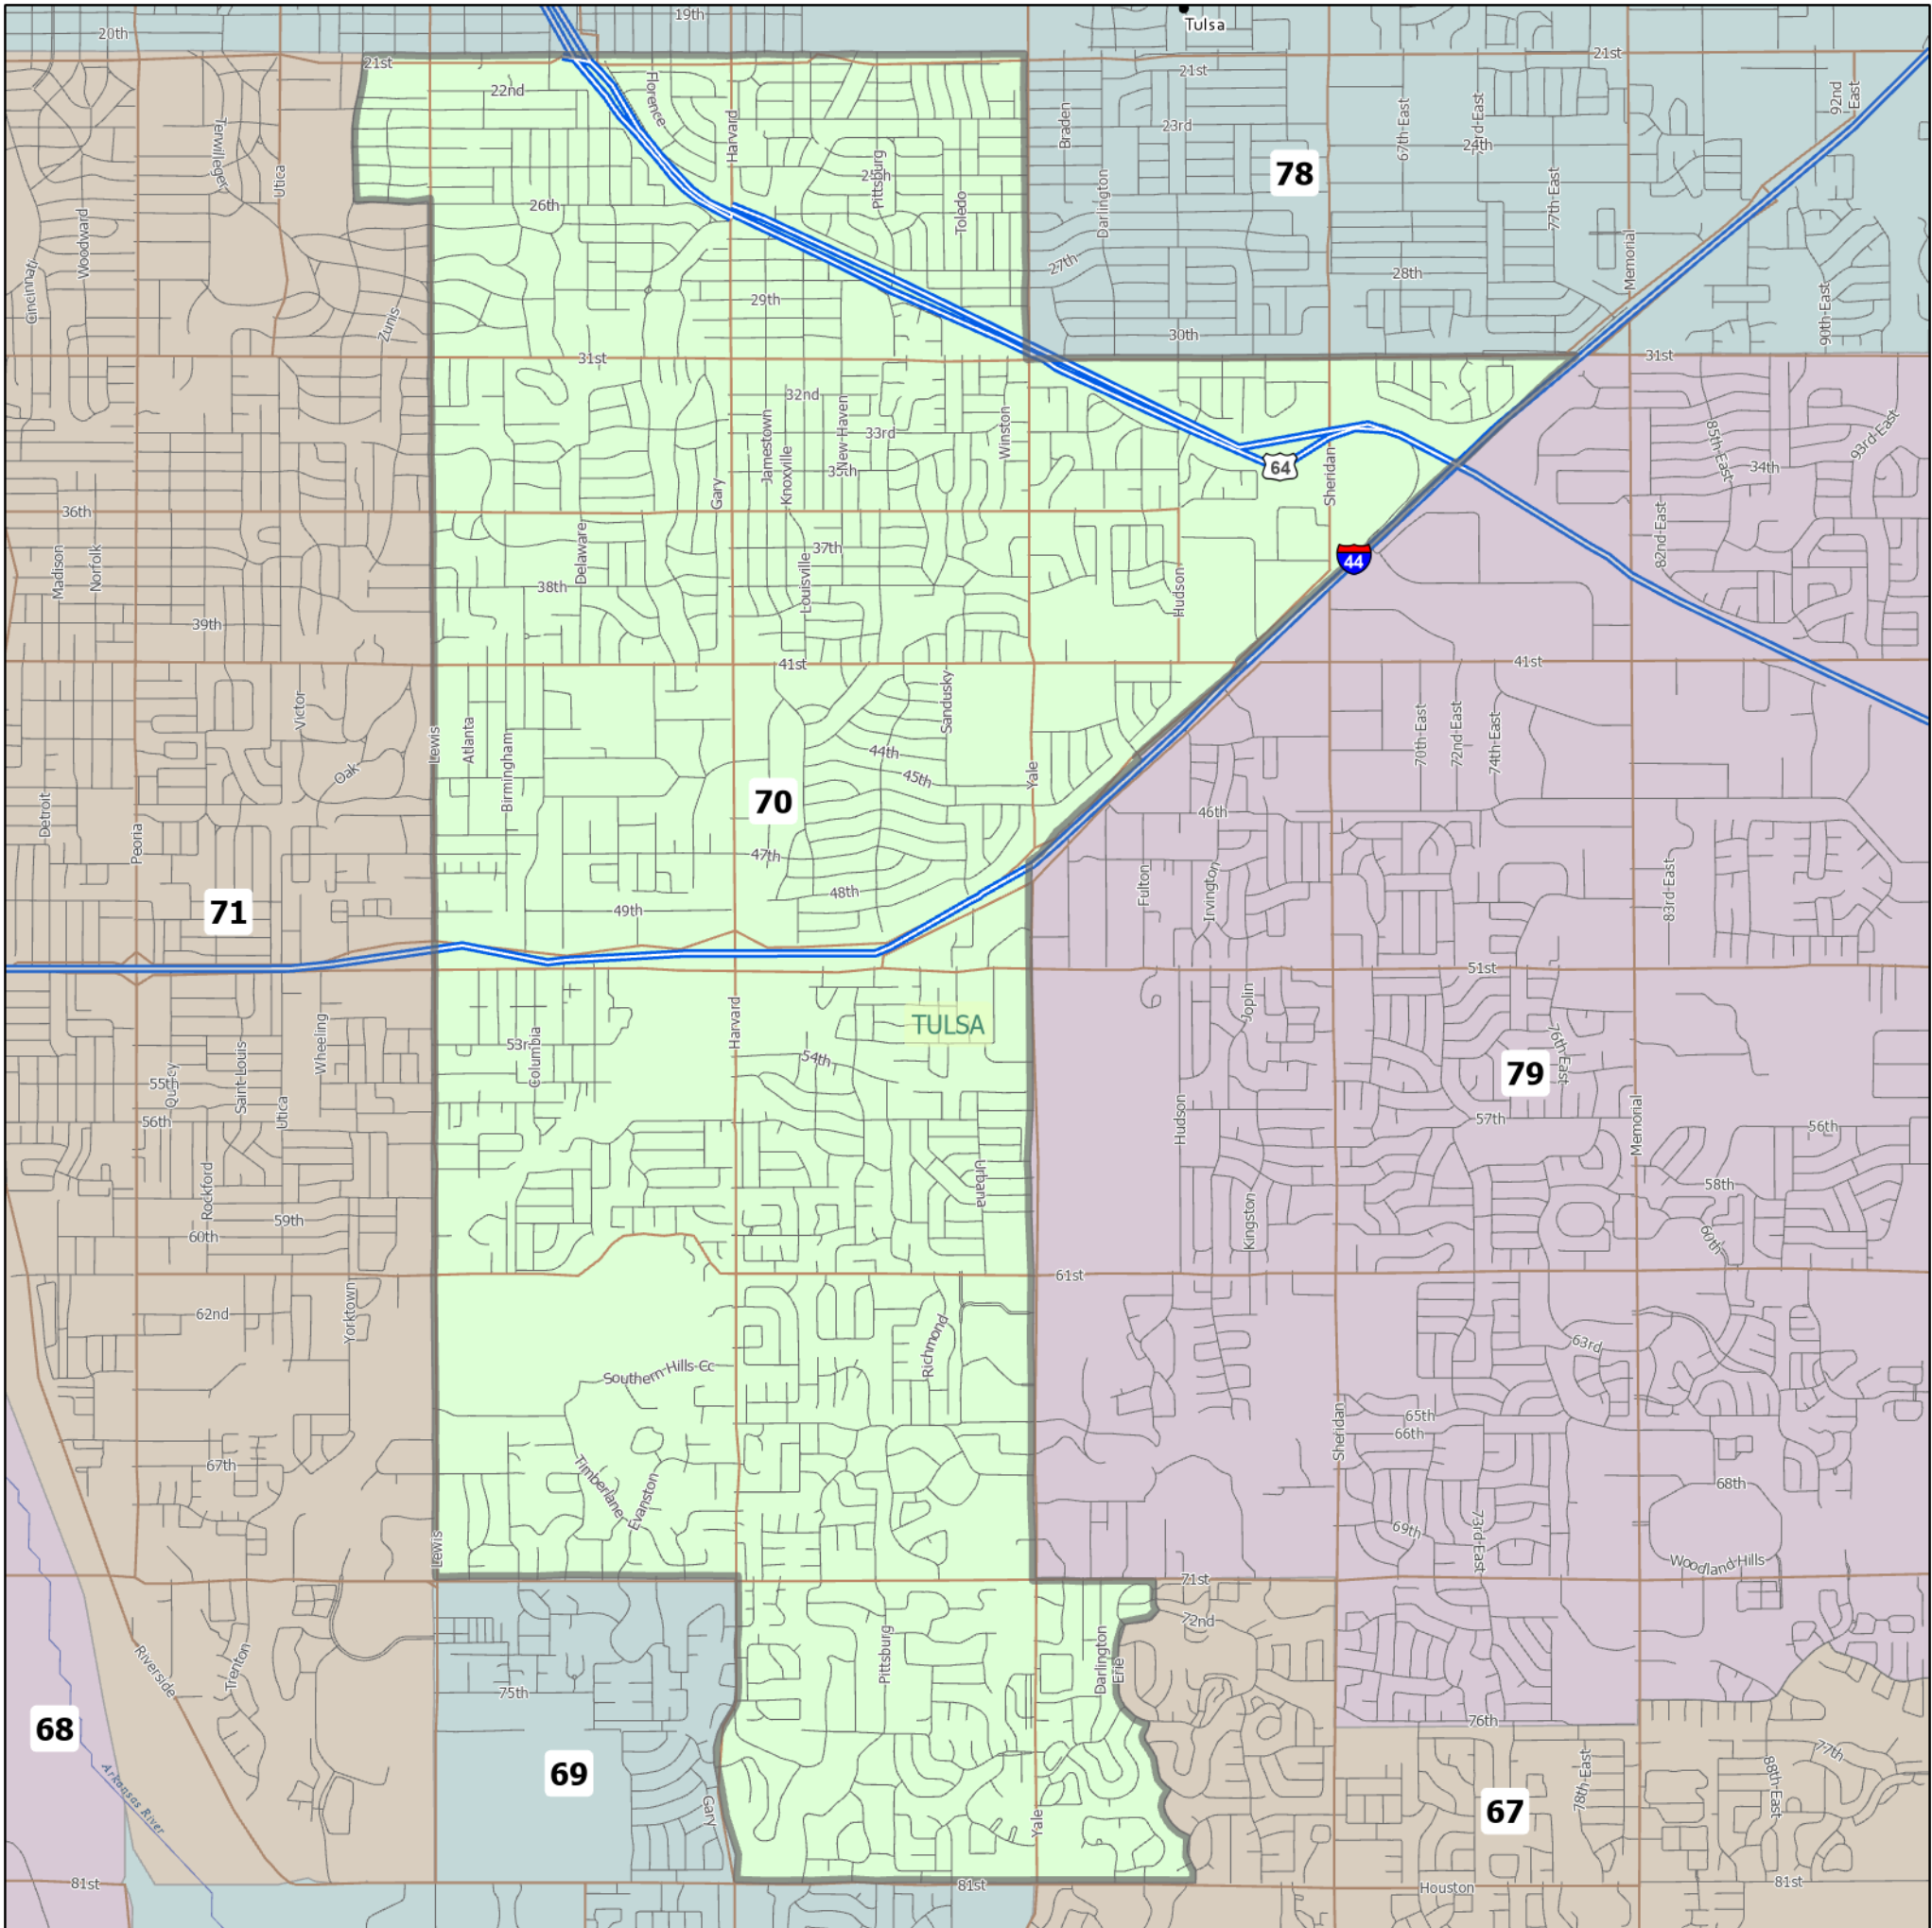

HD 70 | Rep. Carol M. Bush

The ideal district population, **38,939**, is based on the latest population estimate. **HD 70** has **39,242** people, which is **0.78%** from the ideal. **6%** of the people in the district are new constituents.

9.44% of the district is American Indian and Alaskan Native, alone or in combination with one or more other races.
 2.69% of the district is Asian, alone or in combination with one or more other races.
 7.57% of the district is Black or African American, alone or in combination with one or more other races.
 0.2% of the district is Native Hawaiian and other Pacific Islander, alone or in combination with one or more other races.
 76.01% of the district is non-Hispanic white.
 1.21% of the district is some other race or ethnicity.
 6.05% of the district is of Hispanic or Latino origin.

Area: 13 square miles
 Perimeter: 20 miles

Counties
 (* indicates partial county)
 Tulsa*

Cities
 Tulsa

School Districts
 Jenks, Tulsa, Union

1 inch equals 1 miles

5/19/2021
 Data: U.S. Census Bureau, 2015-2019 American Community Survey. ACS data are based on a sample and are subject to sampling variability. Each estimate has a margin of error. The sum of the racial categories sometimes does not equal 100% because of rounding and because survey participants can select more than one racial category. Hispanic origin is of any race.