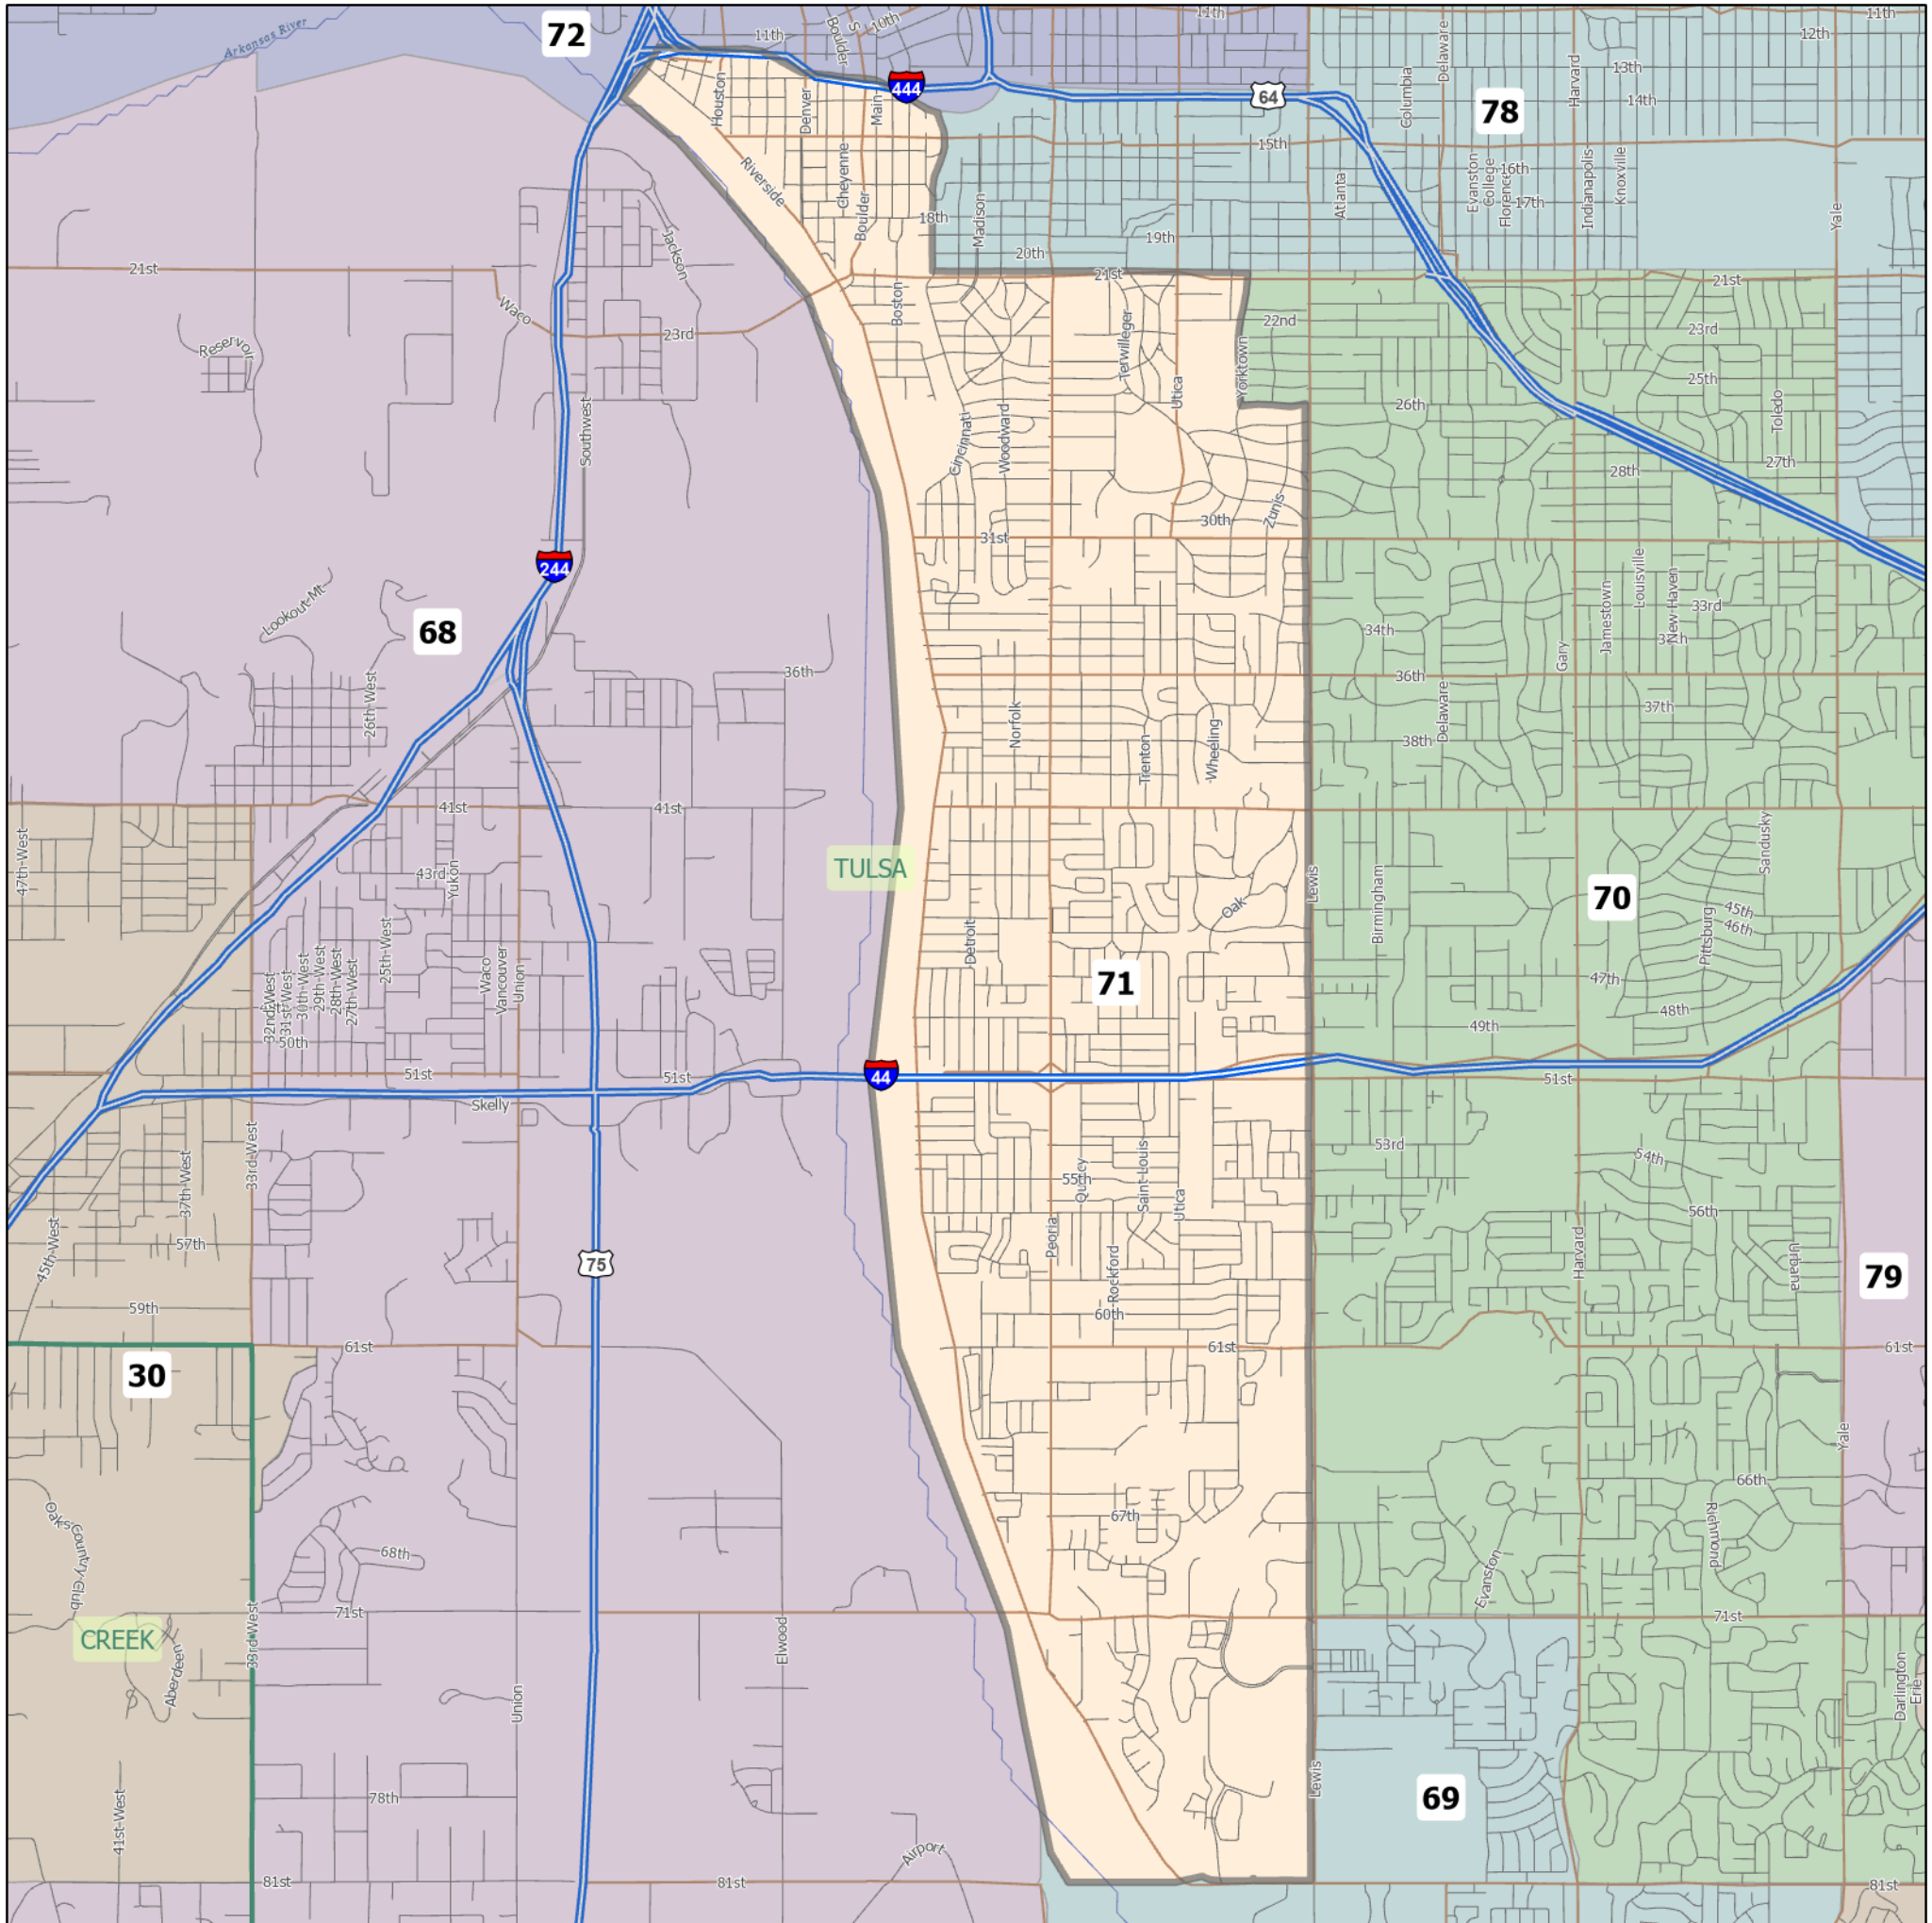

# HD 71 | Rep. Denise Brewer

The ideal district population, **38,939**, is based on the latest population estimate. **HD 71** has **38,926** people, which is **-0.03%** from the ideal. **7%** of the people in the district are new constituents.

- 10.22% of the district is American Indian and Alaskan Native, alone or in combination with one or more other races.
- 6.45% of the district is Asian, alone or in combination with one or more other races.
- 16.4% of the district is Black or African American, alone or in combination with one or more other races.
- 0.3% of the district is Native Hawaiian and other Pacific Islander, alone or in combination with one or more other races.
- 61.73% of the district is non-Hispanic white.
- 1.54% of the district is some other race or ethnicity.
- 7.42% of the district is of Hispanic or Latino origin.

Area: 10 square miles  
Perimeter: 17 miles

Counties  
(\* indicates partial county)  
Tulsa\*

Cities  
Tulsa

School Districts  
Jenks, Tulsa

1 inch equals 1 miles

5/19/2021  
Data: U.S. Census Bureau, 2015-2019 American Community Survey. ACS data are based on a sample and are subject to sampling variability. Each estimate has a margin of error. The sum of the racial categories sometimes does not equal 100% because of rounding and because survey participants can select more than one racial category. Hispanic origin is of any race.