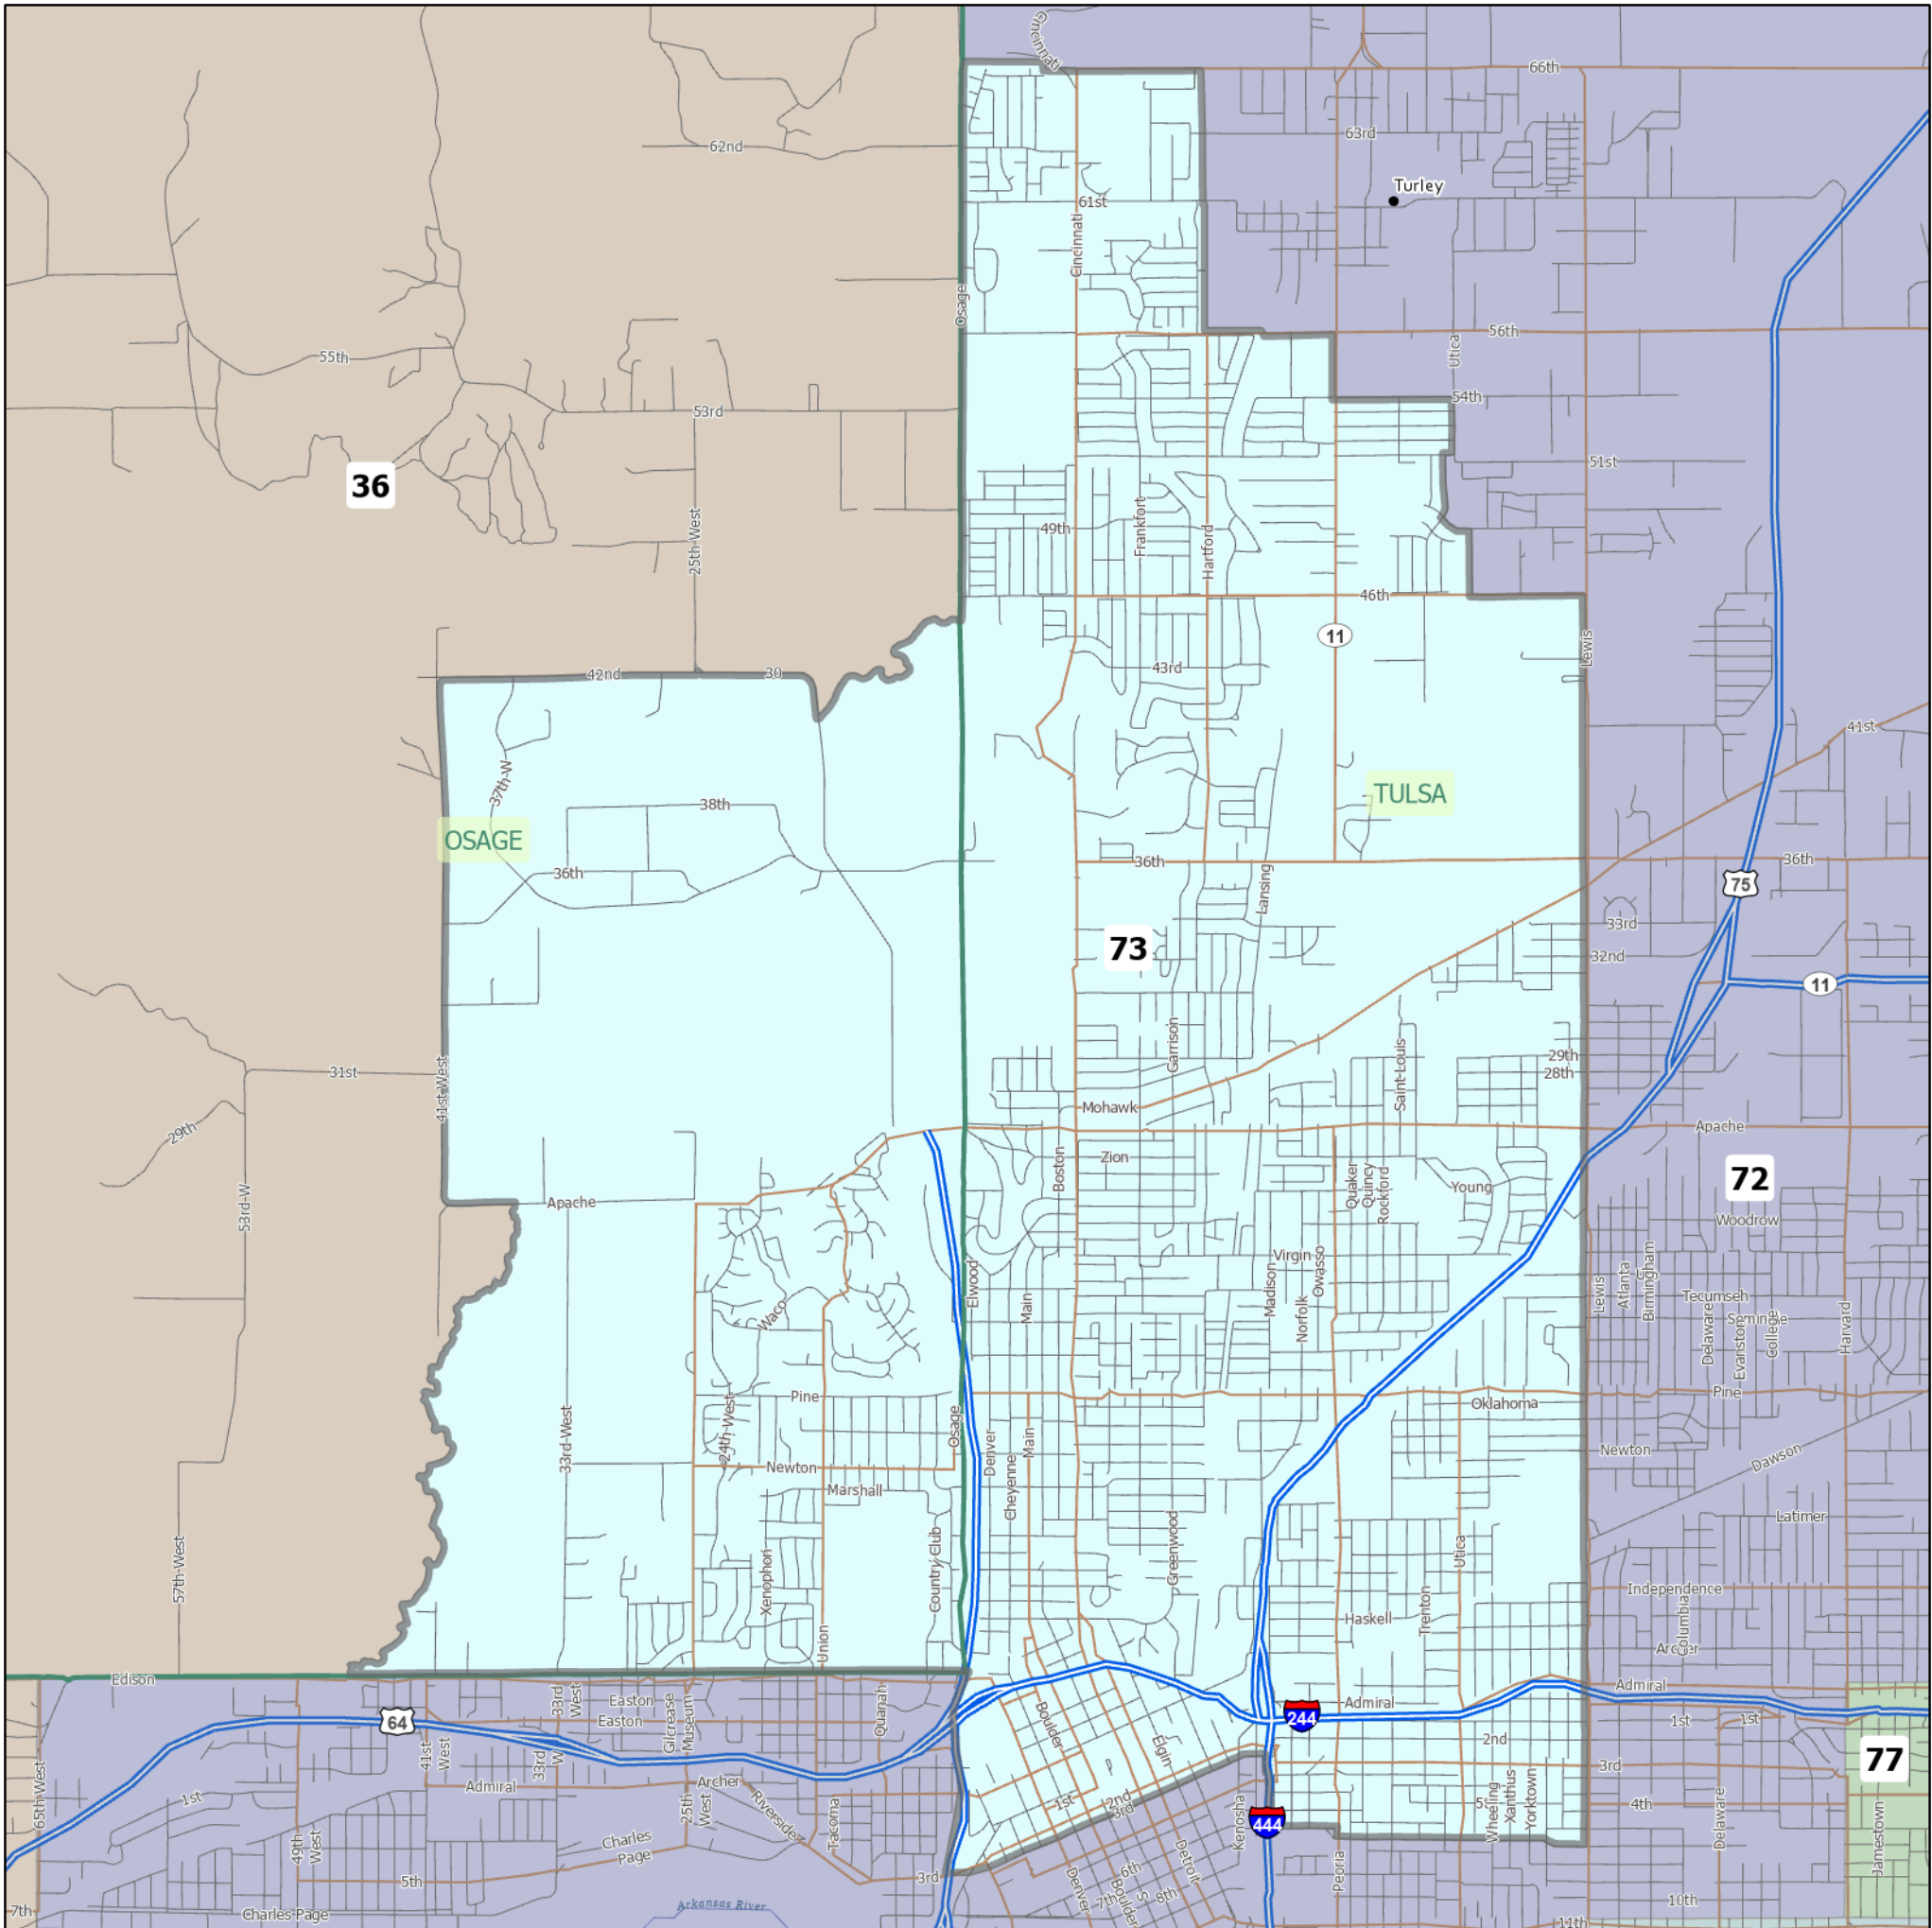

HD 73 | Rep. Regina Goodwin

The ideal district population, **38,939**, is based on the latest population estimate. **HD 73** has **38,355** people, which is **-1.5%** from the ideal. **12%** of the people in the district are new constituents.

- 11.09% of the district is American Indian and Alaskan Native, alone or in combination with one or more other races.
- 0.54% of the district is Asian, alone or in combination with one or more other races.
- 63.88% of the district is Black or African American, alone or in combination with one or more other races.
- 0.29% of the district is Native Hawaiian and other Pacific Islander, alone or in combination with one or more other races.
- 18.95% of the district is non-Hispanic white.
- 5.49% of the district is some other race or ethnicity.
- 11.61% of the district is of Hispanic or Latino origin.

Area: 22 square miles
Perimeter: 25 miles

Counties
(* indicates partial county)
Osage*, Tulsa*

Cities
Tulsa, Turley

School Districts
Tulsa

1 inch equals 1 miles

5/19/2021
Data: U.S. Census Bureau, 2015-2019 American Community Survey. ACS data are based on a sample and are subject to sampling variability. Each estimate has a margin of error. The sum of the racial categories sometimes does not equal 100% because of rounding and because survey participants can select more than one racial category. Hispanic origin is of any race.