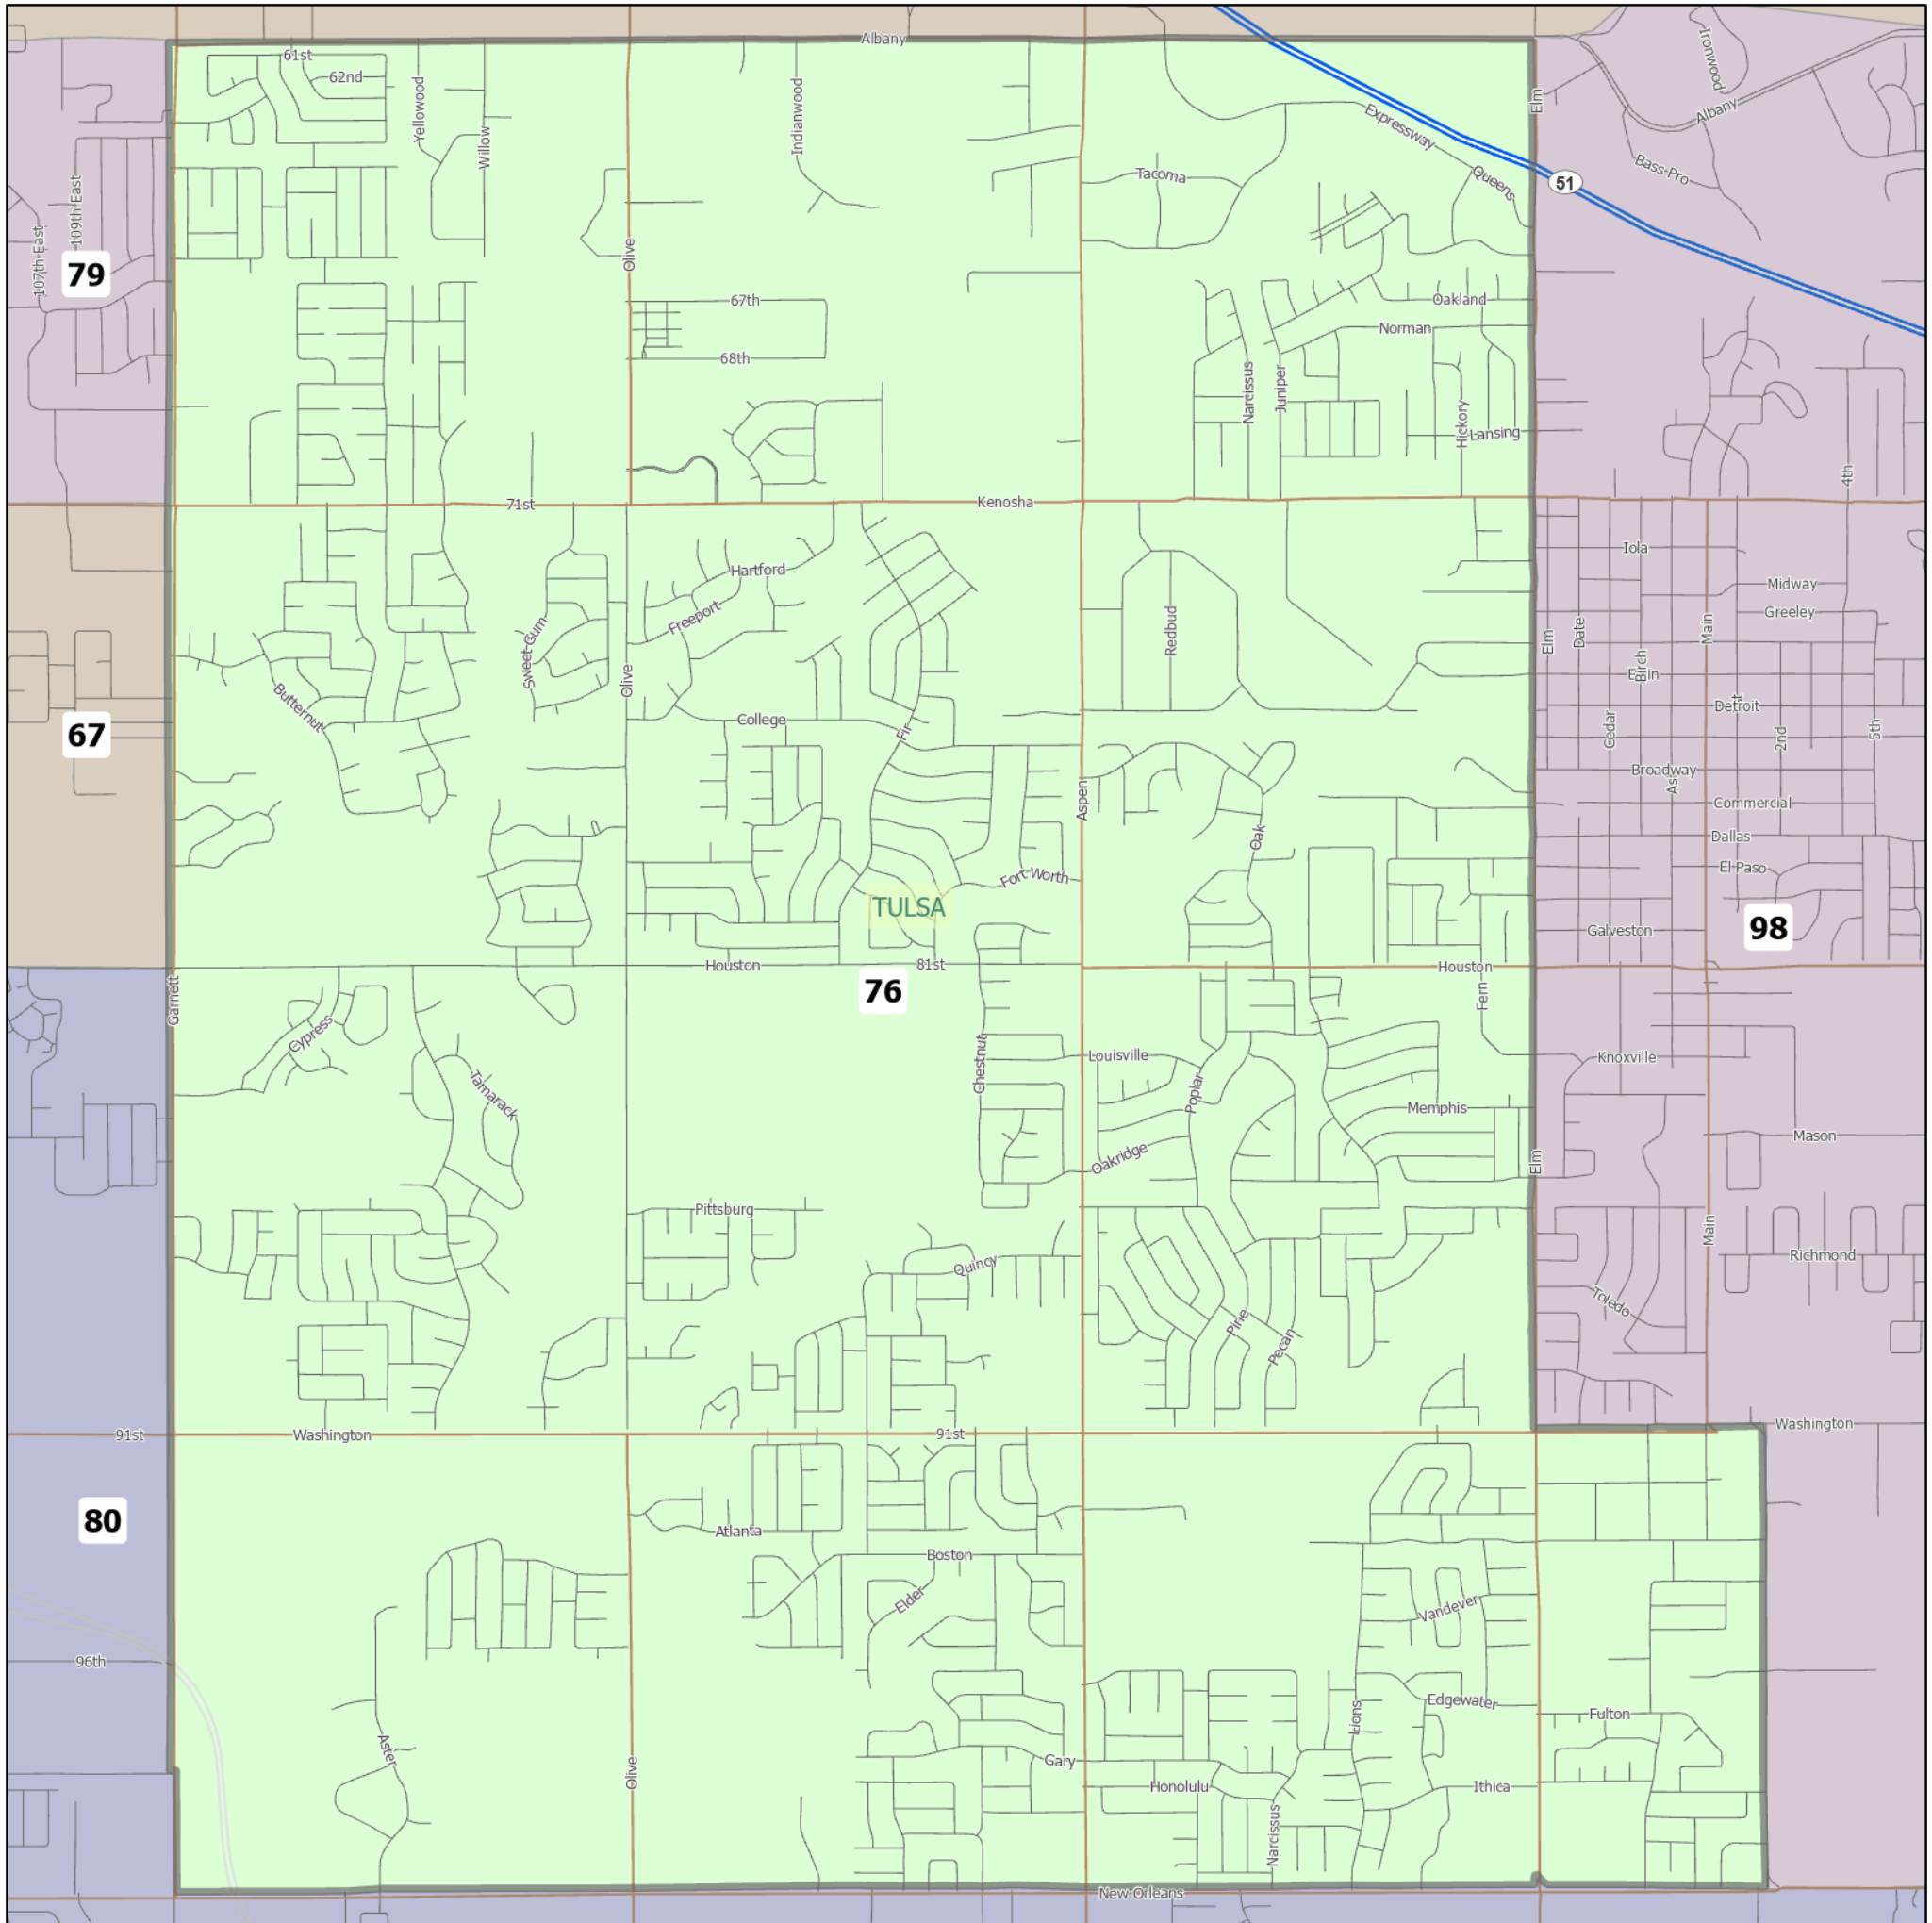

HD 76 | Rep. Ross Ford

The ideal district population, **38,939**, is based on the latest population estimate. **HD 76** has **39,360** people, which is **1.08%** from the ideal. **5%** of the people in the district are new constituents.

- 9.63% of the district is American Indian and Alaskan Native, alone or in combination with one or more other races.
- 6.98% of the district is Asian, alone or in combination with one or more other races.
- 7.89% of the district is Black or African American, alone or in combination with one or more other races.
- 0.12% of the district is Native Hawaiian and other Pacific Islander, alone or in combination with one or more other races.
- 68.8% of the district is non-Hispanic white.
- 1.95% of the district is some other race or ethnicity.
- 9.15% of the district is of Hispanic or Latino origin.

Area: 13 square miles
Perimeter: 15 miles

Counties
(* indicates partial county)
Tulsa*

Cities
Broken Arrow

School Districts
Broken Arrow, Union

1 inch equals 0 miles

5/19/2021
Data: U.S. Census Bureau, 2015-2019 American Community Survey. ACS data are based on a sample and are subject to sampling variability. Each estimate has a margin of error. The sum of the racial categories sometimes does not equal 100% because of rounding and because survey participants can select more than one racial category. Hispanic origin is of any race.