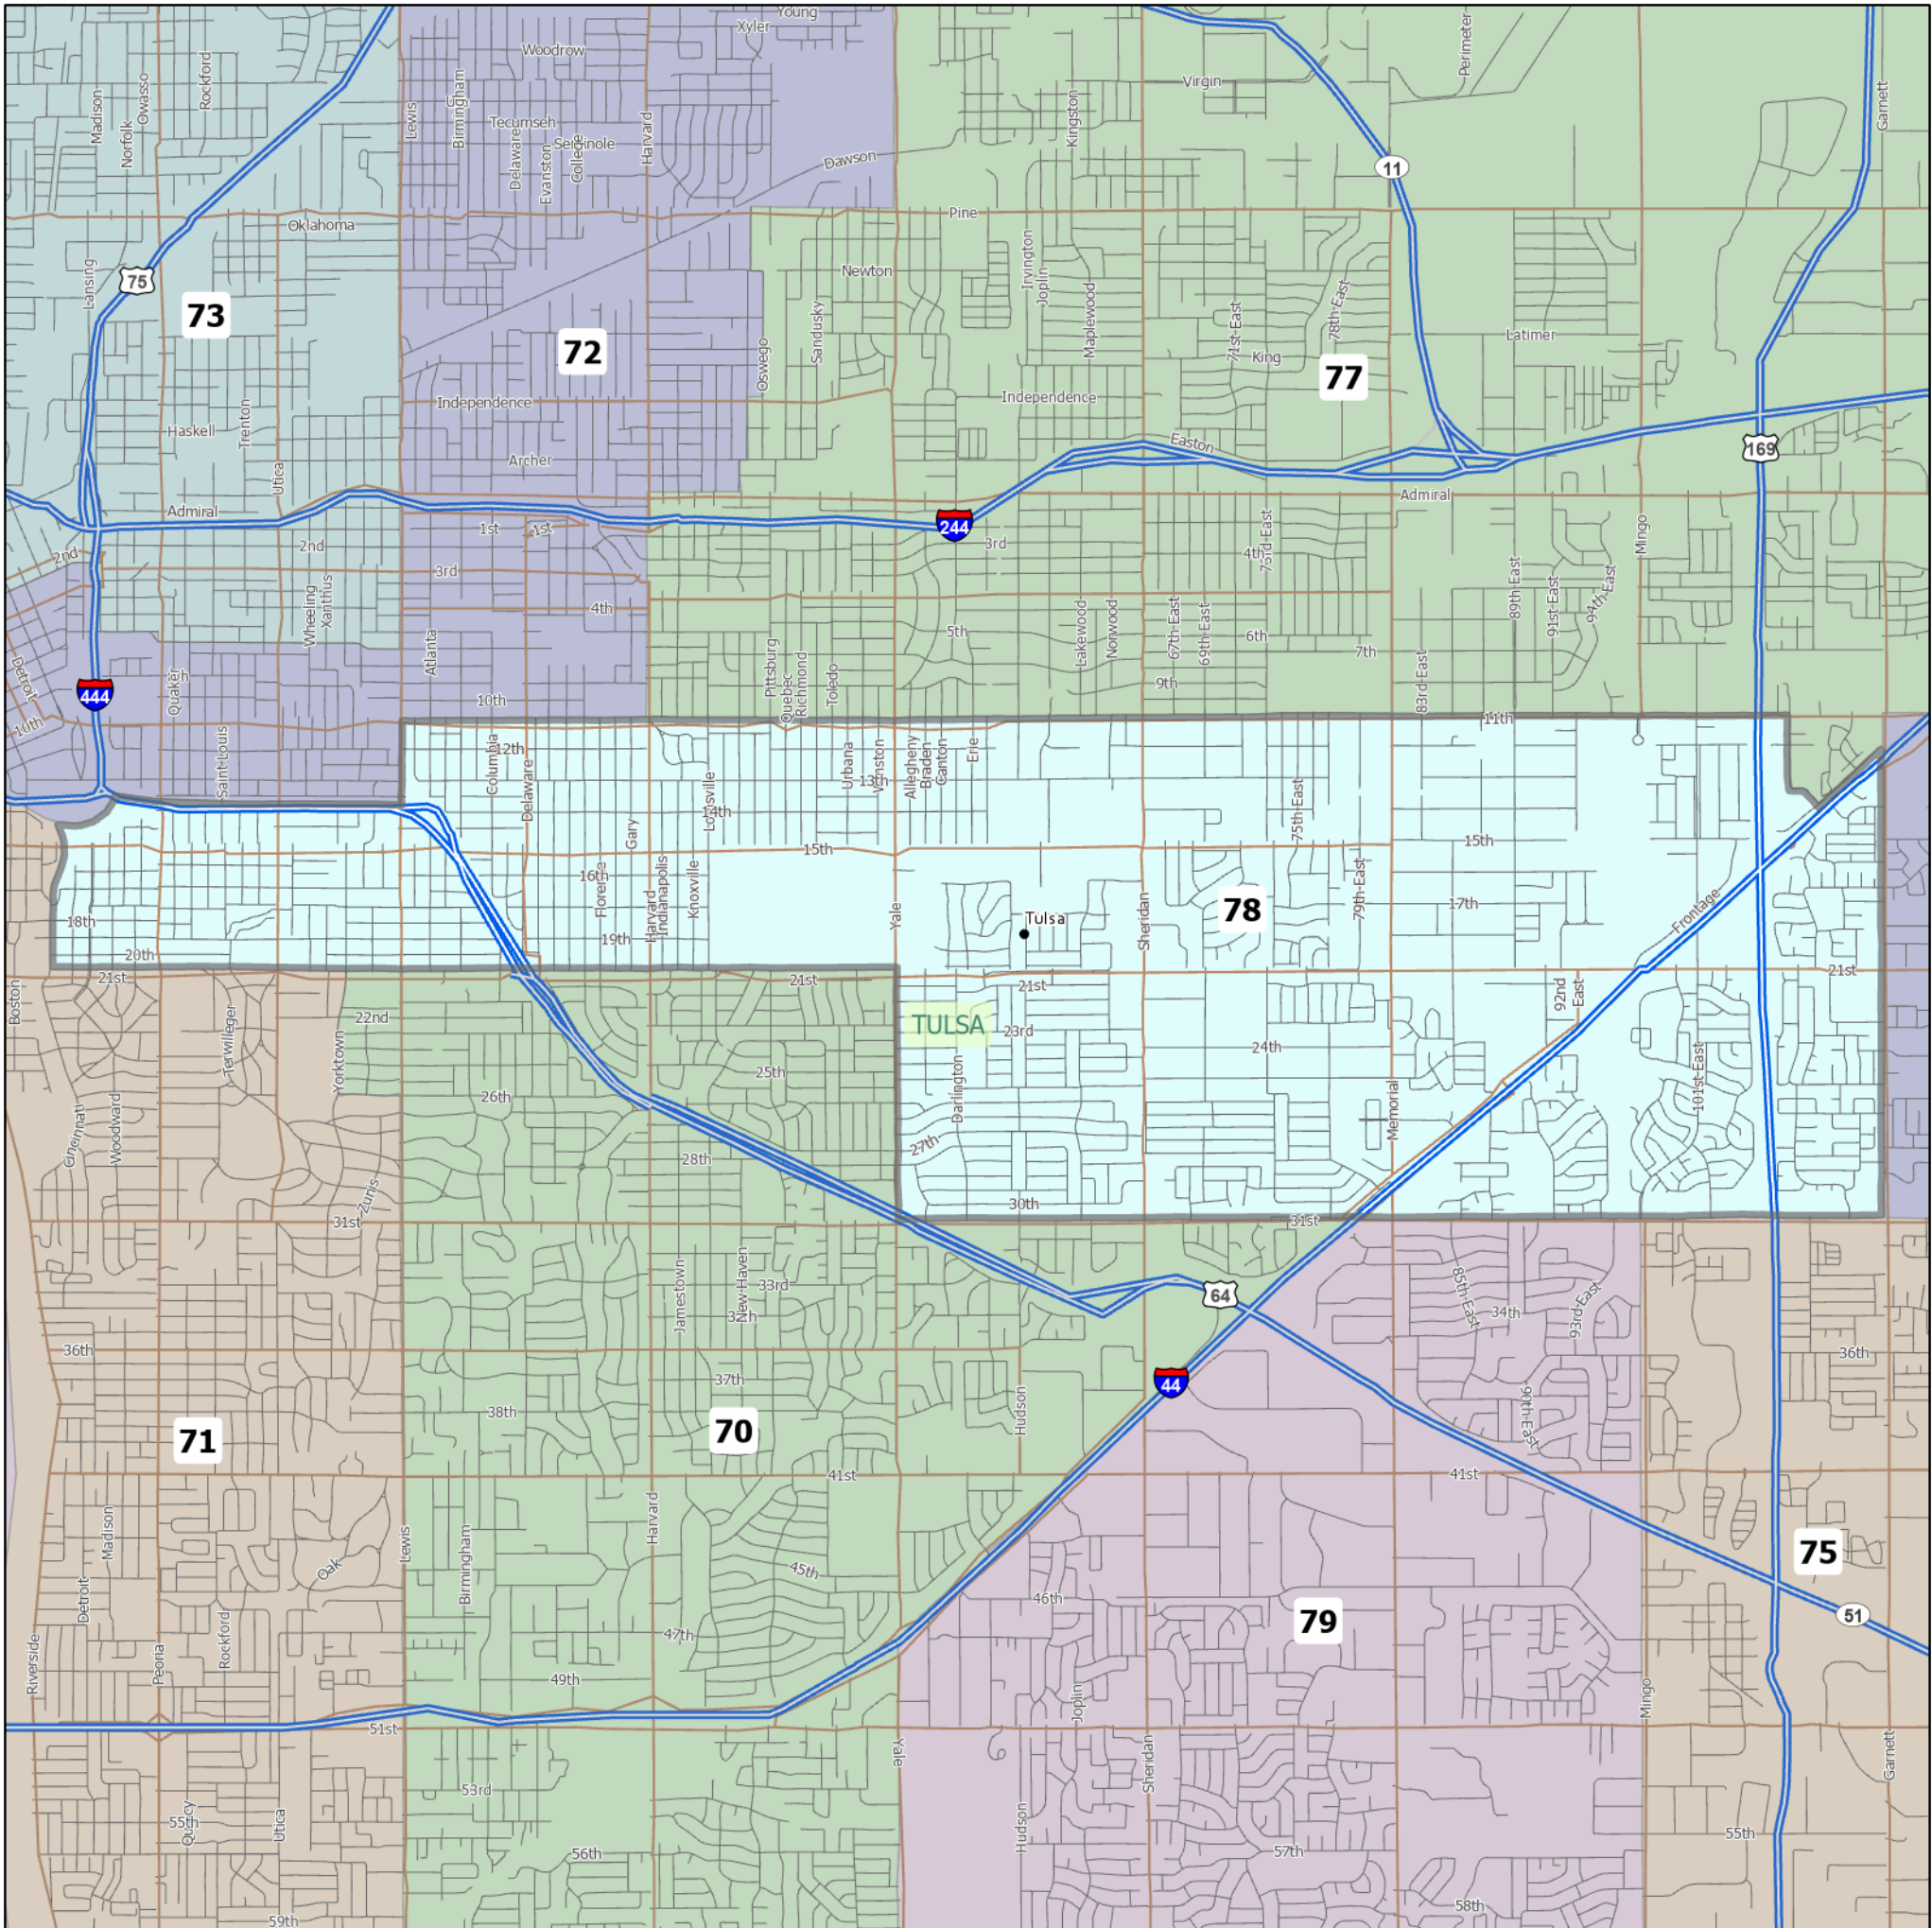

HD 78 | Rep. Meloyde Blancett

The ideal district population, **38,939**, is based on the latest population estimate. **HD 78** has **38,982** people, which is **0.11%** from the ideal. **19%** of the people in the district are new constituents.

- 9.15% of the district is American Indian and Alaskan Native, alone or in combination with one or more other races.
- 2.53% of the district is Asian, alone or in combination with one or more other races.
- 12.62% of the district is Black or African American, alone or in combination with one or more other races.
- 0.24% of the district is Native Hawaiian and other Pacific Islander, alone or in combination with one or more other races.
- 61.62% of the district is non-Hispanic white.
- 4.26% of the district is some other race or ethnicity.
- 15.29% of the district is of Hispanic or Latino origin.

Area: 11 square miles
Perimeter: 19 miles

Counties
(* indicates partial county)
Tulsa*

Cities
Tulsa

School Districts
Tulsa

1 inch equals 1 miles

5/19/2021

Data: U.S. Census Bureau, 2015-2019 American Community Survey. ACS data are based on a sample and are subject to sampling variability. Each estimate has a margin of error. The sum of the racial categories sometimes does not equal 100% because of rounding and because survey participants can select more than one racial category. Hispanic origin is of any race.