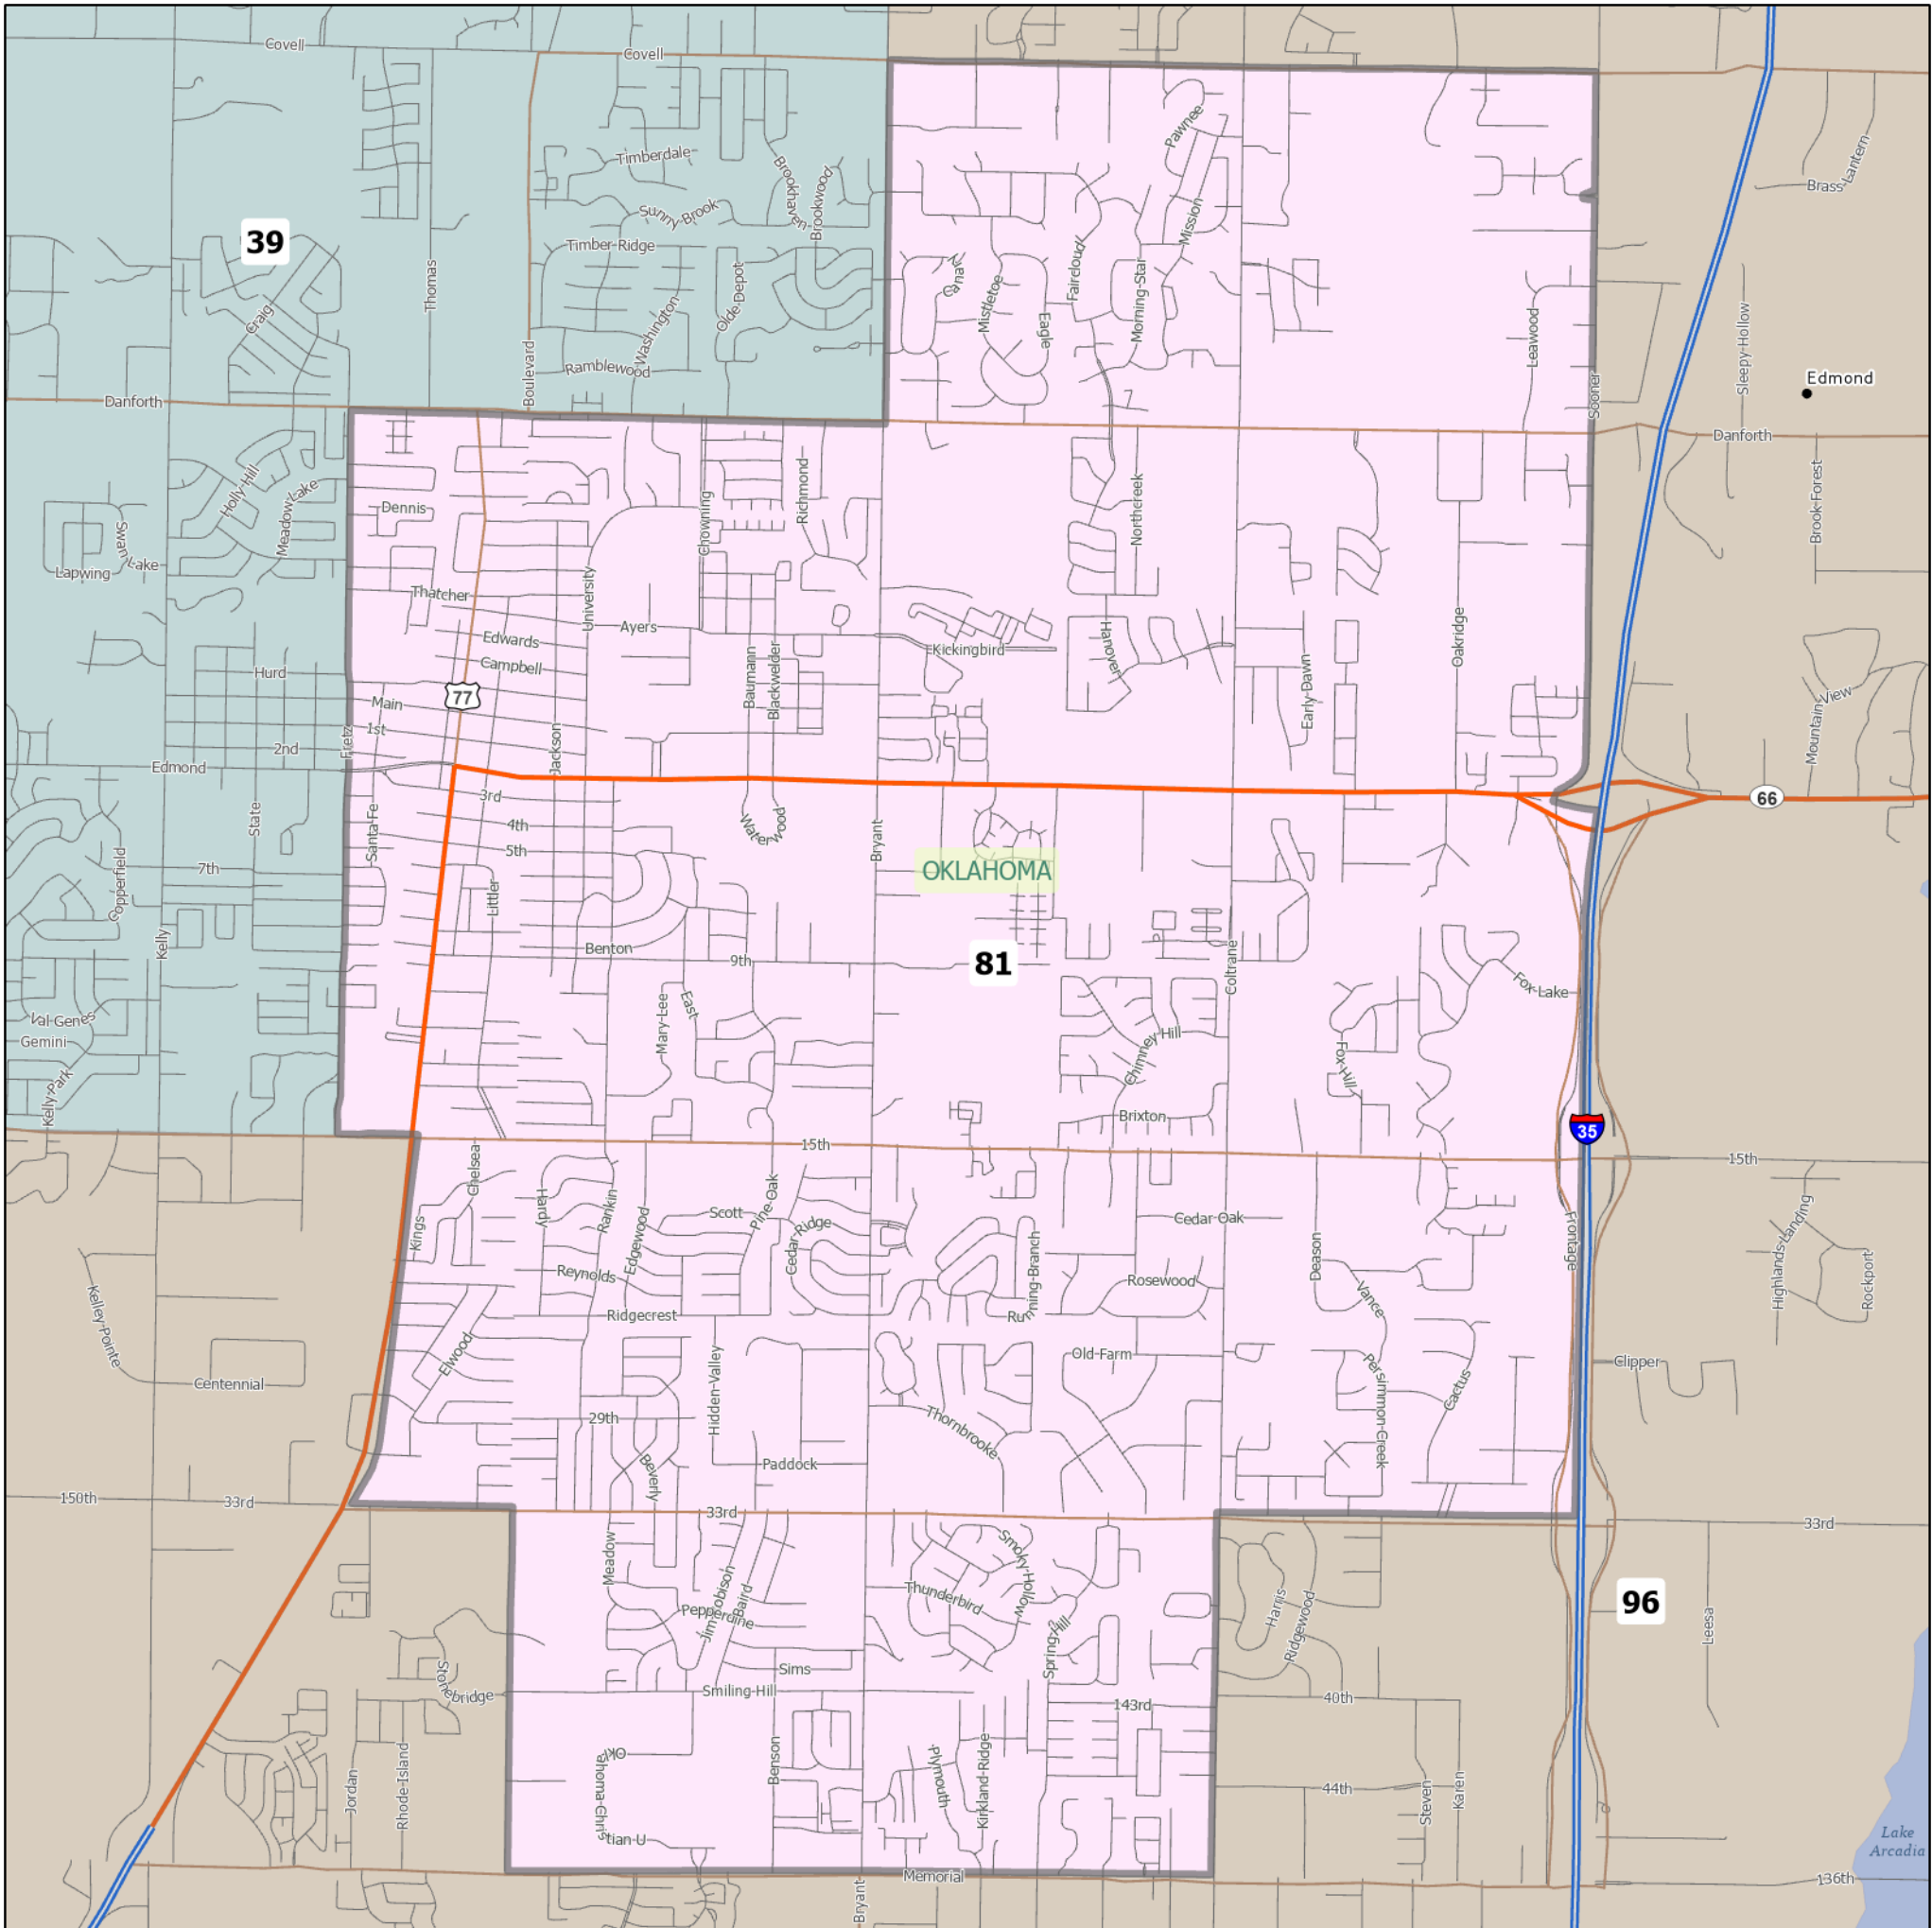

HD 81 | Rep. Mike Osburn

The ideal district population, **38,939**, is based on the latest population estimate. **HD 81** has **39,218** people, which is **0.72%** from the ideal. **20%** of the people in the district are new constituents.

- 8.28% of the district is American Indian and Alaskan Native, alone or in combination with one or more other races.
- 5.43% of the district is Asian, alone or in combination with one or more other races.
- 7.92% of the district is Black or African American, alone or in combination with one or more other races.
- 0.17% of the district is Native Hawaiian and other Pacific Islander, alone or in combination with one or more other races.
- 72.57% of the district is non-Hispanic white.
- 2.14% of the district is some other race or ethnicity.
- 7.91% of the district is of Hispanic or Latino origin.

Area: 14 square miles
Perimeter: 17 miles

Counties
(* indicates partial county)
Oklahoma*

Cities
Edmond, Oklahoma City

School Districts
Edmond

1 inch equals 1 miles

County

House District

5/19/2021
Data: U.S. Census Bureau, 2015-2019 American Community Survey. ACS data are based on a sample and are subject to sampling variability. Each estimate has a margin of error. The sum of the racial categories sometimes does not equal 100% because of rounding and because survey participants can select more than one racial category. Hispanic origin is of any race.