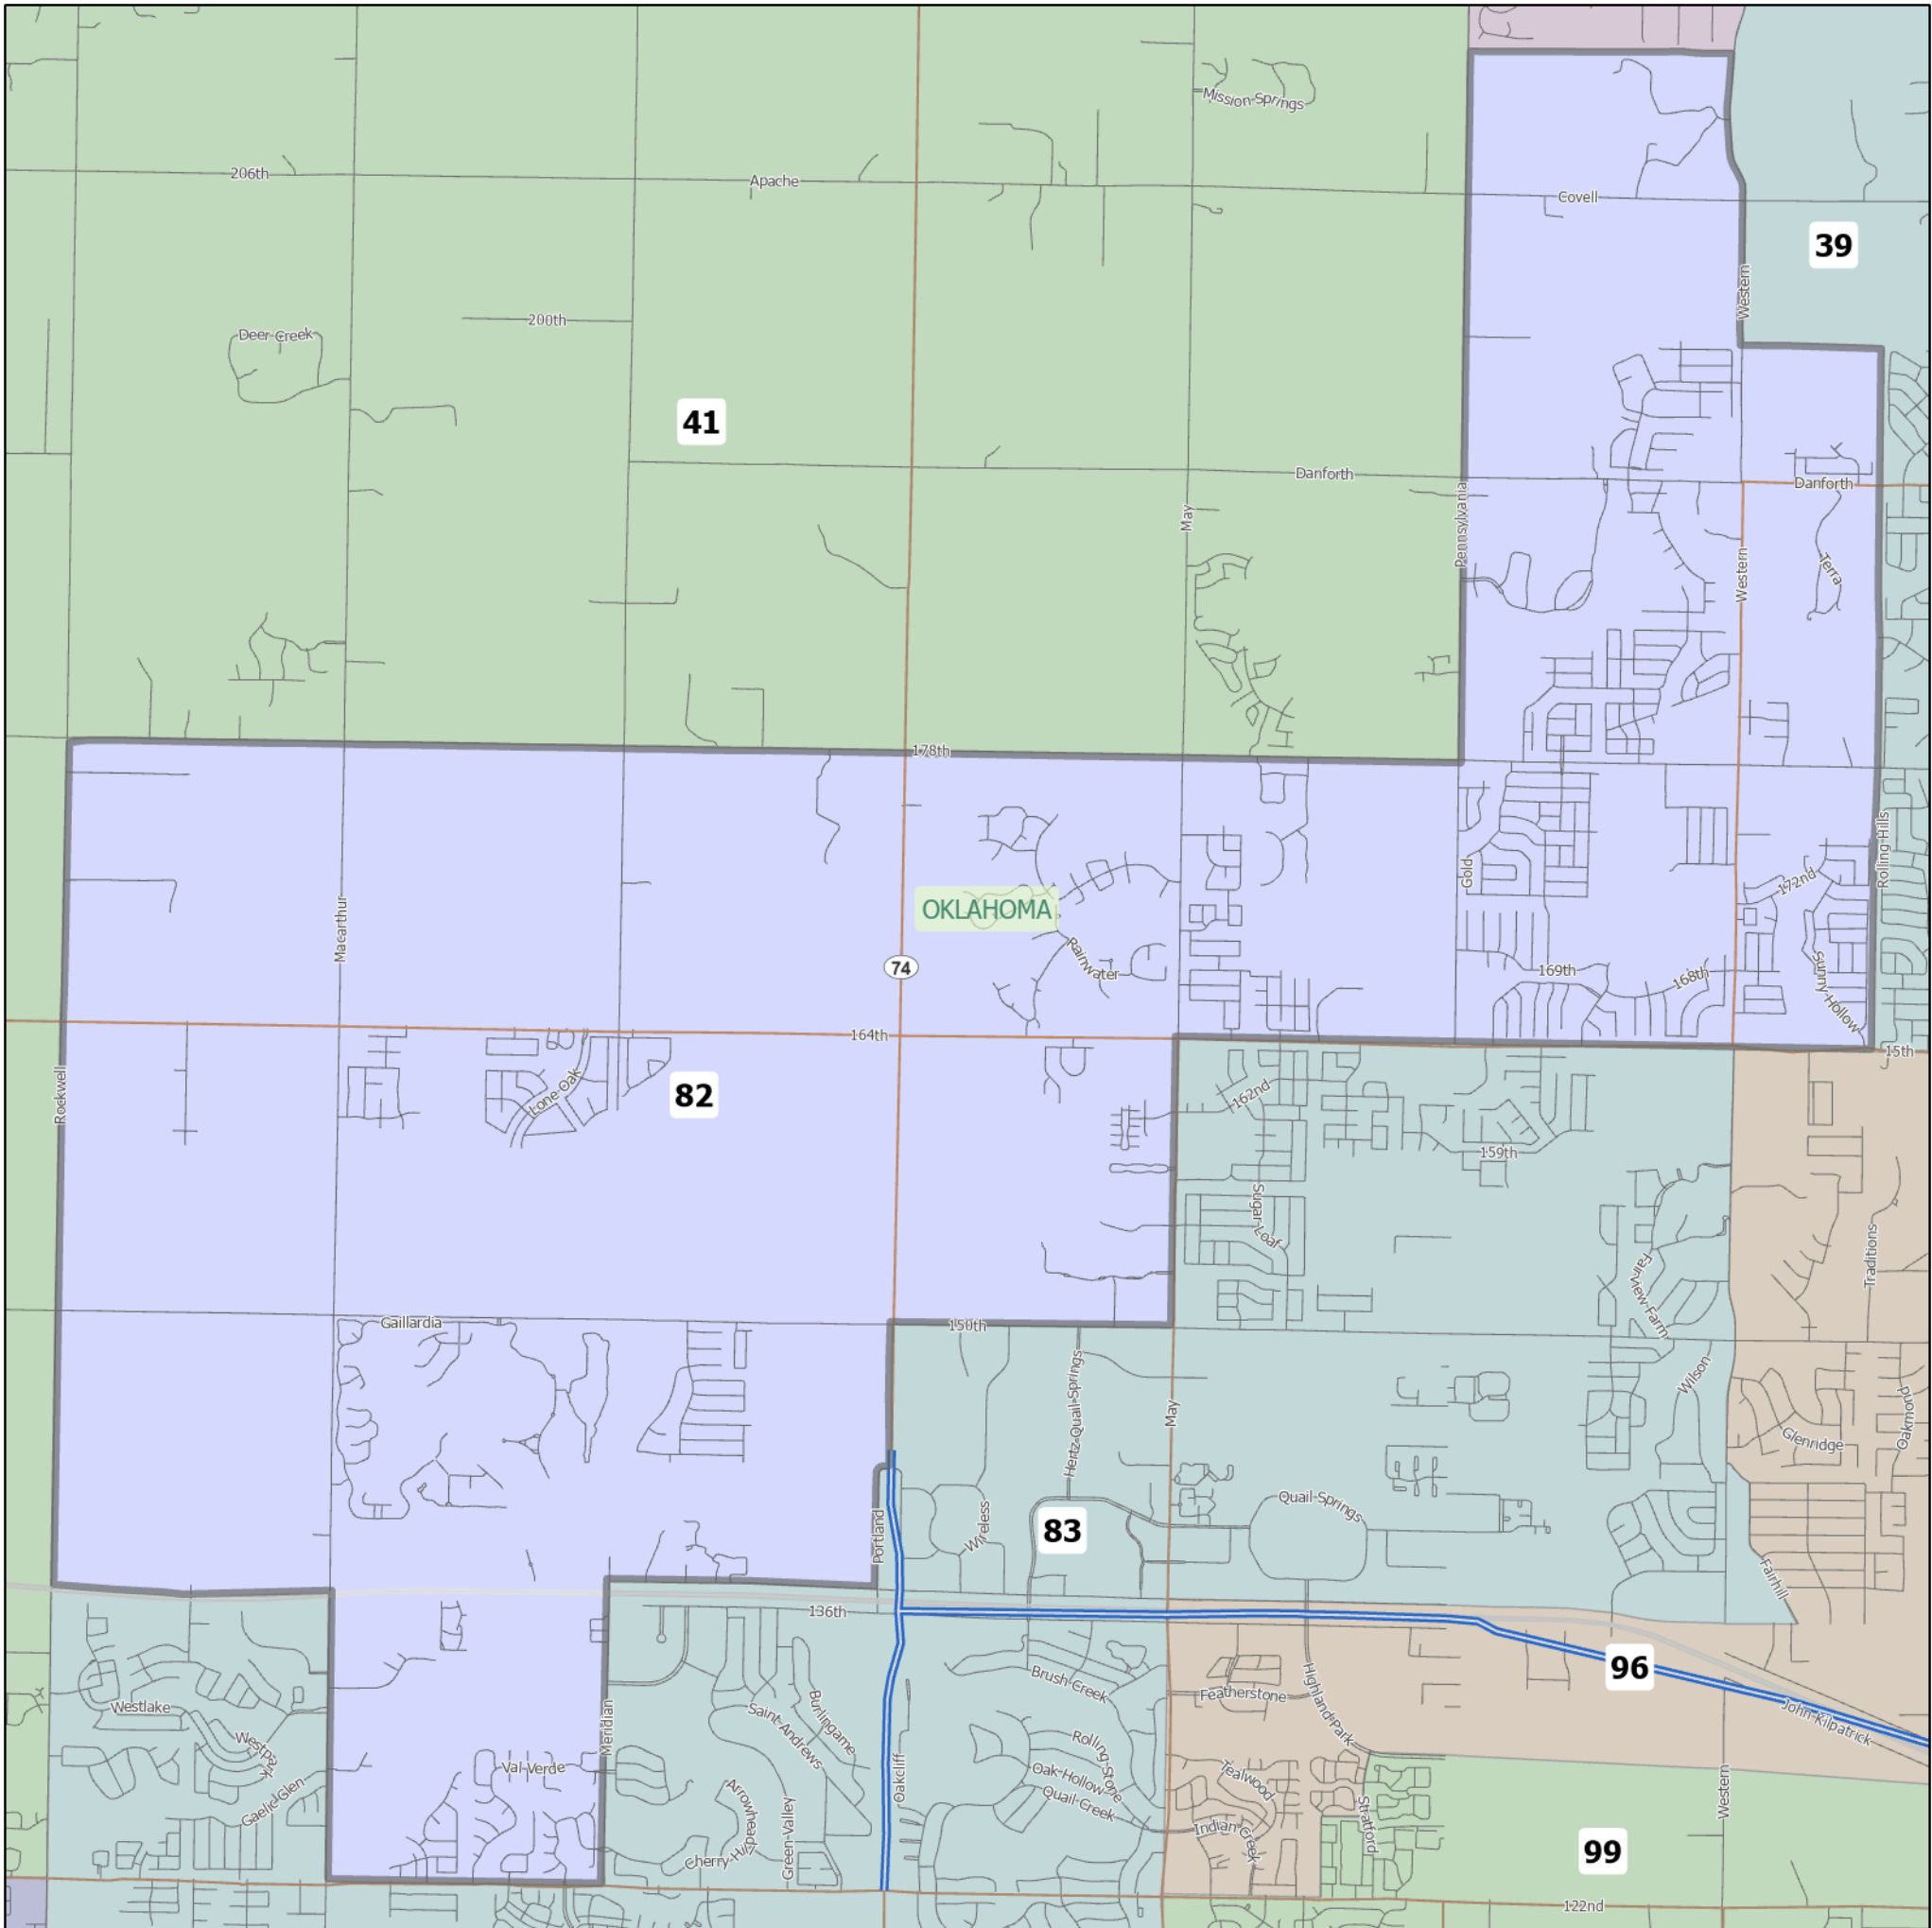

HD 82 | Rep. Nicole Miller

The ideal district population, **38,939**, is based on the latest population estimate. **HD 82** has **38,955** people, which is **0.04%** from the ideal. **8%** of the people in the district are new constituents.

- 3.99% of the district is American Indian and Alaskan Native, alone or in combination with one or more other races.
- 11.65% of the district is Asian, alone or in combination with one or more other races.
- 10.37% of the district is Black or African American, alone or in combination with one or more other races.
- 0.44% of the district is Native Hawaiian and other Pacific Islander, alone or in combination with one or more other races.
- 69.18% of the district is non-Hispanic white.
- 1.6% of the district is some other race or ethnicity.
- 5.86% of the district is of Hispanic or Latino origin.

Area: 18 square miles
Perimeter: 26 miles

Counties
(* indicates partial county)
Oklahoma*

Cities
Edmond, Oklahoma City

School Districts
Deer Creek, Edmond, Oklahoma City, Putnam City

1 inch equals 1 miles