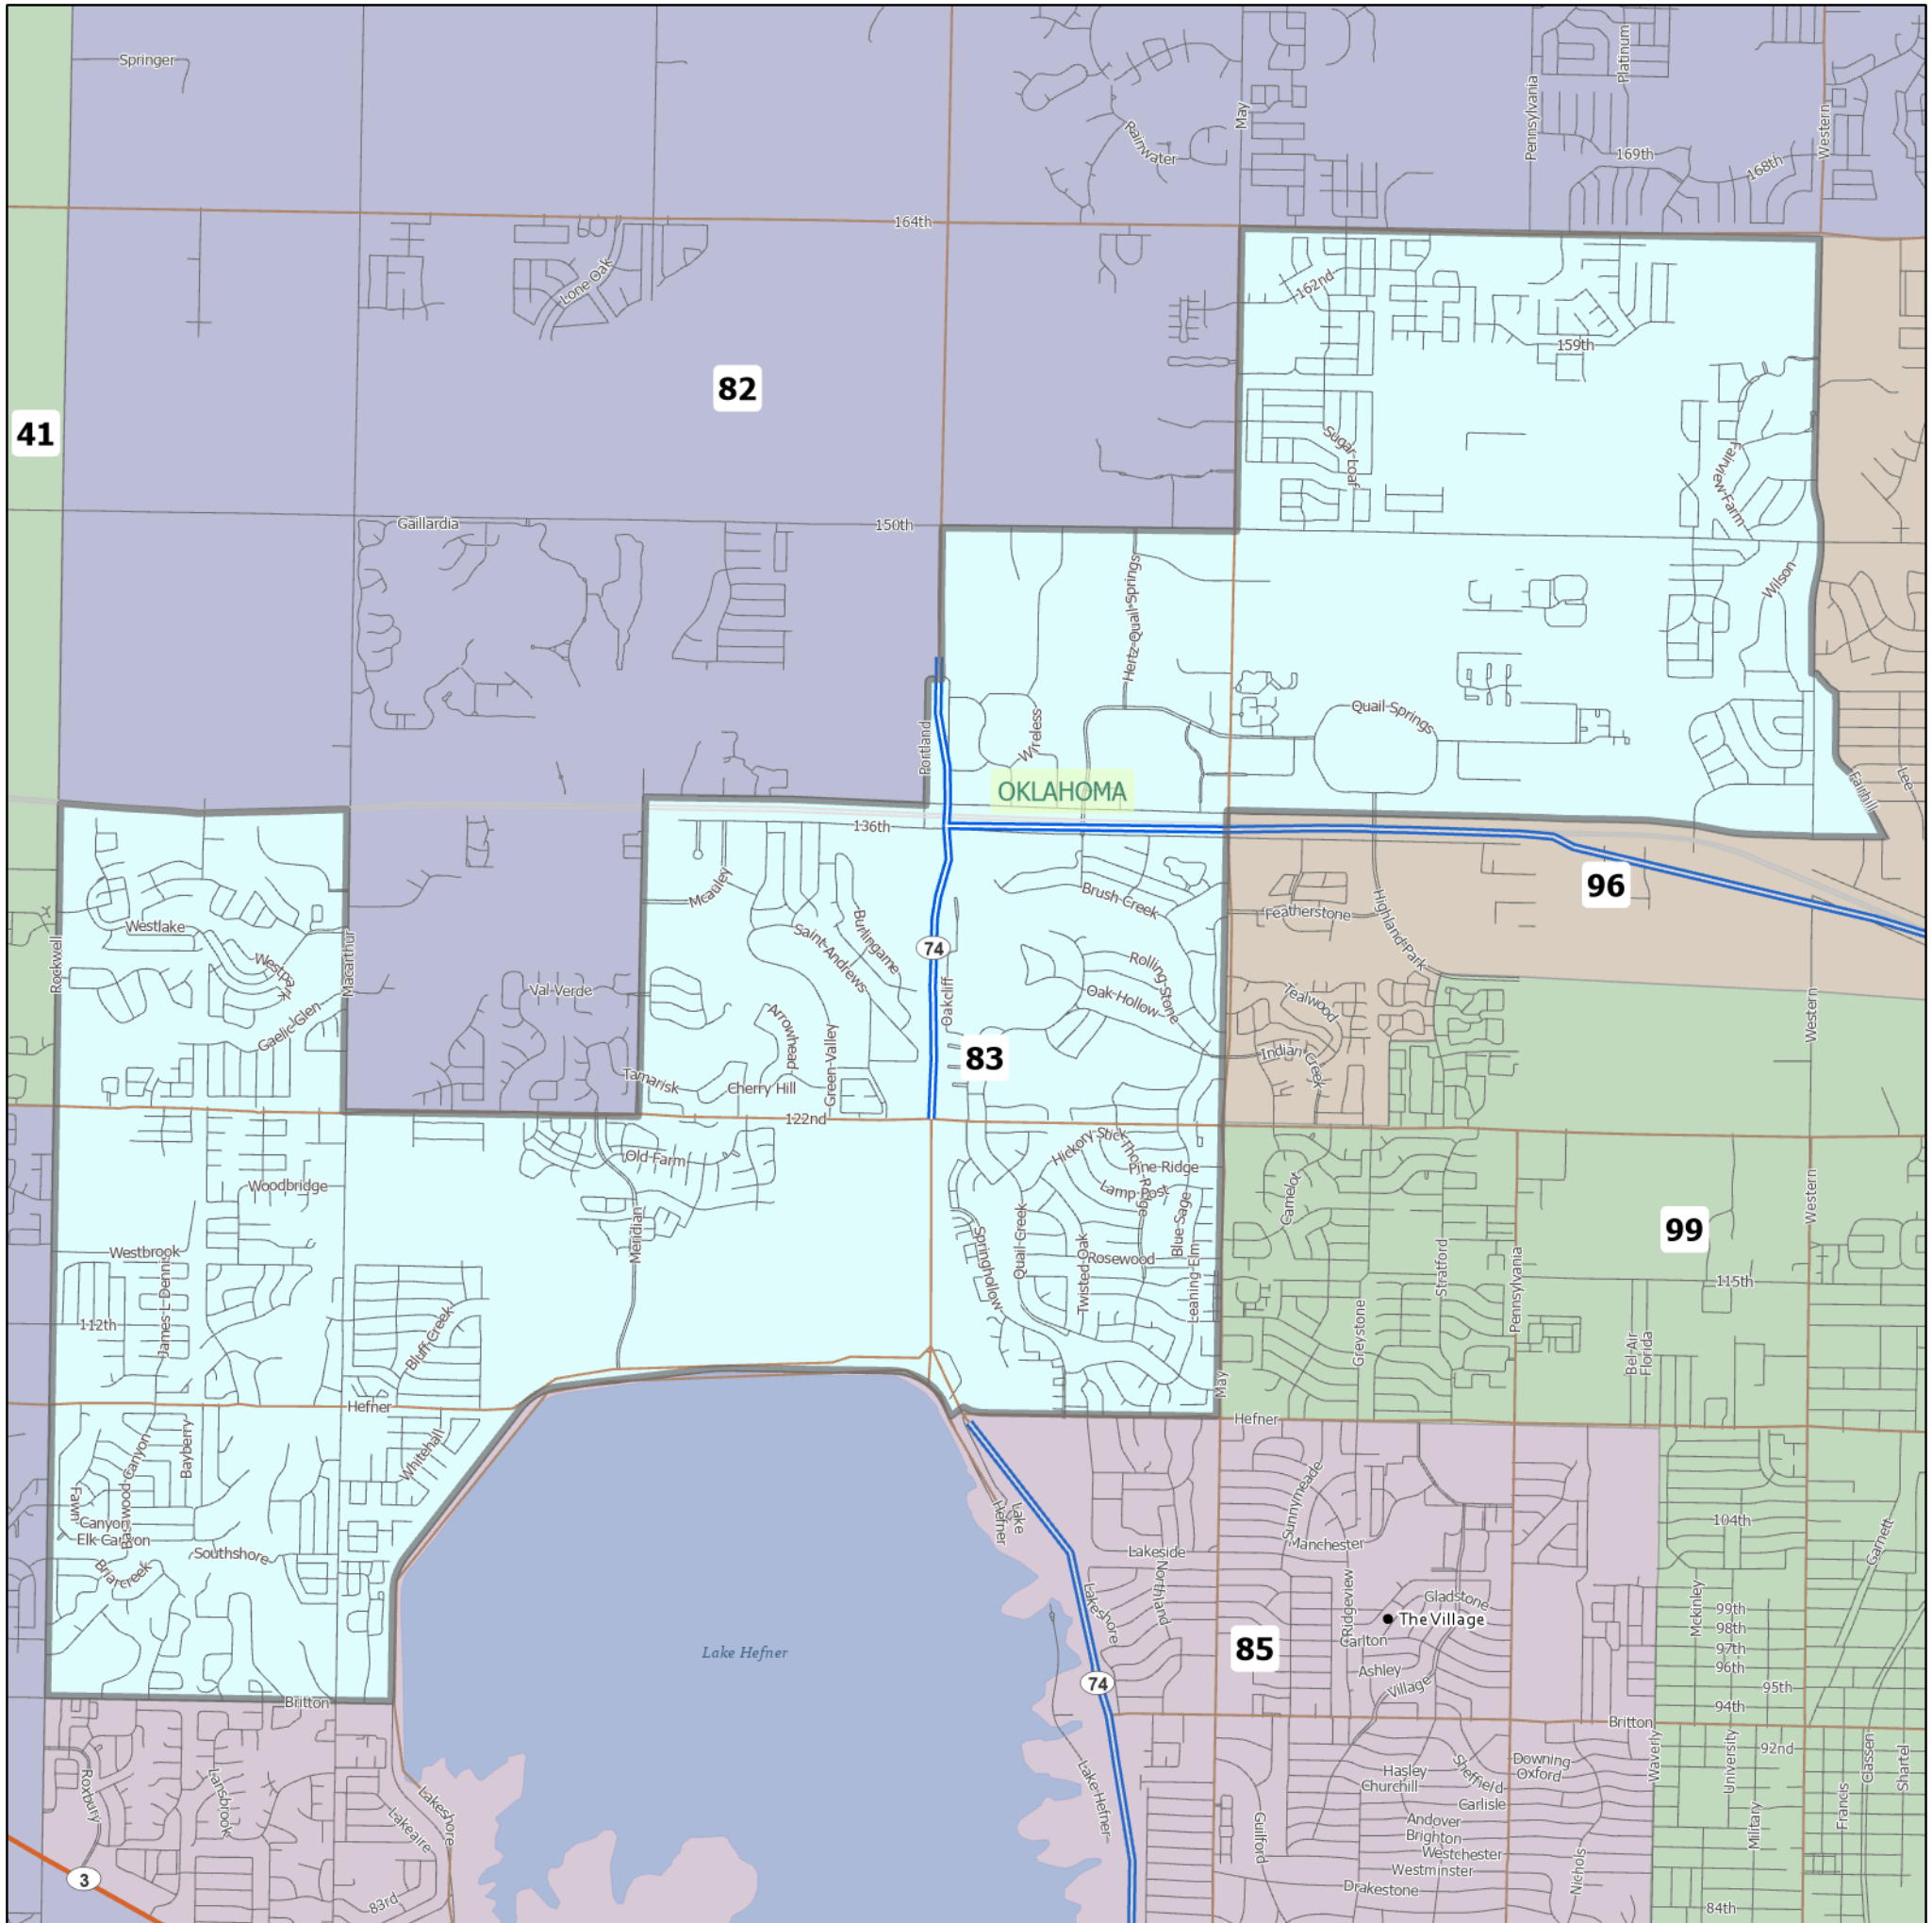

HD 83 | Rep. Eric Roberts

The ideal district population, **38,939**, is based on the latest population estimate. **HD 83** has **38,261** people, which is **-1.74%** from the ideal. **59%** of the people in the district are new constituents.

- 6.53% of the district is American Indian and Alaskan Native, alone or in combination with one or more other races.
- 6.08% of the district is Asian, alone or in combination with one or more other races.
- 15.6% of the district is Black or African American, alone or in combination with one or more other races.
- 0.17% of the district is Native Hawaiian and other Pacific Islander, alone or in combination with one or more other races.
- 69% of the district is non-Hispanic white.
- 1.22% of the district is some other race or ethnicity.
- 4.59% of the district is of Hispanic or Latino origin.

Area: 13 square miles
Perimeter: 24 miles

Counties
(* indicates partial county)
Oklahoma*

Cities
Oklahoma City

School Districts
Deer Creek, Edmond, Oklahoma City, Putnam City

1 inch equals 1 miles

5/19/2021
Data: U.S. Census Bureau, 2015-2019 American Community Survey. ACS data are based on a sample and are subject to sampling variability. Each estimate has a margin of error. The sum of the racial categories sometimes does not equal 100% because of rounding and because survey participants can select more than one racial category. Hispanic origin is of any race.