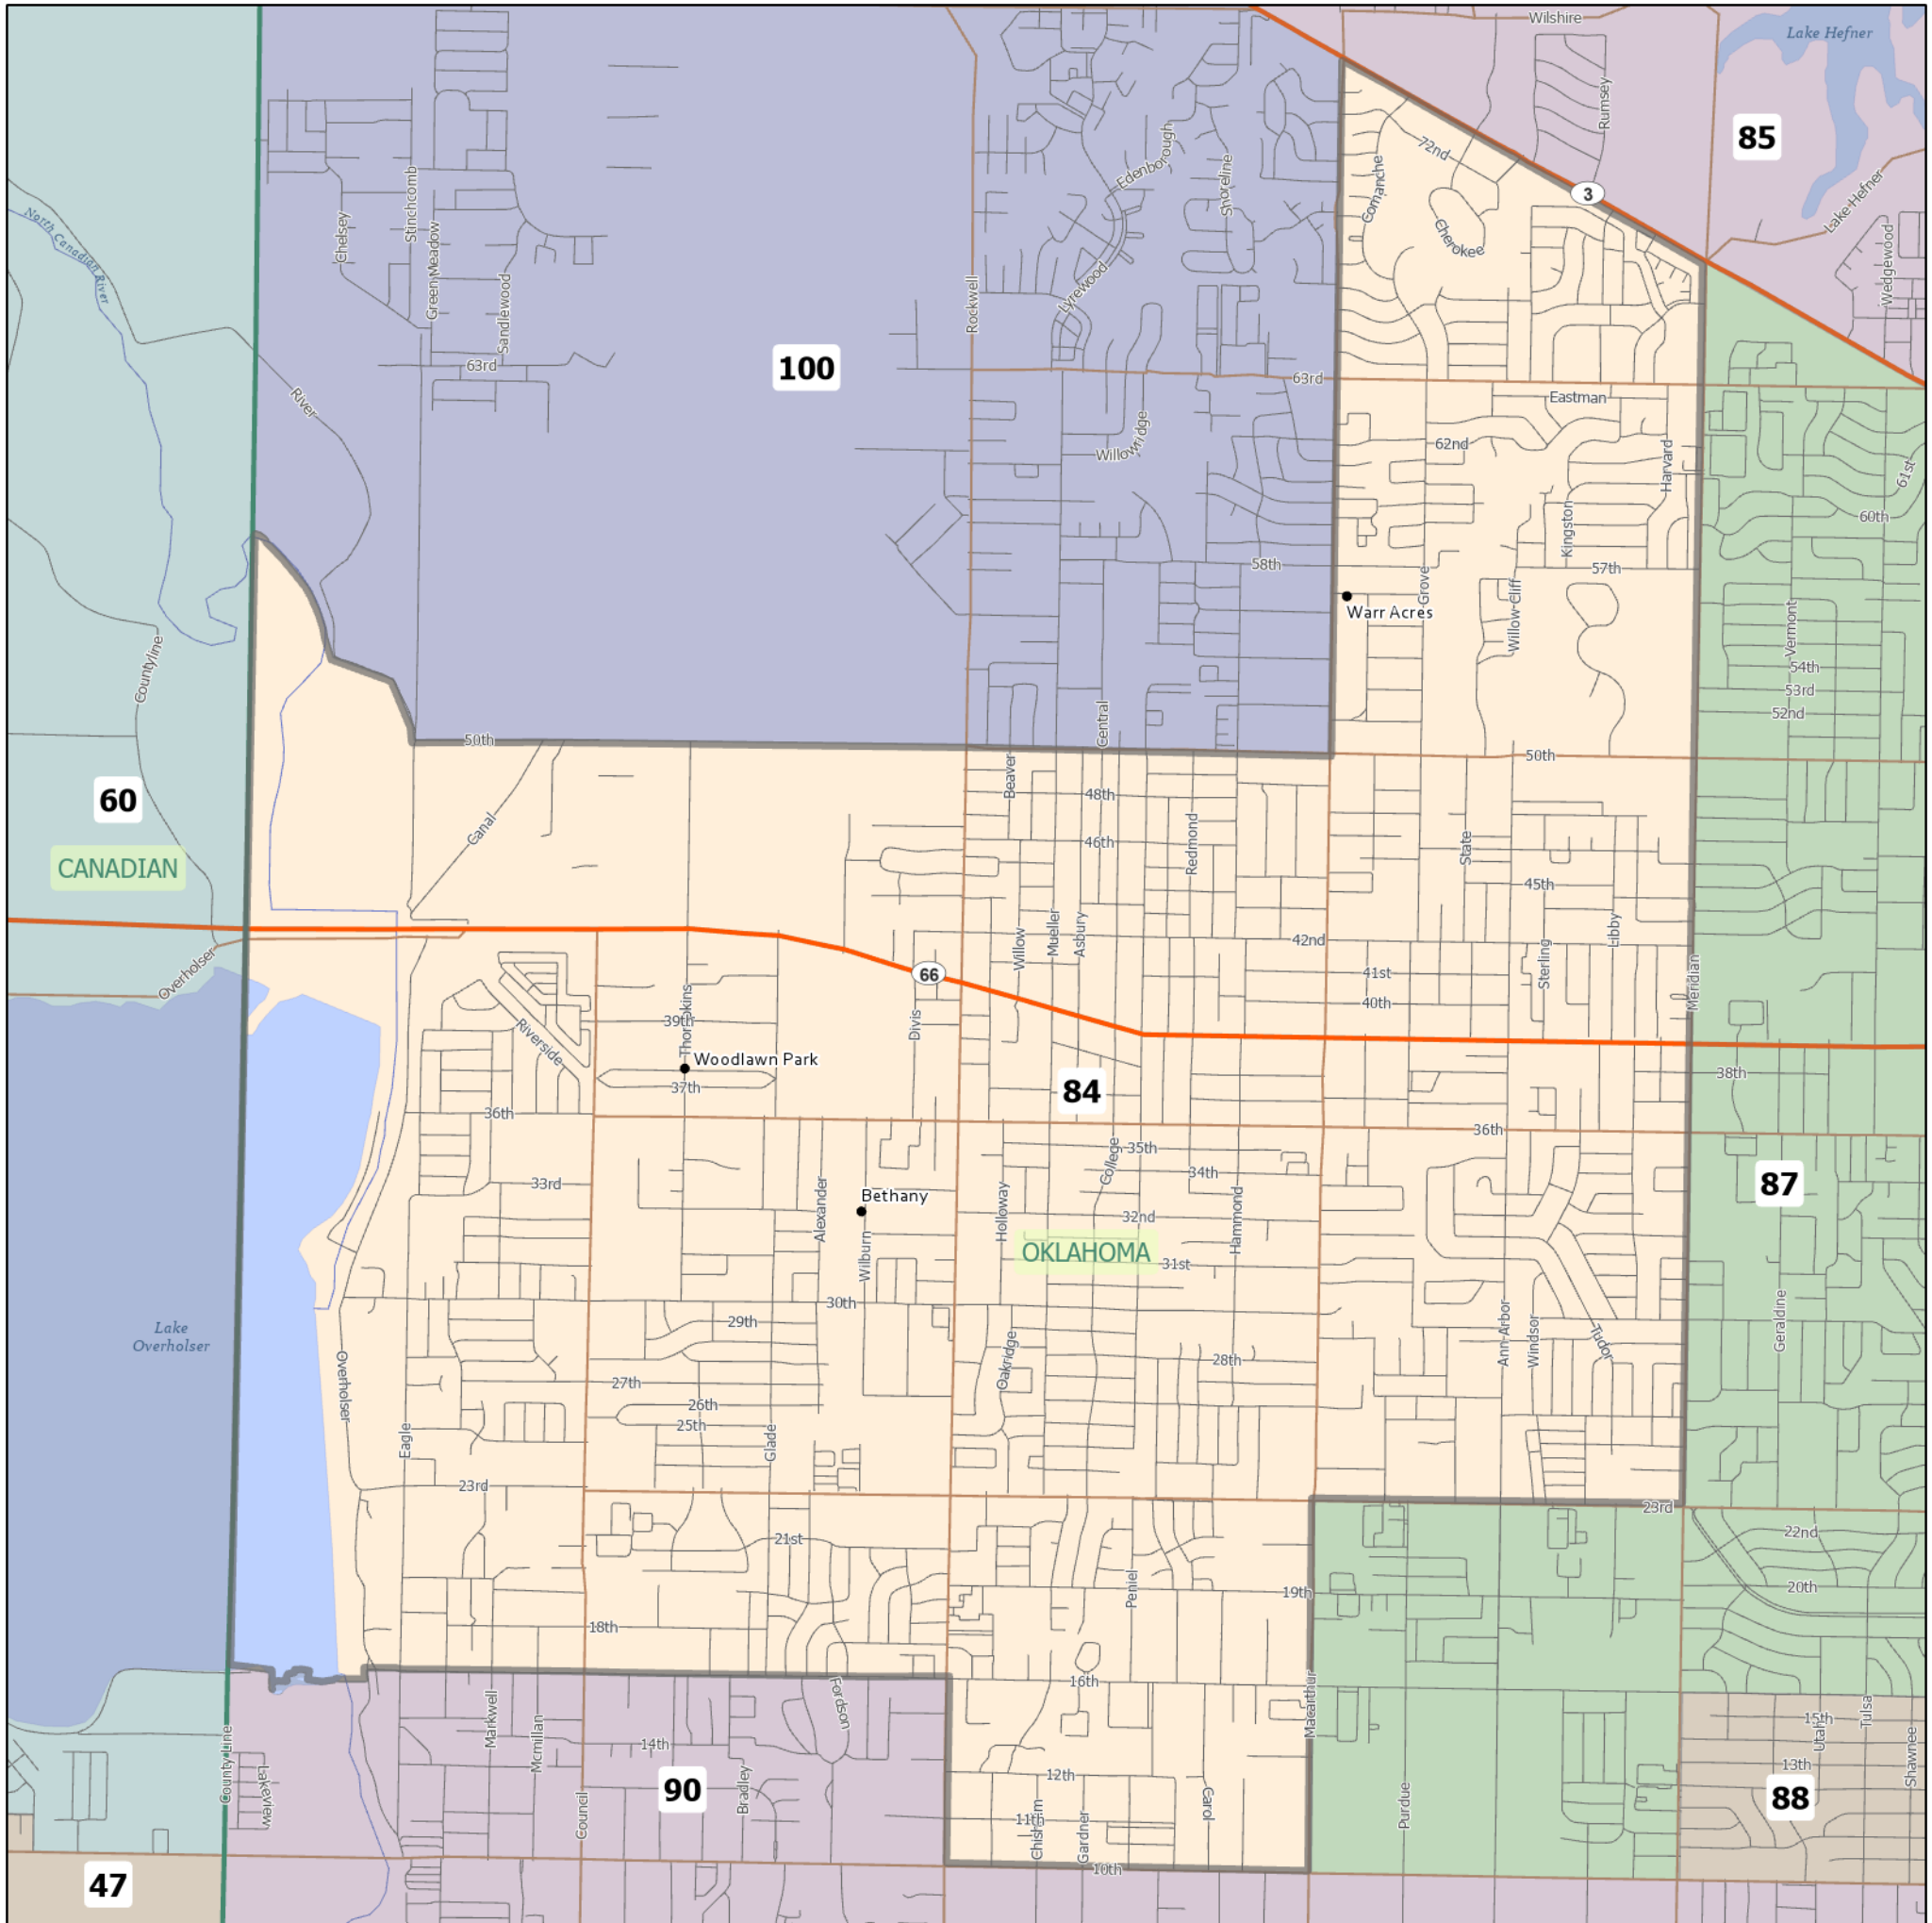

# HD 84 | Rep. Tammy West

The ideal district population, **38,939**, is based on the latest population estimate. **HD 84** has **39,663** people, which is **1.86%** from the ideal. **21%** of the people in the district are new constituents.

- 7.27% of the district is American Indian and Alaskan Native, alone or in combination with one or more other races.
- 3.23% of the district is Asian, alone or in combination with one or more other races.
- 14.08% of the district is Black or African American, alone or in combination with one or more other races.
- 0.22% of the district is Native Hawaiian and other Pacific Islander, alone or in combination with one or more other races.
- 56.86% of the district is non-Hispanic white.
- 5.5% of the district is some other race or ethnicity.
- 19.88% of the district is of Hispanic or Latino origin.

Area: 12 square miles  
Perimeter: 18 miles

Counties  
(\* indicates partial county)  
Oklahoma\*

Cities  
Bethany, Oklahoma City, Warr Acres, Woodlawn Park

School Districts  
Bethany, Putnam City

1 inch equals 0 miles