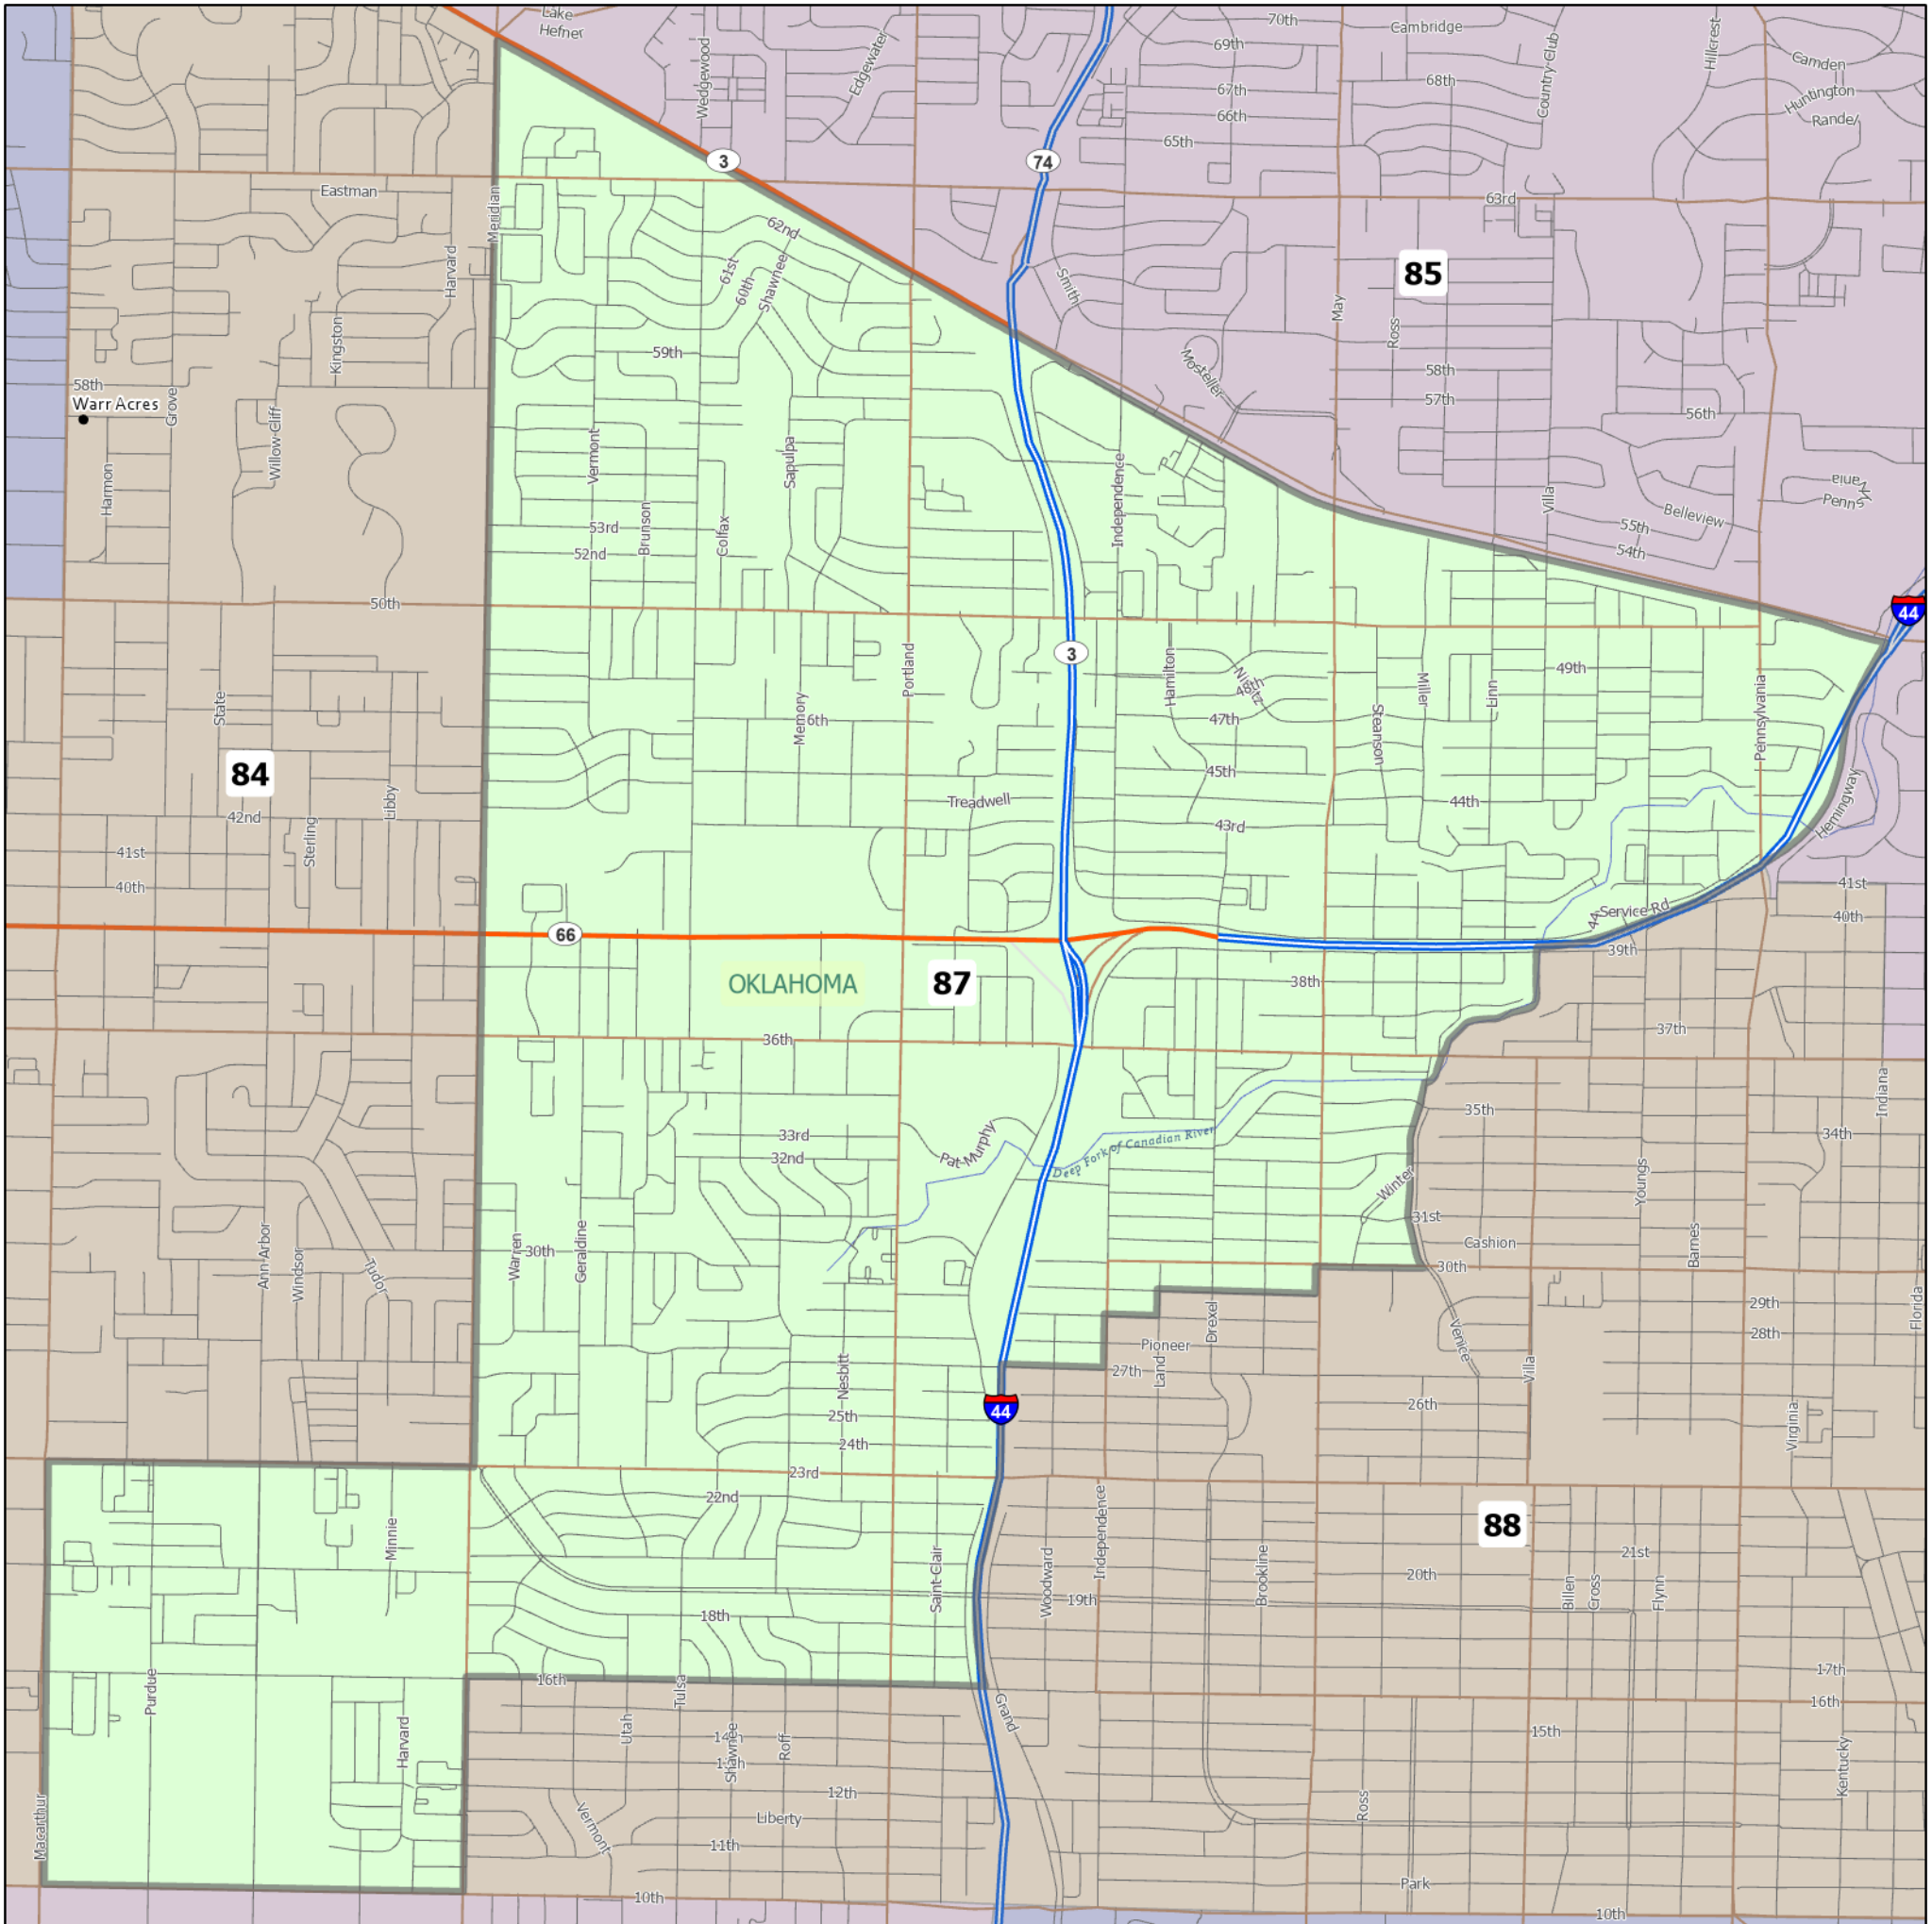

# HD 87 | Rep. Collin Walke

The ideal district population, **38,939**, is based on the latest population estimate. **HD 87** has **38,586** people, which is **-0.91%** from the ideal. **19%** of the people in the district are new constituents.

- 6.41% of the district is American Indian and Alaskan Native, alone or in combination with one or more other races.
- 5.95% of the district is Asian, alone or in combination with one or more other races.
- 14.66% of the district is Black or African American, alone or in combination with one or more other races.
- 0.25% of the district is Native Hawaiian and other Pacific Islander, alone or in combination with one or more other races.
- 48.95% of the district is non-Hispanic white.
- 6.25% of the district is some other race or ethnicity.
- 27.55% of the district is of Hispanic or Latino origin.

Area: 8 square miles  
Perimeter: 16 miles

Counties  
(\* indicates partial county)  
Oklahoma\*

Cities  
Oklahoma City

School Districts  
Oklahoma City, Putnam City

1 inch equals 0 miles

5/19/2021

Data: U.S. Census Bureau, 2015-2019 American Community Survey. ACS data are based on a sample and are subject to sampling variability. Each estimate has a margin of error. The sum of the racial categories sometimes does not equal 100% because of rounding and because survey participants can select more than one racial category. Hispanic origin is of any race.