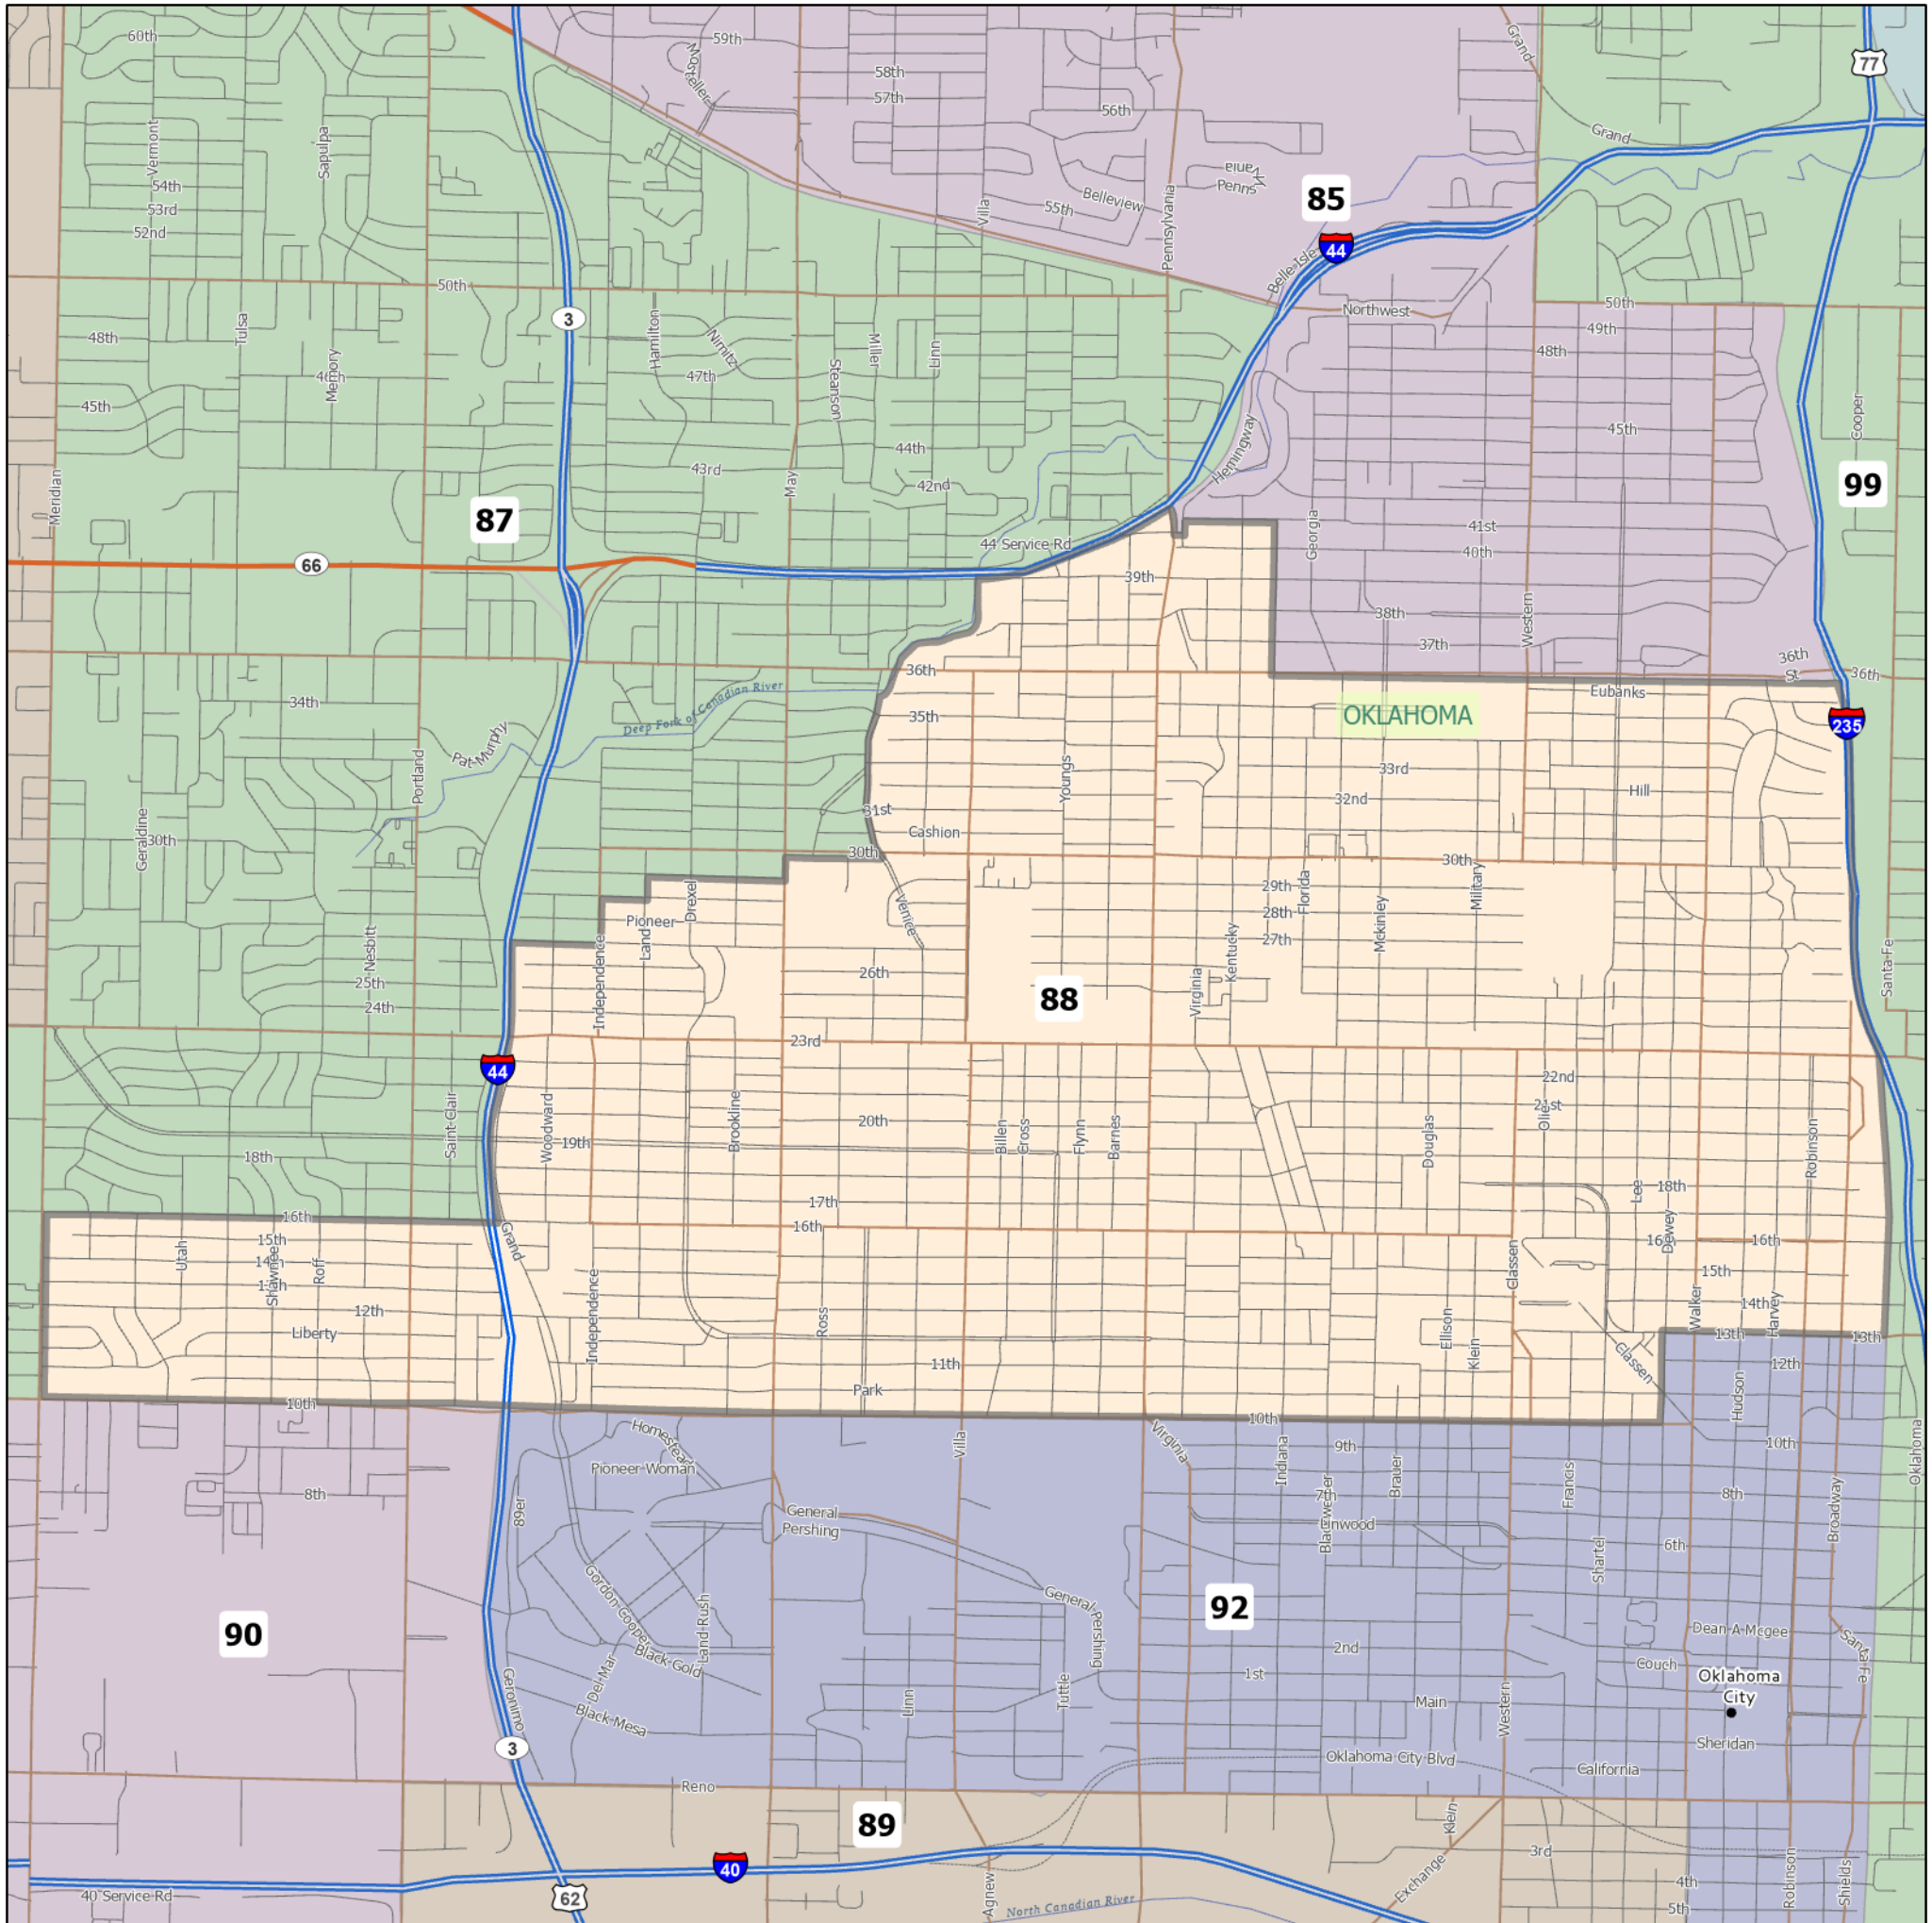

HD 88 | Rep. Mauree Turner

The ideal district population, **38,939**, is based on the latest population estimate. **HD 88** has **39,612** people, which is **1.73%** from the ideal. **14%** of the people in the district are new constituents.

- 7.1% of the district is American Indian and Alaskan Native, alone or in combination with one or more other races.
- 6.13% of the district is Asian, alone or in combination with one or more other races.
- 9.62% of the district is Black or African American, alone or in combination with one or more other races.
- 0.08% of the district is Native Hawaiian and other Pacific Islander, alone or in combination with one or more other races.
- 57.36% of the district is non-Hispanic white.
- 6.9% of the district is some other race or ethnicity.
- 21.22% of the district is of Hispanic or Latino origin.

Area: 8 square miles
Perimeter: 15 miles

Counties
(* indicates partial county)
Oklahoma*

Cities
Oklahoma City

School Districts
Oklahoma City

1 inch equals 0 miles

5/19/2021
Data: U.S. Census Bureau, 2015-2019 American Community Survey. ACS data are based on a sample and are subject to sampling variability. Each estimate has a margin of error. The sum of the racial categories sometimes does not equal 100% because of rounding and because survey participants can select more than one racial category. Hispanic origin is of any race.