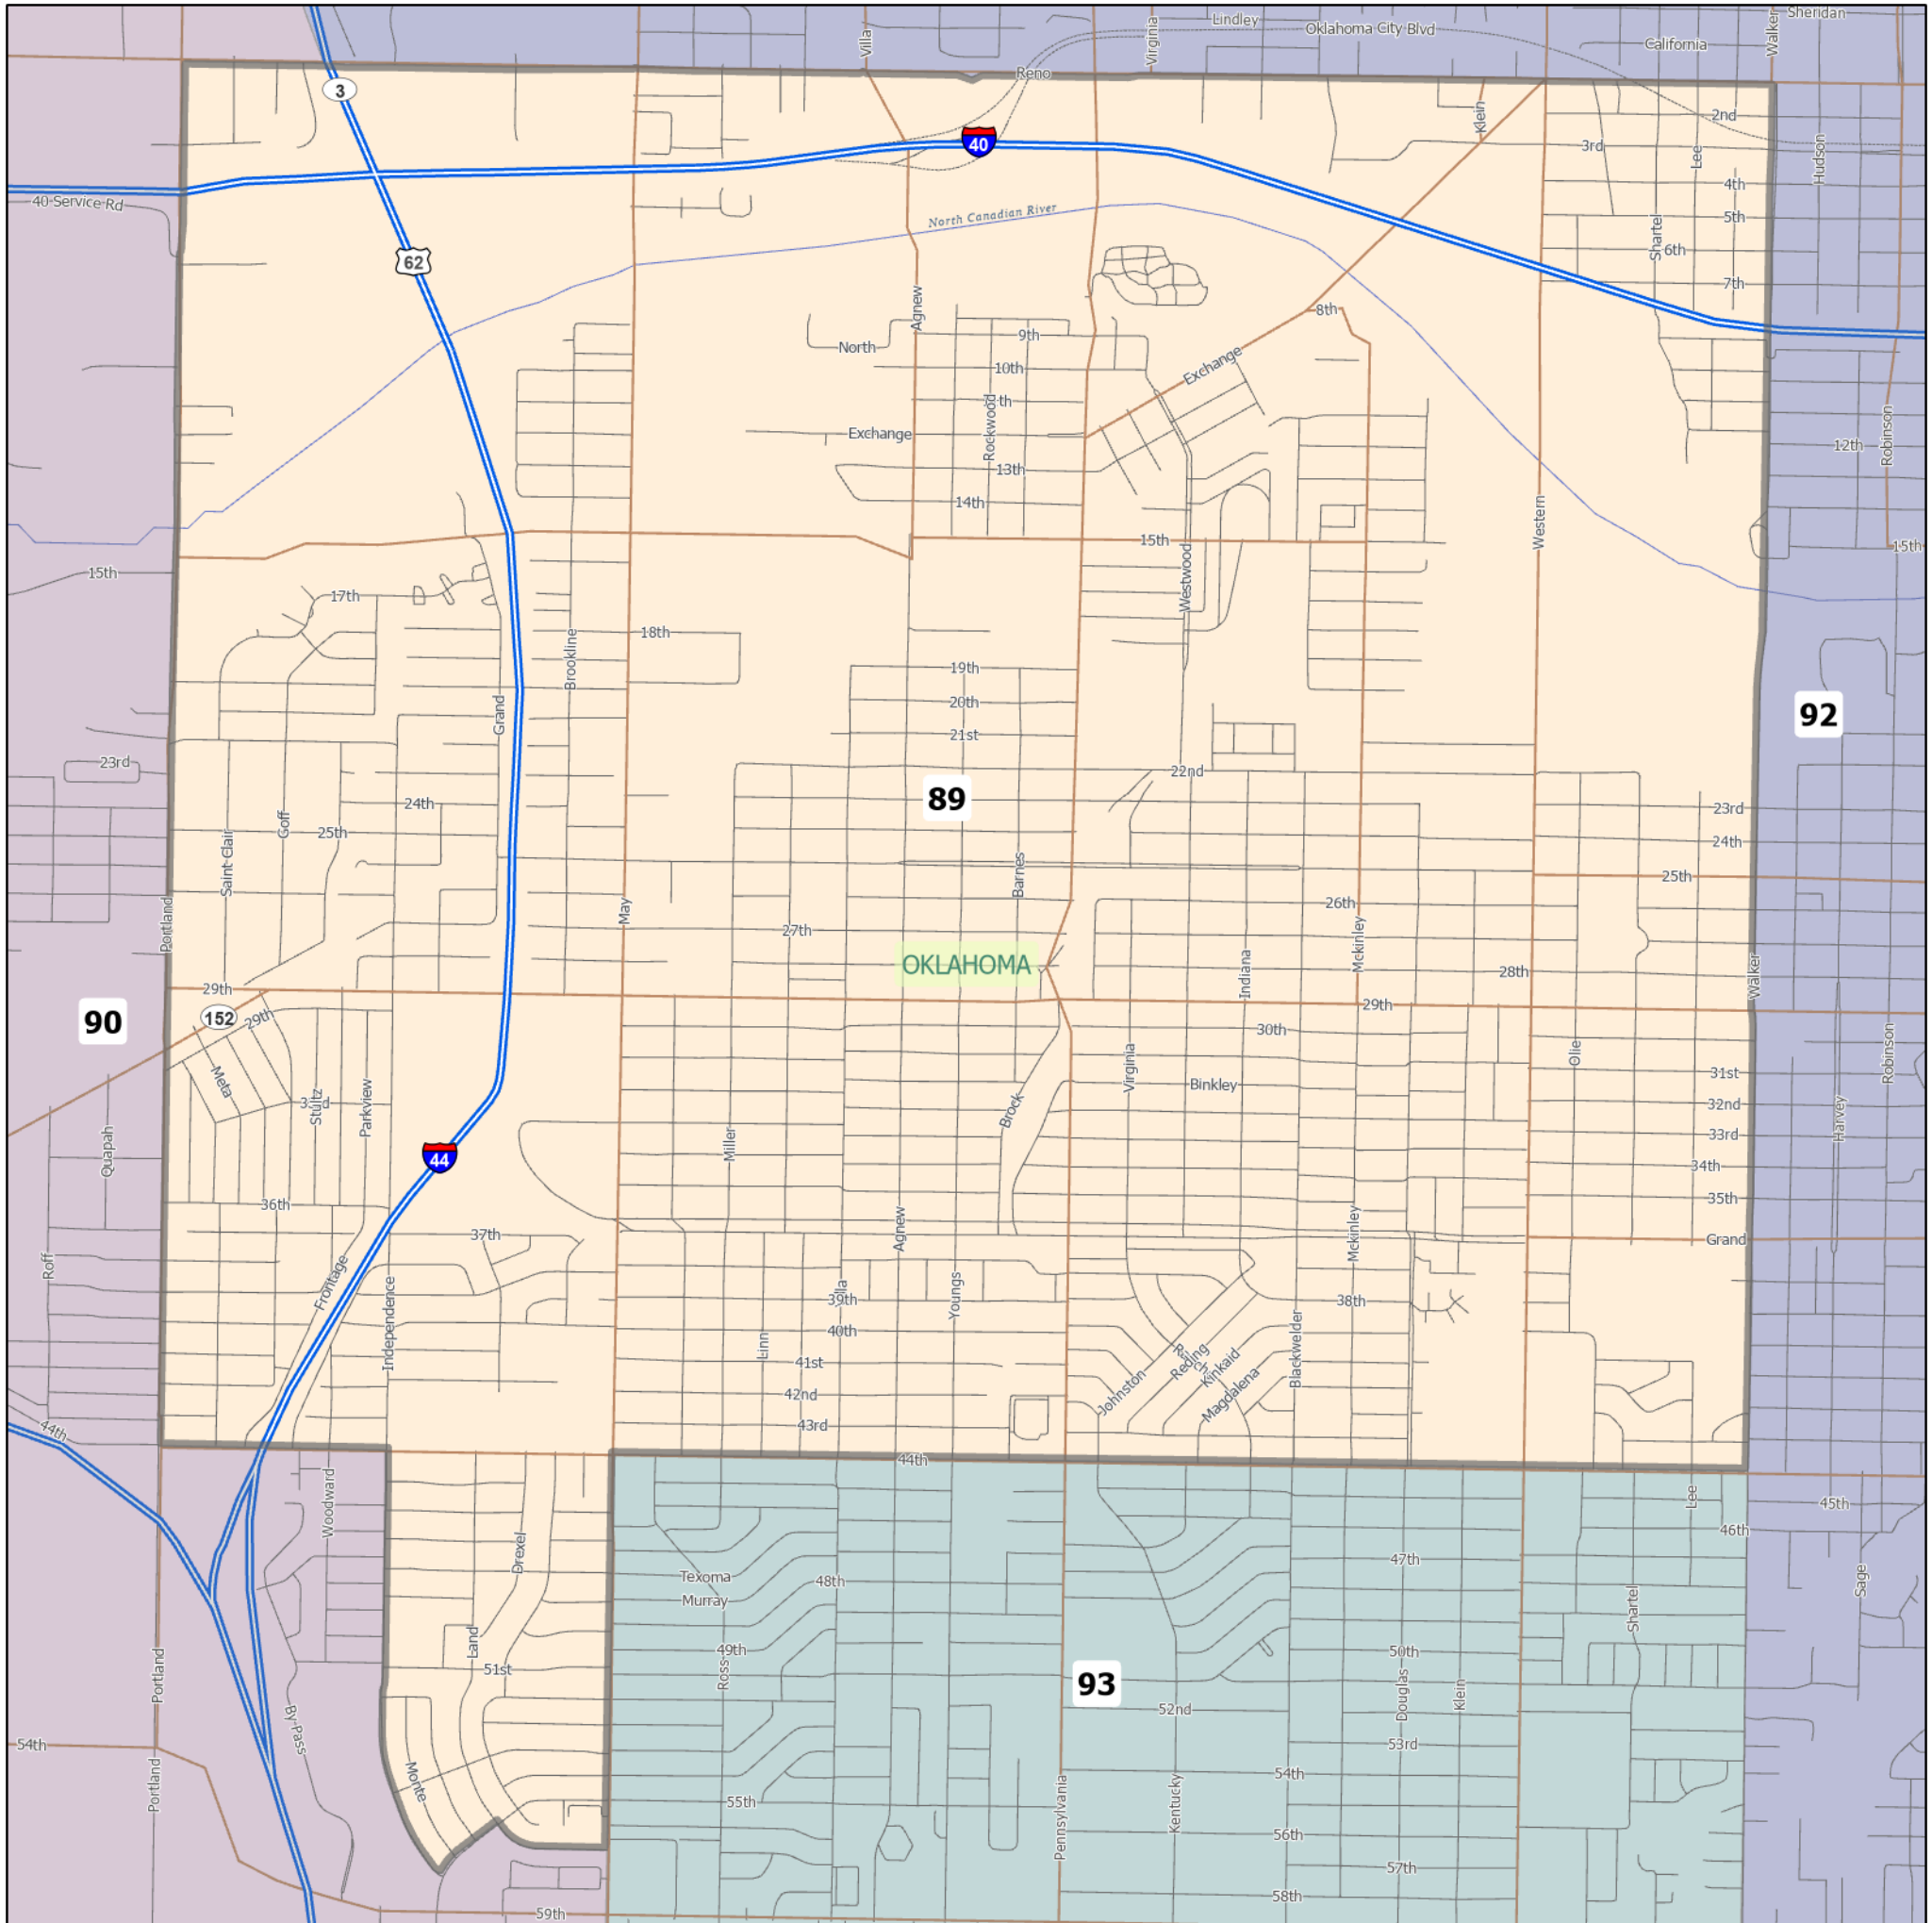

HD 89 | Rep. Jose Cruz

The ideal district population, **38,939**, is based on the latest population estimate. **HD 89** has **39,655** people, which is **1.84%** from the ideal. **9%** of the people in the district are new constituents.

- 7.2% of the district is American Indian and Alaskan Native, alone or in combination with one or more other races.
- 0.49% of the district is Asian, alone or in combination with one or more other races.
- 7.5% of the district is Black or African American, alone or in combination with one or more other races.
- 0.56% of the district is Native Hawaiian and other Pacific Islander, alone or in combination with one or more other races.
- 21.92% of the district is non-Hispanic white.
- 12.39% of the district is some other race or ethnicity.
- 65.92% of the district is of Hispanic or Latino origin.

Area: 11 square miles
Perimeter: 15 miles

Counties
(* indicates partial county)
Oklahoma*

Cities
Oklahoma City

School Districts
Oklahoma City

1 inch equals 0 miles

5/19/2021
Data: U.S. Census Bureau, 2015-2019 American Community Survey. ACS data are based on a sample and are subject to sampling variability. Each estimate has a margin of error. The sum of the racial categories sometimes does not equal 100% because of rounding and because survey participants can select more than one racial category. Hispanic origin is of any race.