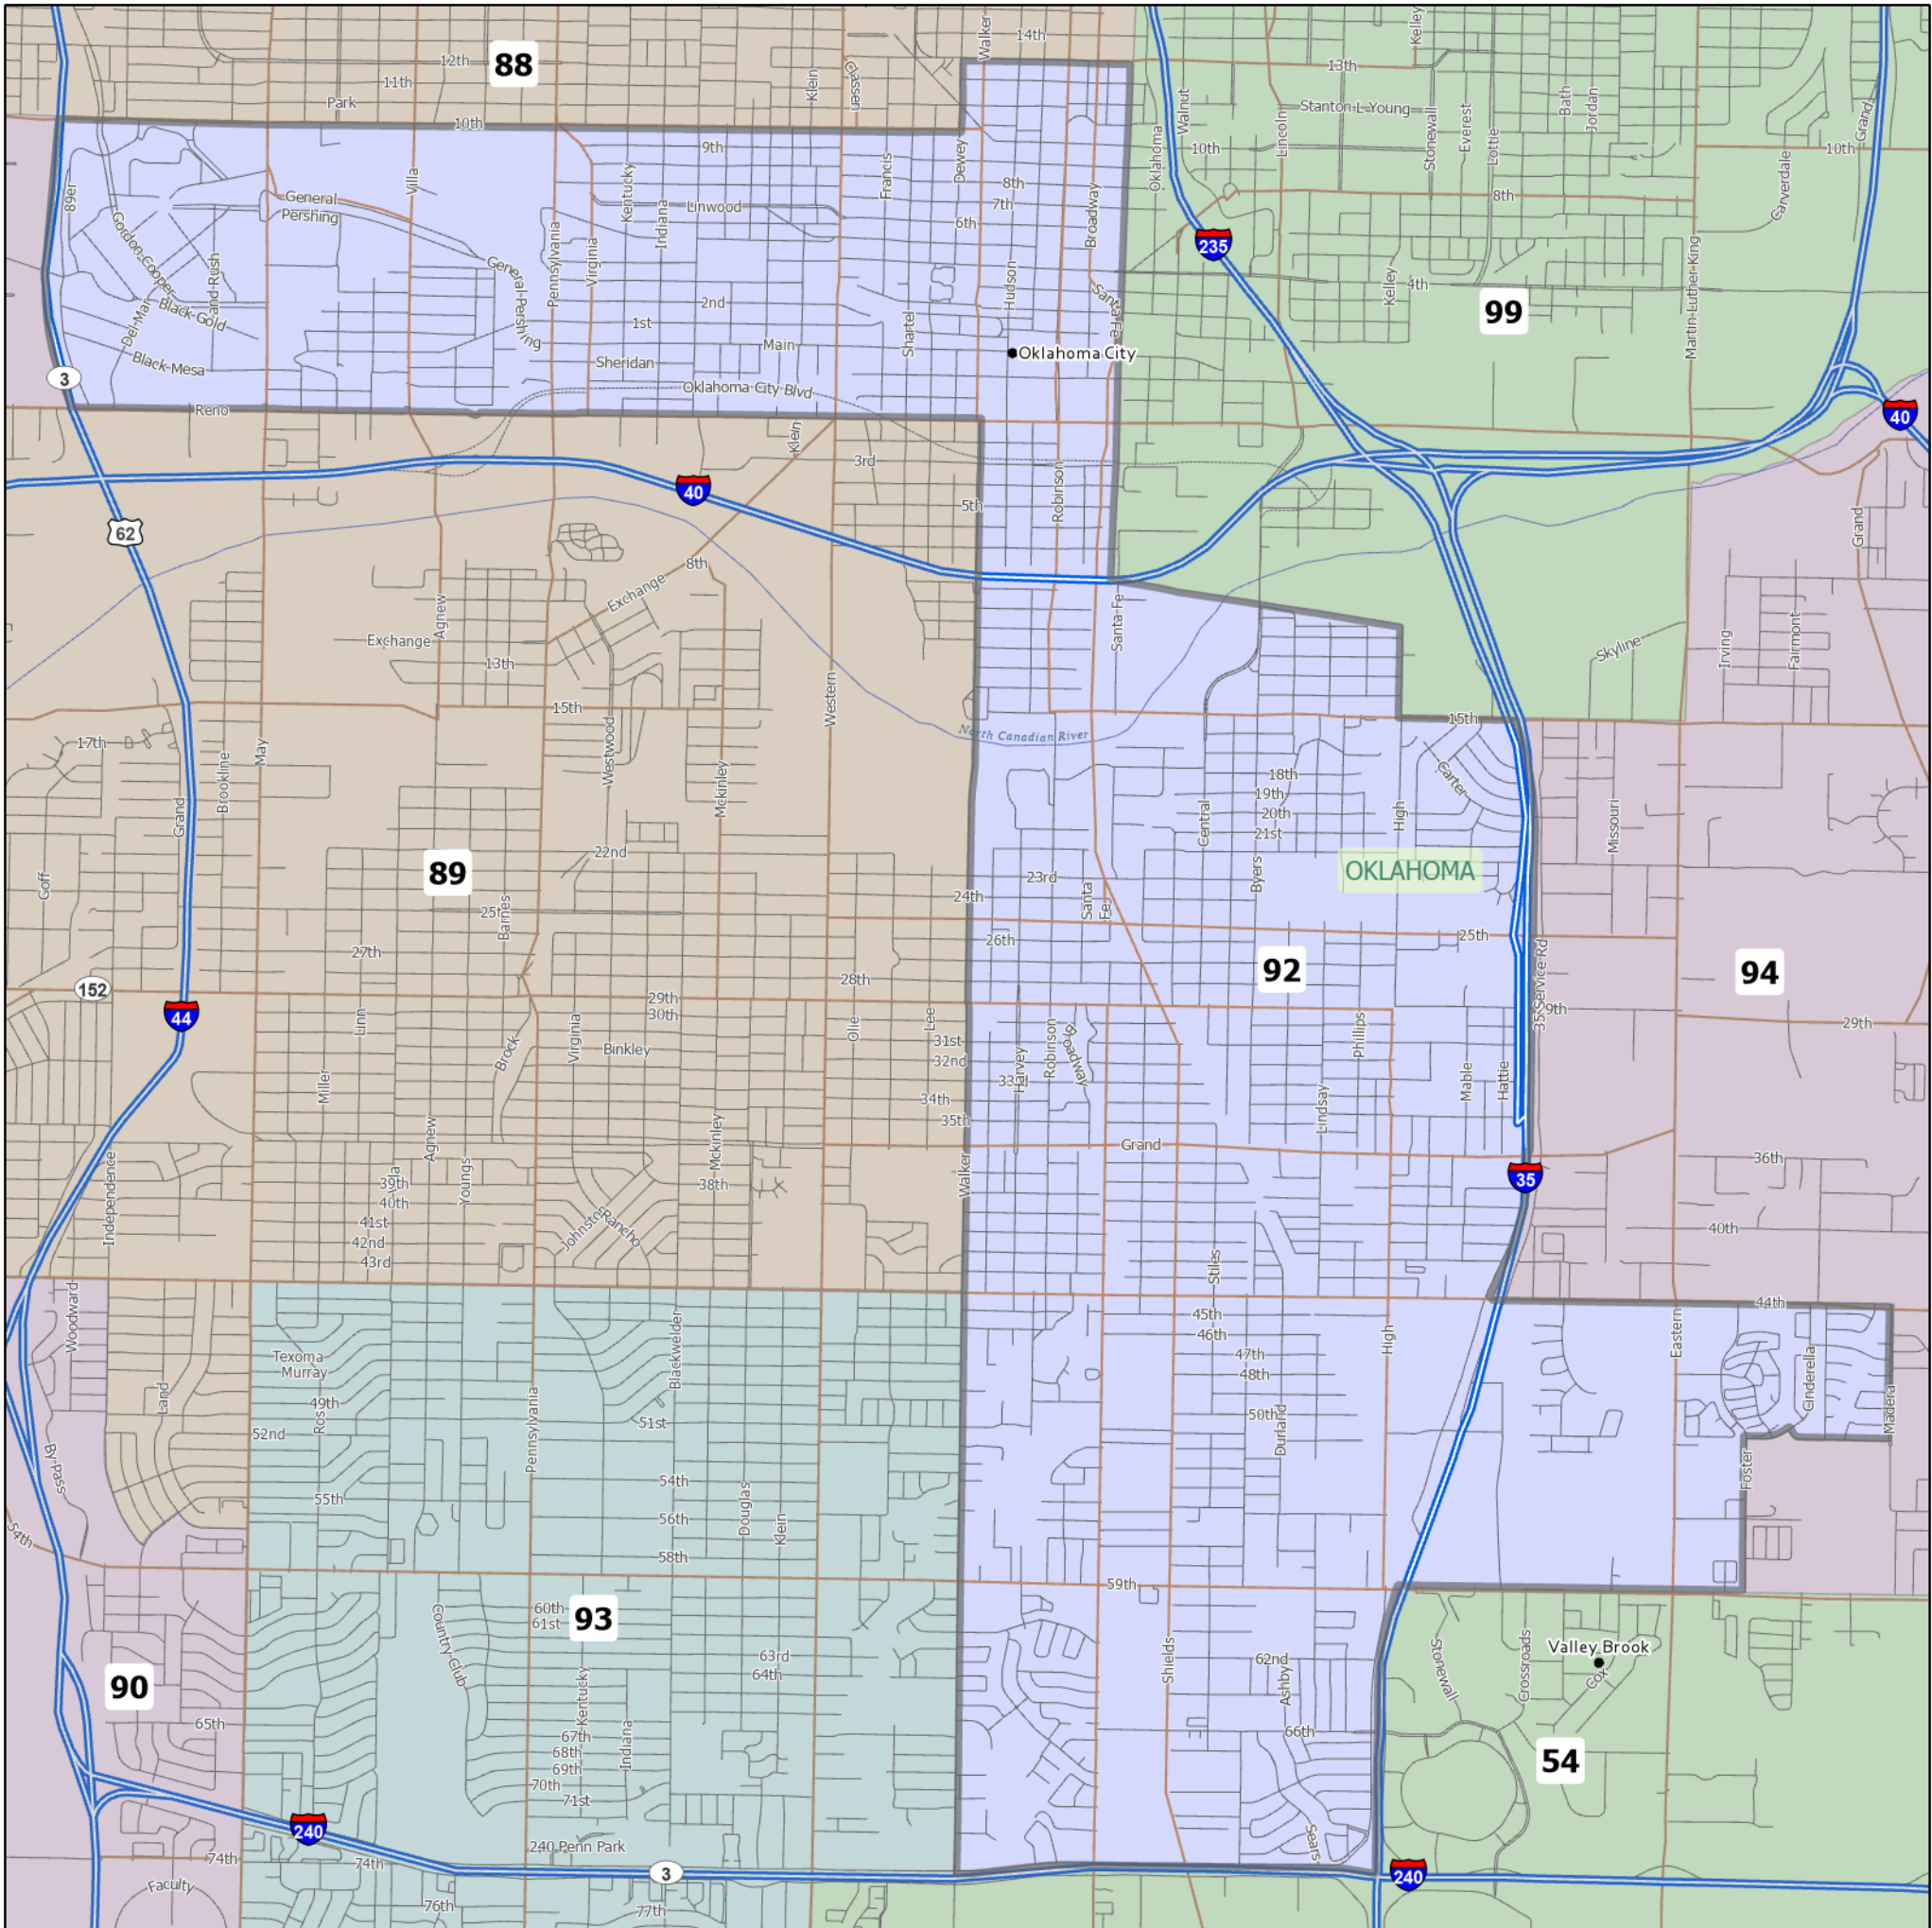

HD 92 | Rep. Forrest Bennett

The ideal district population, **38,939**, is based on the latest population estimate. **HD 92** has **39,482** people, which is **1.39%** from the ideal. **11%** of the people in the district are new constituents.

- 9.41% of the district is American Indian and Alaskan Native, alone or in combination with one or more other races.
- 1.16% of the district is Asian, alone or in combination with one or more other races.
- 12.86% of the district is Black or African American, alone or in combination with one or more other races.
- 0.07% of the district is Native Hawaiian and other Pacific Islander, alone or in combination with one or more other races.
- 33.99% of the district is non-Hispanic white.
- 7.41% of the district is some other race or ethnicity.
- 46% of the district is of Hispanic or Latino origin.

Area: 13 square miles
Perimeter: 25 miles

Counties
(* indicates partial county)
Oklahoma*

Cities
Oklahoma City

School Districts
Crooked Oak, Oklahoma City

1 inch equals 1 miles

5/19/2021
Data: U.S. Census Bureau, 2015-2019 American Community Survey. ACS data are based on a sample and are subject to sampling variability. Each estimate has a margin of error. The sum of the racial categories sometimes does not equal 100% because of rounding and because survey participants can select more than one racial category. Hispanic origin is of any race.