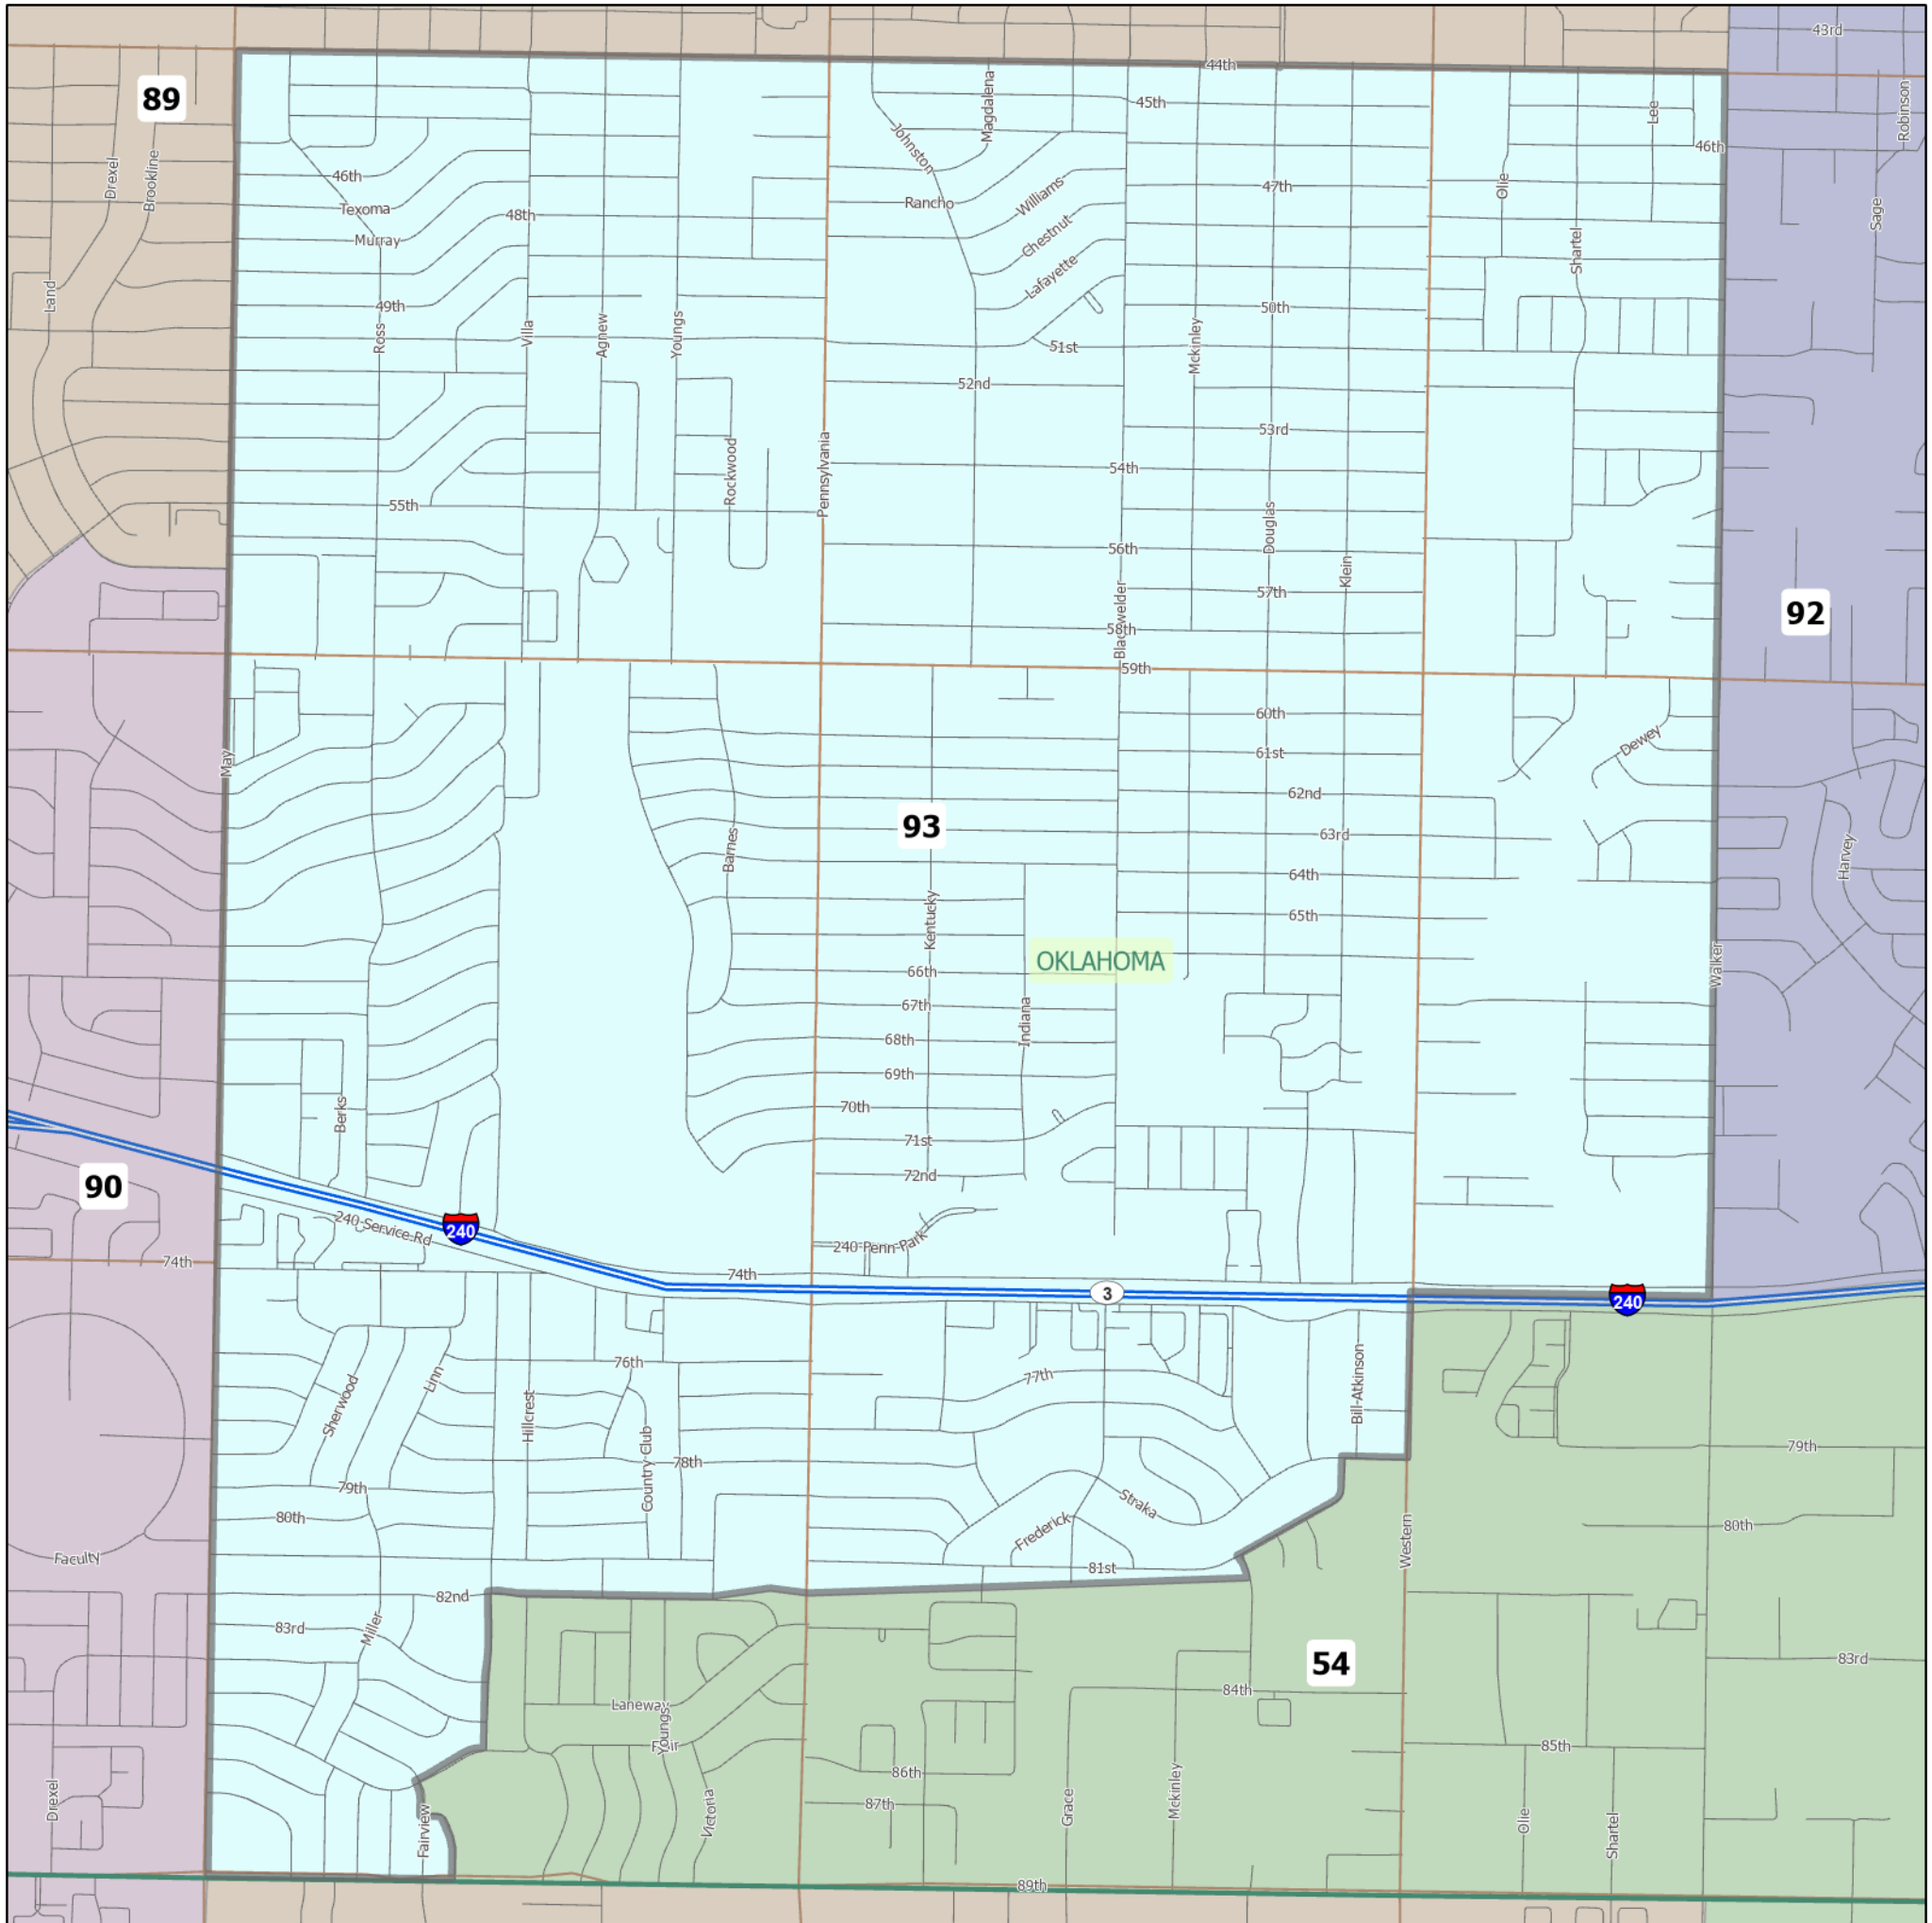

HD 93 | Rep. Mickey Dollens

The ideal district population, **38,939**, is based on the latest population estimate. **HD 93** has **39,212** people, which is **0.7%** from the ideal. **7%** of the people in the district are new constituents.

- 6.24% of the district is American Indian and Alaskan Native, alone or in combination with one or more other races.
- 1.66% of the district is Asian, alone or in combination with one or more other races.
- 10.11% of the district is Black or African American, alone or in combination with one or more other races.
- 0.41% of the district is Native Hawaiian and other Pacific Islander, alone or in combination with one or more other races.
- 37.34% of the district is non-Hispanic white.
- 12.58% of the district is some other race or ethnicity.
- 46.81% of the district is of Hispanic or Latino origin.

Area: 6 square miles
Perimeter: 11 miles

Counties
(* indicates partial county)
Oklahoma*

Cities
Oklahoma City

School Districts
Moore, Oklahoma City, Western Heights

1 inch equals 0 miles

5/19/2021
Data: U.S. Census Bureau, 2015-2019 American Community Survey. ACS data are based on a sample and are subject to sampling variability. Each estimate has a margin of error. The sum of the racial categories sometimes does not equal 100% because of rounding and because survey participants can select more than one racial category. Hispanic origin is of any race.