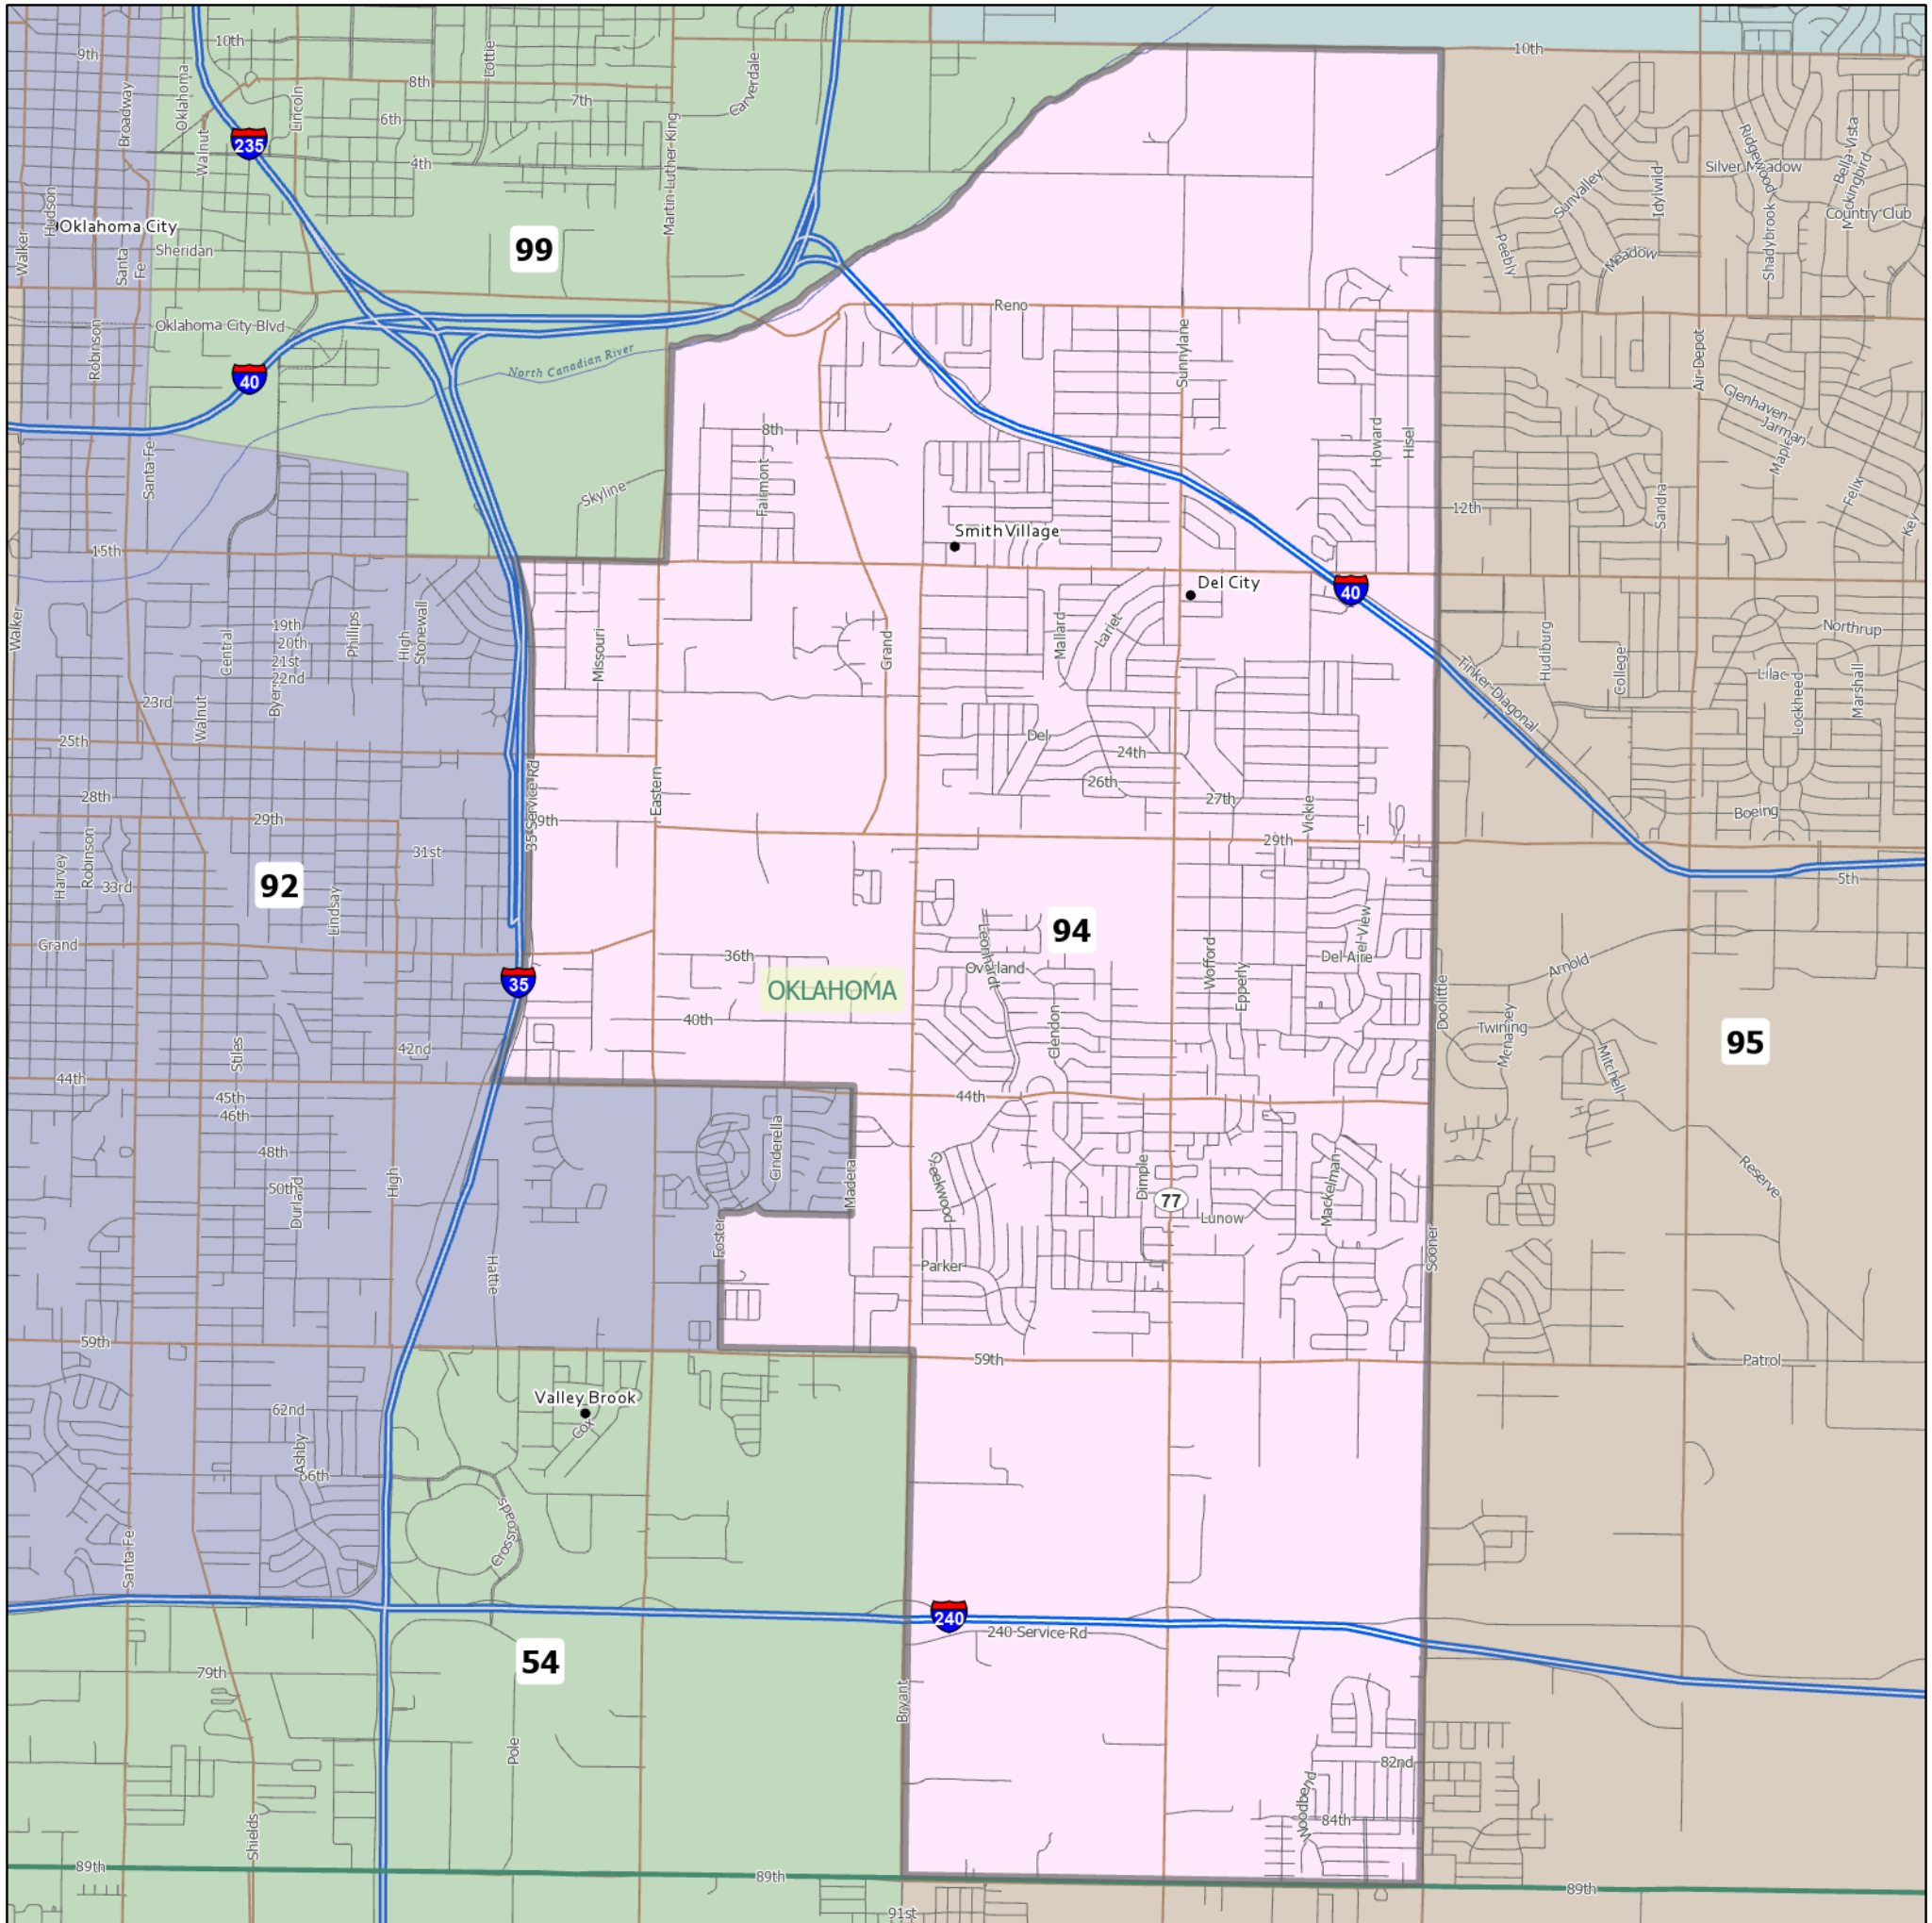

HD 94 | Rep. Andy Fugate

The ideal district population, **38,939**, is based on the latest population estimate. **HD 94** has **39,152** people, which is **0.55%** from the ideal. **2%** of the people in the district are new constituents.

5.74% of the district is American Indian and Alaskan Native, alone or in combination with one or more other races.
 4.07% of the district is Asian, alone or in combination with one or more other races.
 28.56% of the district is Black or African American, alone or in combination with one or more other races.
 0.1% of the district is Native Hawaiian and other Pacific Islander, alone or in combination with one or more other races.
 52.35% of the district is non-Hispanic white.
 2.36% of the district is some other race or ethnicity.
 11.65% of the district is of Hispanic or Latino origin.

Counties
 (* indicates partial county)
 Oklahoma*

Cities
 Del City, Oklahoma City, Smith Village

School Districts
 Crooked Oak, Mid-Del City, Moore, Oklahoma City

Area: 18 square miles
 Perimeter: 22 miles

1 inch equals 1 miles

5/19/2021
 Data: U.S. Census Bureau, 2015-2019 American Community Survey. ACS data are based on a sample and are subject to sampling variability. Each estimate has a margin of error. The sum of the racial categories sometimes does not equal 100% because of rounding and because survey participants can select more than one racial category. Hispanic origin is of any race.