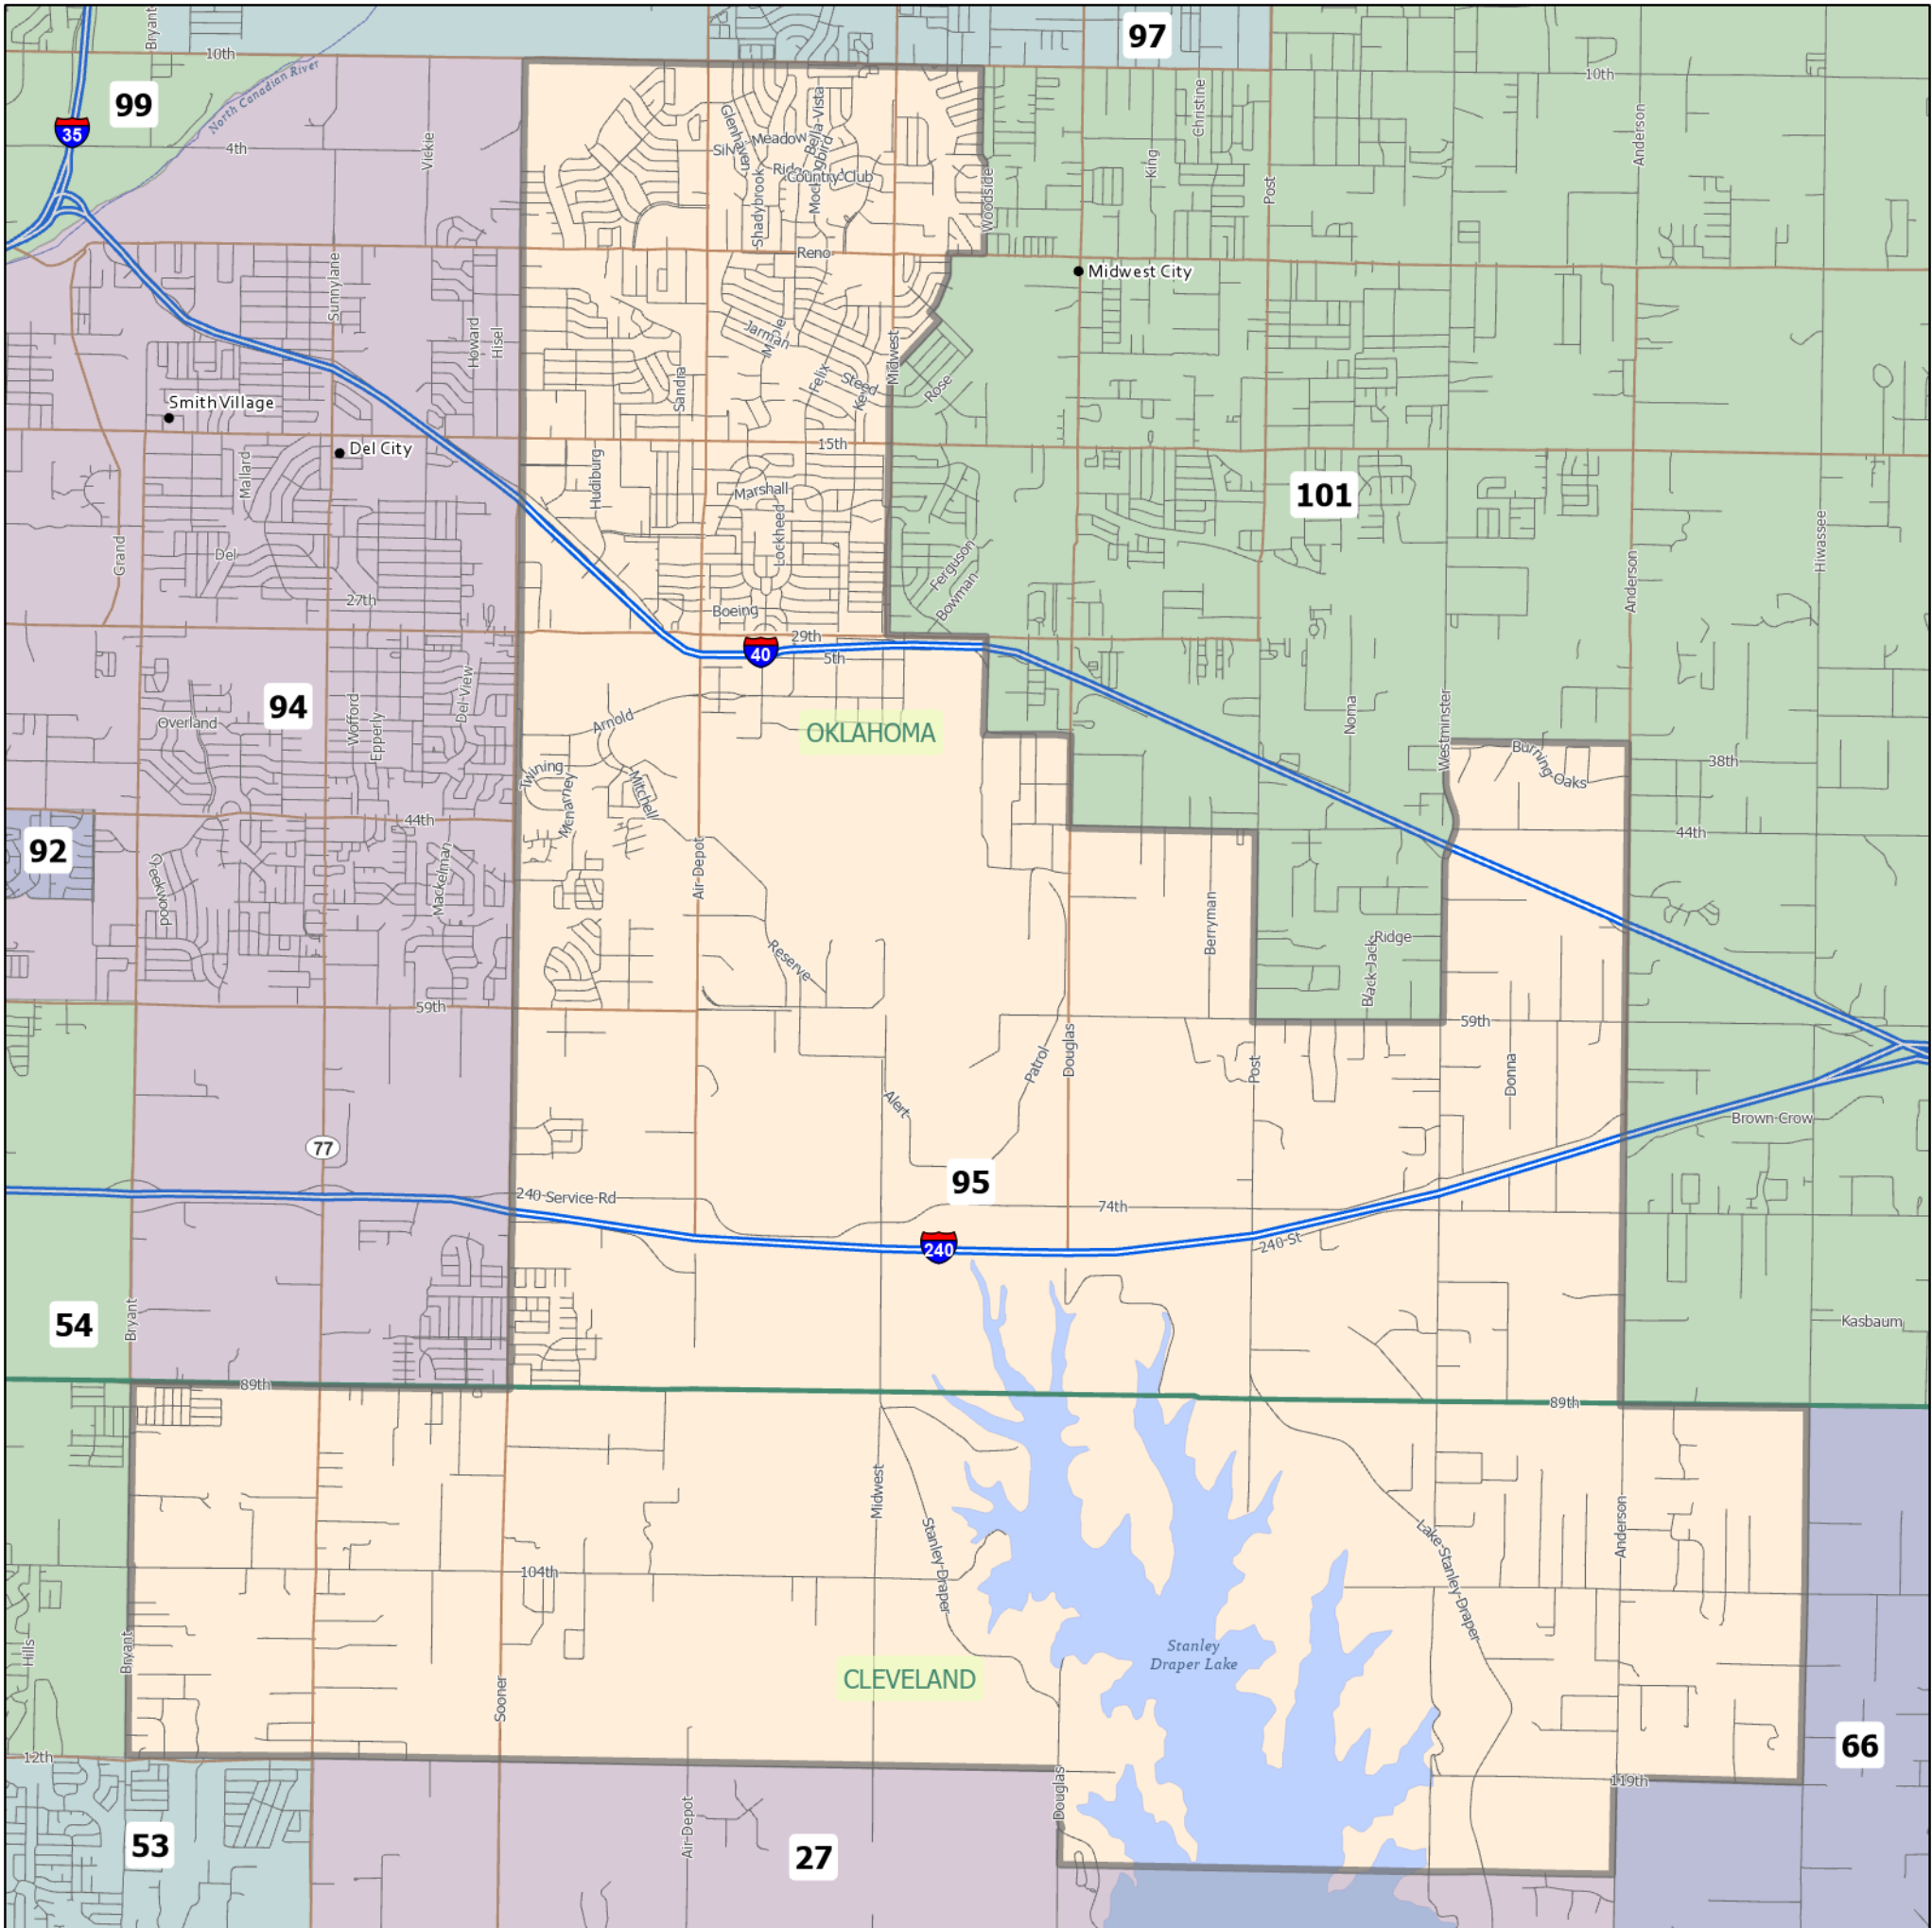

# HD 95 | Rep. Max Wolfley

The ideal district population, **38,939**, is based on the latest population estimate. **HD 95** has **39,058** people, which is **0.31%** from the ideal. **10%** of the people in the district are new constituents.

7.27% of the district is American Indian and Alaskan Native, alone or in combination with one or more other races.  
 2.97% of the district is Asian, alone or in combination with one or more other races.  
 20.52% of the district is Black or African American, alone or in combination with one or more other races.  
 0.16% of the district is Native Hawaiian and other Pacific Islander, alone or in combination with one or more other races.  
 63.94% of the district is non-Hispanic white.  
 2.48% of the district is some other race or ethnicity.  
 7.44% of the district is of Hispanic or Latino origin.

Area: 46 square miles  
 Perimeter: 41 miles

Counties  
 (\* indicates partial county)  
 Cleveland\*, Oklahoma\*

Cities  
 Midwest City, Moore, Oklahoma City

School Districts  
 Crutcho, Mid-Del City, Moore, Oklahoma City

1 inch equals 1 miles

5/19/2021  
 Data: U.S. Census Bureau, 2015-2019 American Community Survey. ACS data are based on a sample and are subject to sampling variability. Each estimate has a margin of error. The sum of the racial categories sometimes does not equal 100% because of rounding and because survey participants can select more than one racial category. Hispanic origin is of any race.