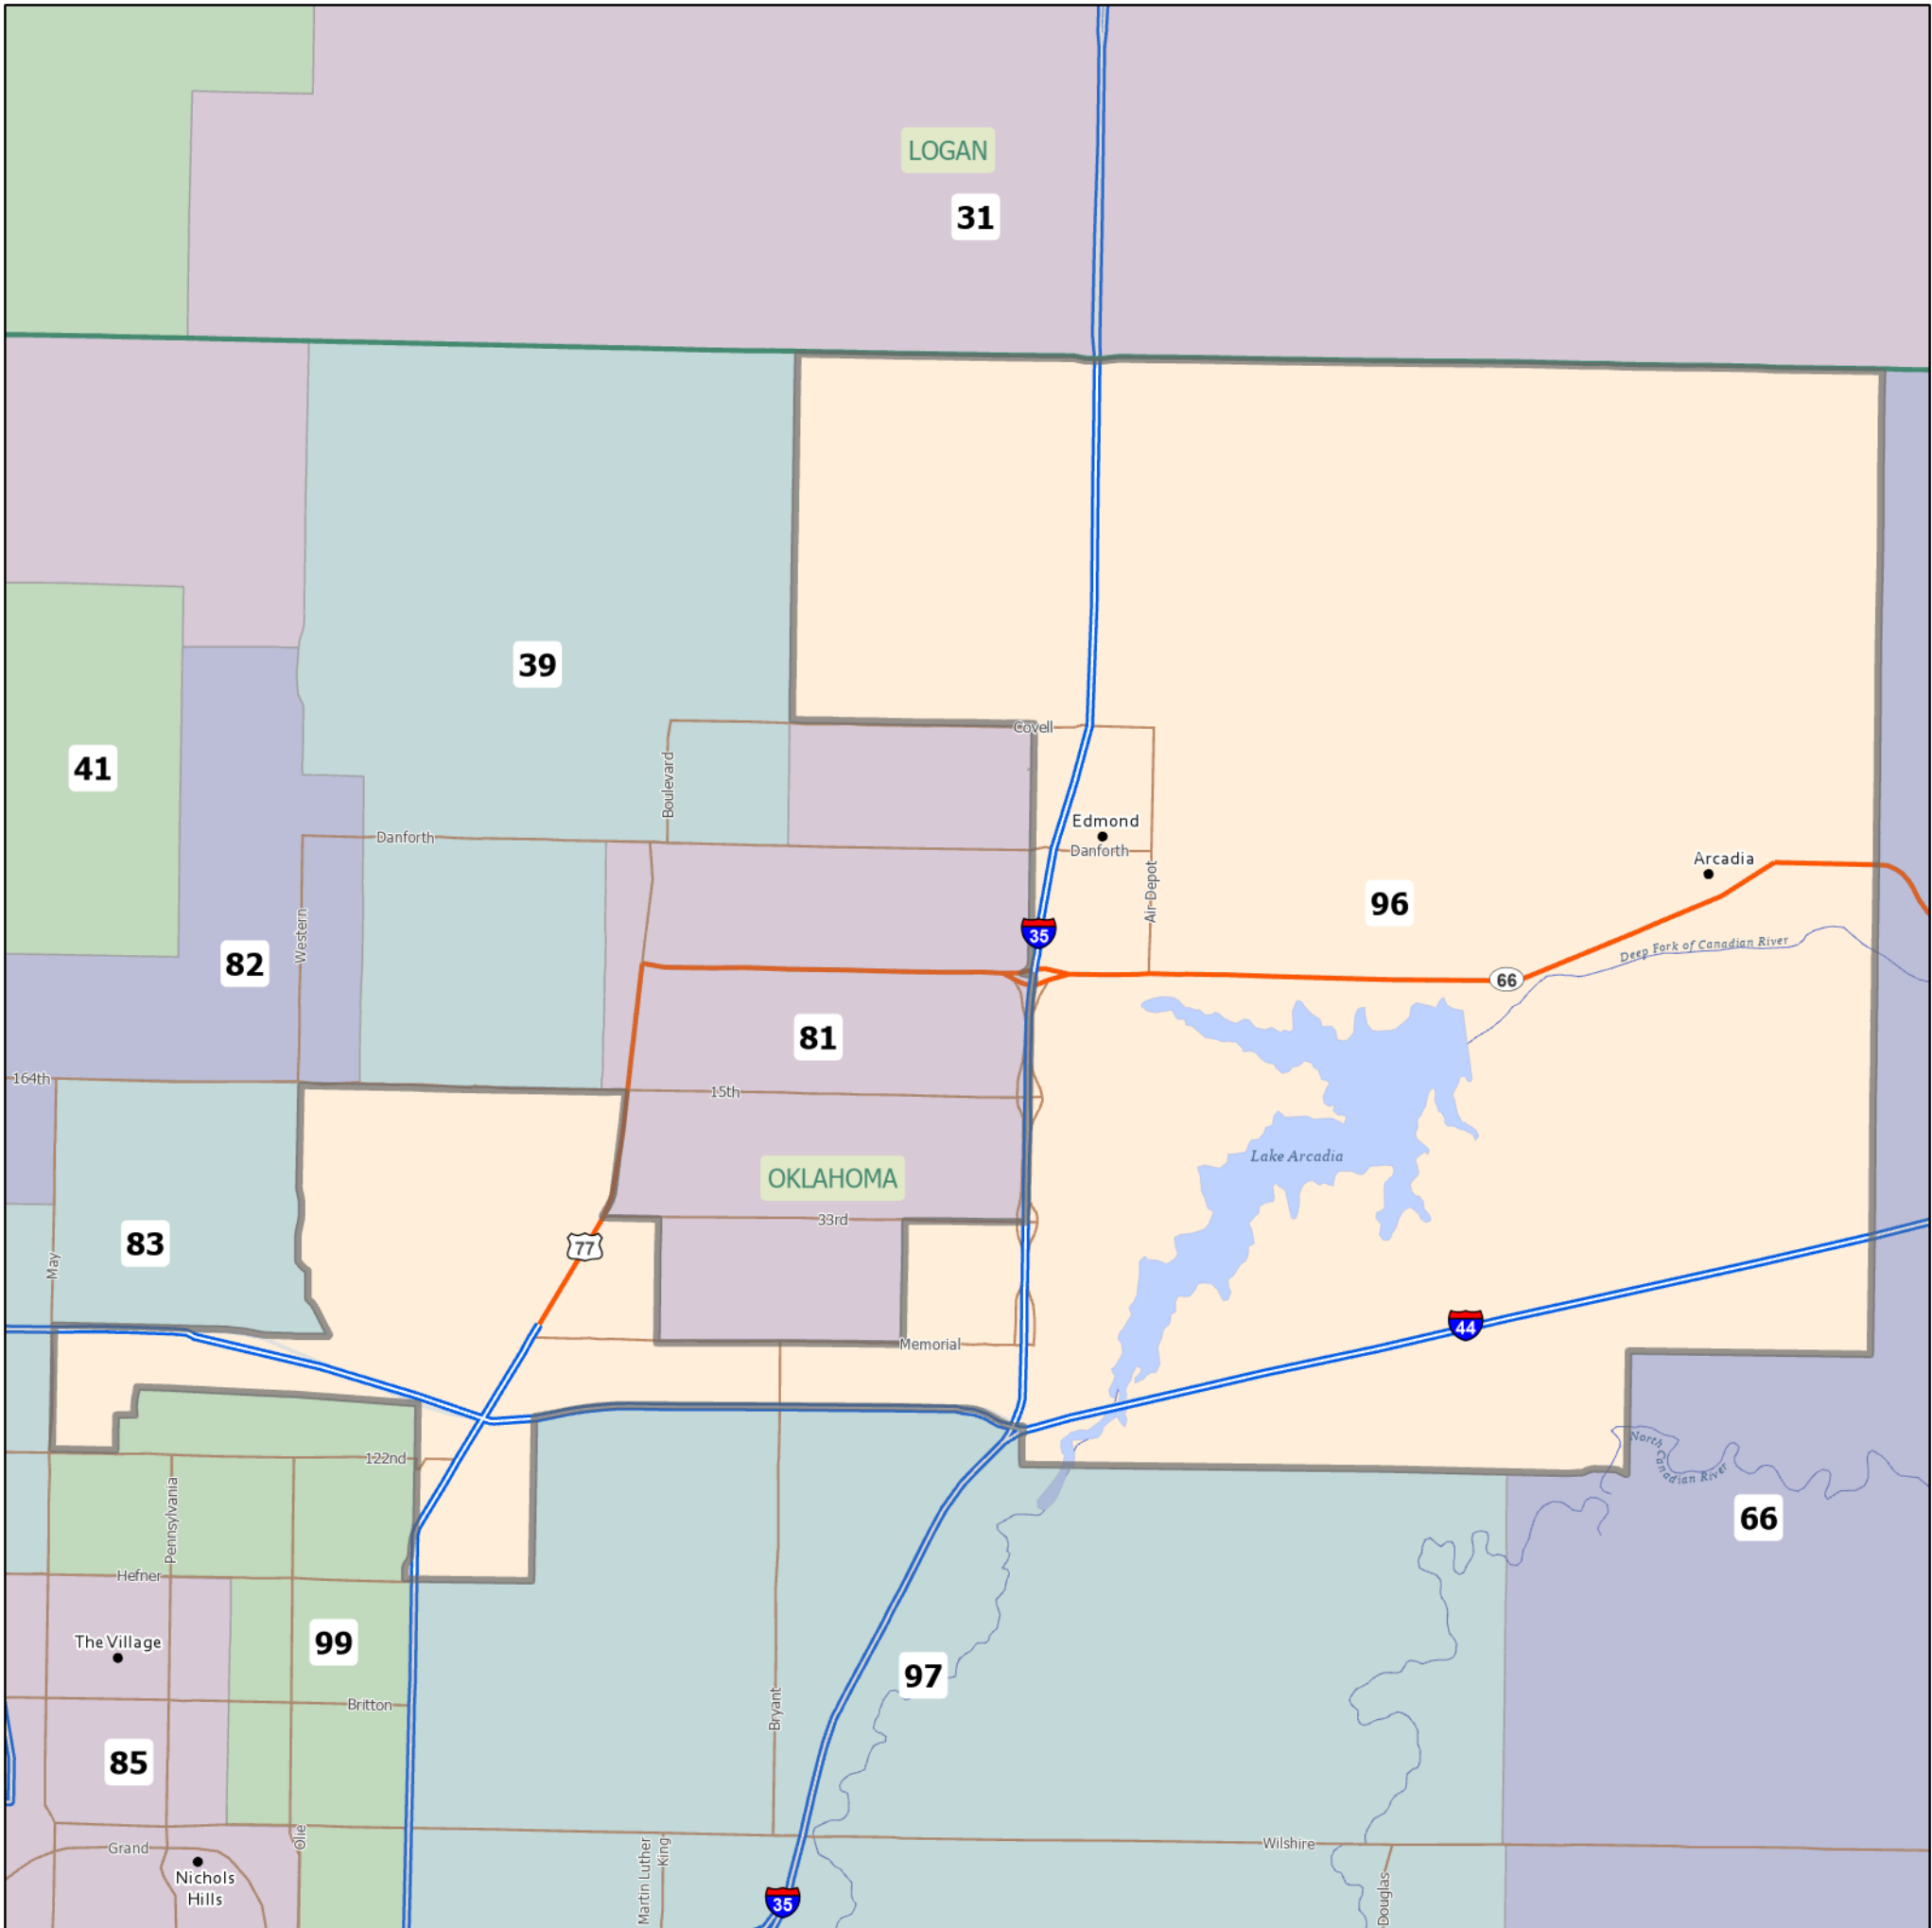

HD 96 | Rep. Preston Stinson

The ideal district population, **38,939**, is based on the latest population estimate. **HD 96** has **38,536** people, which is **-1.03%** from the ideal. **68%** of the people in the district are new constituents.

- 5.49% of the district is American Indian and Alaskan Native, alone or in combination with one or more other races.
- 7.05% of the district is Asian, alone or in combination with one or more other races.
- 15.02% of the district is Black or African American, alone or in combination with one or more other races.
- 0.03% of the district is Native Hawaiian and other Pacific Islander, alone or in combination with one or more other races.
- 68.71% of the district is non-Hispanic white.
- 2.03% of the district is some other race or ethnicity.
- 5.55% of the district is of Hispanic or Latino origin.

Area: 80 square miles
Perimeter: 61 miles

Counties
(* indicates partial county)
Oklahoma*

Cities
Arcadia, Edmond, Oklahoma City

School Districts
Edmond, Jones, Luther, Oakdale, Oklahoma City

1 inch equals 1 miles