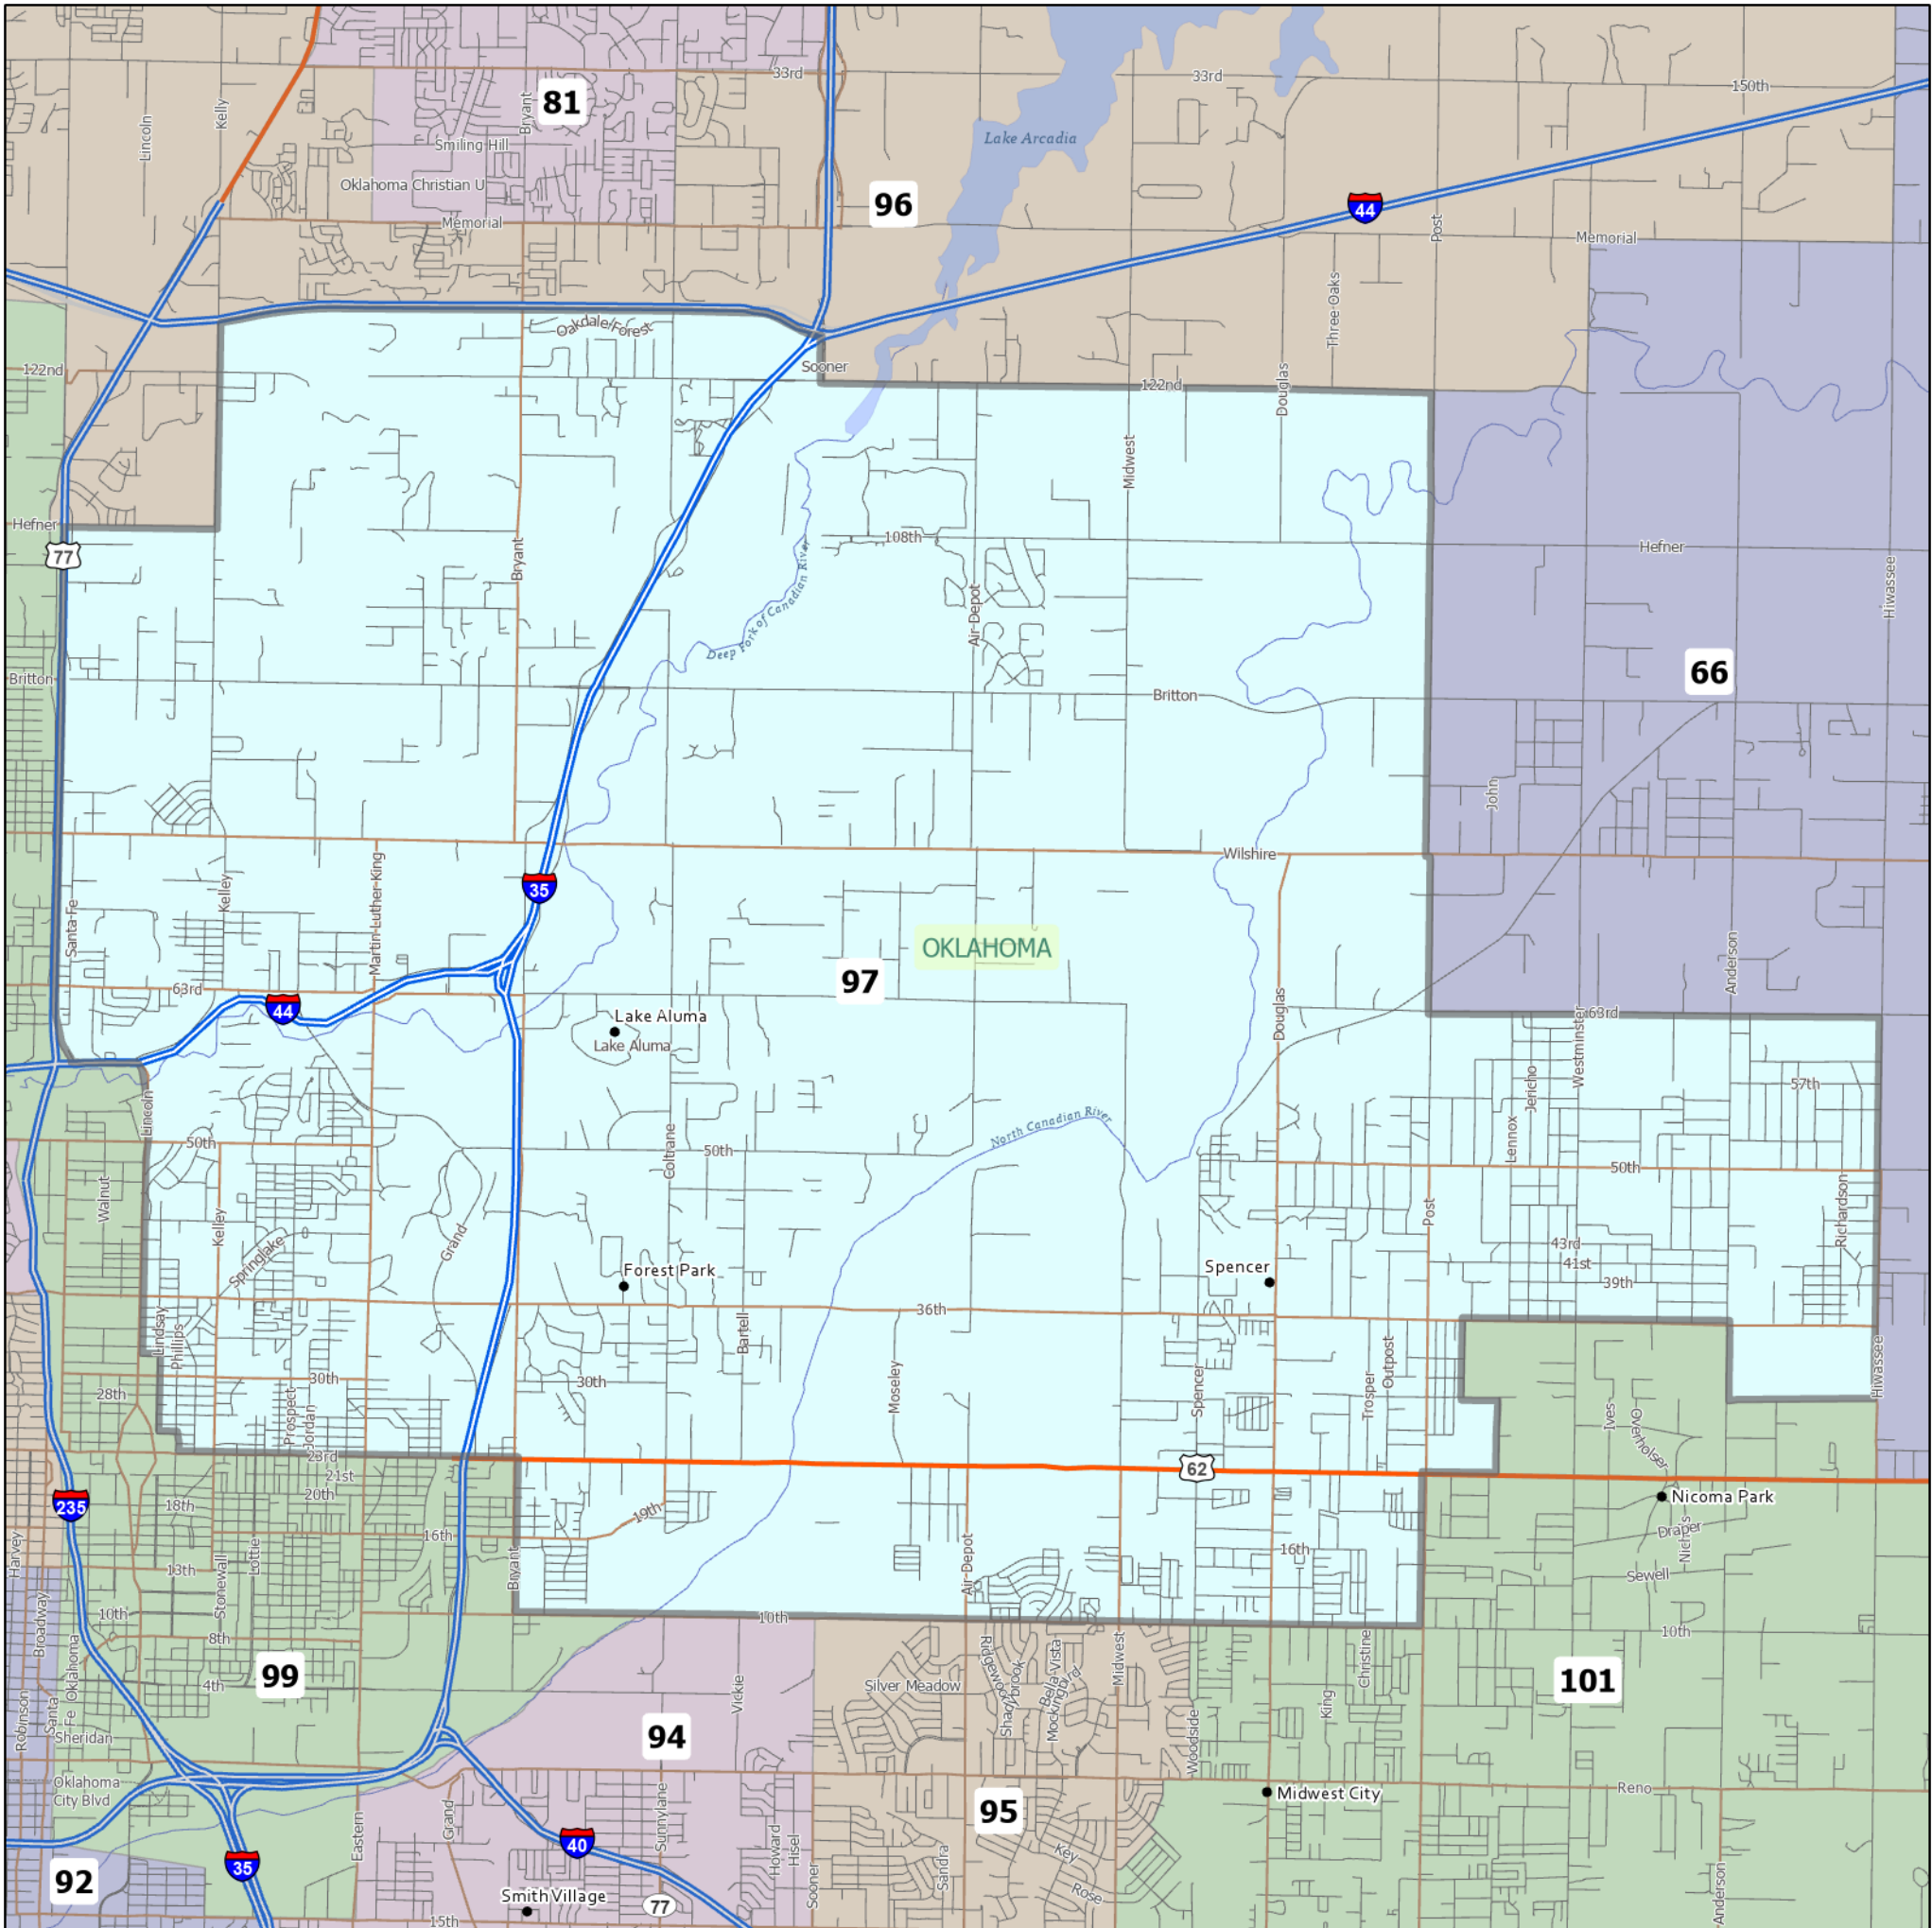

# HD 97 | Rep. Jason Lowe

The ideal district population, **38,939**, is based on the latest population estimate. **HD 97** has **38,875** people, which is **-0.16%** from the ideal. **6%** of the people in the district are new constituents.

- 5.43% of the district is American Indian and Alaskan Native, alone or in combination with one or more other races.
- 2.59% of the district is Asian, alone or in combination with one or more other races.
- 58.9% of the district is Black or African American, alone or in combination with one or more other races.
- 0.07% of the district is Native Hawaiian and other Pacific Islander, alone or in combination with one or more other races.
- 31.76% of the district is non-Hispanic white.
- 1.07% of the district is some other race or ethnicity.
- 4.82% of the district is of Hispanic or Latino origin.

Area: 75 square miles  
Perimeter: 42 miles

Counties  
(\* indicates partial county)  
Oklahoma\*

Cities  
Forest Park, Lake Aluma, Midwest City, Oklahoma City, Spencer

School Districts  
Crutchfield, Jones, Mid-Del City, Millwood, Oakdale, Oklahoma City

1 inch equals 1 miles

5/19/2021  
Data: U.S. Census Bureau, 2015-2019 American Community Survey. ACS data are based on a sample and are subject to sampling variability. Each estimate has a margin of error. The sum of the racial categories sometimes does not equal 100% because of rounding and because survey participants can select more than one racial category. Hispanic origin is of any race.