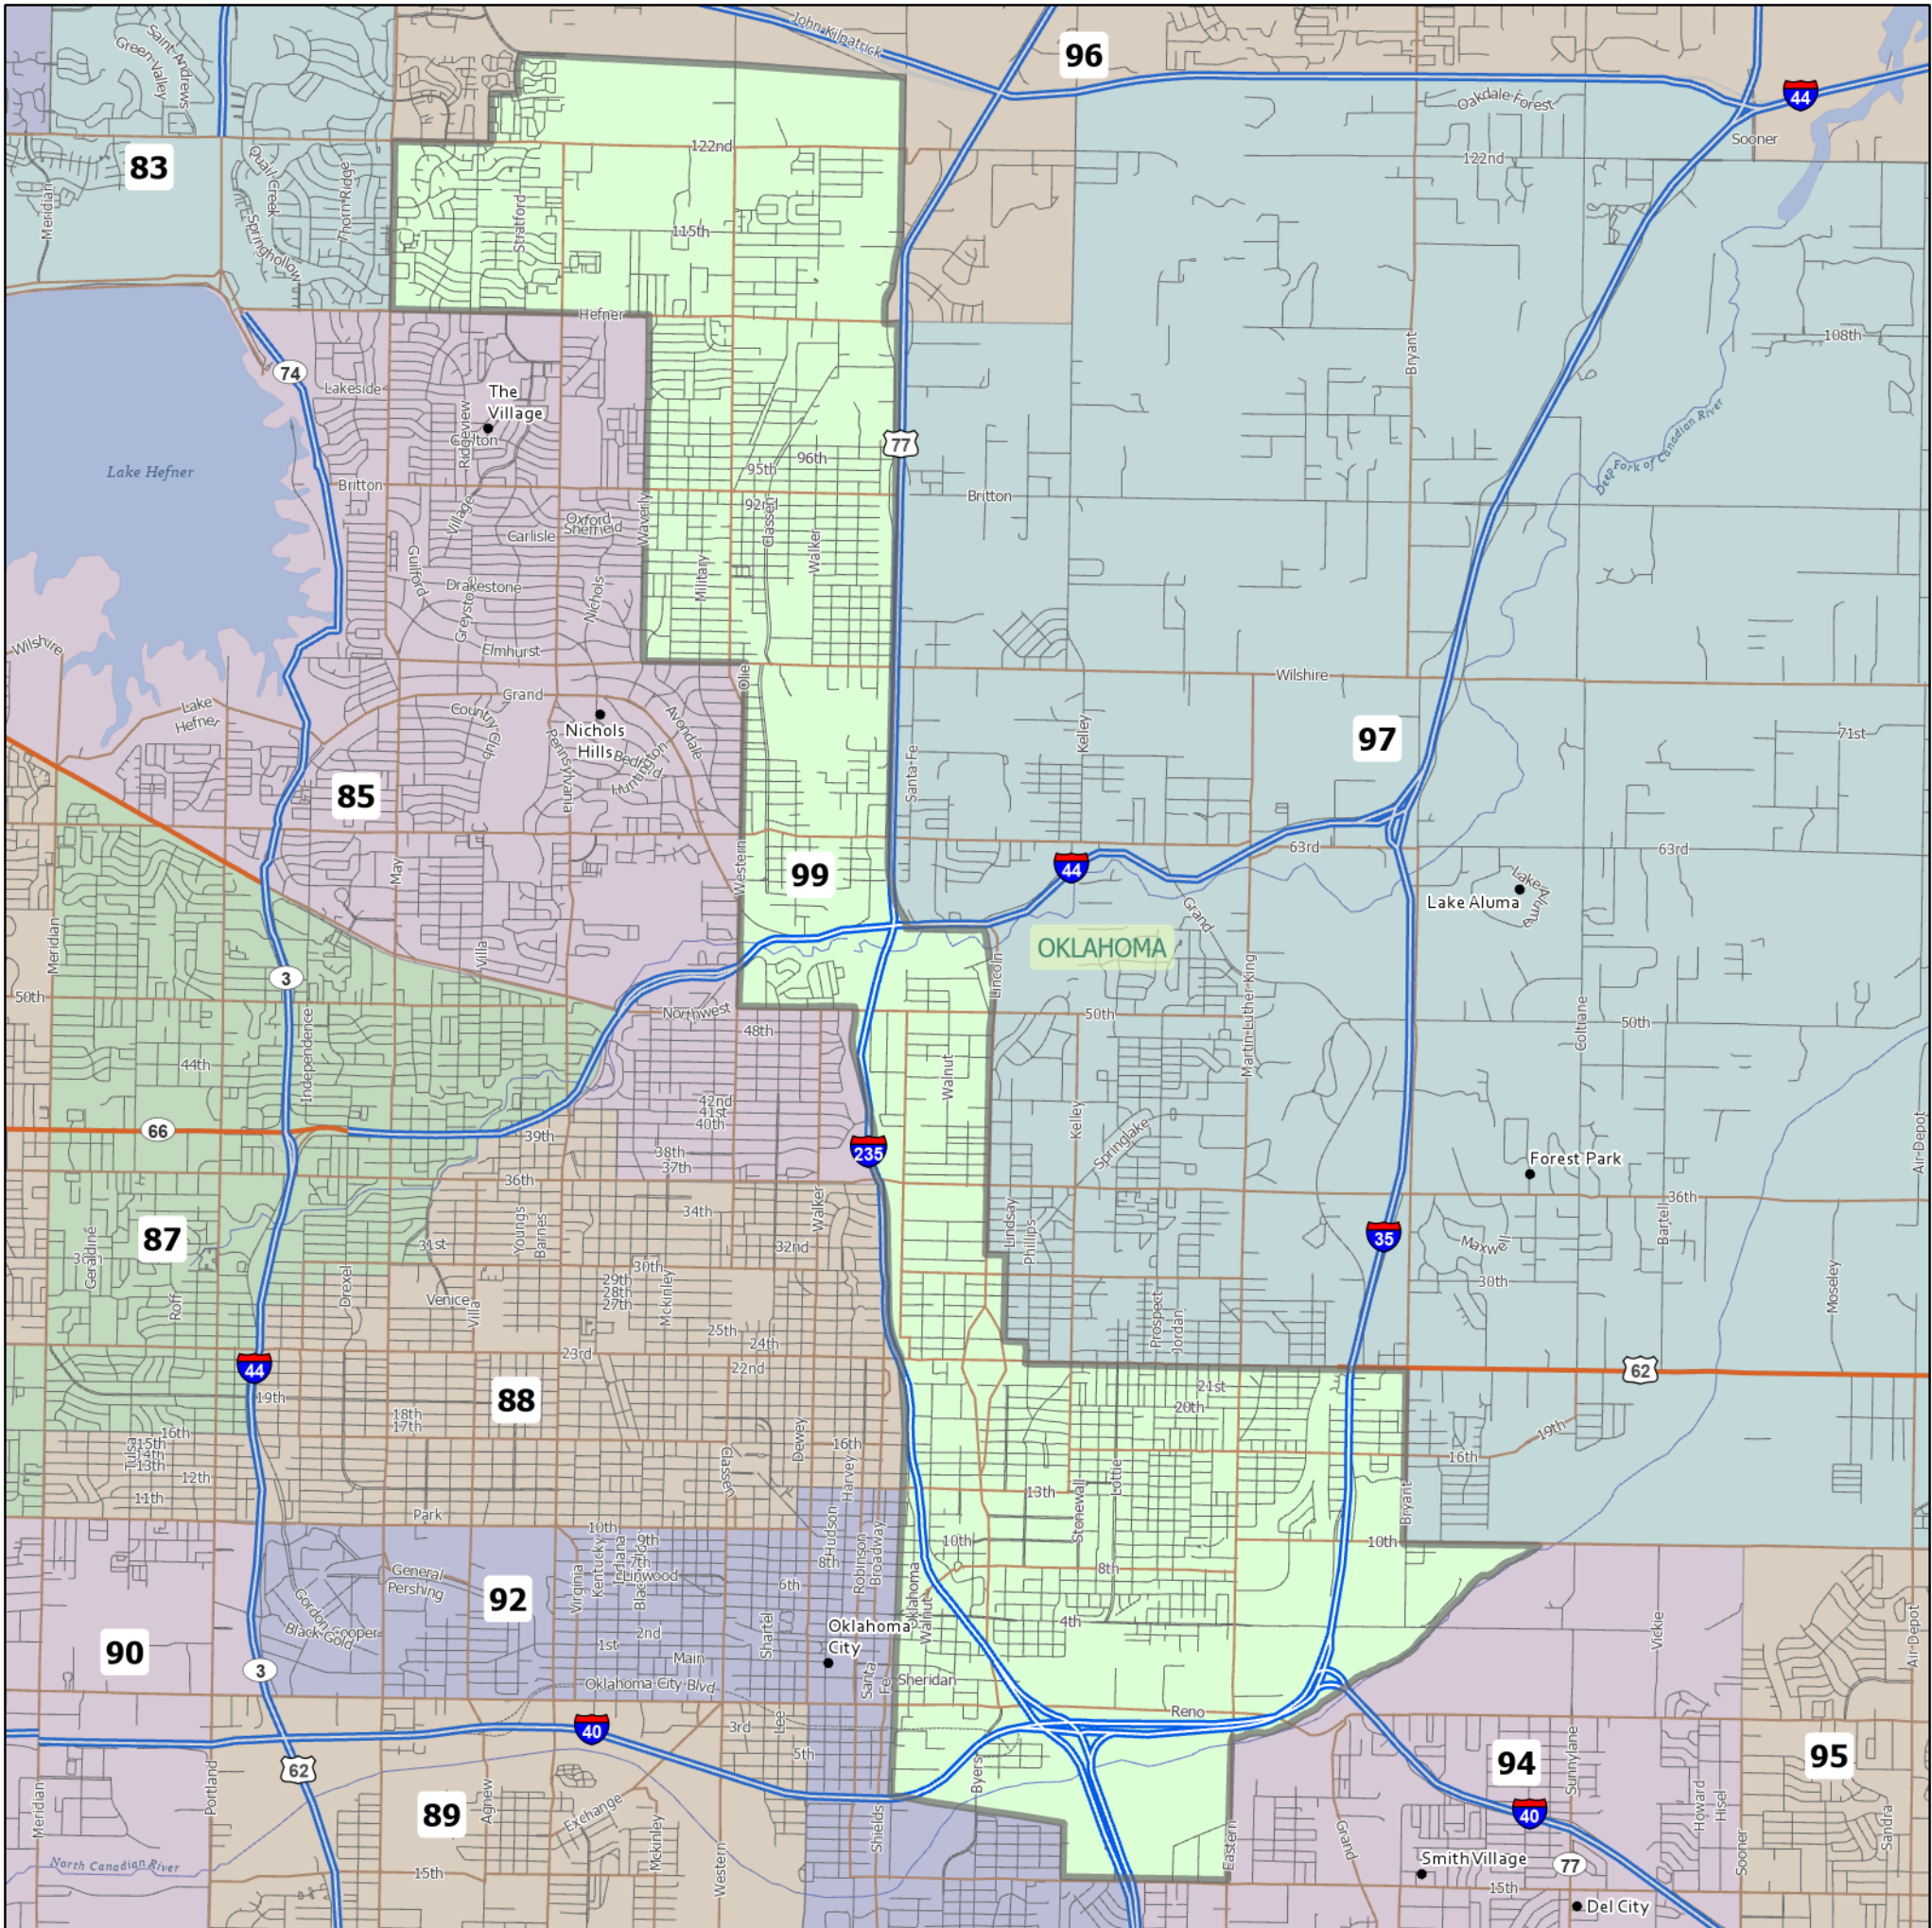

HD 99 | Rep. Ajay Pittman

The ideal district population, **38,939**, is based on the latest population estimate. **HD 99** has **38,937** people, which is **-0.01%** from the ideal. **7%** of the people in the district are new constituents.

- 6.62% of the district is American Indian and Alaskan Native, alone or in combination with one or more other races.
- 3.12% of the district is Asian, alone or in combination with one or more other races.
- 53.07% of the district is Black or African American, alone or in combination with one or more other races.
- 0.39% of the district is Native Hawaiian and other Pacific Islander, alone or in combination with one or more other races.
- 29.9% of the district is non-Hispanic white.
- 4.17% of the district is some other race or ethnicity.
- 10.11% of the district is of Hispanic or Latino origin.

Area: 18 square miles
Perimeter: 34 miles

Counties
(* indicates partial county)
Oklahoma*

Cities
Oklahoma City

School Districts
Oklahoma City

1 inch equals 1 miles

5/19/2021
Data: U.S. Census Bureau, 2015-2019 American Community Survey. ACS data are based on a sample and are subject to sampling variability. Each estimate has a margin of error. The sum of the racial categories sometimes does not equal 100% because of rounding and because survey participants can select more than one racial category. Hispanic origin is of any race.