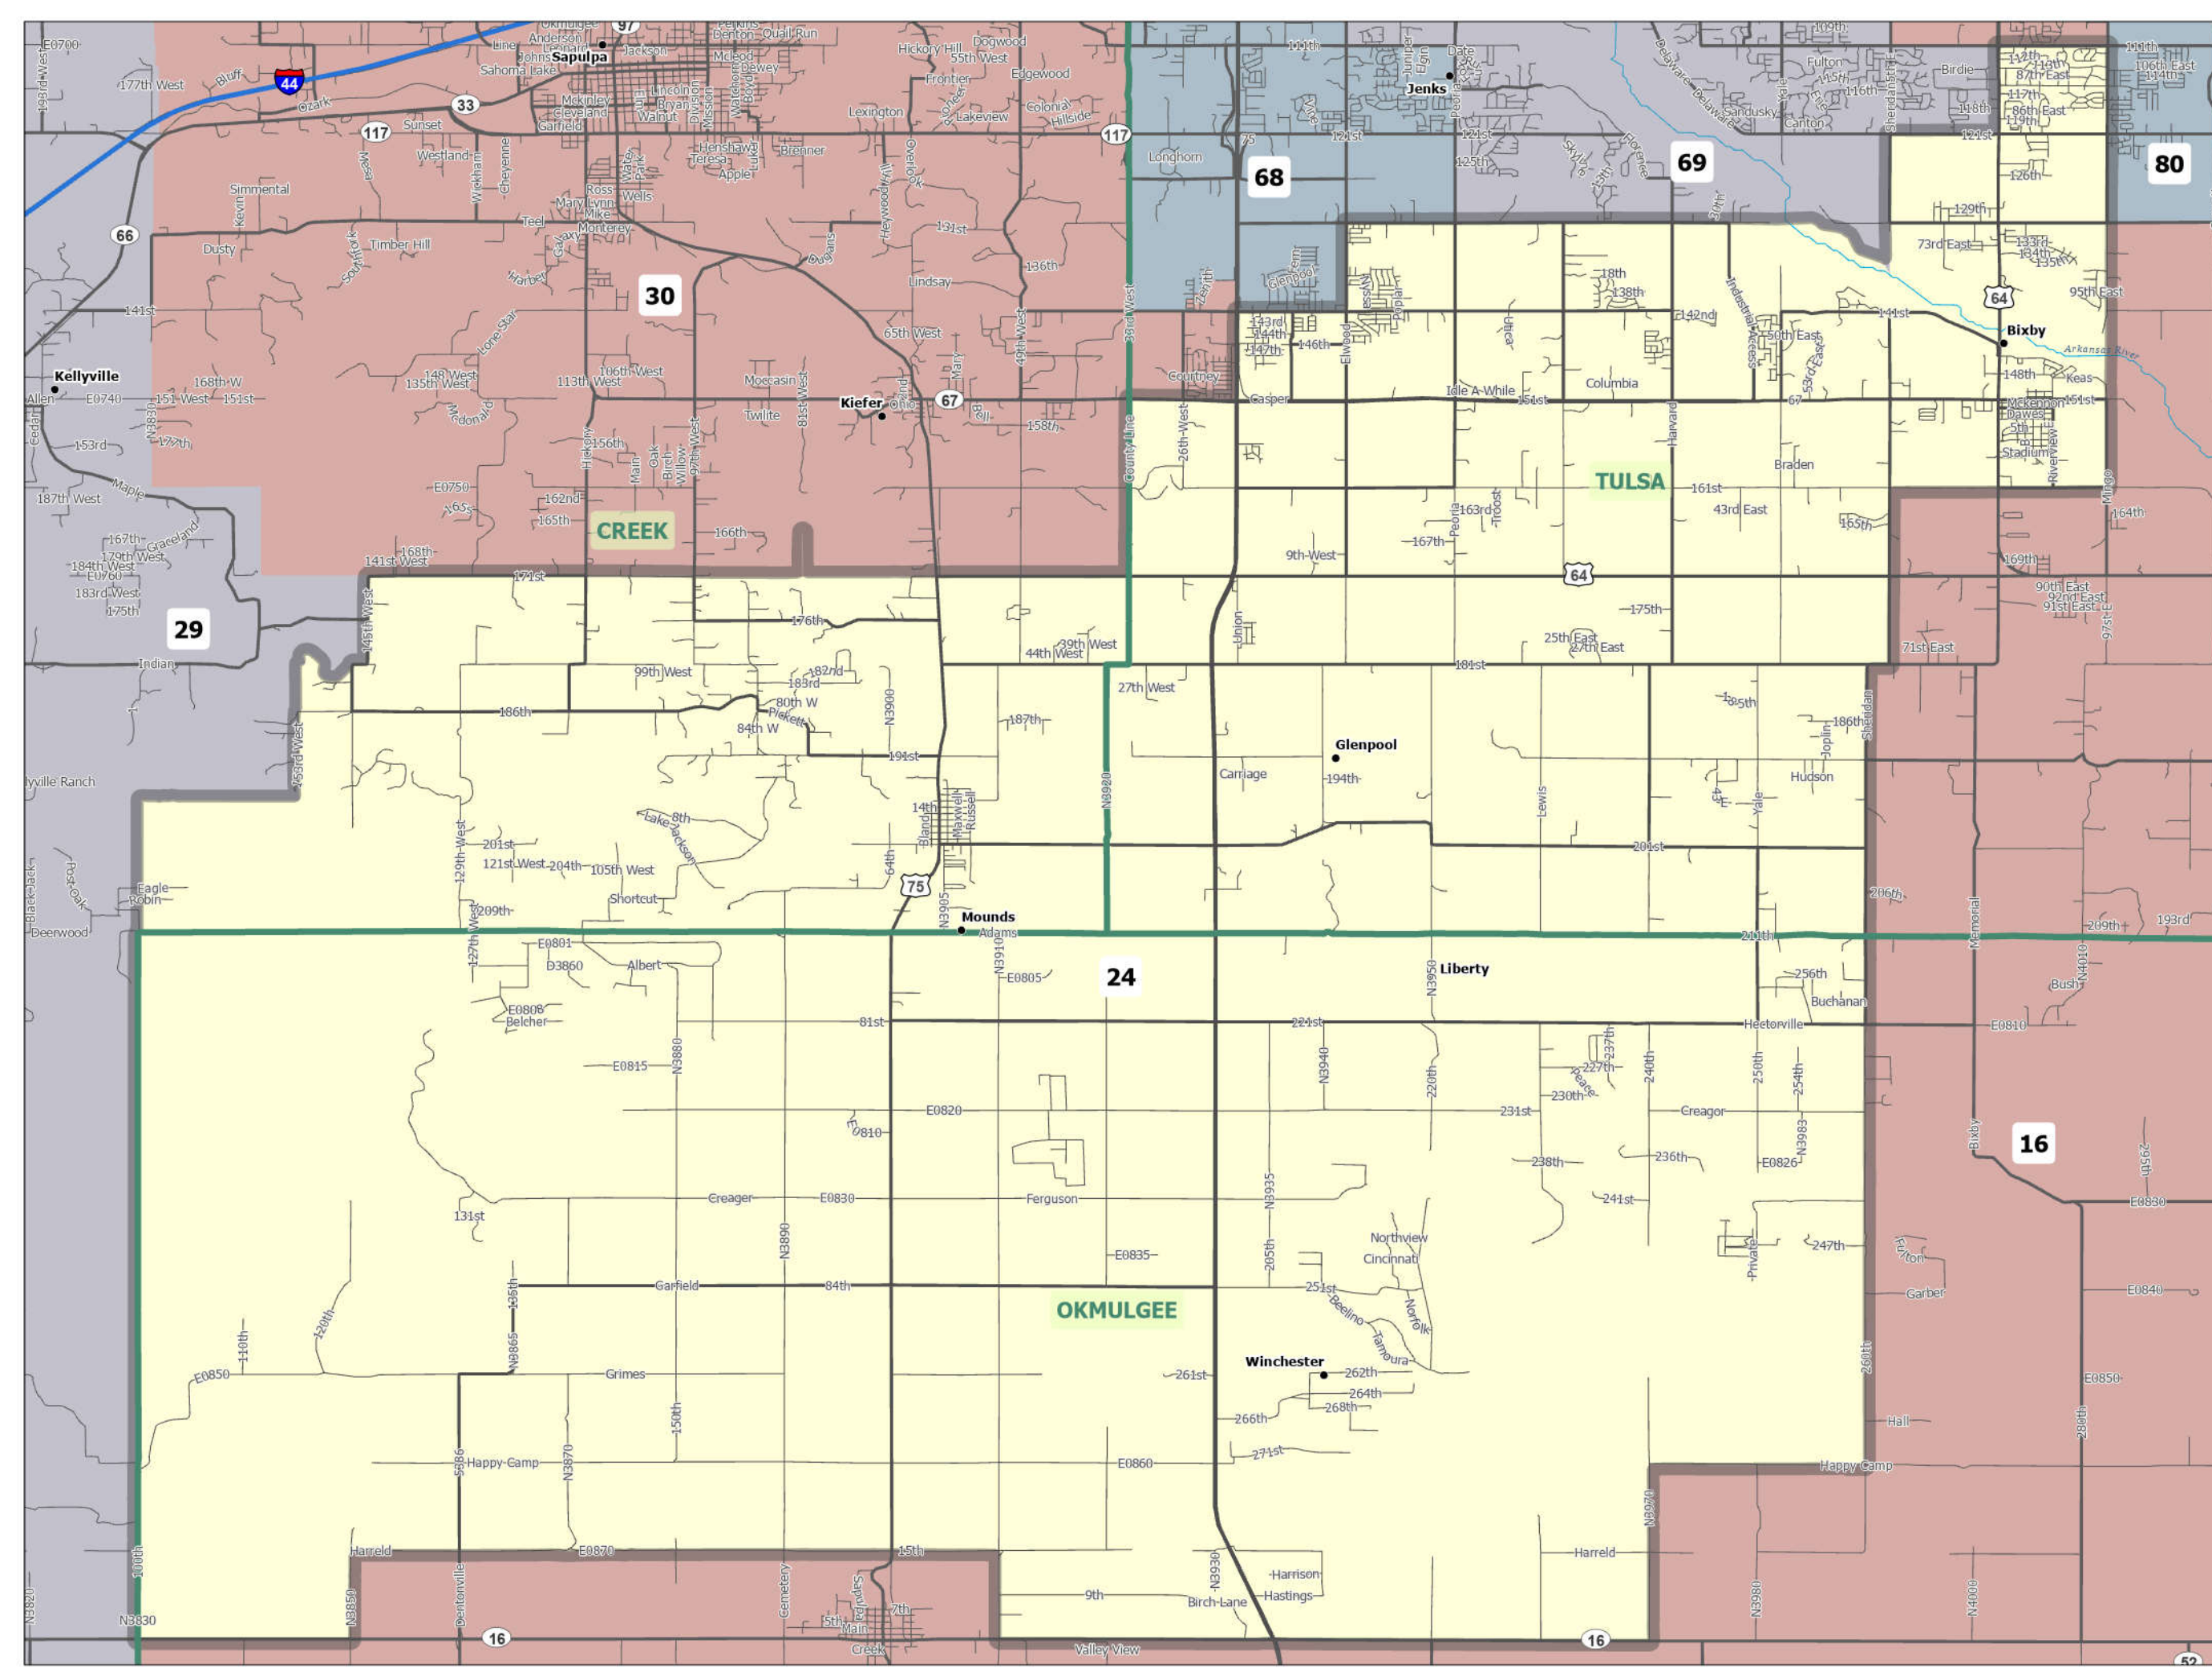

House District 24 2022-2031

212 square miles
1 inch equals 1.75 miles

Oklahoma House of Representatives
Redistricting Office
10/28/2021

Data: 2020 Census State Redistricting Data
(Public Law 94-171) Summary File.
Prepared by the U.S. Census Bureau, 2021.
ODOT, Esri, OU CSA, OWRB.