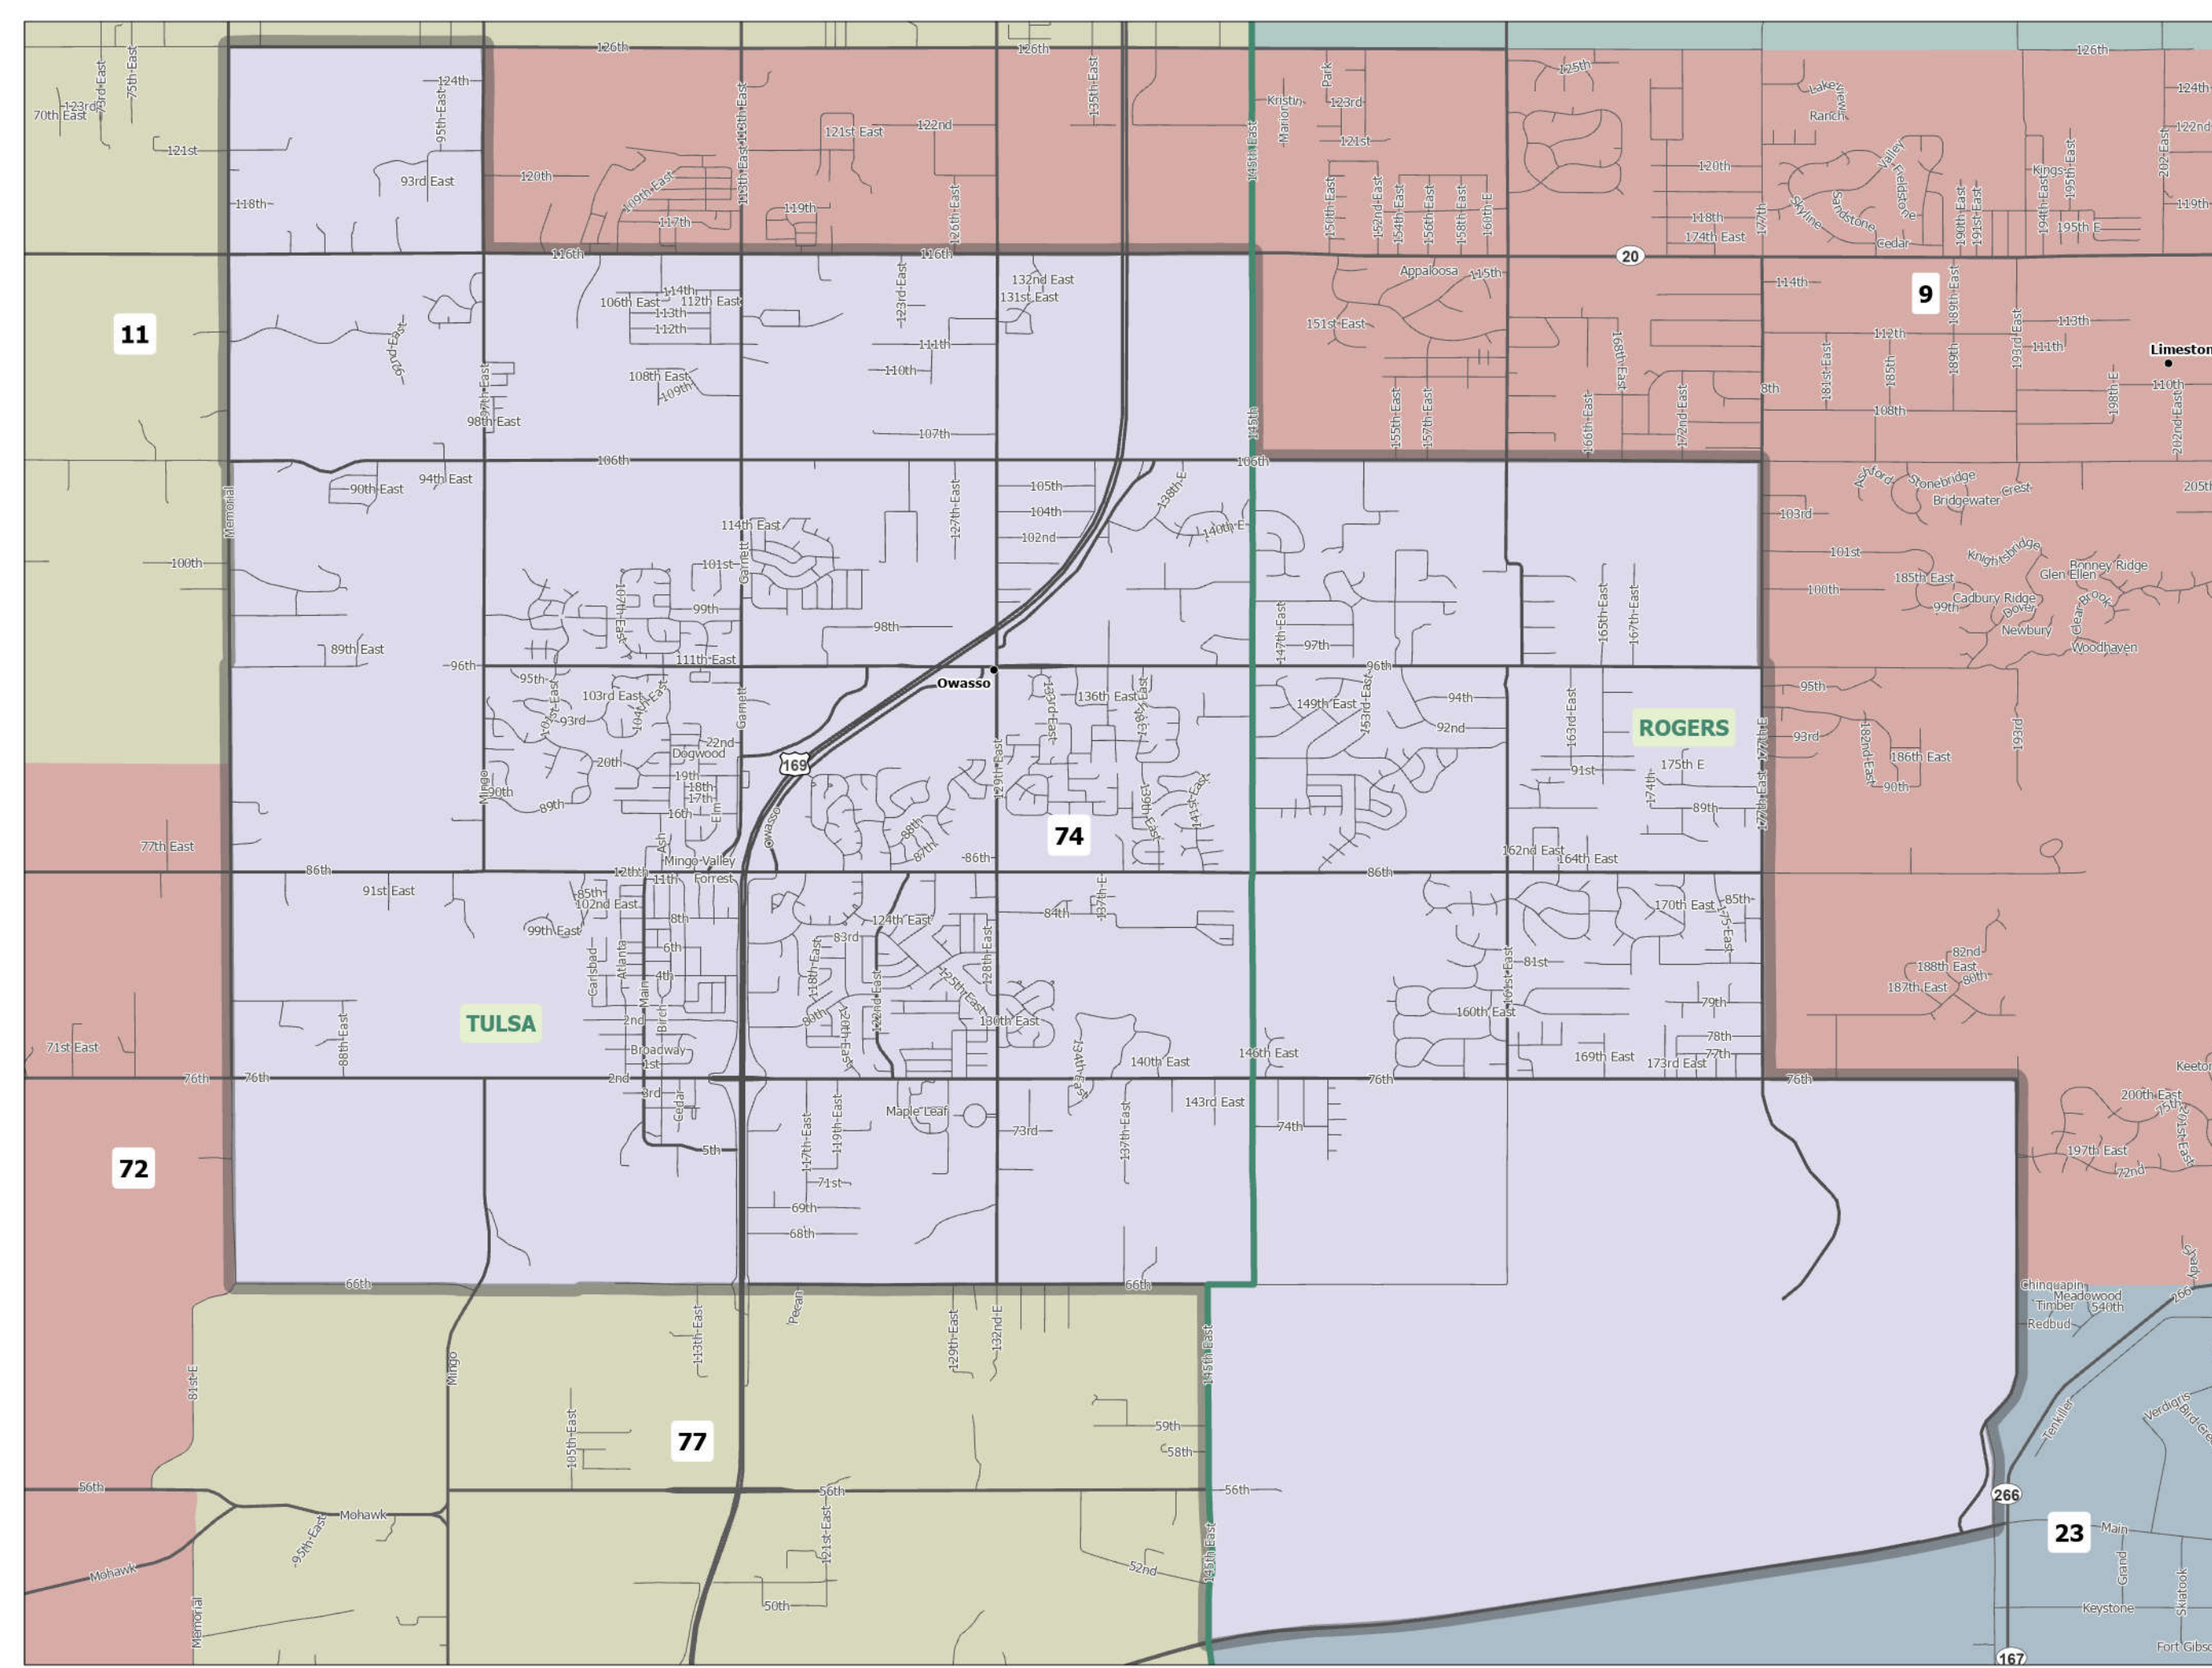

House District 74 2022–2031

35 square miles
1 inch equals 0.75 miles

County
House District

Oklahoma House of Representatives
Redistricting Office
10/28/2021

Data: 2020 Census State Redistricting Data
(Public Law 94-171) Summary File.
Prepared by the U.S. Census Bureau, 2021.
ODOT, Esri, OU CSA, OWRB.