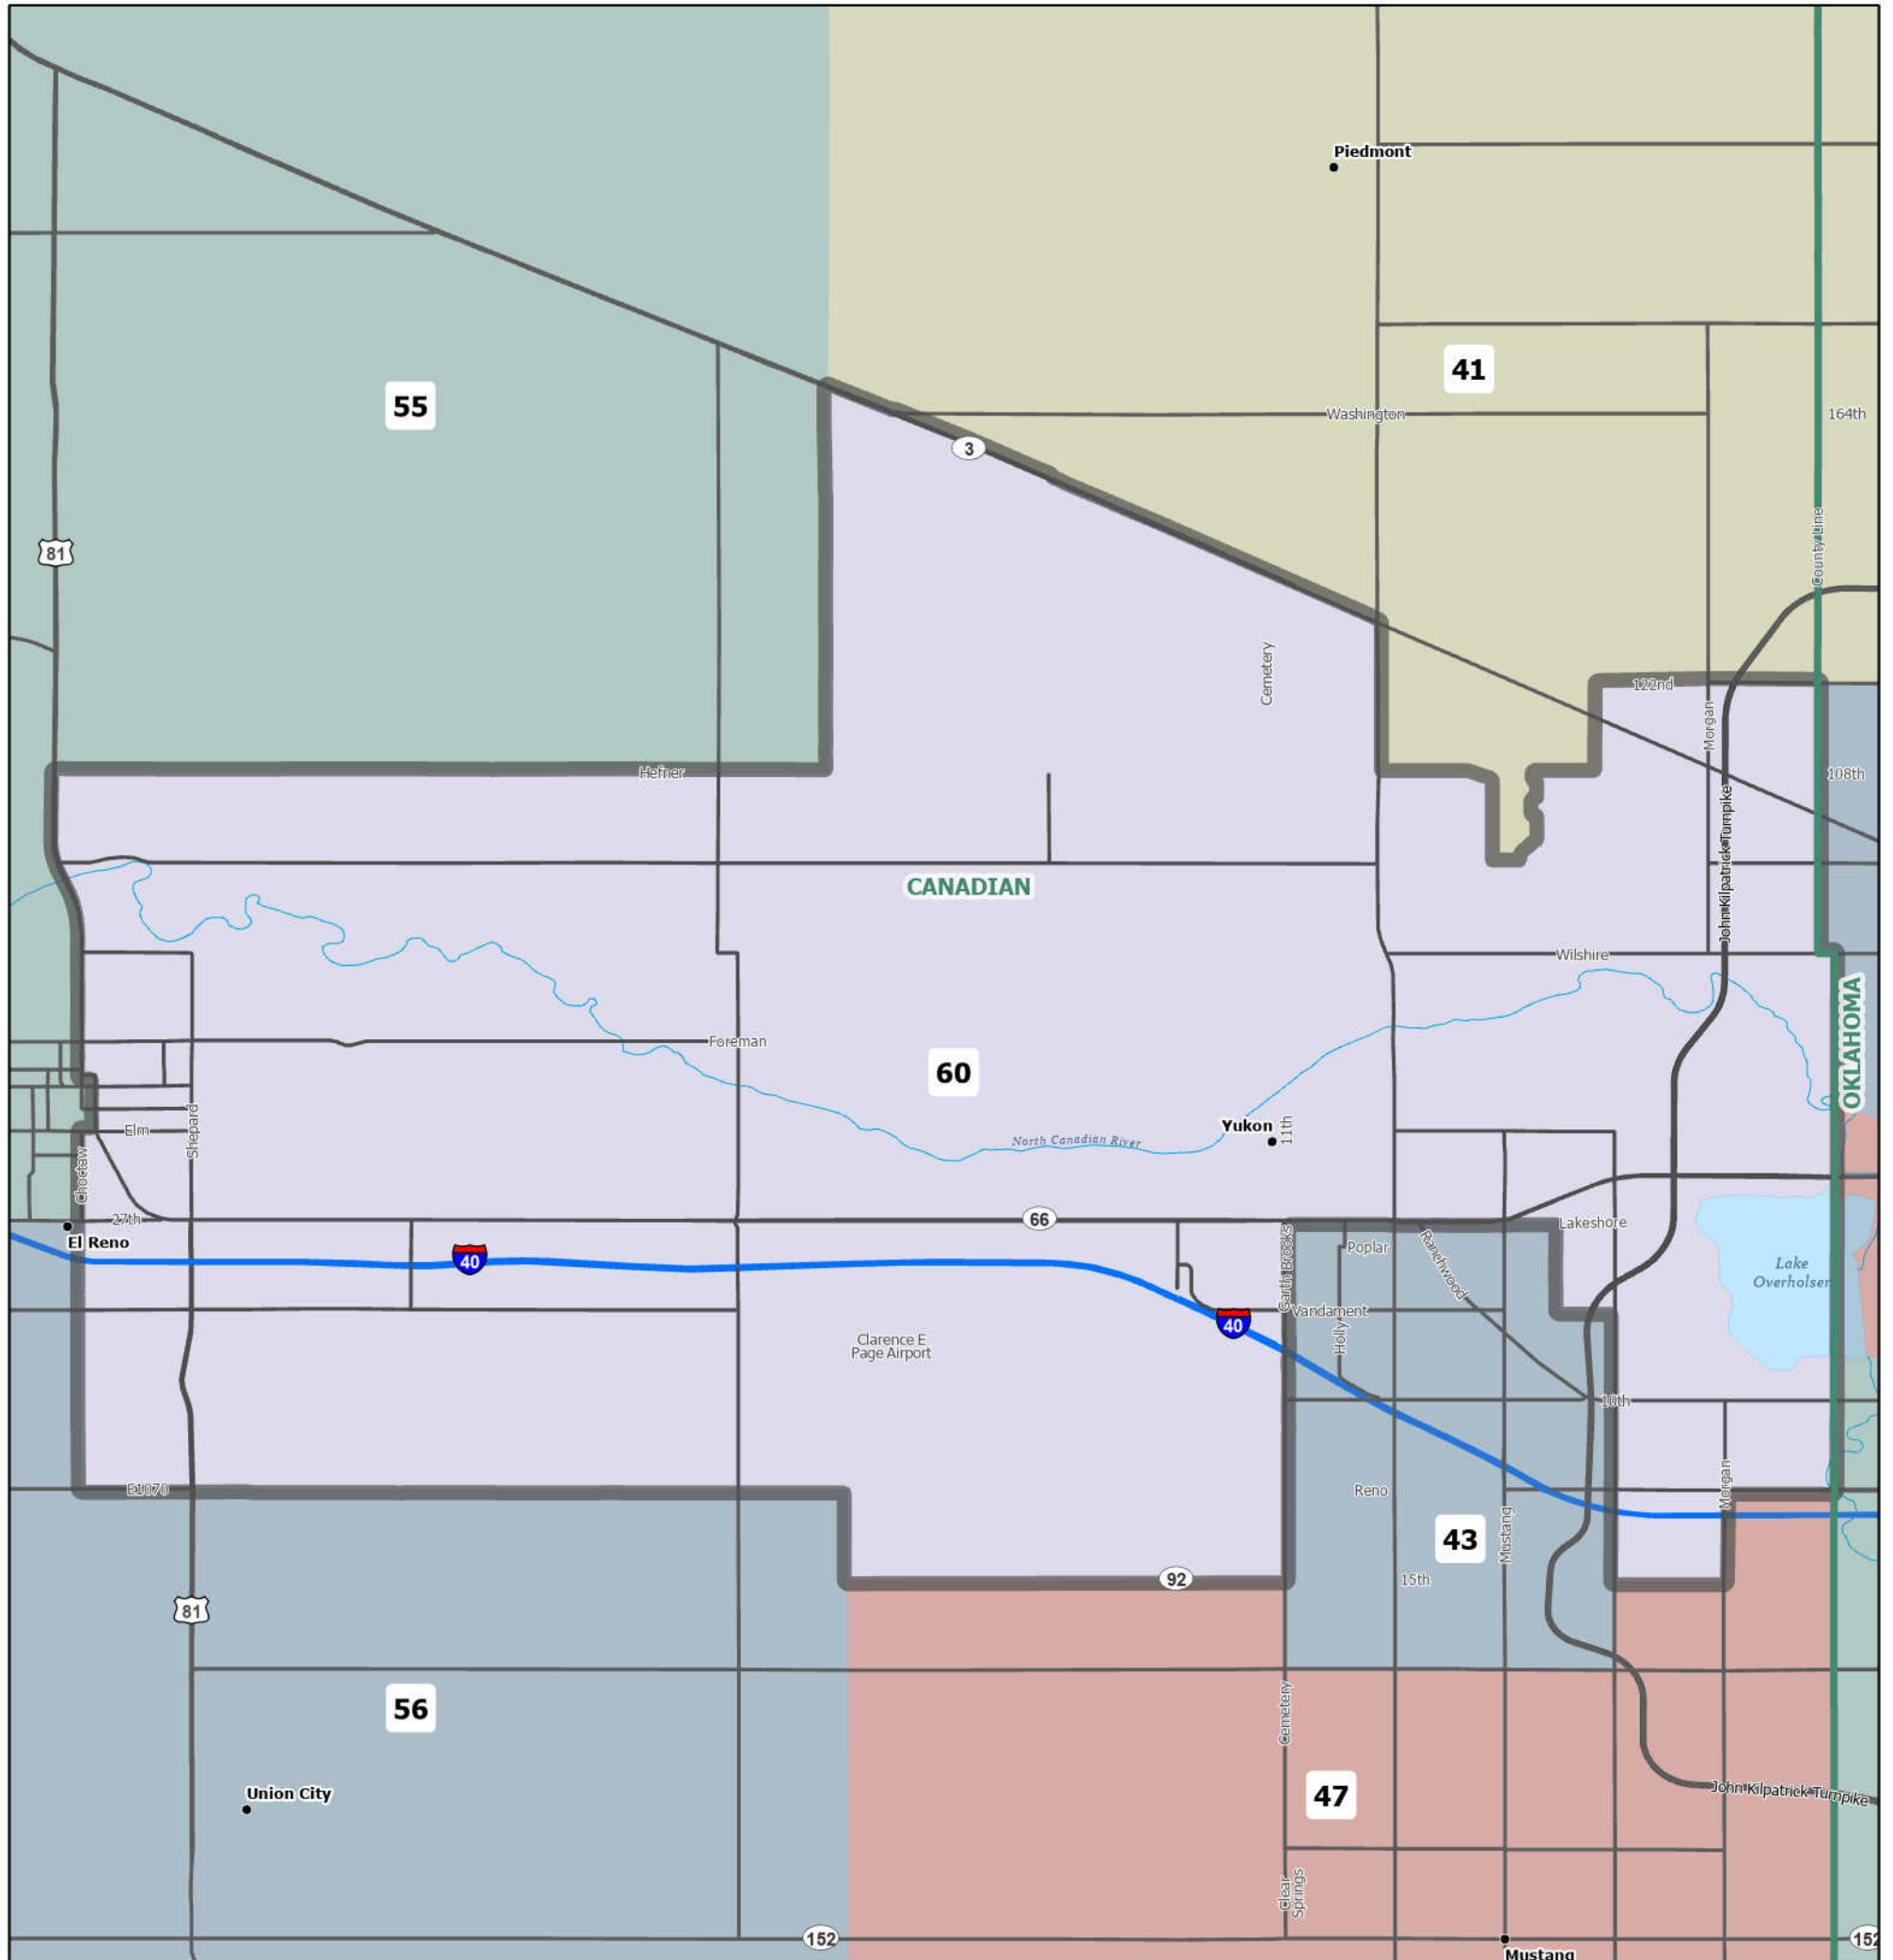

House District 60 | 2022–2031

The ideal district population, **39,202**, is based on the 2020 Census.
HD 60 has **38,790** people, which is **-1.05%** from the ideal.
50.36% of the people in the district are new constituents.

10.33% of the district is American Indian and Alaskan Native, alone or in combination with one or more other races.
 3.88% of the district is Asian, alone or in combination with one or more other races.
 5.81% of the district is Black or African American, alone or in combination with one or more other races.
 0.15% of the district is Native Hawaiian or other Pacific Islander, alone or in combination with one or more other races.
 68.06% of the district is non-Hispanic white.
 9.84% of the district is some other race or ethnicity.
 13.19% of the district is of Hispanic or Latino origin.

Counties: Canadian

Cities: El Reno, Oklahoma City, Yukon

School Districts: Banner, Darlington, El Reno, Mustang, Piedmont, Riverside, Yukon

Senate Districts: 18, 22, 23

Congressional Districts: 3, 5

Area: 141 square miles
 1 inch equals 2.02 miles

10/29/2021
 Data: 2020 Census State Redistricting Data (Public Law 94-171)
 Summary File. Prepared by the U.S. Census Bureau, 2021.
 ODOT, Esri, OU CSA, OWRB.