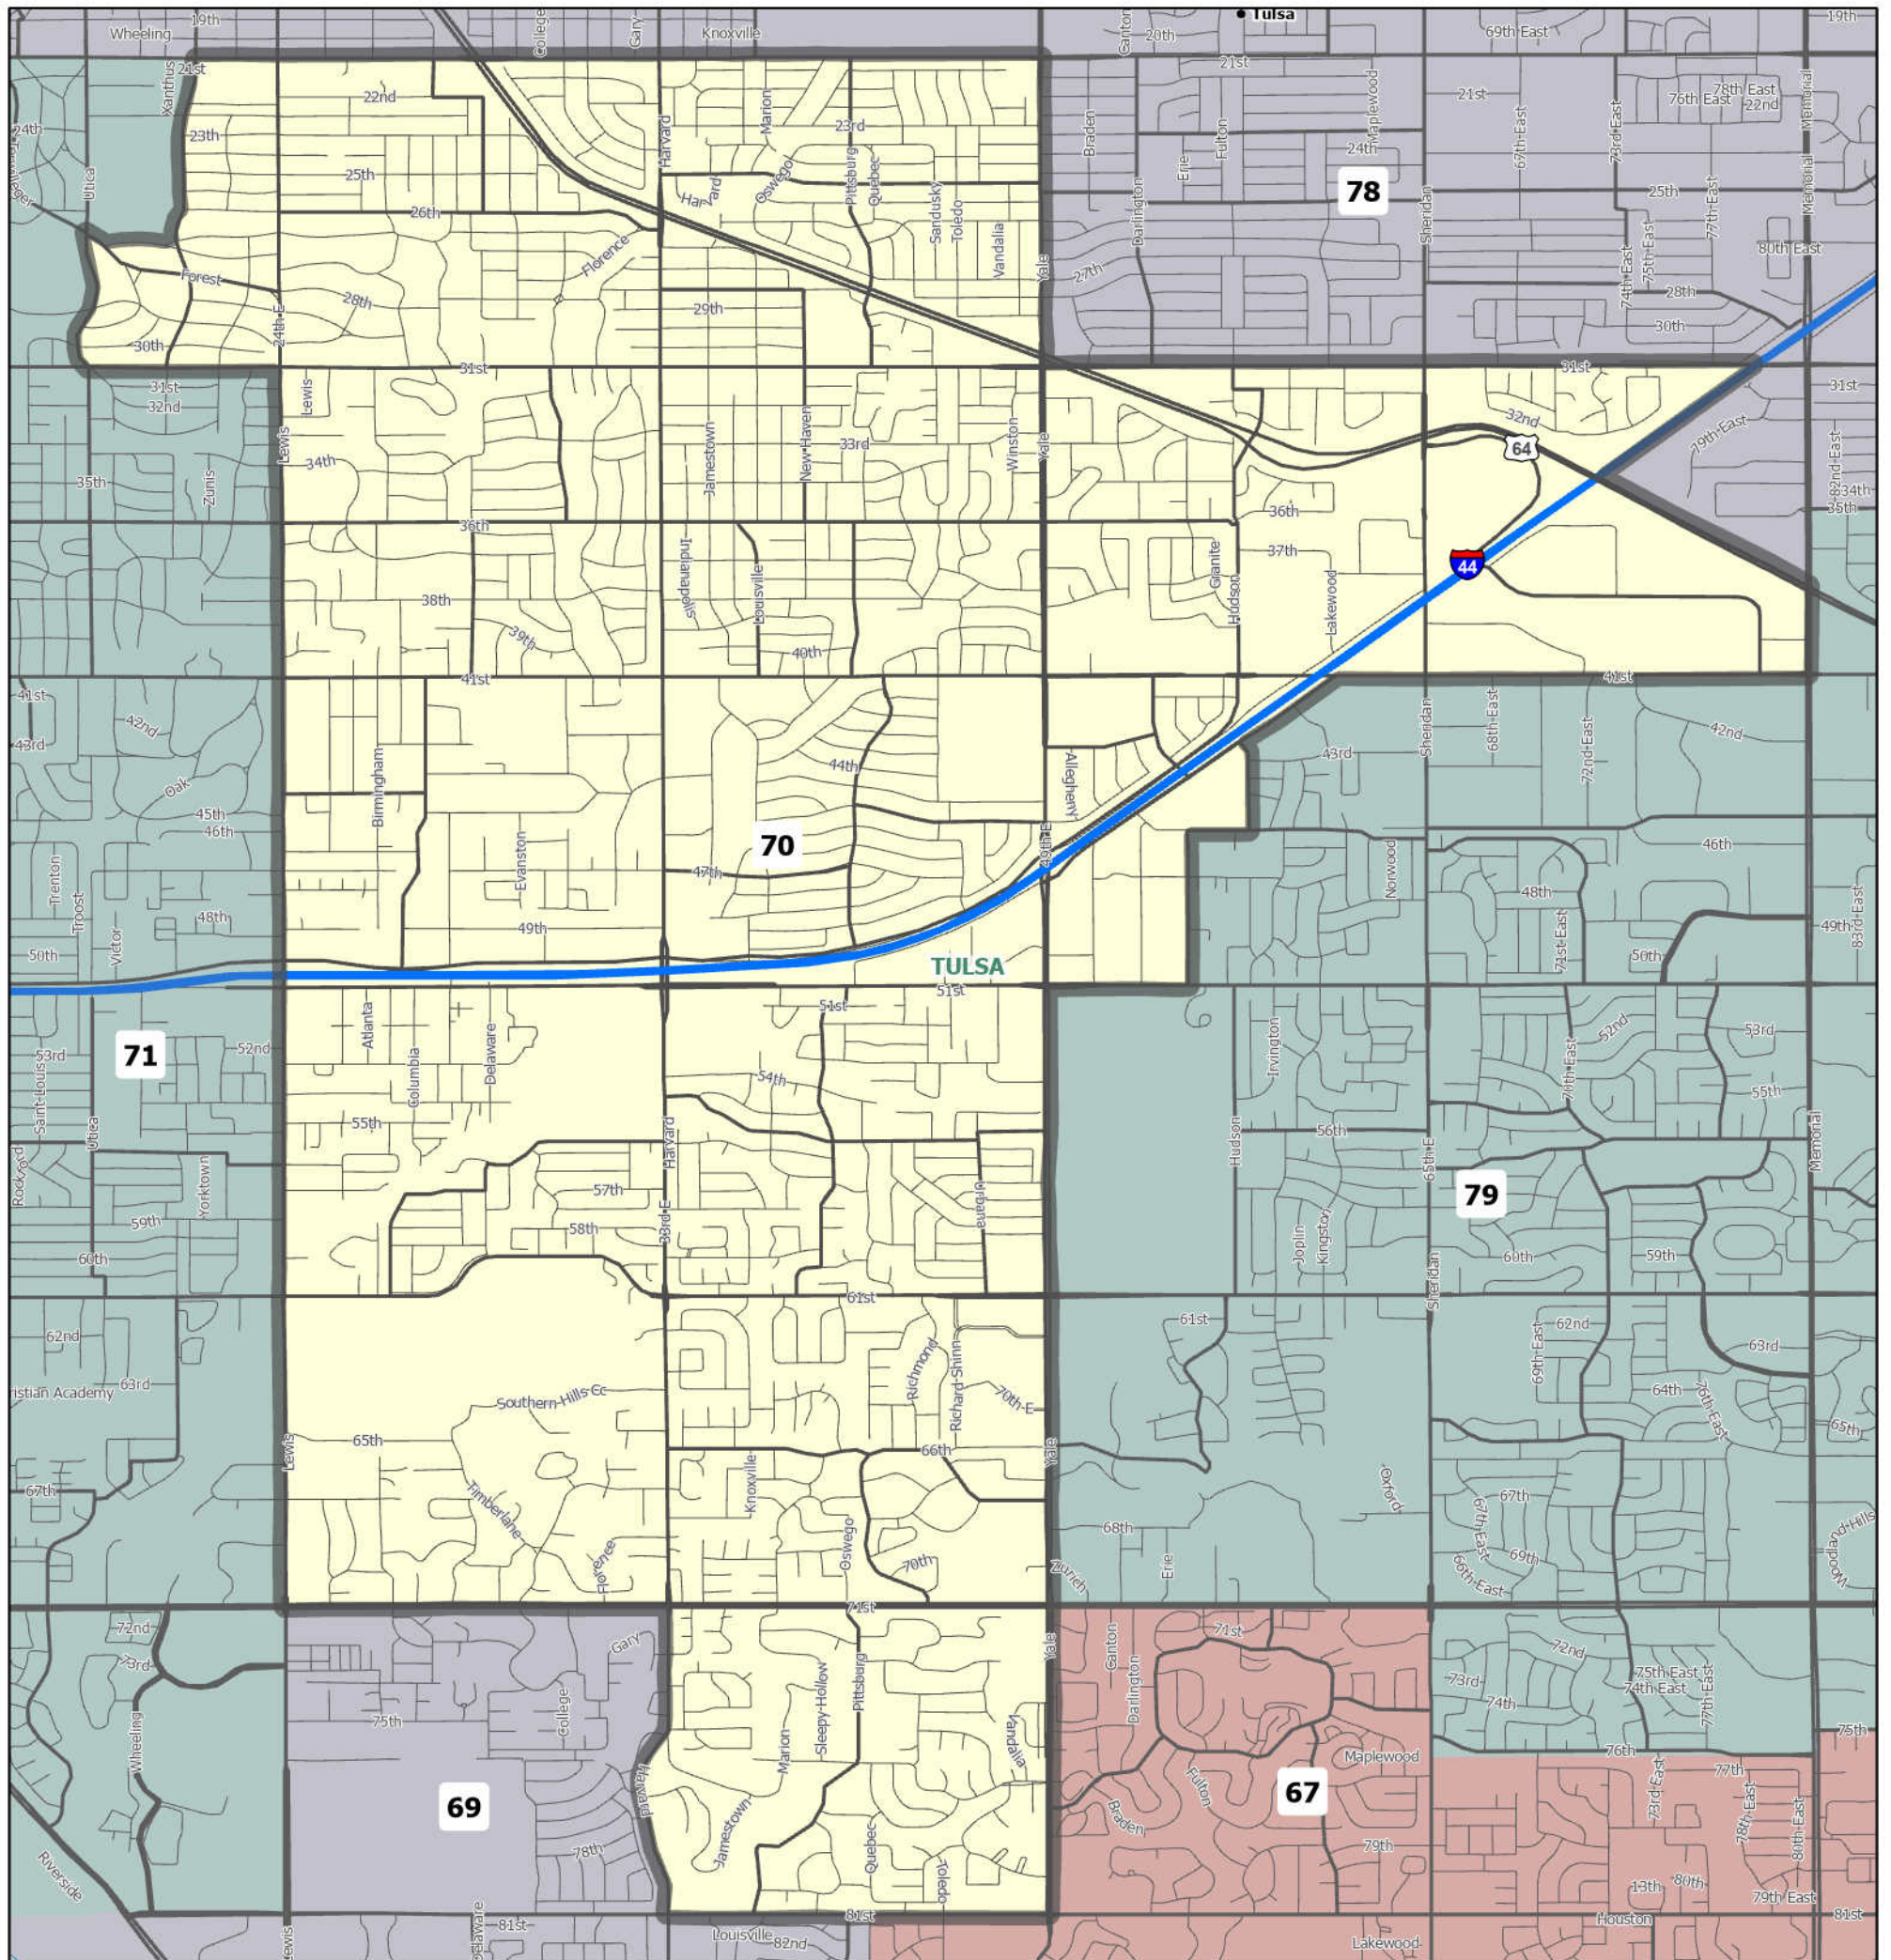

House District 70 | 2022–2031

The ideal district population, **39,202**, is based on the 2020 Census.
HD 70 has **38,836** people, which is **-0.93%** from the ideal.
4.06% of the people in the district are new constituents.

12.6% of the district is American Indian and Alaskan Native, alone or in combination with one or more other races.
 2.82% of the district is Asian, alone or in combination with one or more other races.
 8.65% of the district is Black or African American, alone or in combination with one or more other races.
 0.23% of the district is Native Hawaiian or other Pacific Islander, alone or in combination with one or more other races.
 69.82% of the district is non-Hispanic white.
 5.5% of the district is some other race or ethnicity.
 6.91% of the district is of Hispanic or Latino origin.

Counties: Tulsa

Cities: Tulsa

School Districts: Jenks, Tulsa

Senate Districts: 35, 39

Congressional Districts: 1

Area: 14 square miles
 1 inch equals 0.58 miles

10/29/2021
 Data: 2020 Census State Redistricting Data (Public Law 94-171)
 Summary File. Prepared by the U.S. Census Bureau, 2021.
 ODOT, Esri, OU CSA, OWRB.