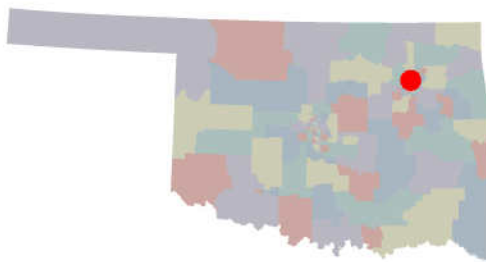

House District 77 | 2022–2031

The ideal district population, **39,202**, is based on the 2020 Census.
HD 77 has **39,145** people, which is **-0.15%** from the ideal.
6.11% of the people in the district are new constituents.

13.6% of the district is American Indian and Alaskan Native, alone or in combination with one or more other races.
 1.85% of the district is Asian, alone or in combination with one or more other races.
 12.93% of the district is Black or African American, alone or in combination with one or more other races.
 0.31% of the district is Native Hawaiian or other Pacific Islander, alone or in combination with one or more other races.
 37.37% of the district is non-Hispanic white.
 30.71% of the district is some other race or ethnicity.
 37.25% of the district is of Hispanic or Latino origin.

Counties: Tulsa

Cities: Tulsa

School Districts: Owasso, Tulsa

Senate Districts: 11, 34, 35

Congressional Districts: 1

Area: 38 square miles
 1 inch equals 0.88 miles

10/29/2021
 Data: 2020 Census State Redistricting Data (Public Law 94-171)
 Summary File. Prepared by the U.S. Census Bureau, 2021.
 ODOT, Esri, OU CSA, OWRB.