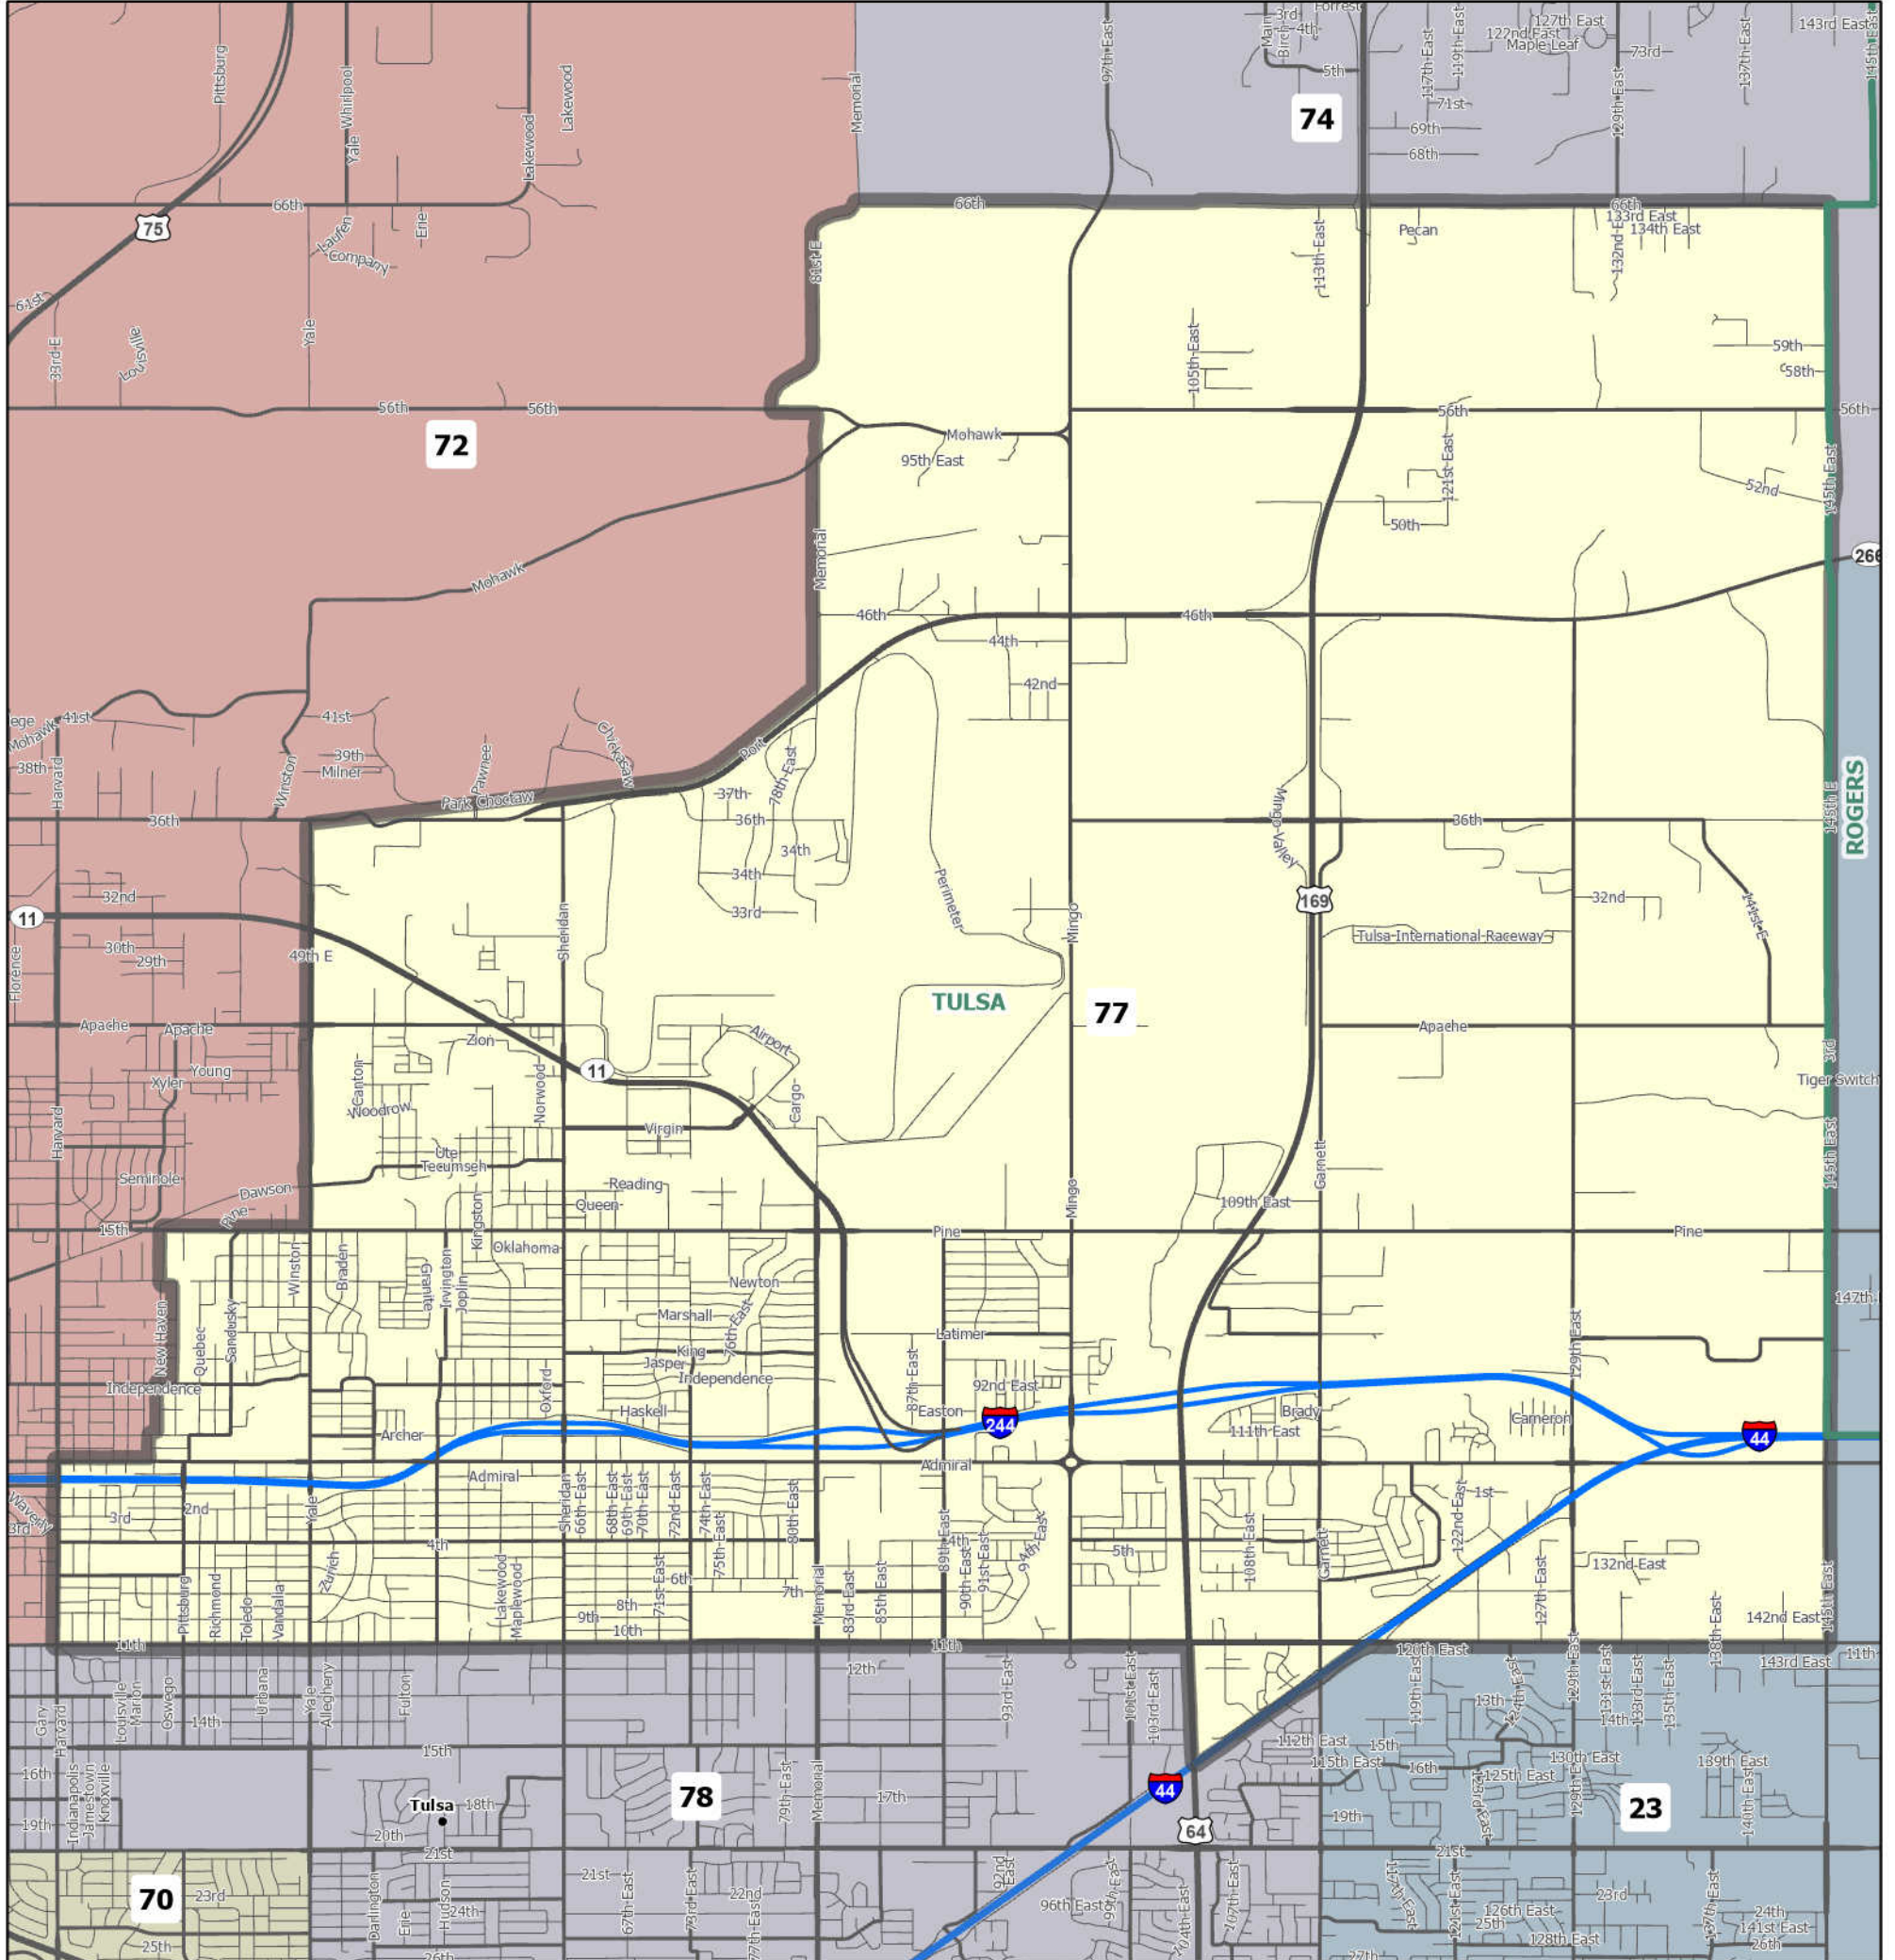

House District 77 | 2022–2031

The ideal district population, **39,202**, is based on the 2020 Census.
HD 77 has **39,145** people, which is **-0.15%** from the ideal.
6.11% of the people in the district are new constituents.

13.6% of the district is American Indian and Alaskan Native, alone or in combination with one or more other races.
 1.85% of the district is Asian, alone or in combination with one or more other races.
 12.93% of the district is Black or African American, alone or in combination with one or more other races.
 0.31% of the district is Native Hawaiian or other Pacific Islander, alone or in combination with one or more other races.
 37.37% of the district is non-Hispanic white.
 30.71% of the district is some other race or ethnicity.
 37.25% of the district is of Hispanic or Latino origin.

Counties: Tulsa

Cities: Tulsa

School Districts: Owasso, Tulsa

Senate Districts: 11, 34, 35

Congressional Districts: 1

Area: 38 square miles
 1 inch equals 0.88 miles

10/29/2021
 Data: 2020 Census State Redistricting Data (Public Law 94-171)
 Summary File. Prepared by the U.S. Census Bureau, 2021.
 ODOT, Esri, OU CSA, OWRB.