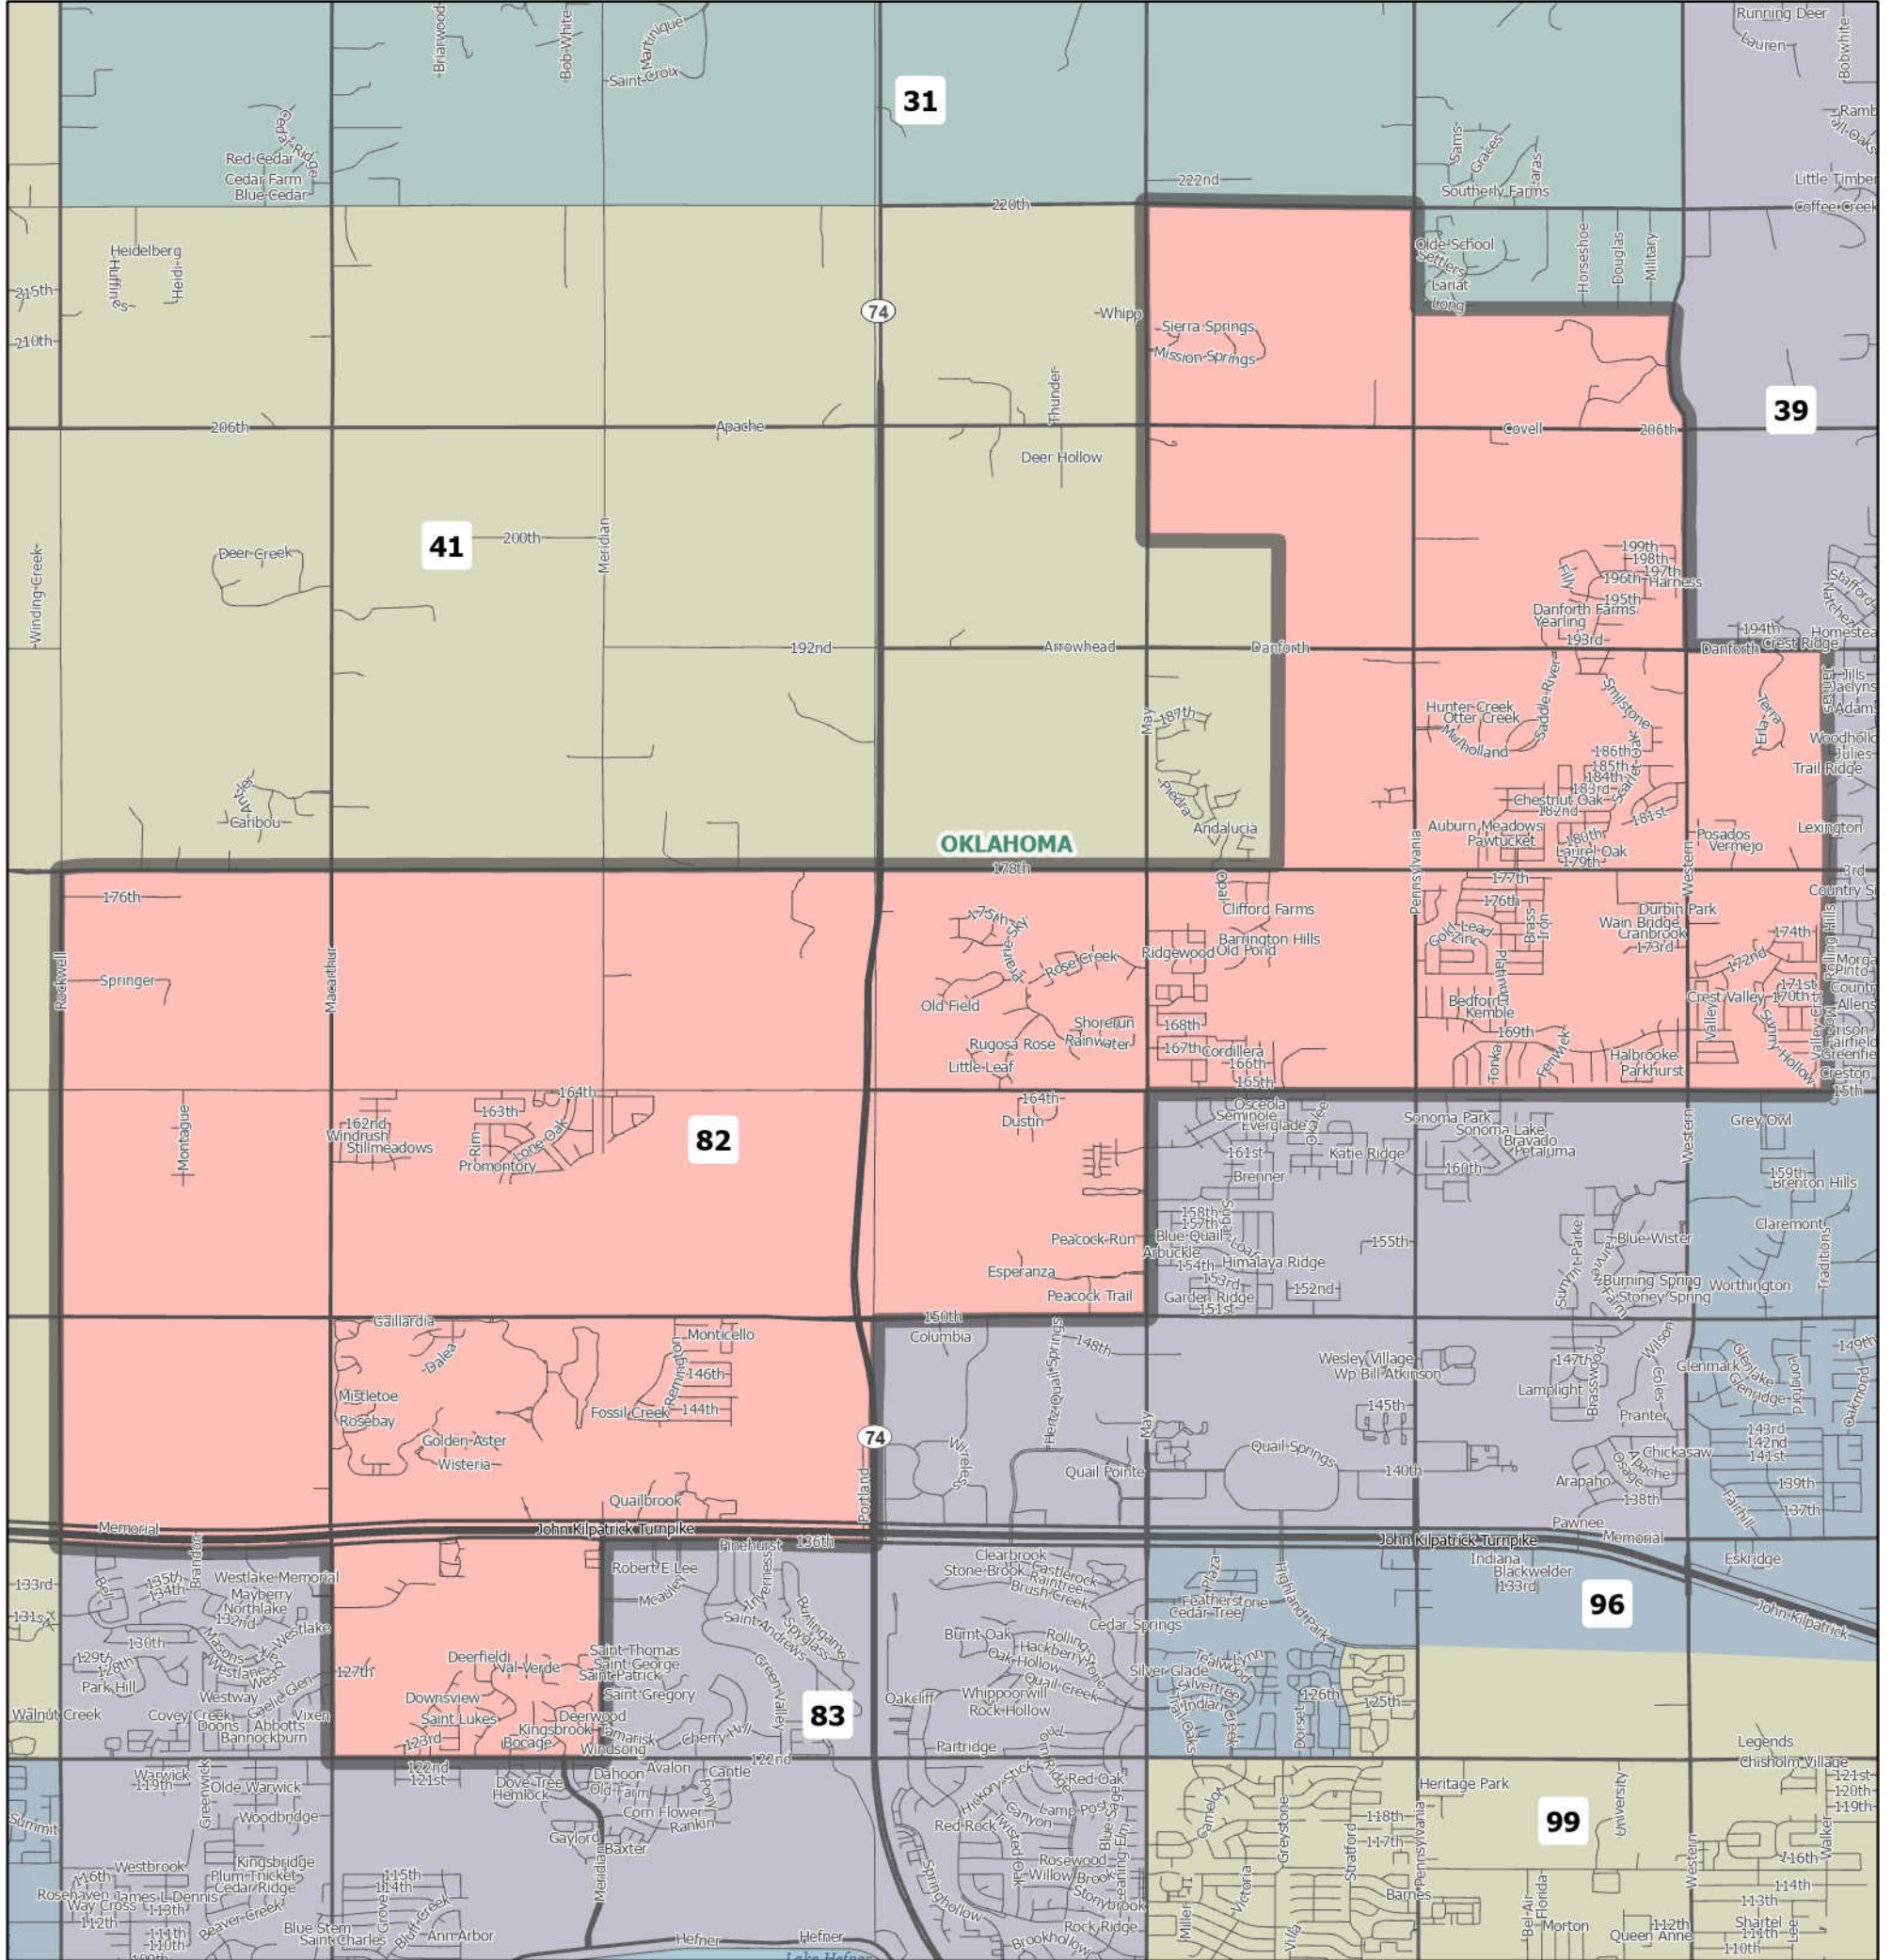

# House District 82 | 2022–2031

The ideal district population, **39,202**, is based on the 2020 Census.  
**HD 82** has **39,875** people, which is **1.72%** from the ideal.  
**9.01%** of the people in the district are new constituents.

- 7.26% of the district is American Indian and Alaskan Native, alone or in combination with one or more other races.
- 10.61% of the district is Asian, alone or in combination with one or more other races.
- 12.1% of the district is Black or African American, alone or in combination with one or more other races.
- 0.28% of the district is Native Hawaiian or other Pacific Islander, alone or in combination with one or more other races.
- 64.03% of the district is non-Hispanic white.
- 5.36% of the district is some other race or ethnicity.
- 6.82% of the district is of Hispanic or Latino origin.

**Counties:** Oklahoma

**Cities:** Edmond, Oklahoma City

**School Districts:** Deer Creek, Edmond, Oklahoma City, Putnam City

**Senate Districts:** 22, 47

**Congressional Districts:** 5

Area: 20 square miles  
 1 inch equals 0.82 miles

10/29/2021  
 Data: 2020 Census State Redistricting Data (Public Law 94-171)  
 Summary File. Prepared by the U.S. Census Bureau, 2021.  
 ODOT, Esri, OU CSA, OWRB.