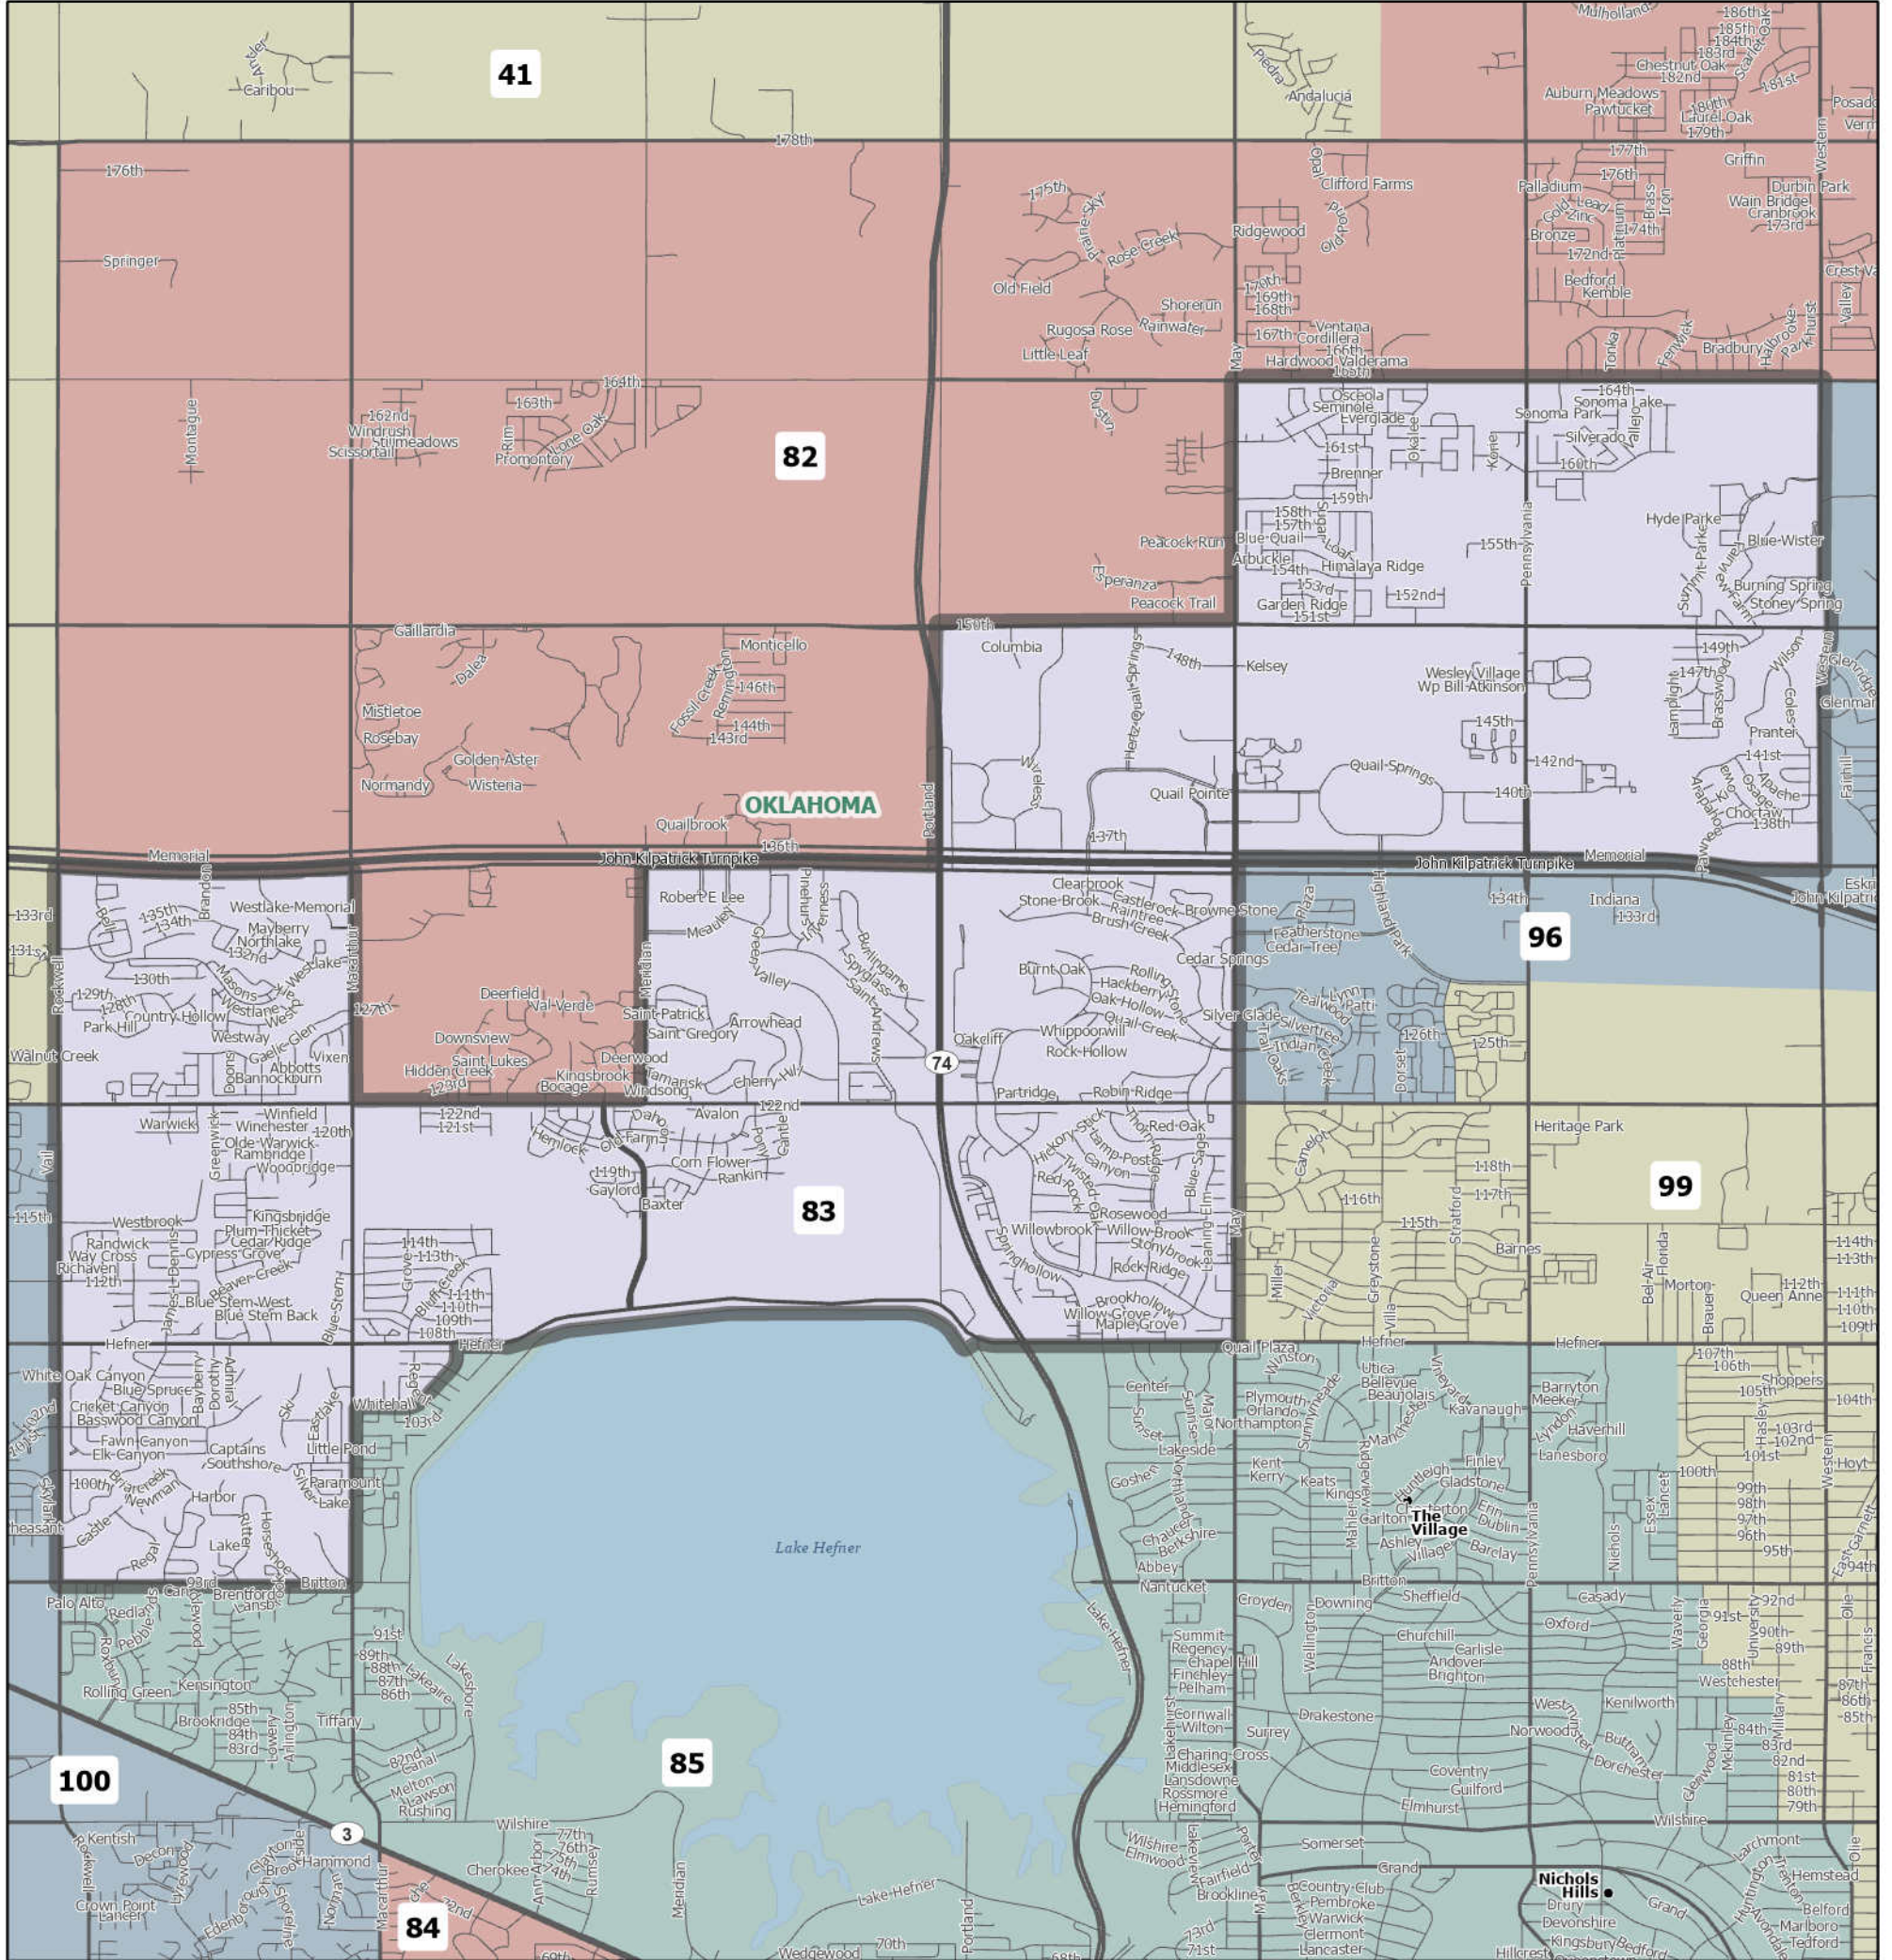

House District 83 | 2022–2031

The ideal district population, **39,202**, is based on the 2020 Census.
HD 83 has **39,885** people, which is **1.74%** from the ideal.
57.18% of the people in the district are new constituents.

7.27% of the district is American Indian and Alaskan Native, alone or in combination with one or more other races.
 6.76% of the district is Asian, alone or in combination with one or more other races.
 16.75% of the district is Black or African American, alone or in combination with one or more other races.
 0.22% of the district is Native Hawaiian or other Pacific Islander, alone or in combination with one or more other races.
 63.41% of the district is non-Hispanic white.
 5.58% of the district is some other race or ethnicity.
 7.33% of the district is of Hispanic or Latino origin.

Counties: Oklahoma

Cities: Oklahoma City

School Districts: Deer Creek, Edmond, Oklahoma City, Putnam City

Senate Districts: 22, 40, 47

Congressional Districts: 5

Area: 13 square miles
 1 inch equals 0.76 miles

10/29/2021
 Data: 2020 Census State Redistricting Data (Public Law 94-171)
 Summary File. Prepared by the U.S. Census Bureau, 2021.
 ODOT, Esri, OU CSA, OWRB.